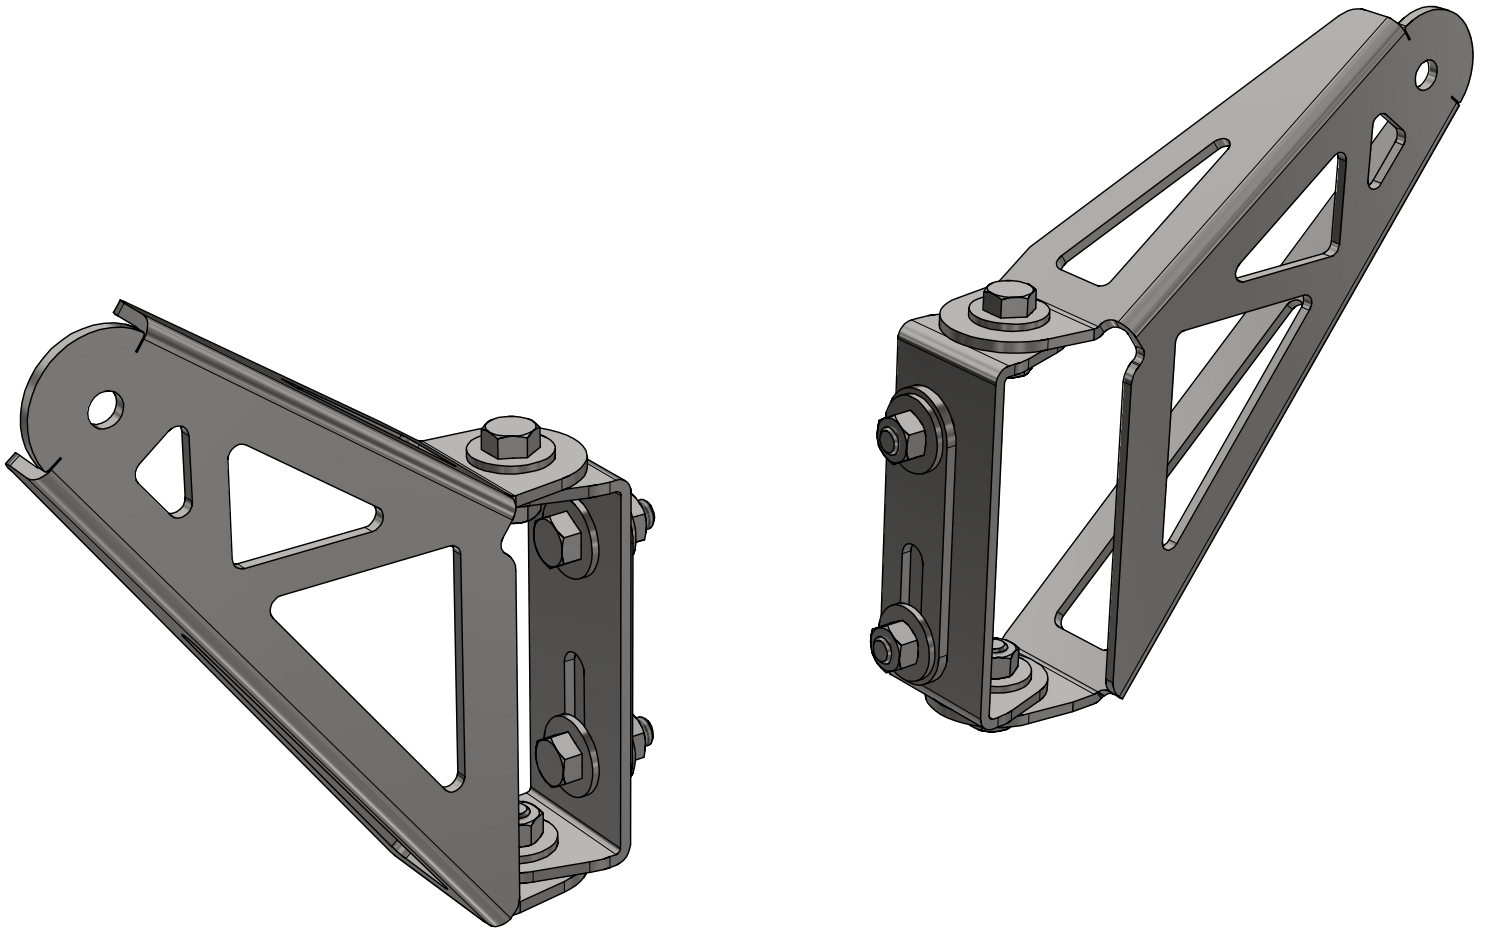

MB3051 - Universal Mirror Brackets

Installation Instructions

MB3051 - Installation Instructions Universal Mirror Brackets

KIT CONTENTS

MB3051-01_MIR
Qty: 1

MB3051-01
Qty: 1

MB3051-02
Qty: 2

MB3051-03
Qty: 2

HEX BOLT
5/16"-18 x 0.75"
Qty: 4

HEX BOLT
5/16"-18 x 1"
Qty: 4

FLAT WASHER
5/16"
Qty: 16

NYLOCK NUT
5/16"-18
Qty: 8

MB3051 - Installation Instructions Universal Mirror Brackets

DRILL TWO (2) 5/16" CLEARANCE HOLES INTO THE DOOR OR PANEL SPACED 2-1/2" APART

CAN BE USED AS A TEMPLATE

MB3051-02

MB3051 - Installation Instructions Universal Mirror Brackets