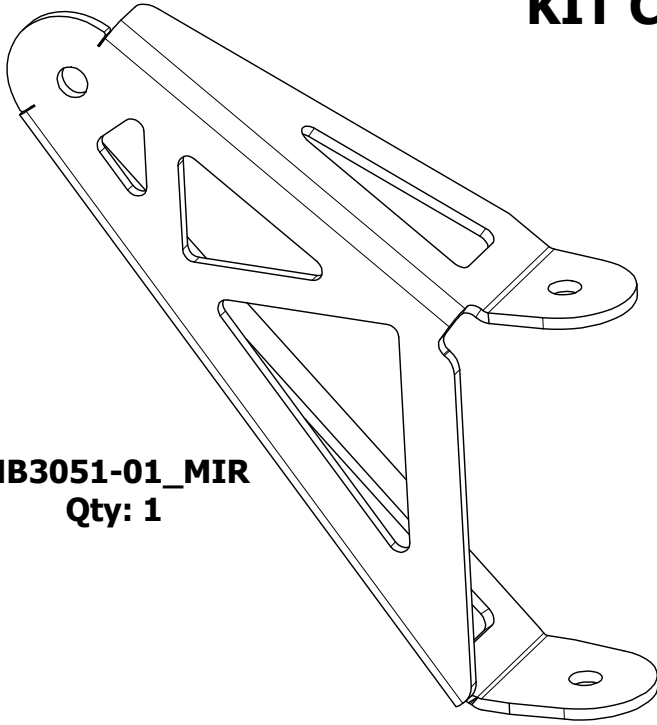

MB3051 - Universal Mirror Brackets

Installation Instructions

MB3051 - Installation Instructions Universal Mirror Brackets

KIT CONTENTS

MB3051-01_MIR
Qty: 1

MB3051-01
Qty: 1

MB3051-02
Qty: 2

MB3051-03
Qty: 2

HEX BOLT
5/16"-18 x 0.75"
Qty: 4

HEX BOLT
5/16"-18 x 1"
Qty: 4

FLAT WASHER
5/16"
Qty: 16

NYLOCK NUT
5/16"-18
Qty: 8

MB3051 - Installation Instructions Universal Mirror Brackets

DRILL TWO (2) 5/16" CLEARANCE HOLES INTO THE DOOR OR PANEL SPACED 2-1/2" APART