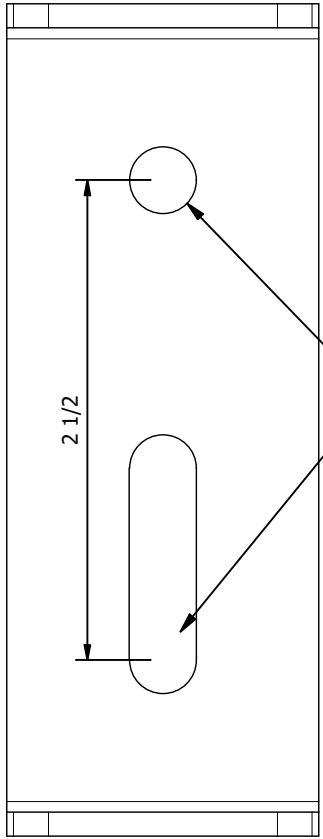

HEX BOLT
5/16"-18 x 0.75"
Qty: 4

HEX BOLT
5/16"-18 x 1"
Qty: 4

FLAT WASHER
5/16"
Qty: 16

NYLOCK NUT
5/16"-18
Qty: 8

MB3051 - Installation Instructions Universal Mirror Brackets

DRILL TWO (2) 5/16" CLEARANCE HOLES INTO THE DOOR OR PANEL SPACED 2-1/2" APART