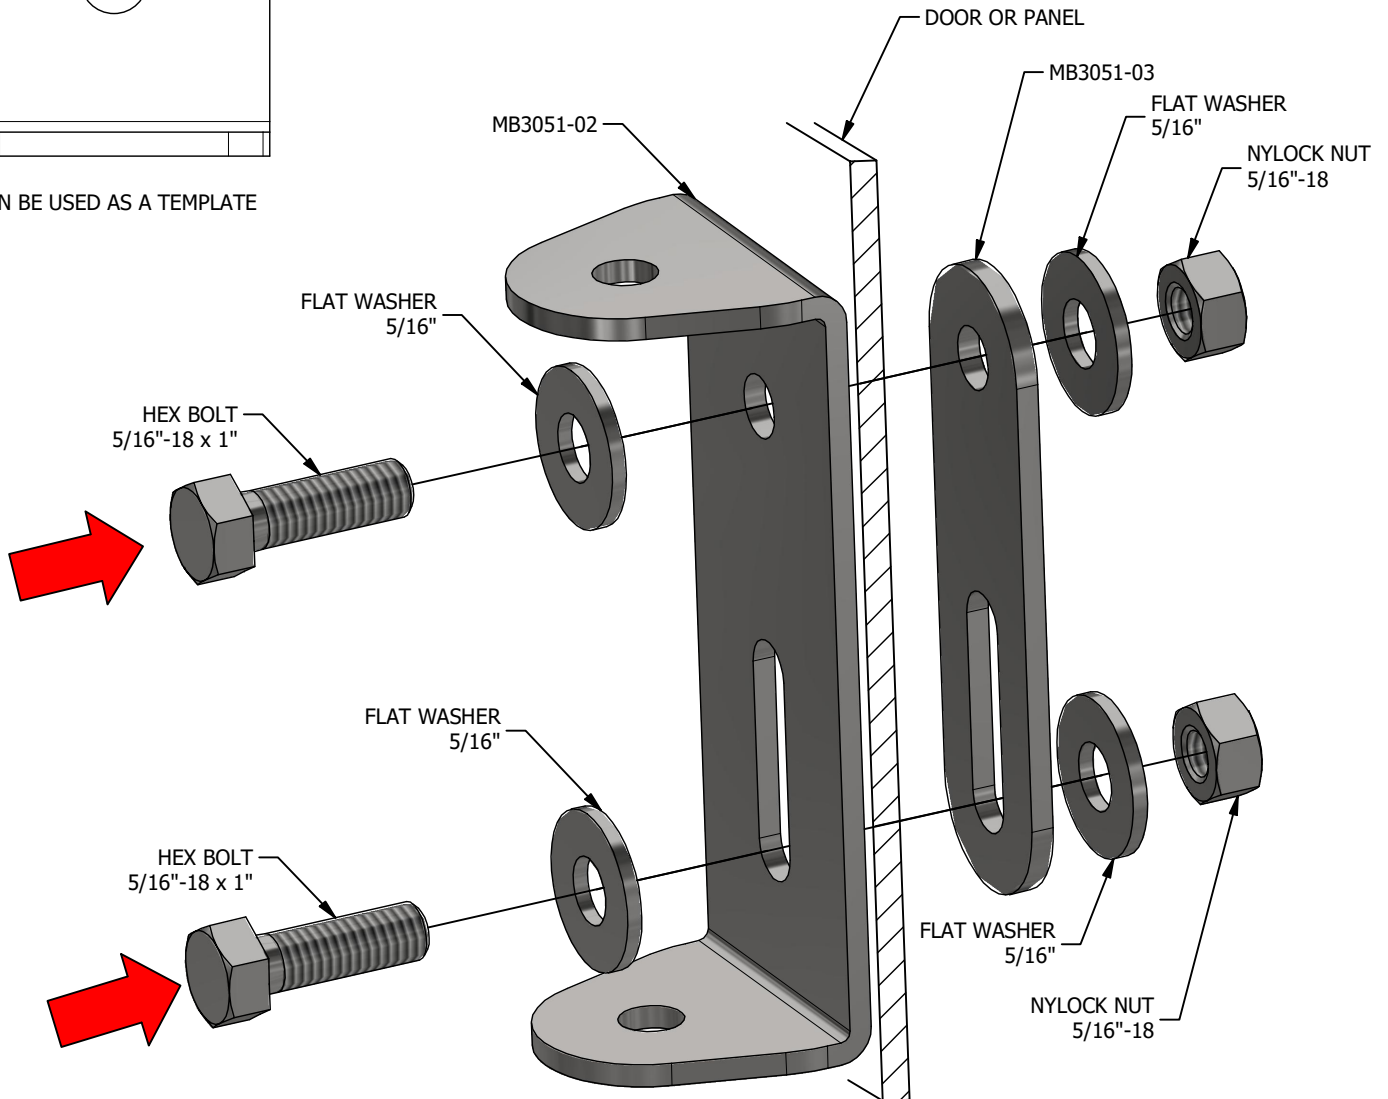

MB3051 - Installation Instructions Universal Mirror Brackets

DRILL TWO (2) 5/16" CLEARANCE HOLES INTO THE DOOR OR PANEL SPACED 2-1/2" APART

CAN BE USED AS A TEMPLATE