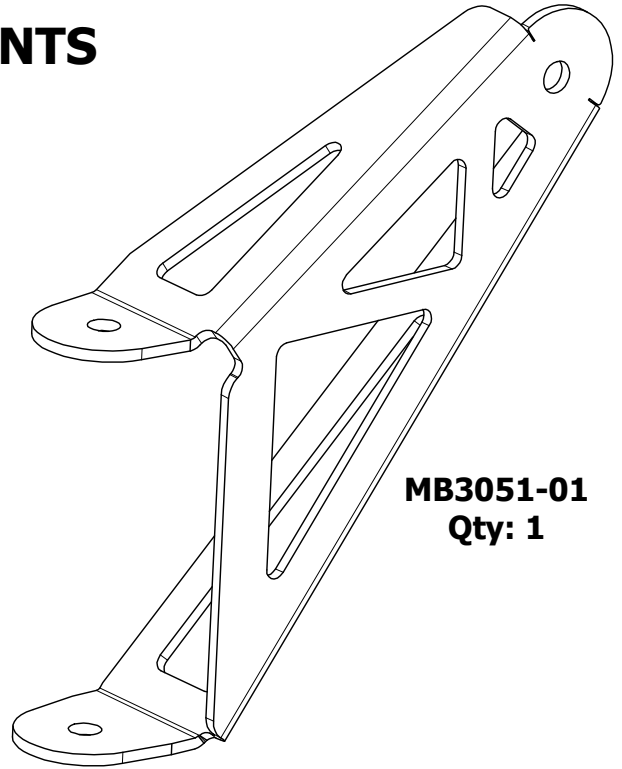

MB3051 - Universal Mirror Brackets

Installation Instructions

MB3051 - Installation Instructions Universal Mirror Brackets

KIT CONTENTS

MB3051-01_MIR
Qty: 1

MB3051-01
Qty: 1

MB3051-02
Qty: 2

MB3051-03
Qty: 2

HEX BOLT
5/16"-18 x 0.75"
Qty: 4

HEX BOLT
5/16"-18 x 1"
Qty: 4

FLAT WASHER
5/16"
Qty: 16

NYLOCK NUT
5/16"-18
Qty: 8

MB3051 - Installation Instructions Universal Mirror Brackets

DRILL TWO (2) 5/16" CLEARANCE HOLES INTO THE DOOR OR PANEL SPACED 2-1/2" APART