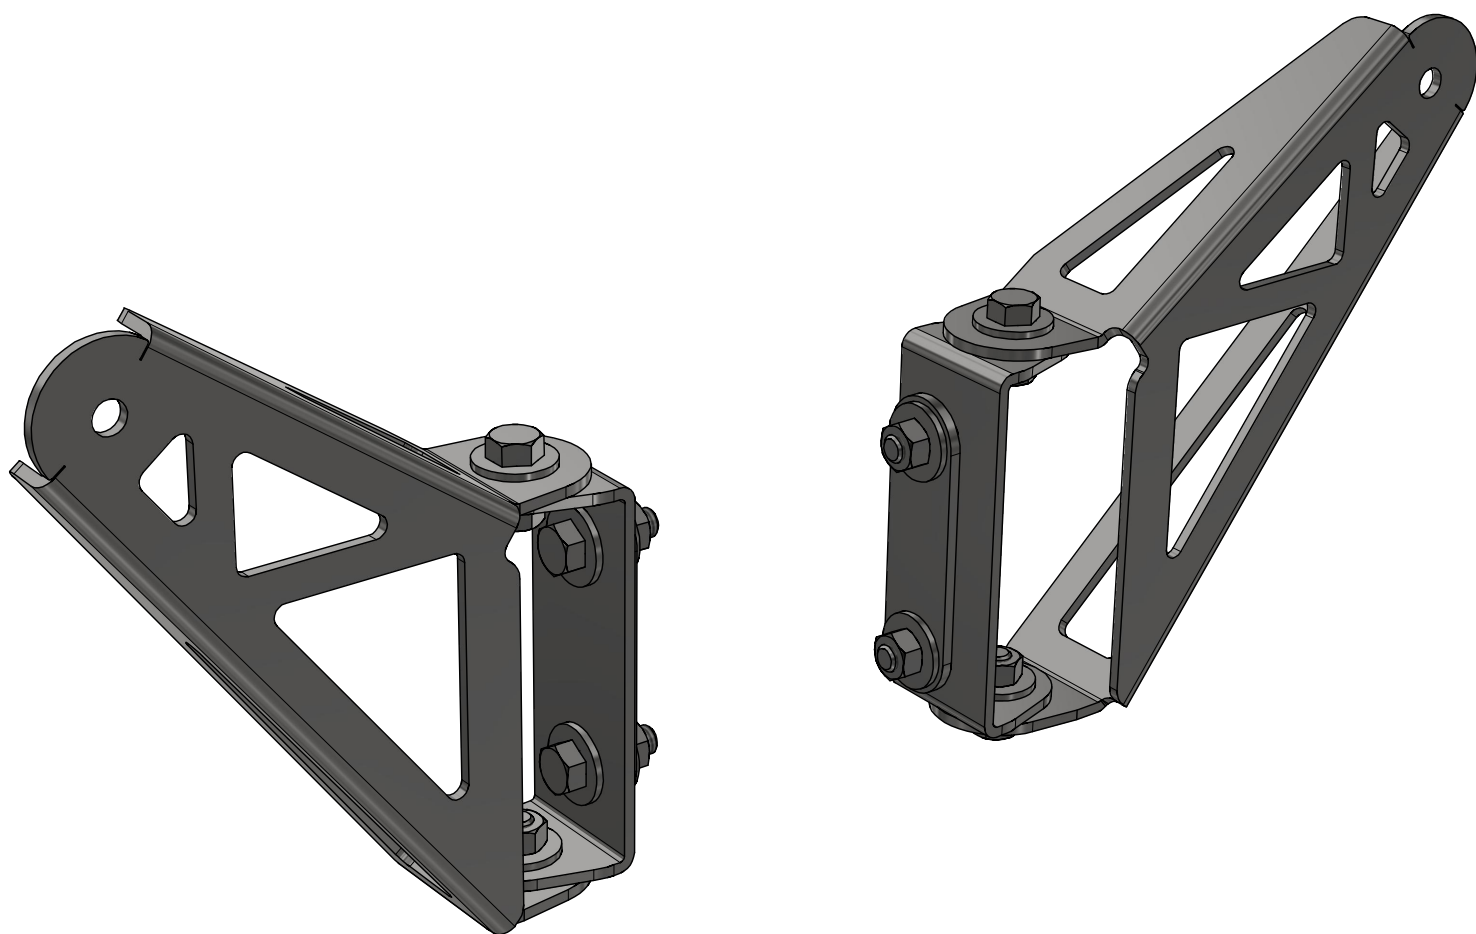

# MB3051 - Universal Mirror Brackets

## Installation Instructions

**MB3051 - Installation Instructions Universal Mirror Brackets**

**KIT CONTENTS**

**MB3051-01\_MIR**  
Qty: 1

**MB3051-01**  
Qty: 1

**MB3051-02**  
Qty: 2

**MB3051-03**  
Qty: 2

**HEX BOLT**  
5/16"-18 x 0.75"  
Qty: 4

**HEX BOLT**  
5/16"-18 x 1"  
Qty: 4

**FLAT WASHER**  
5/16"  
Qty: 16

**NYLOCK NUT**  
5/16"-18  
Qty: 8

**MB3051 - Installation Instructions Universal Mirror Brackets**

DRILL TWO (2) 5/16" CLEARANCE HOLES INTO THE DOOR OR PANEL SPACED 2-1/2" APART

CAN BE USED AS A TEMPLATE

**MB3051-02**

**MB3051 - Installation Instructions Universal Mirror Brackets**