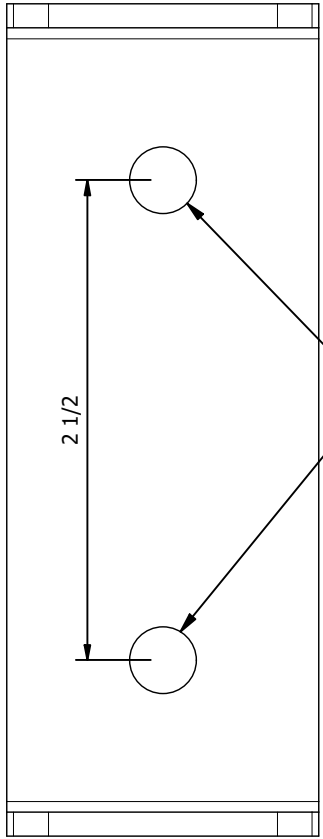

**HEX BOLT**  
5/16"-18 x 0.75"  
Qty: 4

**HEX BOLT**  
5/16"-18 x 1"  
Qty: 4

**FLAT WASHER**  
5/16"  
Qty: 16

**NYLOCK NUT**  
5/16"-18  
Qty: 8

**MB3051 - Installation Instructions Universal Mirror Brackets**

DRILL TWO (2) 5/16" CLEARANCE HOLES INTO THE DOOR OR PANEL SPACED 2-1/2" APART

CAN BE USED AS A TEMPLATE

**MB3051-02**

**MB3051 - Installation Instructions Universal Mirror Brackets**