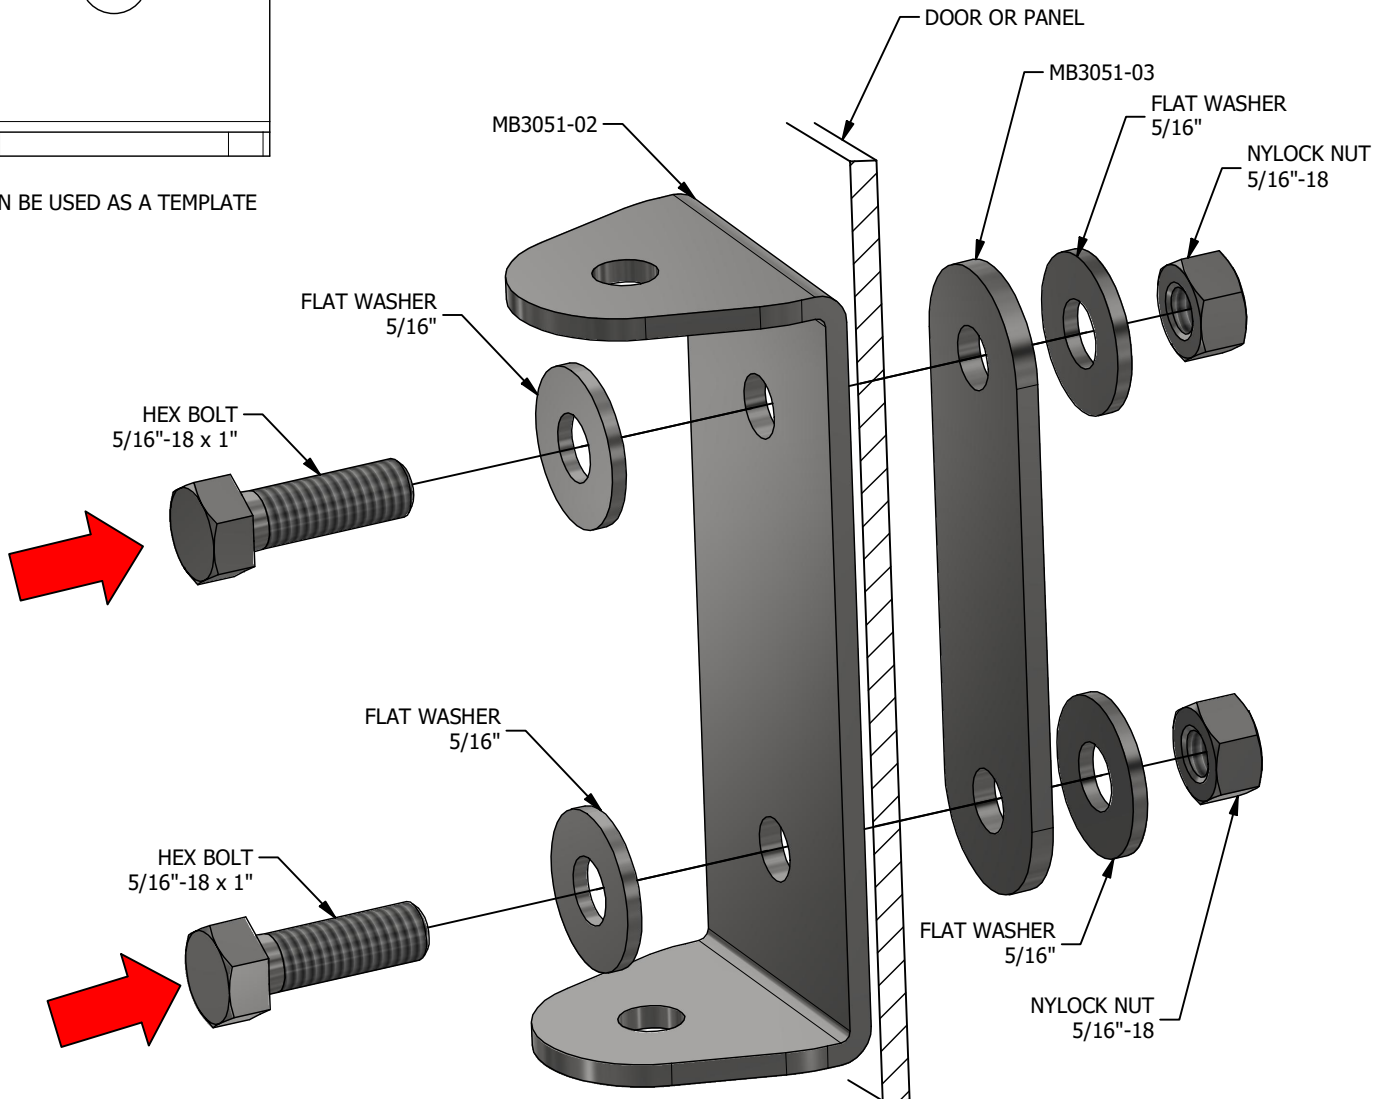

**HEX BOLT**  
5/16"-18 x 0.75"  
Qty: 4

**HEX BOLT**  
5/16"-18 x 1"  
Qty: 4

**FLAT WASHER**  
5/16"  
Qty: 16

**NYLOCK NUT**  
5/16"-18  
Qty: 8

**MB3051 - Installation Instructions Universal Mirror Brackets**

DRILL TWO (2) 5/16" CLEARANCE HOLES INTO THE DOOR OR PANEL SPACED 2-1/2" APART

CAN BE USED AS A TEMPLATE

**MB3051-02**

**MB3051 - Installation Instructions Universal Mirror Brackets**