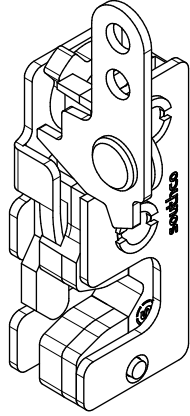

**Flat Washer, Stainless
5/16"
Qty 16**

**Nylock Nut, Zinc
5/16" UNC
Qty 8**

MB3043 - Assembly Instructions Rear Half Doors JL/JLU/JT

CONTENTS

BAG LABELED AS
MB3043-KIT02

MB3059-01
Qty 2

Rubber Bumper
Qty 2

Hex Bolt
1/4"-20 UNC x 3/4" Long
Qty 4

Flat Washer
1/4"
Qty 8

Nylock Nut
1/4"-20 UNC
Qty 4

Carriage Bolt
5/16"-18 UNC x 3/4" Long
Qty 2

Flat Washer, Stainless
5/16"
Qty 2

Nylock Nut, Stainless
5/16"-18 UNC
Qty 2

BAG LABELED AS
MB3043-KIT03

Paddle Actuator
Qty 4

Round Head Screw
#10-24 x 3/4" Long
Qty 34

Flat Washer
M6
Qty 8

Nylock Nut
#10-24 UNC
Qty 8

Release Cable
Qty 4

MB3043 - Assembly Instructions Rear Half Doors JL/JLU/JT

CONTENTS

BAG LABELED AS
MB3043-KIT04

**Rotary Latch
Driver Side Door
Qty 1**

**Rotary Latch
Passenger Side Door
Qty 1**

**Cable Retainer
Qty 4**

**Hex Bolt
1/4"-20 UNC x 3/4" Long
Qty 4**

**MB2190
Rotary Latch Spacer Washer
Qty 4**