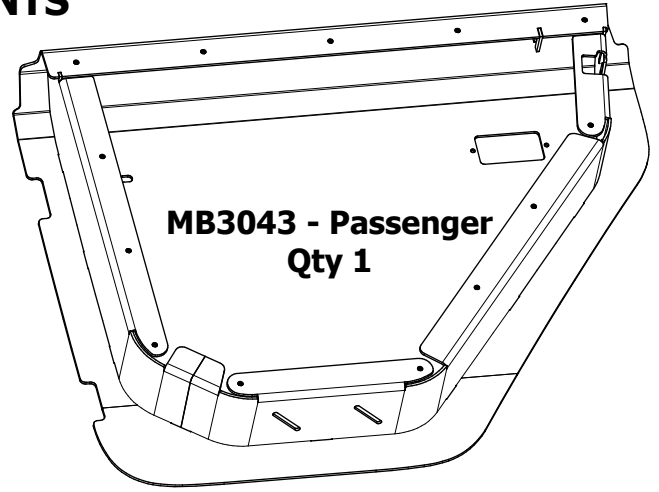

MB3043 - Assembly Instructions Rear Half Doors JL/JLU/JT

CONTENTS

**MB3043 - Driver
Qty 1**

**MB3043 - Passenger
Qty 1**

**MB3043-03
Qty 1**

**MB3043-03_MIR
Qty 1**

BAG LABELED AS

MB3043-KIT01

**MB3064-JLT
Hinge, Upper Driver
Qty 1**

**MB3064-JLT_MIR
Hinge, Upper Passenger
Qty 1**

**MB3064-JLB
Hinge, Lower Driver
Qty 1**

**MB3064-JLB_MIR
Hinge, Lower Passenger
Qty 1**

**Round Head Screw, Stainless
5/16"-18 UNC x 1.00" Long
Qty 8**

**Flat Washer, Stainless
5/16"
Qty 16**

**Nylock Nut, Zinc
5/16" UNC
Qty 8**

MB3043 - Assembly Instructions Rear Half Doors JL/JLU/JT

CONTENTS

BAG LABELED AS
MB3043-KIT02

MB3059-01
Qty 2

Rubber Bumper
Qty 2

Hex Bolt
1/4"-20 UNC x 3/4" Long
Qty 4

Flat Washer
1/4"
Qty 8

Nylock Nut
1/4"-20 UNC
Qty 4

Carriage Bolt
5/16"-18 UNC x 3/4" Long
Qty 2

Flat Washer, Stainless
5/16"
Qty 2

Nylock Nut, Stainless
5/16"-18 UNC
Qty 2