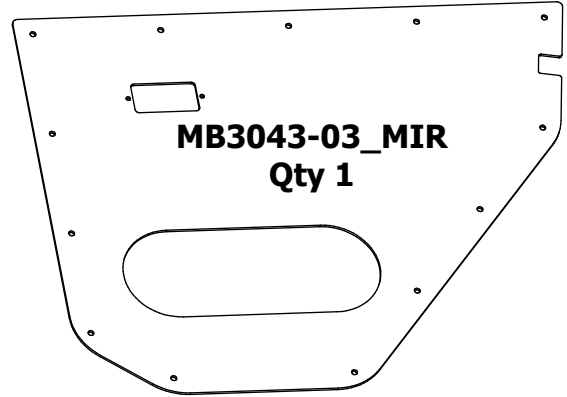

MB3043 - Assembly Instructions Rear Half Doors JL/JLU/JT

CONTENTS

**MB3043 - Driver
Qty 1**

**MB3043 - Passenger
Qty 1**

**MB3043-03
Qty 1**

**MB3043-03_MIR
Qty 1**

BAG LABELED AS

MB3043-KIT01

**MB3064-JLT
Hinge, Upper Driver
Qty 1**

**MB3064-JLT_MIR
Hinge, Upper Passenger
Qty 1**

**MB3064-JLB
Hinge, Lower Driver
Qty 1**

**MB3064-JLB_MIR
Hinge, Lower Passenger
Qty 1**

**Round Head Screw, Stainless
5/16"-18 UNC x 1.00" Long
Qty 8**

**Flat Washer, Stainless
5/16"
Qty 16**

**Nylock Nut, Zinc
5/16" UNC
Qty 8**

MB3043 - Assembly Instructions Rear Half Doors JL/JLU/JT

CONTENTS

BAG LABELED AS
MB3043-KIT02

MB3059-01
Qty 2

Rubber Bumper
Qty 2

Hex Bolt
1/4"-20 UNC x 3/4" Long
Qty 4

Flat Washer
1/4"
Qty 8

Nylock Nut
1/4"-20 UNC
Qty 4

Carriage Bolt
5/16"-18 UNC x 3/4" Long
Qty 2

Flat Washer, Stainless
5/16"
Qty 2

Nylock Nut, Stainless
5/16"-18 UNC
Qty 2