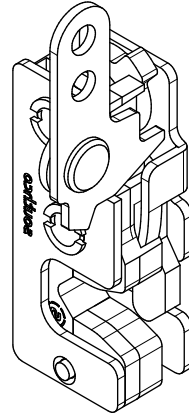

Hex Bolt
1/4"-20 UNC x 3/4" Long
Qty 4

Flat Washer
1/4"
Qty 8

Nylock Nut
1/4"-20 UNC
Qty 4

Carriage Bolt
5/16"-18 UNC x 3/4" Long
Qty 2

Flat Washer, Stainless
5/16"
Qty 2

Nylock Nut, Stainless
5/16"-18 UNC
Qty 2

BAG LABELED AS
MB3043-KIT03

Paddle Actuator
Qty 4

Round Head Screw
#10-24 x 3/4" Long
Qty 34

Flat Washer
M6
Qty 8

Nylock Nut
#10-24 UNC
Qty 8

Release Cable
Qty 4

MB3043 - Assembly Instructions Rear Half Doors JL/JLU/JT

CONTENTS

BAG LABELED AS
MB3043-KIT04

**Rotary Latch
Driver Side Door
Qty 1**

**Rotary Latch
Passenger Side Door
Qty 1**

**Cable Retainer
Qty 4**

**Hex Bolt
1/4"-20 UNC x 3/4" Long
Qty 4**

**MB2190
Rotary Latch Spacer Washer
Qty 4**