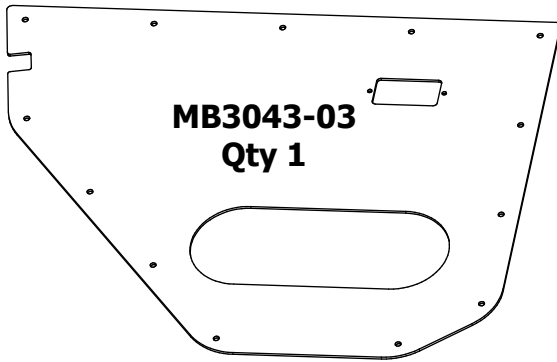

MB3043 - Assembly Instructions Rear Half Doors JL/JLU/JT

CONTENTS

**MB3043 - Driver
Qty 1**

**MB3043 - Passenger
Qty 1**

**MB3043-03
Qty 1**

**MB3043-03_MIR
Qty 1**

BAG LABELED AS

MB3043-KIT01

**MB3064-JLT
Hinge, Upper Driver
Qty 1**

**MB3064-JLT_MIR
Hinge, Upper Passenger
Qty 1**

**MB3064-JLB
Hinge, Lower Driver
Qty 1**

**MB3064-JLB_MIR
Hinge, Lower Passenger
Qty 1**

**Round Head Screw, Stainless
5/16"-18 UNC x 1.00" Long
Qty 8**

**Flat Washer, Stainless
5/16"
Qty 16**

**Nylock Nut, Zinc
5/16" UNC
Qty 8**

MB3043 - Assembly Instructions Rear Half Doors JL/JLU/JT

CONTENTS

BAG LABELED AS
MB3043-KIT02

MB3059-01
Qty 2

Rubber Bumper
Qty 2

Hex Bolt
1/4"-20 UNC x 3/4" Long
Qty 4

Flat Washer
1/4"
Qty 8

Nylock Nut
1/4"-20 UNC
Qty 4

Carriage Bolt
5/16"-18 UNC x 3/4" Long
Qty 2

Flat Washer, Stainless
5/16"
Qty 2

Nylock Nut, Stainless
5/16"-18 UNC
Qty 2