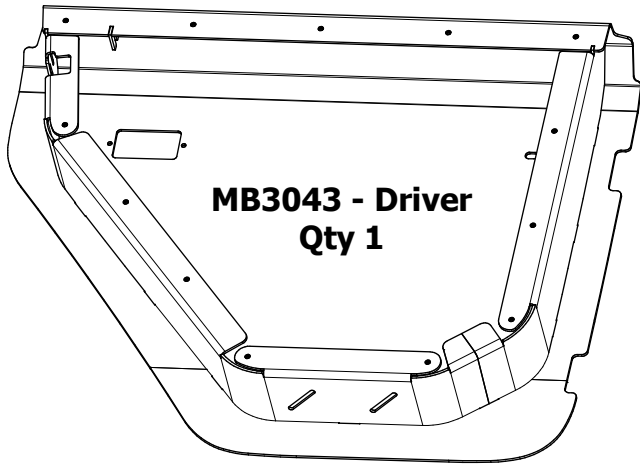

MB3043 - Assembly Instructions Rear Half Doors JL/JLU/JT

CONTENTS

**MB3043 - Driver
Qty 1**

**MB3043 - Passenger
Qty 1**

**MB3043-03
Qty 1**

**MB3043-03_MIR
Qty 1**

BAG LABELED AS

MB3043-KIT01

**MB3064-JLT
Hinge, Upper Driver
Qty 1**

**MB3064-JLT_MIR
Hinge, Upper Passenger
Qty 1**

**MB3064-JLB
Hinge, Lower Driver
Qty 1**

**MB3064-JLB_MIR
Hinge, Lower Passenger
Qty 1**

**Round Head Screw, Stainless
5/16"-18 UNC x 1.00" Long
Qty 8**

Hex Bolt
1/4"-20 UNC x 3/4" Long
Qty 4

Flat Washer
1/4"
Qty 8

Nylock Nut
1/4"-20 UNC
Qty 4

Carriage Bolt
5/16"-18 UNC x 3/4" Long
Qty 2

Flat Washer, Stainless
5/16"
Qty 2

Nylock Nut, Stainless
5/16"-18 UNC
Qty 2