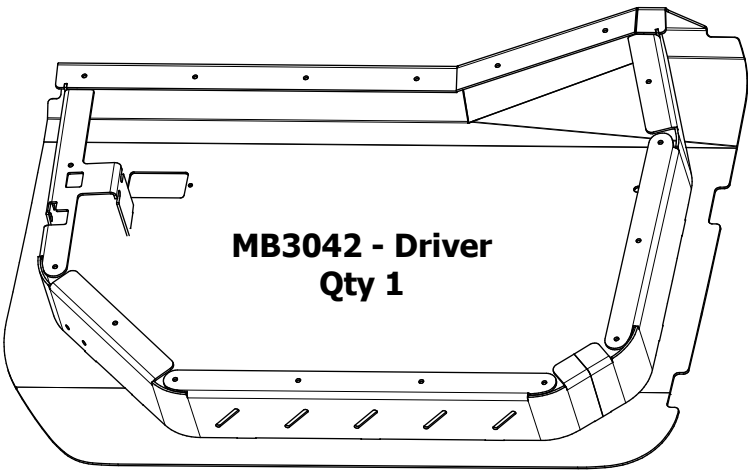

MB3042 - Assembly Instructions Front Half Doors JL/JLU/JT

CONTENTS

BAG LABELED AS

MB3042-KIT01

**MB3064-JLT
Hinge, Upper Driver
Qty 1**

**MB3064-JLT_MIR
Hinge, Upper Passenger
Qty 1**

**Round Head Screw, Stainless
5/16"-18 UNC x 1.00" Long
Qty 8**

**MB3064-JLB
Hinge, Lower Driver
Qty 1**

**MB3064-JLB_MIR
Hinge, Lower Passenger
Qty 1**

**Flat Washer, Stainless
5/16"
Qty 16**

**Nylock Nut, Zinc
5/16" UNC
Qty 8**

MB3042 - Assembly Instructions Front Half Doors JL/JLU/JT

CONTENTS

BAG LABELED AS
MB3042-KIT02

MB3059-01
Qty 2

Rubber Bumper
Qty 2

Hex Bolt
1/4"-20 UNC x 3/4" Long
Qty 4

Flat Washer
1/4"
Qty 8

Nylock Nut
1/4"-20 UNC
Qty 4

Carriage Bolt
5/16"-18 UNC x 3/4" Long
Qty 2

Flat Washer, Stainless
5/16"
Qty 2

Nylock Nut, Stainless
5/16"-18 UNC
Qty 2

BAG LABELED AS
MB3042-KIT03

Paddle Actuator
Qty 4

Round Head Screw
#10-24 x 3/4" Long
Qty 42

Flat Washer
M6
Qty 8

Nylock Nut
#10-24 UNC
Qty 8