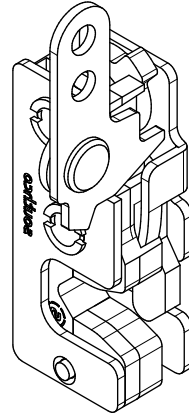

Flat Washer, Stainless
5/16"
Qty 2

Nylock Nut, Stainless
5/16"-18 UNC
Qty 2

BAG LABELED AS
MB3042-KIT03

Paddle Actuator
Qty 4

Round Head Screw
#10-24 x 3/4" Long
Qty 42

Flat Washer
M6
Qty 8

Nylock Nut
#10-24 UNC
Qty 8

Release Cable
Qty 4

MB3042 - Assembly Instructions Front Half Doors JL/JLU/JT

CONTENTS

BAG LABELED AS
MB3042-KIT04

**Rotary Latch
Driver Side Door
Qty 1**

**Rotary Latch
Passenger Side Door
Qty 1**

**Cable Retainer
Qty 4**

**Hex Bolt
1/4"-20 UNC x 3/4" Long
Qty 4**

**MB2190
Rotary Latch Spacer Washer
Qty 4**