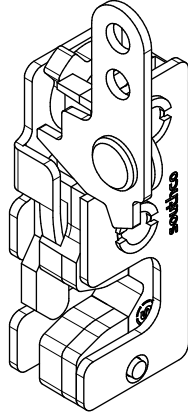

CONTENTS

BAG LABELED AS
MB3042-KIT02

MB3059-01
Qty 2

Rubber Bumper
Qty 2

Hex Bolt
1/4"-20 UNC x 3/4" Long
Qty 4

Flat Washer
1/4"
Qty 8

Nylock Nut
1/4"-20 UNC
Qty 4

Carriage Bolt
5/16"-18 UNC x 3/4" Long
Qty 2

Flat Washer, Stainless
5/16"
Qty 2

Nylock Nut, Stainless
5/16"-18 UNC
Qty 2

BAG LABELED AS
MB3042-KIT03

Paddle Actuator
Qty 4

Round Head Screw
#10-24 x 3/4" Long
Qty 42

Flat Washer
M6
Qty 8

Nylock Nut
#10-24 UNC
Qty 8

Release Cable
Qty 4

MB3042 - Assembly Instructions Front Half Doors JL/JLU/JT

CONTENTS

BAG LABELED AS
MB3042-KIT04

**Rotary Latch
Driver Side Door
Qty 1**

**Rotary Latch
Passenger Side Door
Qty 1**

**Cable Retainer
Qty 4**

**Hex Bolt
1/4"-20 UNC x 3/4" Long
Qty 4**

**MB2190
Rotary Latch Spacer Washer
Qty 4**