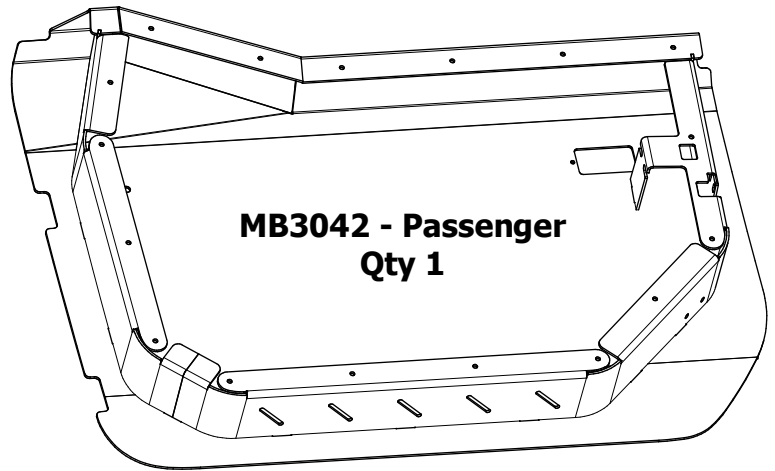

MB3042 - Assembly Instructions Front Half Doors JL/JLU/JT

CONTENTS

BAG LABELED AS

MB3042-KIT01

**MB3064-JLT
Hinge, Upper Driver
Qty 1**

**MB3064-JLT_MIR
Hinge, Upper Passenger
Qty 1**

**Round Head Screw, Stainless
5/16"-18 UNC x 1.00" Long
Qty 8**

**MB3064-JLB
Hinge, Lower Driver
Qty 1**

**MB3064-JLB_MIR
Hinge, Lower Passenger
Qty 1**

**Flat Washer, Stainless
5/16"
Qty 16**

**Nylock Nut, Zinc
5/16" UNC
Qty 8**

MB3042 - Assembly Instructions Front Half Doors JL/JLU/JT