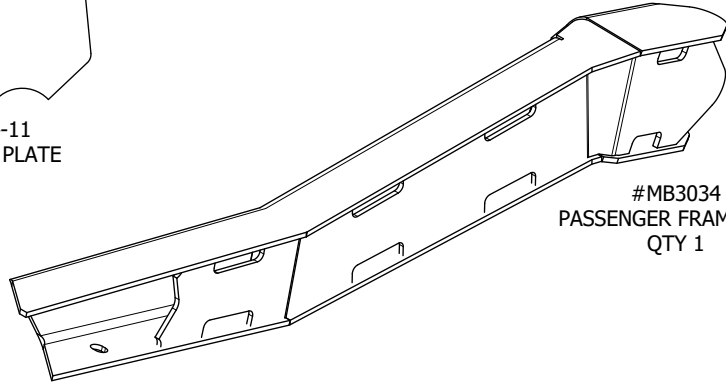

#MB3034-11  
FRAME RAIL PLATE  
QTY 2

#MB3034  
PASSENGER FRAME RAIL  
QTY 1

#MB3034  
TJ/LJ FRONT HALF KIT BUMPER  
QTY 1

#MB3034  
DRIVER FRAME RAIL  
QTY 1

HEX BOLT  
1/2 x 1" GR 8 ZINC  
QTY 2

NYLOCK HEX NUT  
1/2" GR 8 ZINC  
QTY 2

Dwg/Part No:

**MB3034 - Customer**

Description:

**Jeep TJ/LJ Front Half Kit**

Sheet No: **1** of **1**

Rev No: **0**

Mat'l: