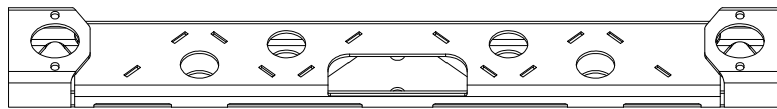

**MB3025 - Shipping JKU Back Half Kit**

**CONTENTS**

**MB3025-08**  
Qty: 2

**MB3025-11**  
Qty: 2

**7/16"-14 x 1" Hex Bolt**  
Qty: 7

**7/16" Flat Washer**  
Qty: 7

**MB3025 - Weldment 02**  
Driver Frame Rail  
Qty: 1

**MB3025 - Weldment 04**  
Passenger Frame Rail  
Qty: 1

**MB3025 - Weldment 01**  
Driver Frame Rail  
Qty: 1

**MB3025 - Weldment 03**  
Passenger Frame Rail  
Qty: 1

**MB3026**  
JK Frame Chop Rear Cross Member  
Qty: 1