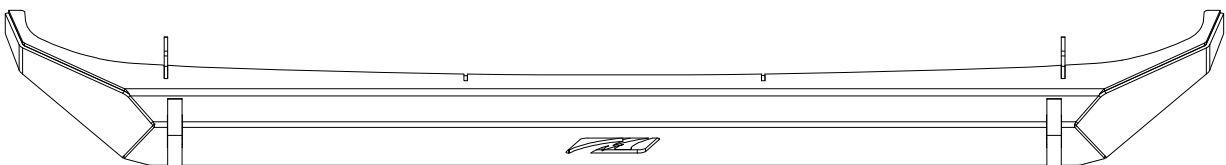

**MB3025 - Shipping JKU Back Half Kit**

**CONTENTS**

**MB3025-08**  
Qty: 2

**MB3025-11**  
Qty: 2

**7/16"-14 x 1" Hex Bolt**  
Qty: 7

**7/16" Flat Washer**  
Qty: 7

**MB3025 - Weldment 02**  
Driver Frame Rail  
Qty: 1

**MB3025 - Weldment 04**  
Passenger Frame Rail  
Qty: 1

**MB3025 - Weldment 01**  
Driver Frame Rail  
Qty: 1

**MB3025 - Weldment 03**  
Passenger Frame Rail  
Qty: 1

**MB3026**  
JK Frame Chop Rear Cross Member  
Qty: 1