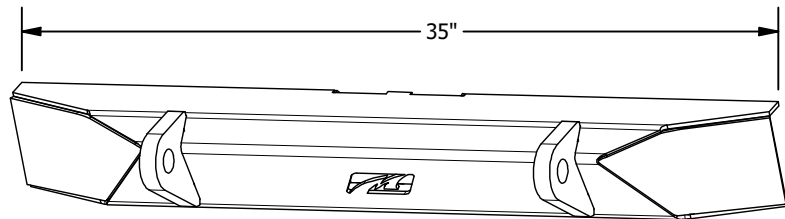

DRIVER SIDE

**MB3008
DRIVER FRONT
Qty 1**

**MB3008
DRIVER BACK
Qty 1**

**MB3008-09
Qty: 2**

**MB3008
PASSENGER FRONT
Qty 1**

**MB3008
PASSENGER BACK
Qty 1**

**MB3008
BUMPER
Qty 1**

Dwg/Part No:
MB3008 - Shipping
Description:
TJ Back Half Kit