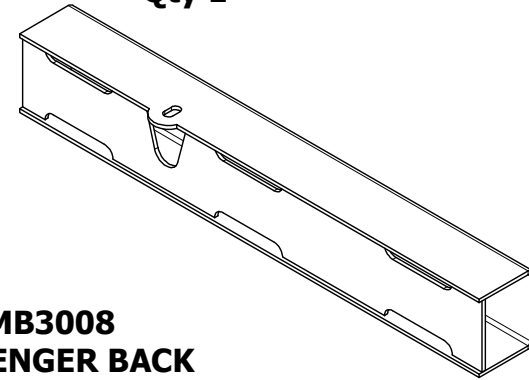

DRIVER SIDE

**MB3008
DRIVER FRONT
Qty 1**

**MB3008
DRIVER BACK
Qty 1**

**MB3008-09
Qty: 2**

**MB3008
PASSENGER FRONT
Qty 1**

**MB3008
PASSENGER BACK
Qty 1**

**MB3008
BUMPER
Qty 1**

Dwg/Part No:
MB3008 - Shipping
Description:
TJ Back Half Kit