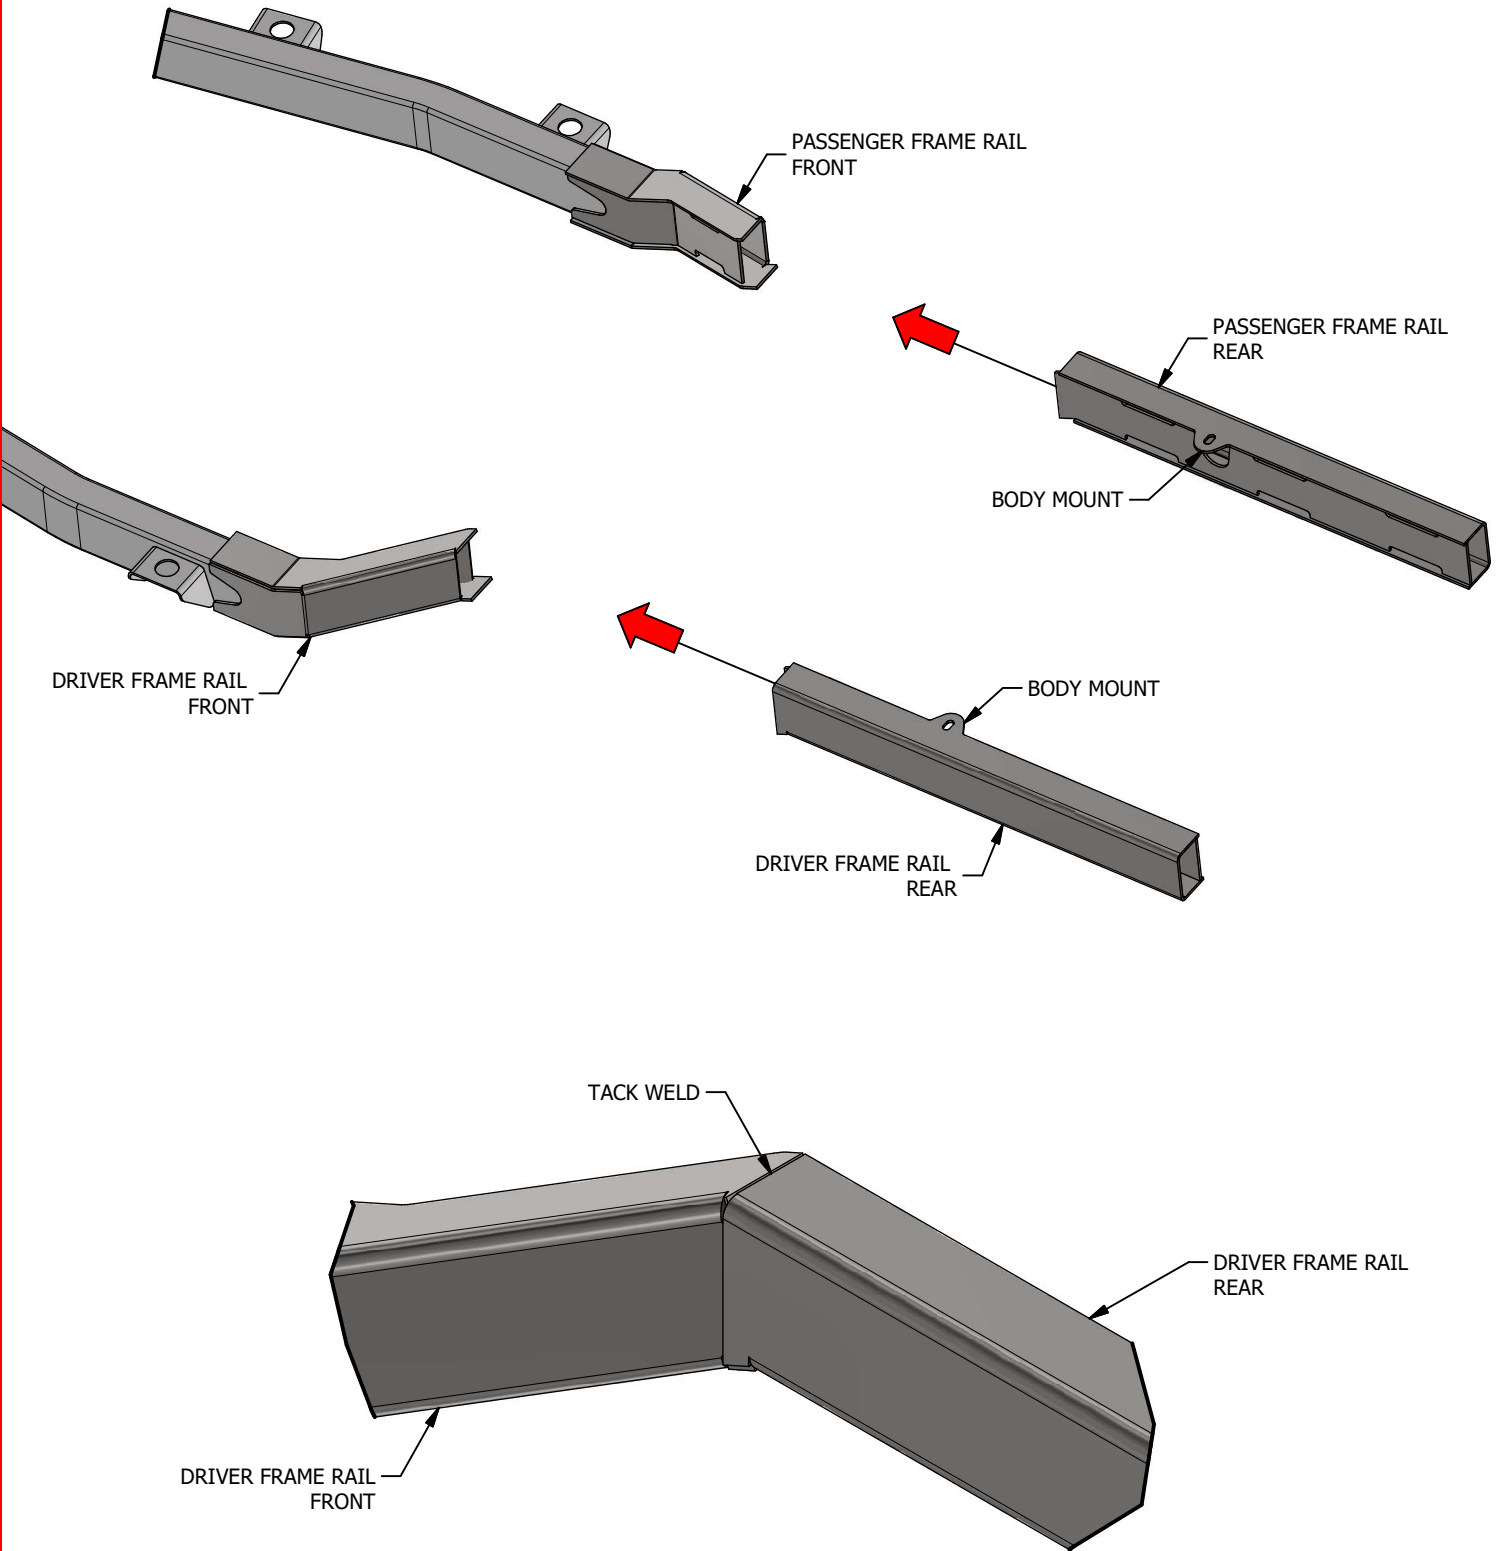

MB3001 - Assembly Instructions YJ Back Half Frame Kit

FRONT FRAME SECTION

MB3001 - Assembly Instructions YJ Back Half Frame Kit

CLEARANCING THE BODY

MB3001 - Assembly Instructions YJ Back Half Frame Kit

REAR FRAME SECTION