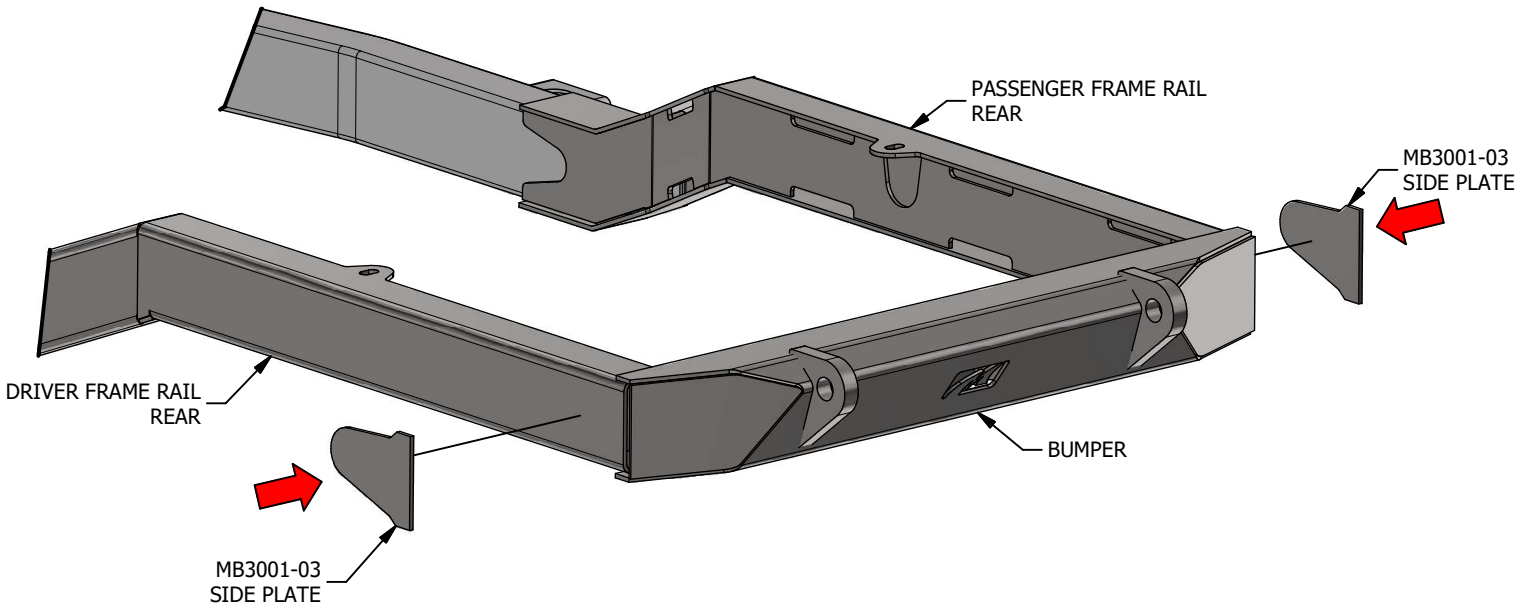

MB3001 - Assembly Instructions YJ Back Half Frame Kit

REAR BUMPER INSTALLATION