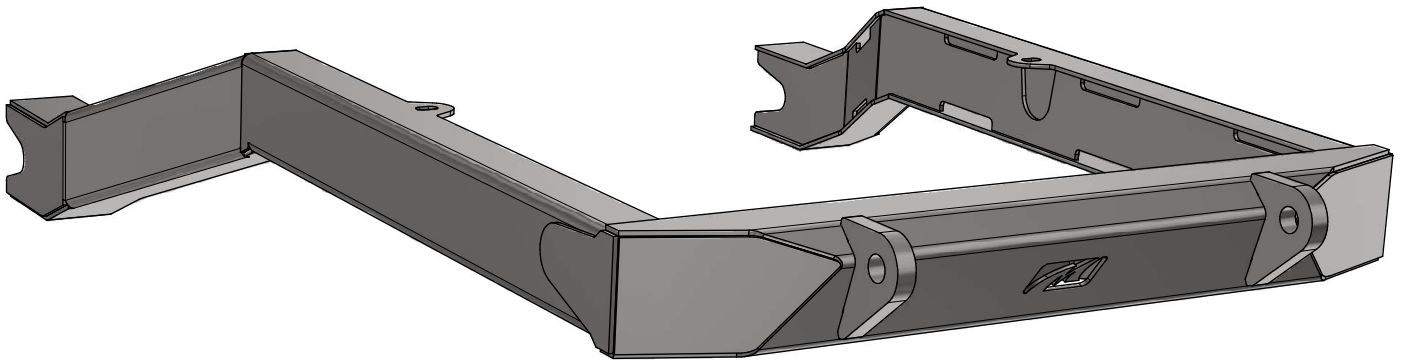

YJ BACK HALF FRAME KIT

ASSEMBLY INSTRUCTIONS

MB3001 - Assembly Instructions YJ Back Half Frame Kit**KIT COMPONENTS**

**MB3001 - DRIVER FRAME RAIL
FRONT
Qty: 1**

**MB3001 - PASSENGER FRAME RAIL
FRONT
Qty: 1**

**MB3001 - DRIVER FRAME RAIL
REAR
Qty: 1**

**MB3001 - PASSENGER FRAME RAIL
REAR
Qty: 1**

**MB3001-03
SIDE PLATE
Qty: 2**

**MB3001 - BUMPER
Qty: 1**

MB3001 - Assembly Instructions YJ Back Half Frame Kit

FRAME PREPARATION