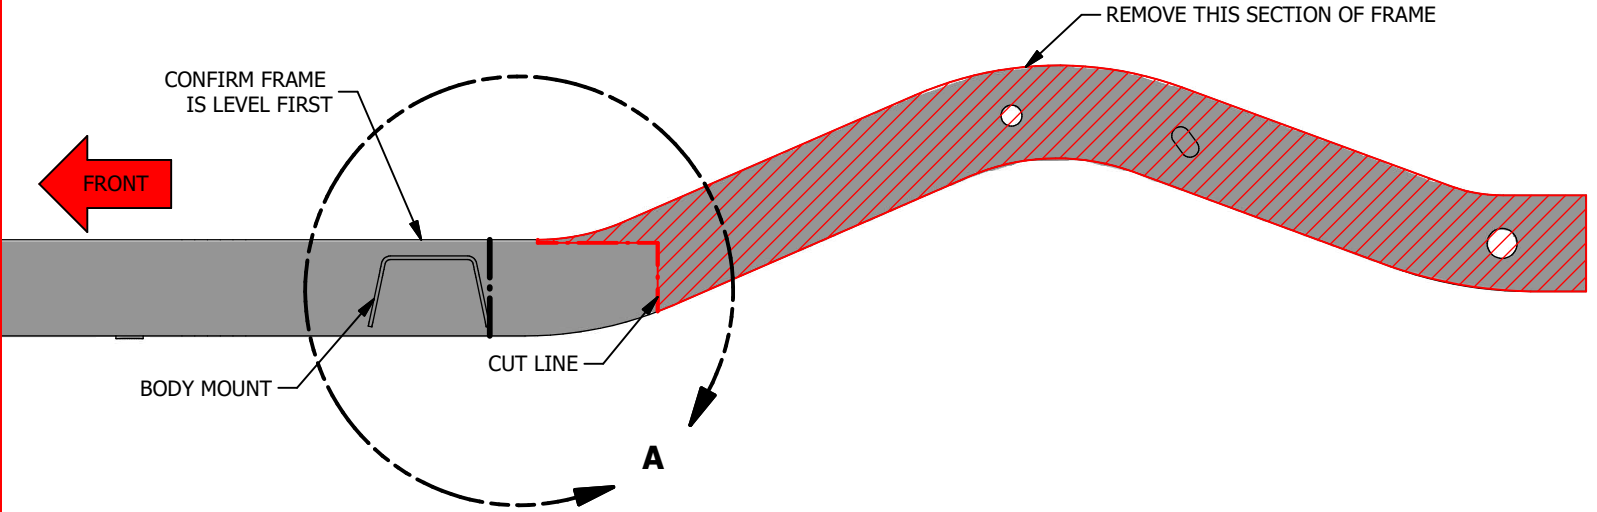

**MB3001 - DRIVER FRAME RAIL
REAR
Qty: 1**

**MB3001 - PASSENGER FRAME RAIL
REAR
Qty: 1**

**MB3001-03
SIDE PLATE
Qty: 2**

**MB3001 - BUMPER
Qty: 1**

MB3001 - Assembly Instructions YJ Back Half Frame Kit

FRAME PREPARATION