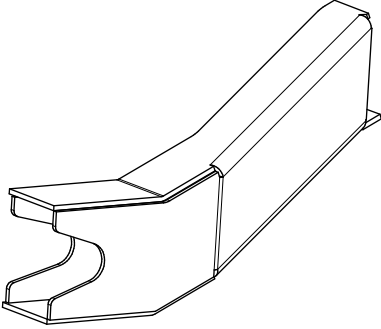

YJ BACK HALF FRAME KIT

ASSEMBLY INSTRUCTIONS

MB3001 - Assembly Instructions YJ Back Half Frame Kit**KIT COMPONENTS**

**MB3001 - DRIVER FRAME RAIL
FRONT
Qty: 1**

**MB3001 - PASSENGER FRAME RAIL
FRONT
Qty: 1**

**MB3001 - DRIVER FRAME RAIL
REAR
Qty: 1**

**MB3001 - PASSENGER FRAME RAIL
REAR
Qty: 1**

**MB3001-03
SIDE PLATE
Qty: 2**

**MB3001 - BUMPER
Qty: 1**

MB3001 - Assembly Instructions YJ Back Half Frame Kit

FRAME PREPARATION