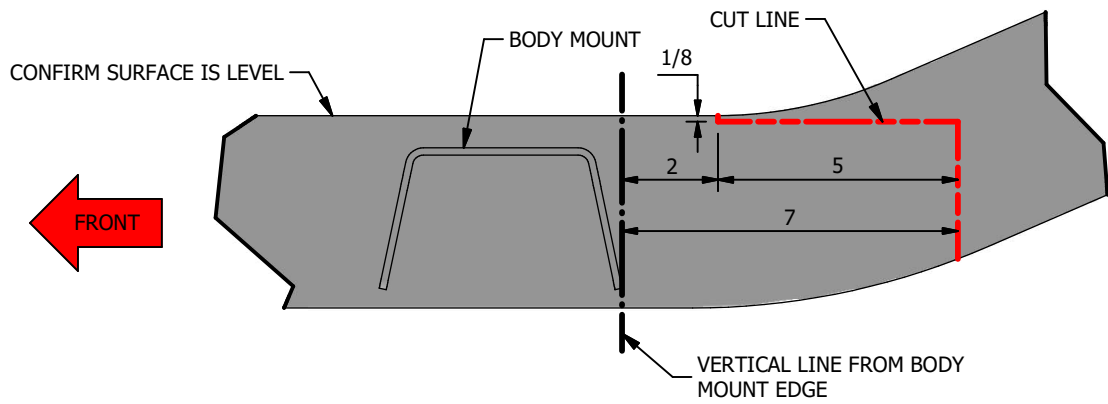

**MB3001 - DRIVER FRAME RAIL
REAR
Qty: 1**

**MB3001 - PASSENGER FRAME RAIL
REAR
Qty: 1**

**MB3001-03
SIDE PLATE
Qty: 2**

**MB3001 - BUMPER
Qty: 1**

MB3001 - Assembly Instructions YJ Back Half Frame Kit

FRAME PREPARATION