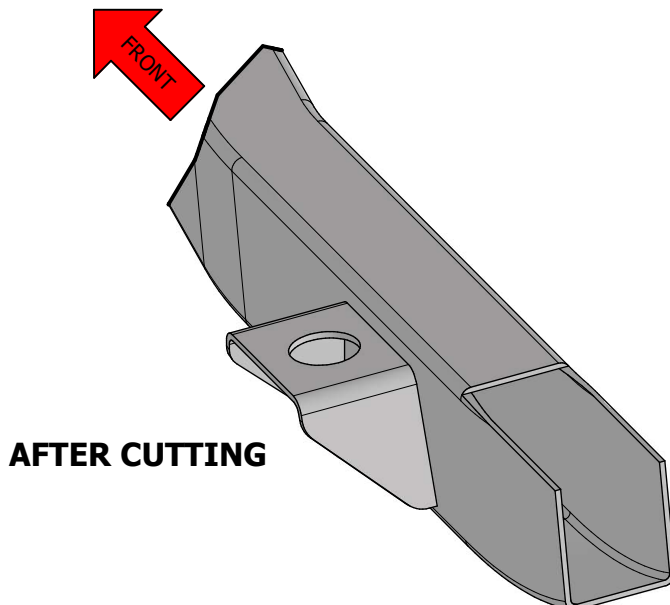

YJ BACK HALF FRAME KIT

ASSEMBLY INSTRUCTIONS

MB3001 - Assembly Instructions YJ Back Half Frame Kit**KIT COMPONENTS**

**MB3001 - DRIVER FRAME RAIL
FRONT
Qty: 1**

**MB3001 - PASSENGER FRAME RAIL
FRONT
Qty: 1**

**MB3001 - DRIVER FRAME RAIL
REAR
Qty: 1**

**MB3001 - PASSENGER FRAME RAIL
REAR
Qty: 1**

**MB3001-03
SIDE PLATE
Qty: 2**

**MB3001 - BUMPER
Qty: 1**

MB3001 - Assembly Instructions YJ Back Half Frame Kit

FRAME PREPARATION