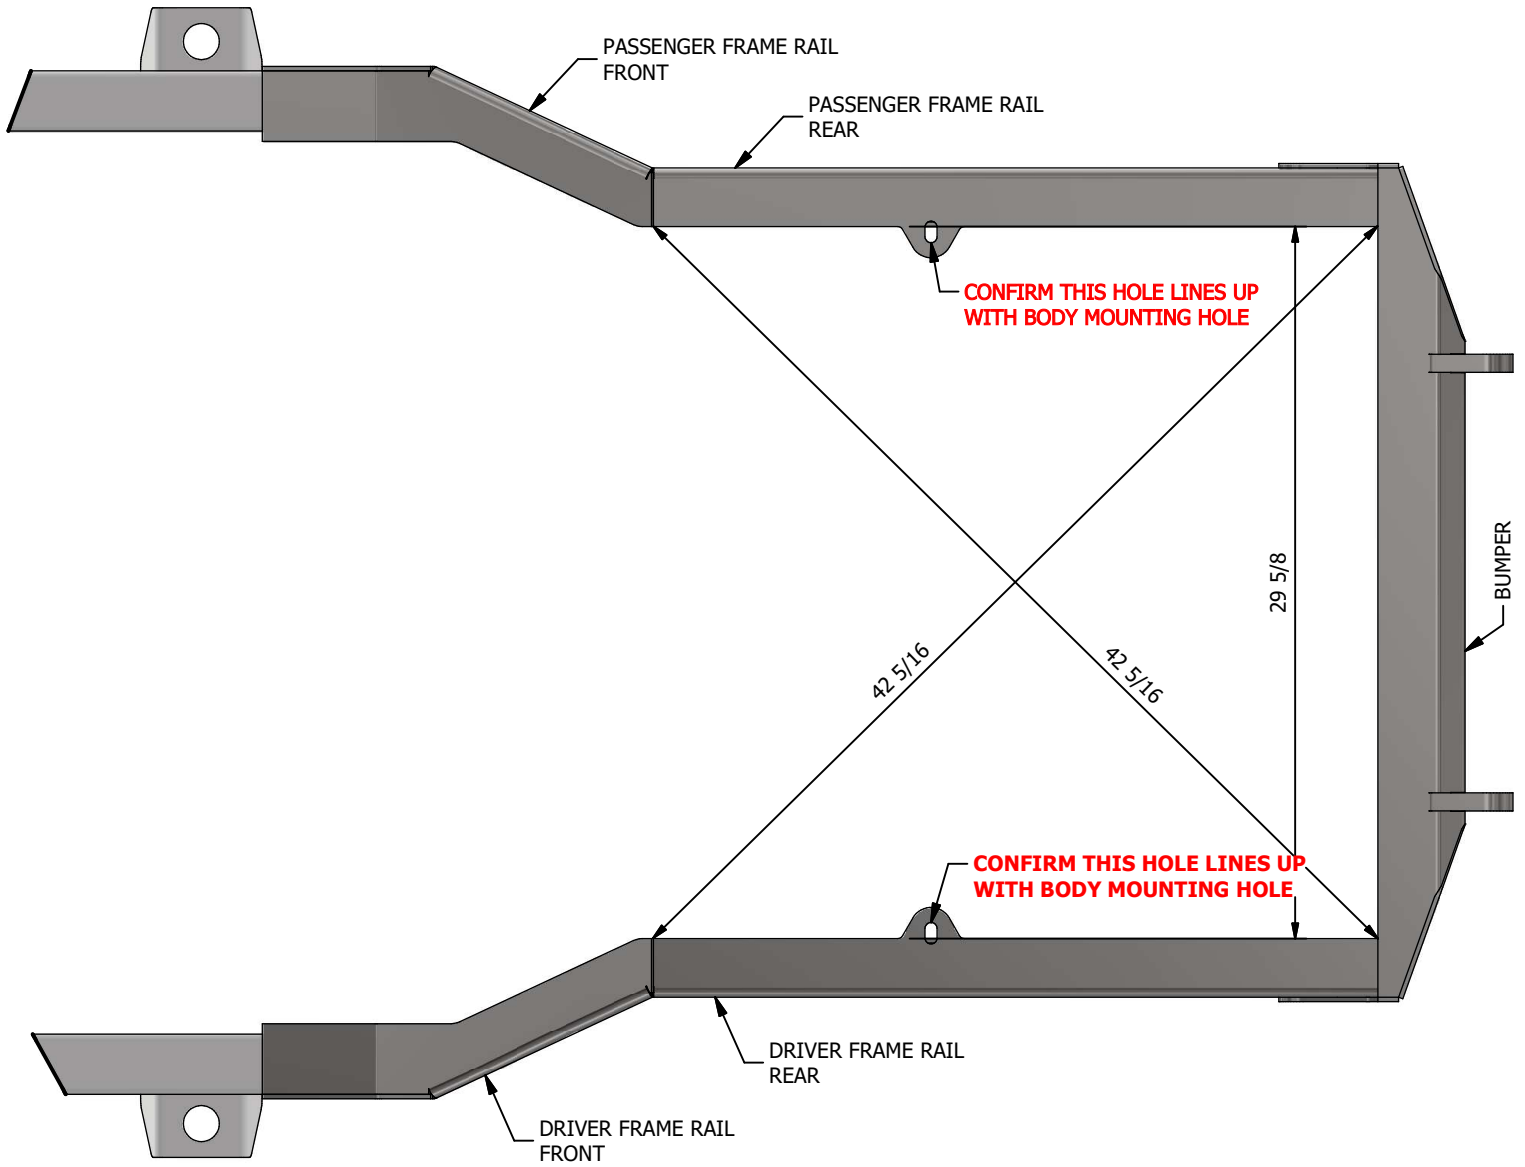

MB3001 - Assembly Instructions YJ Back Half Frame Kit

DIMENSION CONFIRMATION