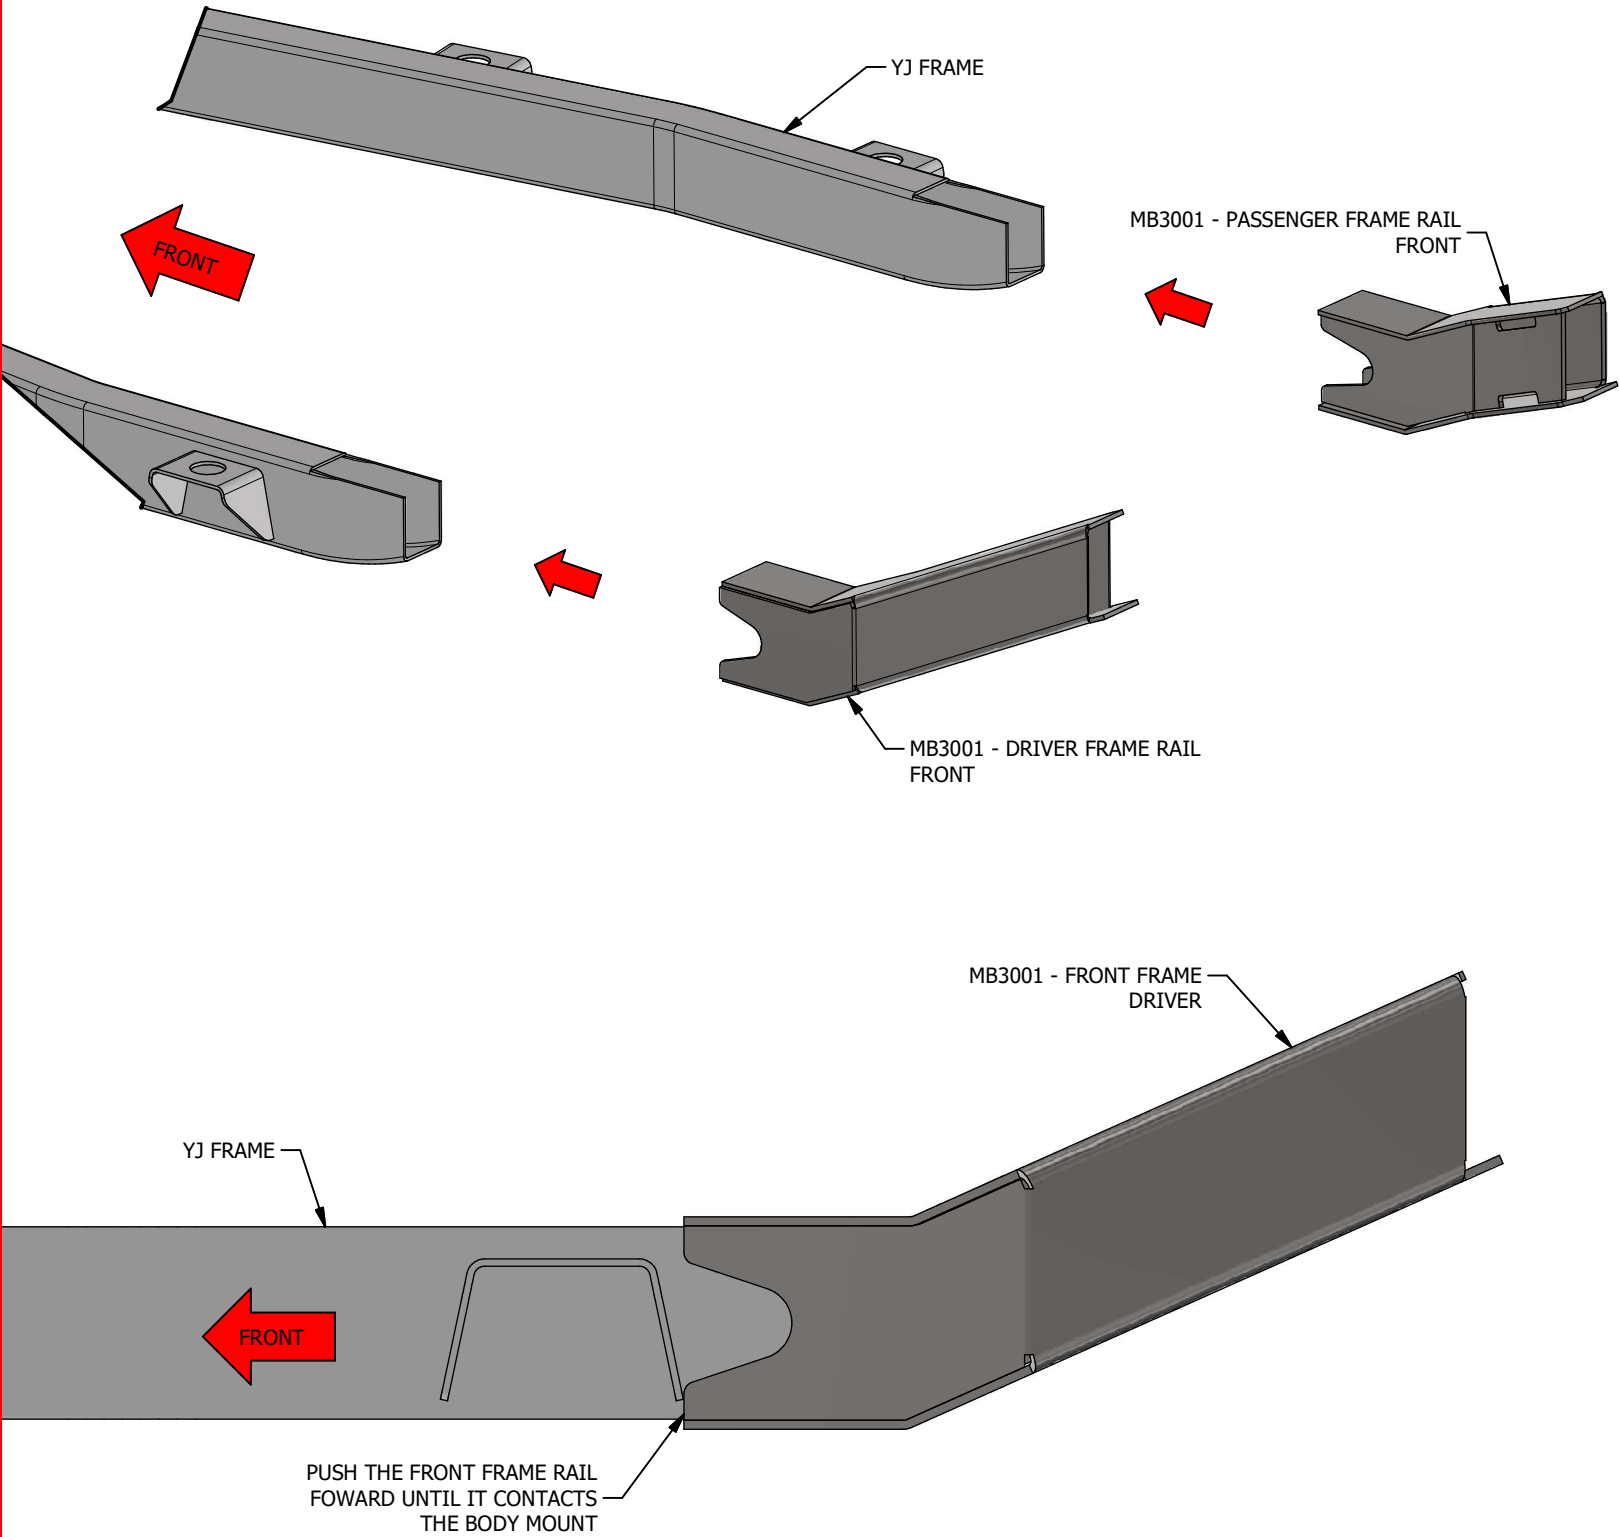

MB3001 - Assembly Instructions YJ Back Half Frame Kit

FRONT FRAME SECTION