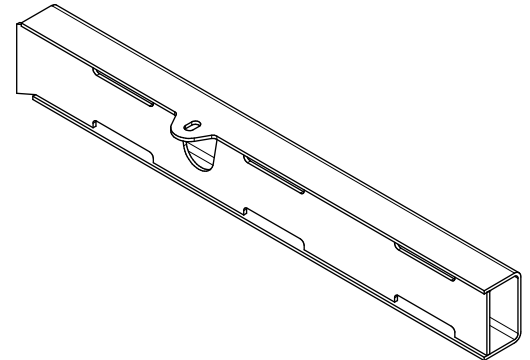

YJ BACK HALF FRAME KIT

ASSEMBLY INSTRUCTIONS

MB3001 - Assembly Instructions YJ Back Half Frame Kit**KIT COMPONENTS**

**MB3001 - DRIVER FRAME RAIL
FRONT
Qty: 1**

**MB3001 - PASSENGER FRAME RAIL
FRONT
Qty: 1**

**MB3001 - DRIVER FRAME RAIL
REAR
Qty: 1**

**MB3001 - PASSENGER FRAME RAIL
REAR
Qty: 1**

**MB3001-03
SIDE PLATE
Qty: 2**

**MB3001 - BUMPER
Qty: 1**

MB3001 - Assembly Instructions YJ Back Half Frame Kit

FRAME PREPARATION