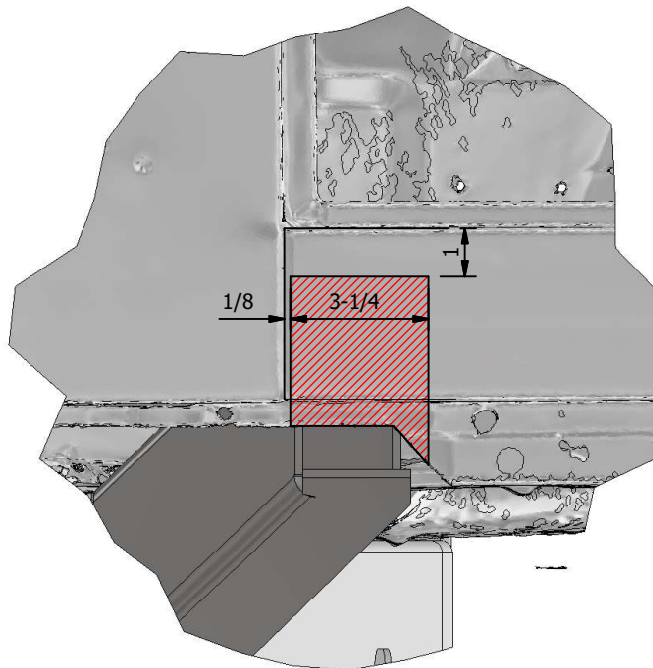

MB3001 - Assembly Instructions YJ Back Half Frame Kit

CLEARANCING THE BODY