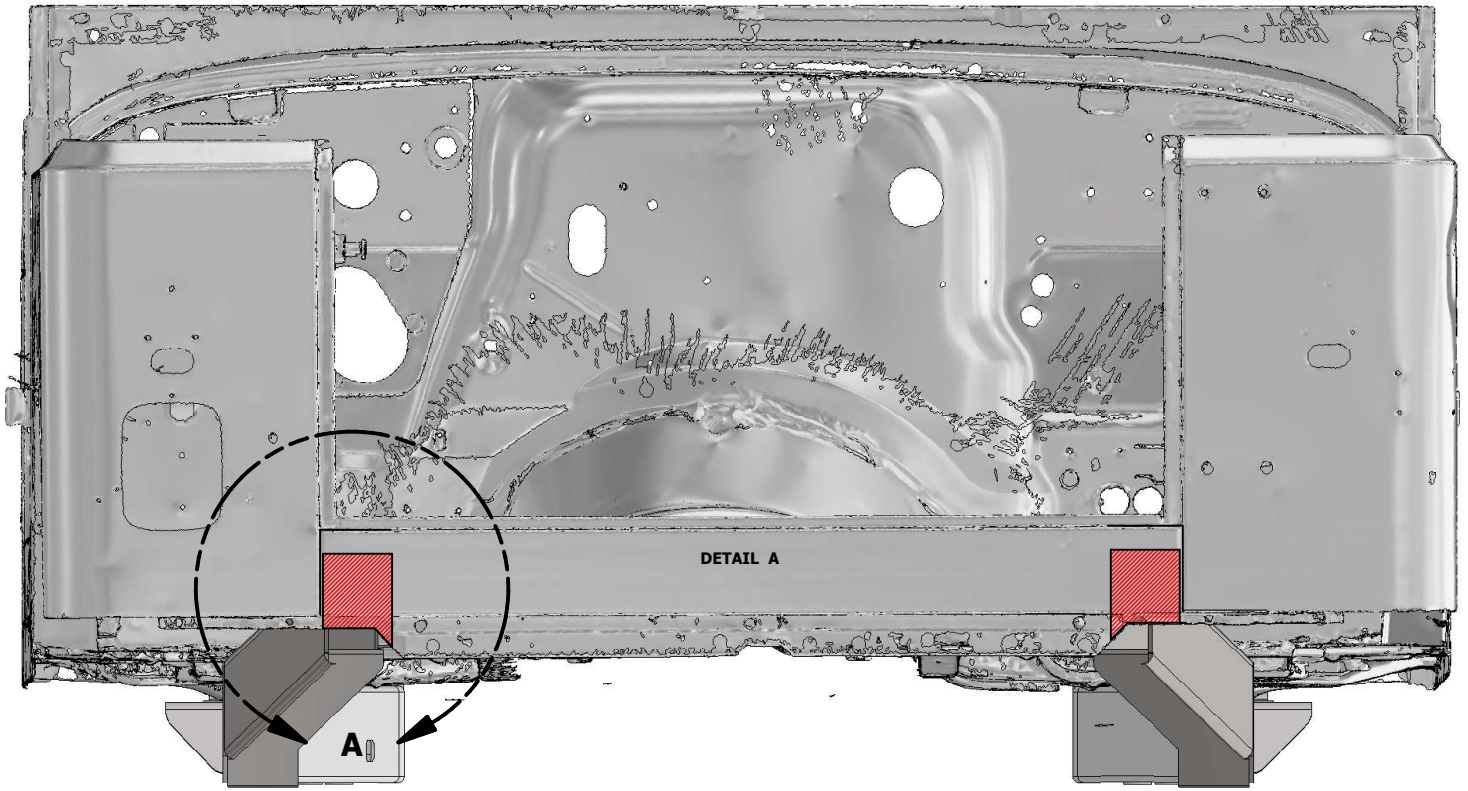

MB3001 - Assembly Instructions YJ Back Half Frame Kit

CLEARANCING THE BODY