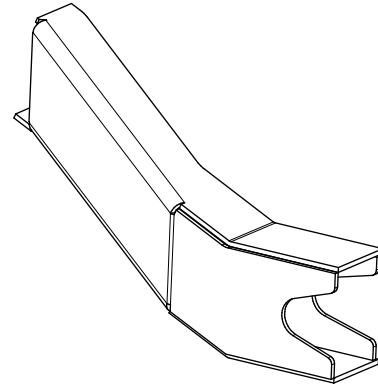

YJ BACK HALF FRAME KIT

ASSEMBLY INSTRUCTIONS

MB3001 - Assembly Instructions YJ Back Half Frame Kit**KIT COMPONENTS**

**MB3001 - DRIVER FRAME RAIL
FRONT
Qty: 1**

**MB3001 - PASSENGER FRAME RAIL
FRONT
Qty: 1**

**MB3001 - DRIVER FRAME RAIL
REAR
Qty: 1**

**MB3001 - PASSENGER FRAME RAIL
REAR
Qty: 1**

**MB3001-03
SIDE PLATE
Qty: 2**

**MB3001 - BUMPER
Qty: 1**

MB3001 - Assembly Instructions YJ Back Half Frame Kit

FRAME PREPARATION