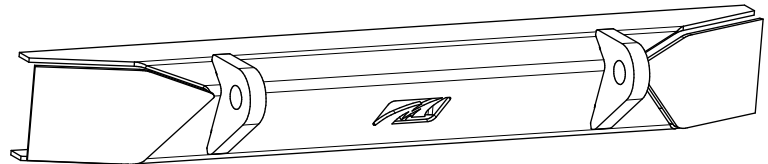

YJ BACK HALF FRAME KIT

ASSEMBLY INSTRUCTIONS

MB3001 - Assembly Instructions YJ Back Half Frame Kit**KIT COMPONENTS**

**MB3001 - DRIVER FRAME RAIL
FRONT
Qty: 1**

**MB3001 - PASSENGER FRAME RAIL
FRONT
Qty: 1**

**MB3001 - DRIVER FRAME RAIL
REAR
Qty: 1**

**MB3001 - PASSENGER FRAME RAIL
REAR
Qty: 1**

**MB3001-03
SIDE PLATE
Qty: 2**

**MB3001 - BUMPER
Qty: 1**

MB3001 - Assembly Instructions YJ Back Half Frame Kit

FRAME PREPARATION