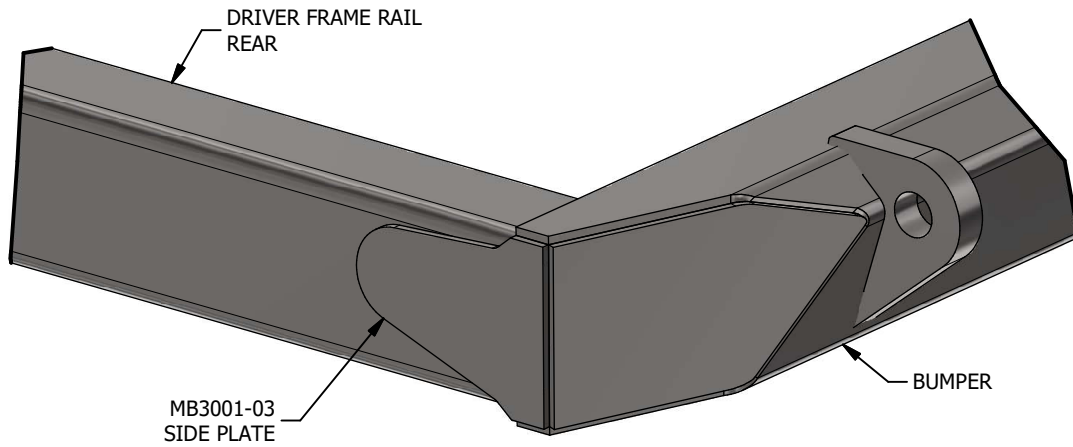

MB3001 - Assembly Instructions YJ Back Half Frame Kit

REAR BUMPER INSTALLATION