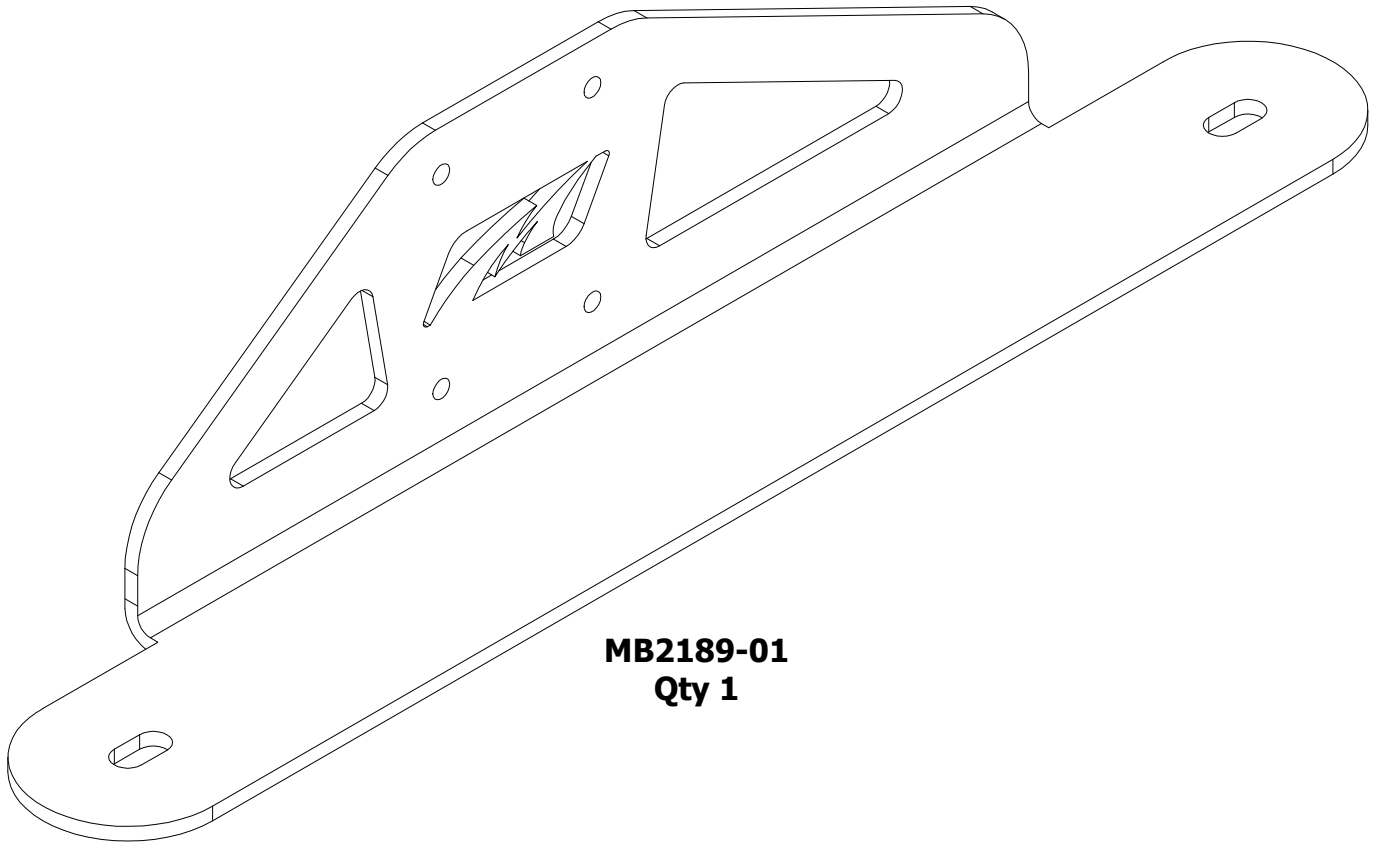

MB2189 - Shipping ARB Compressor Underseat Mount for JL/JLU/JT**CONTENTS****MB2189-01
Qty 1****1/4\"-20 x .75\" Button Head Screw
Qty 4****1/4\" Flat Washer
Qty 4****1/4\"-20 - Nylon Insert Locknut
Qty 4**