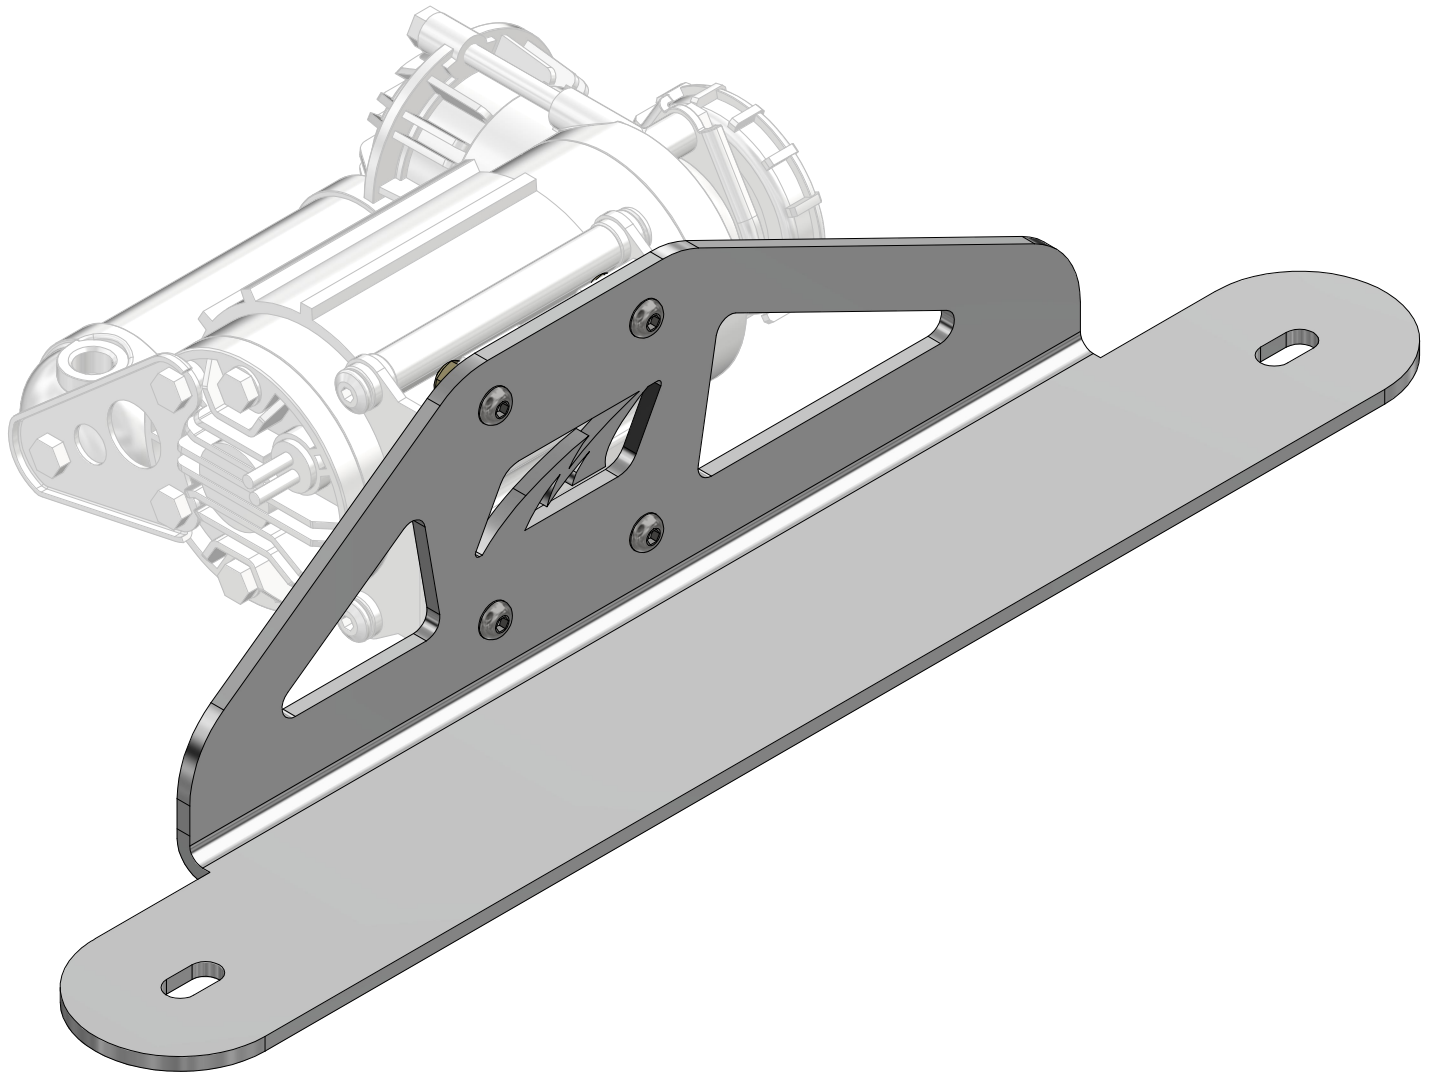

**MB2189 - Assembly Instructions ARB Compressor Underseat Mount for JL/JLU/JT****MB2189 - ARB UNDERSEAT MOUNT FOR JL/JLU/JT**  
COMPATIBLE WITH ARB CKMA12 AIR COMPRESSOR**ASSEMBLY INSTRUCTIONS**

**MB2189 - Shipping ARB Compressor Underseat Mount for JL/JLU/JT**

**CONTENTS**

**MB2189-01**  
**Qty 1**

**1/4\"-20 x .75\" Button Head Screw**  
**Qty 4**

**1/4\" Flat Washer**  
**Qty 4**

**1/4\"-20 - Nylon Insert Locknut**  
**Qty 4**

**MB2189 - Assembly Instructions ARB Compressor Underseat Mount for JL/JLU/JT**

**MB2189 - Assembly Instructions ARB Compressor Underseat Mount for JL/JLU/JT**