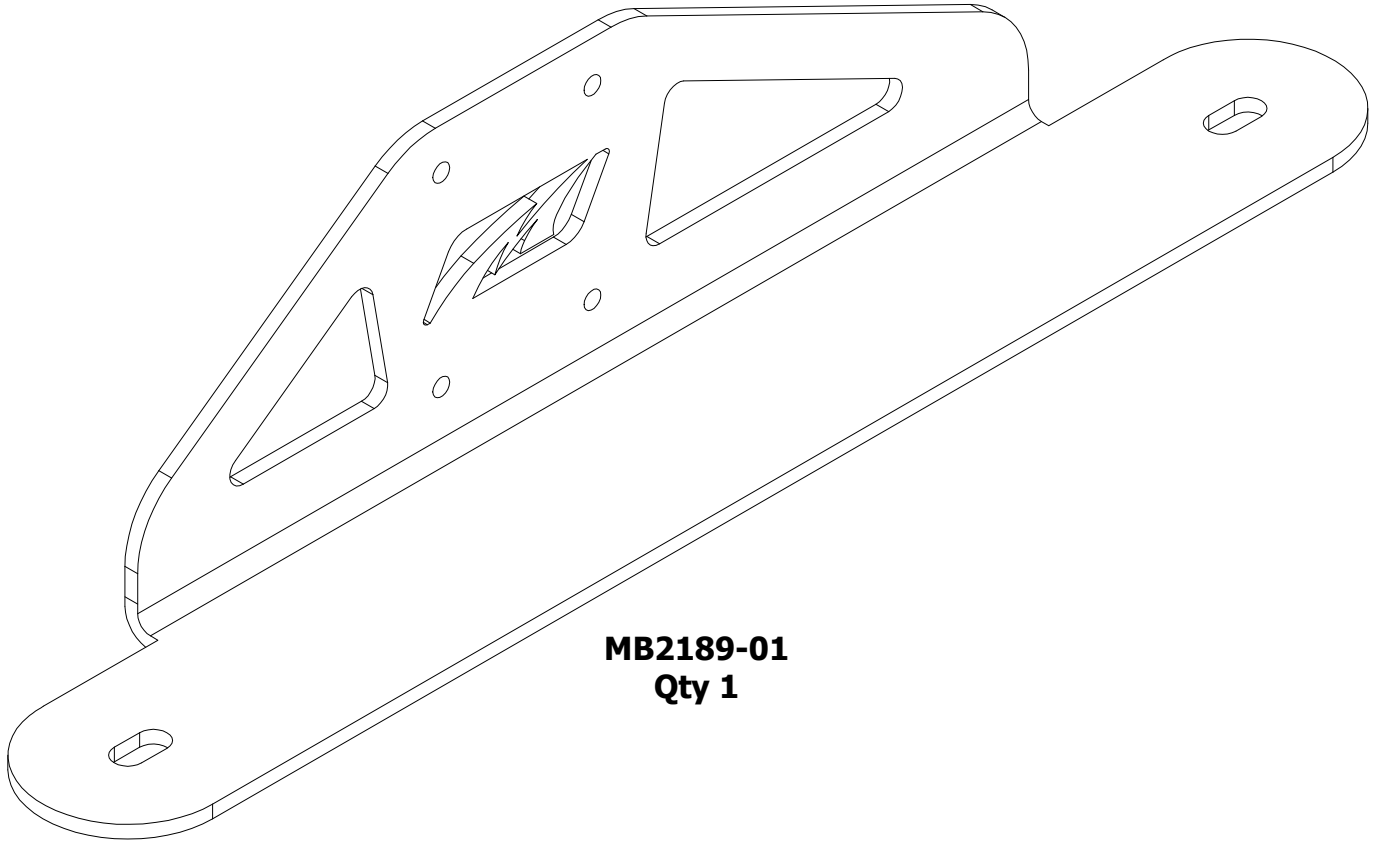

**MB2189 - Assembly Instructions ARB Compressor Underseat Mount for JL/JLU/JT****MB2189 - ARB UNDERSEAT MOUNT FOR JL/JLU/JT**  
COMPATIBLE WITH ARB CKMA12 AIR COMPRESSOR**ASSEMBLY INSTRUCTIONS**

**MB2189 - Shipping ARB Compressor Underseat Mount for JL/JLU/JT**

**CONTENTS**

**MB2189-01**  
**Qty 1**

**1/4\"-20 x .75\" Button Head Screw**  
**Qty 4**

**1/4\" Flat Washer**  
**Qty 4**

**1/4\"-20 - Nylon Insert Locknut**  
**Qty 4**

**MB2189 - Assembly Instructions ARB Compressor Underseat Mount for JL/JLU/JT**