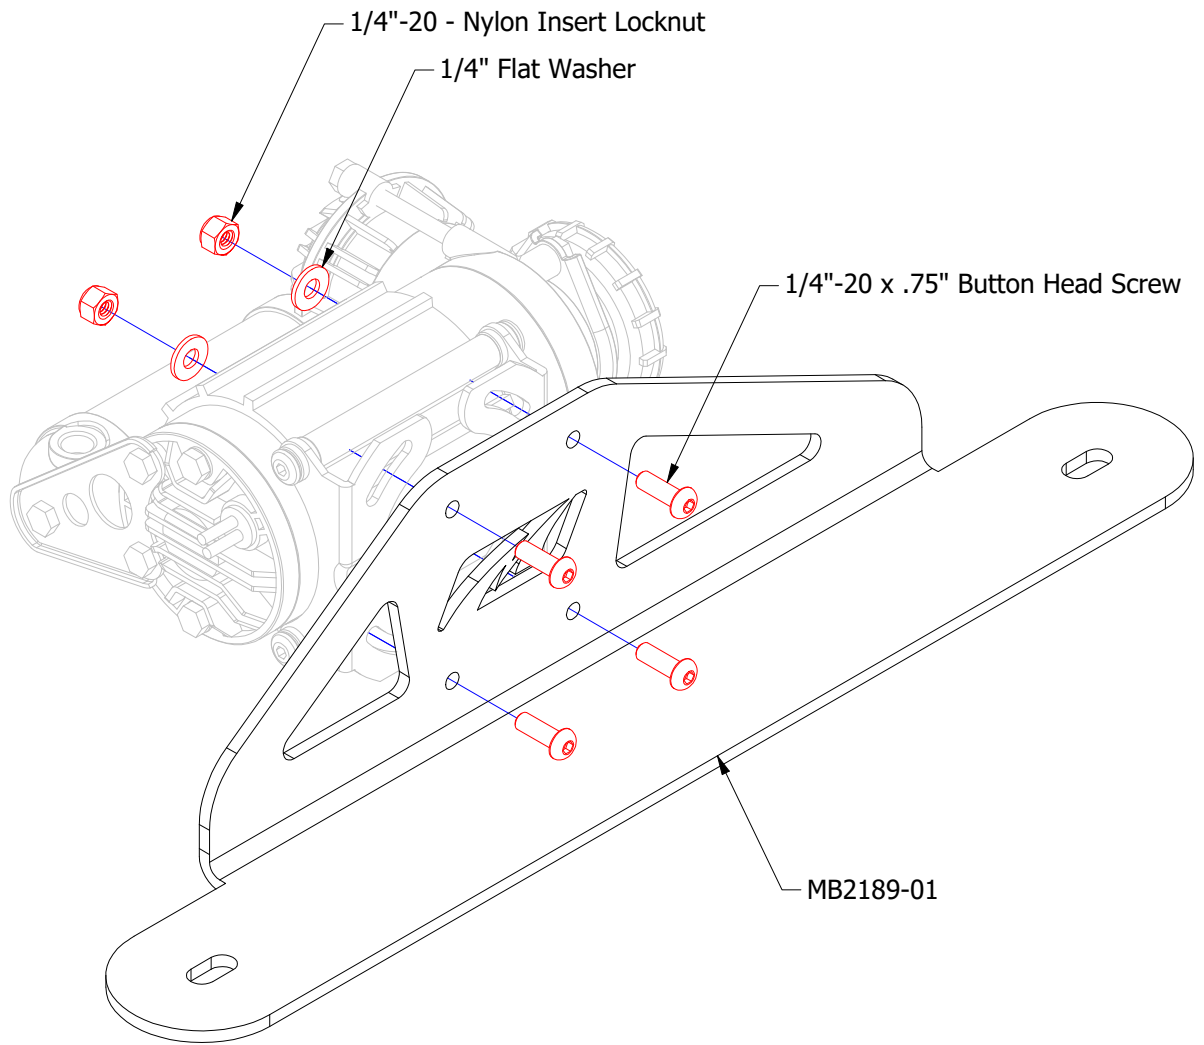

**CONTENTS**

**MB2189-01**  
**Qty 1**

**1/4\"-20 x .75\" Button Head Screw**  
**Qty 4**

**1/4\" Flat Washer**  
**Qty 4**

**1/4\"-20 - Nylon Insert Locknut**  
**Qty 4**

**MB2189 - Assembly Instructions ARB Compressor Underseat Mount for JL/JLU/JT**