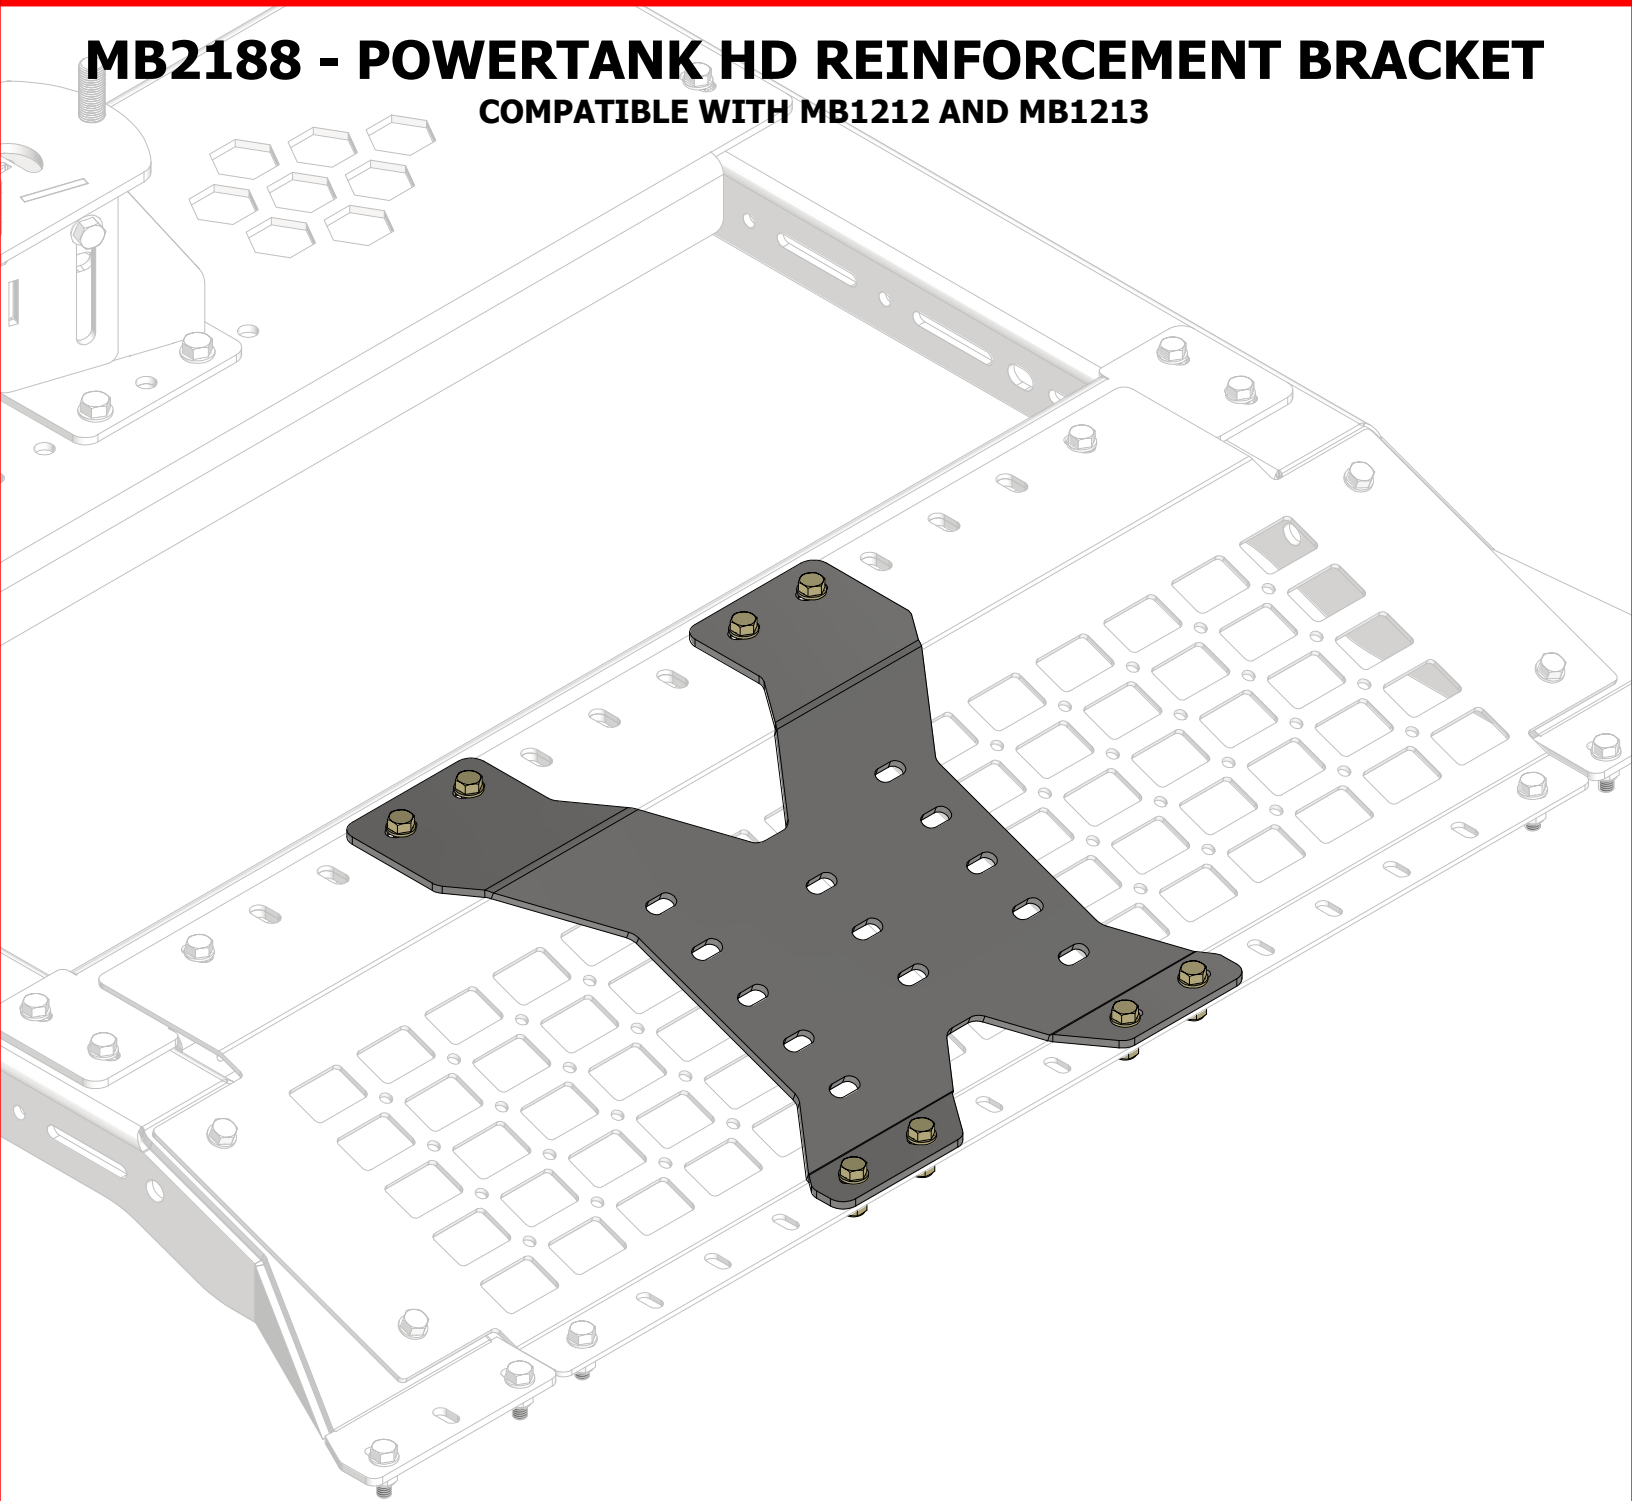

**MB2188 - Assembly Instructions Powertank Bracket**

**MB2188 - POWER TANK HD REINFORCEMENT BRACKET**  
COMPATIBLE WITH MB1212 AND MB1213

**ASSEMBLY INSTRUCTIONS**

**MB2188 - Shipping Powertank Bracket**

**CONTENTS**

**MB2188-01**  
**Qty 1**

**5/16"-18 x 1" Hex Bolt**  
**Qty 8**

**5/16" Plain Washer**  
**Qty 16**

**5/16"-18 Nylon Insert Hex Locknut**  
**Qty 8**

**MB2188 - Assembly Instructions Powertank Bracket**

5/16"-18 x 1" Hex Bolt

5/16" Plain Washer

5/16" Plain Washer

5/16"-18 Nylon Insert Hex Locknut