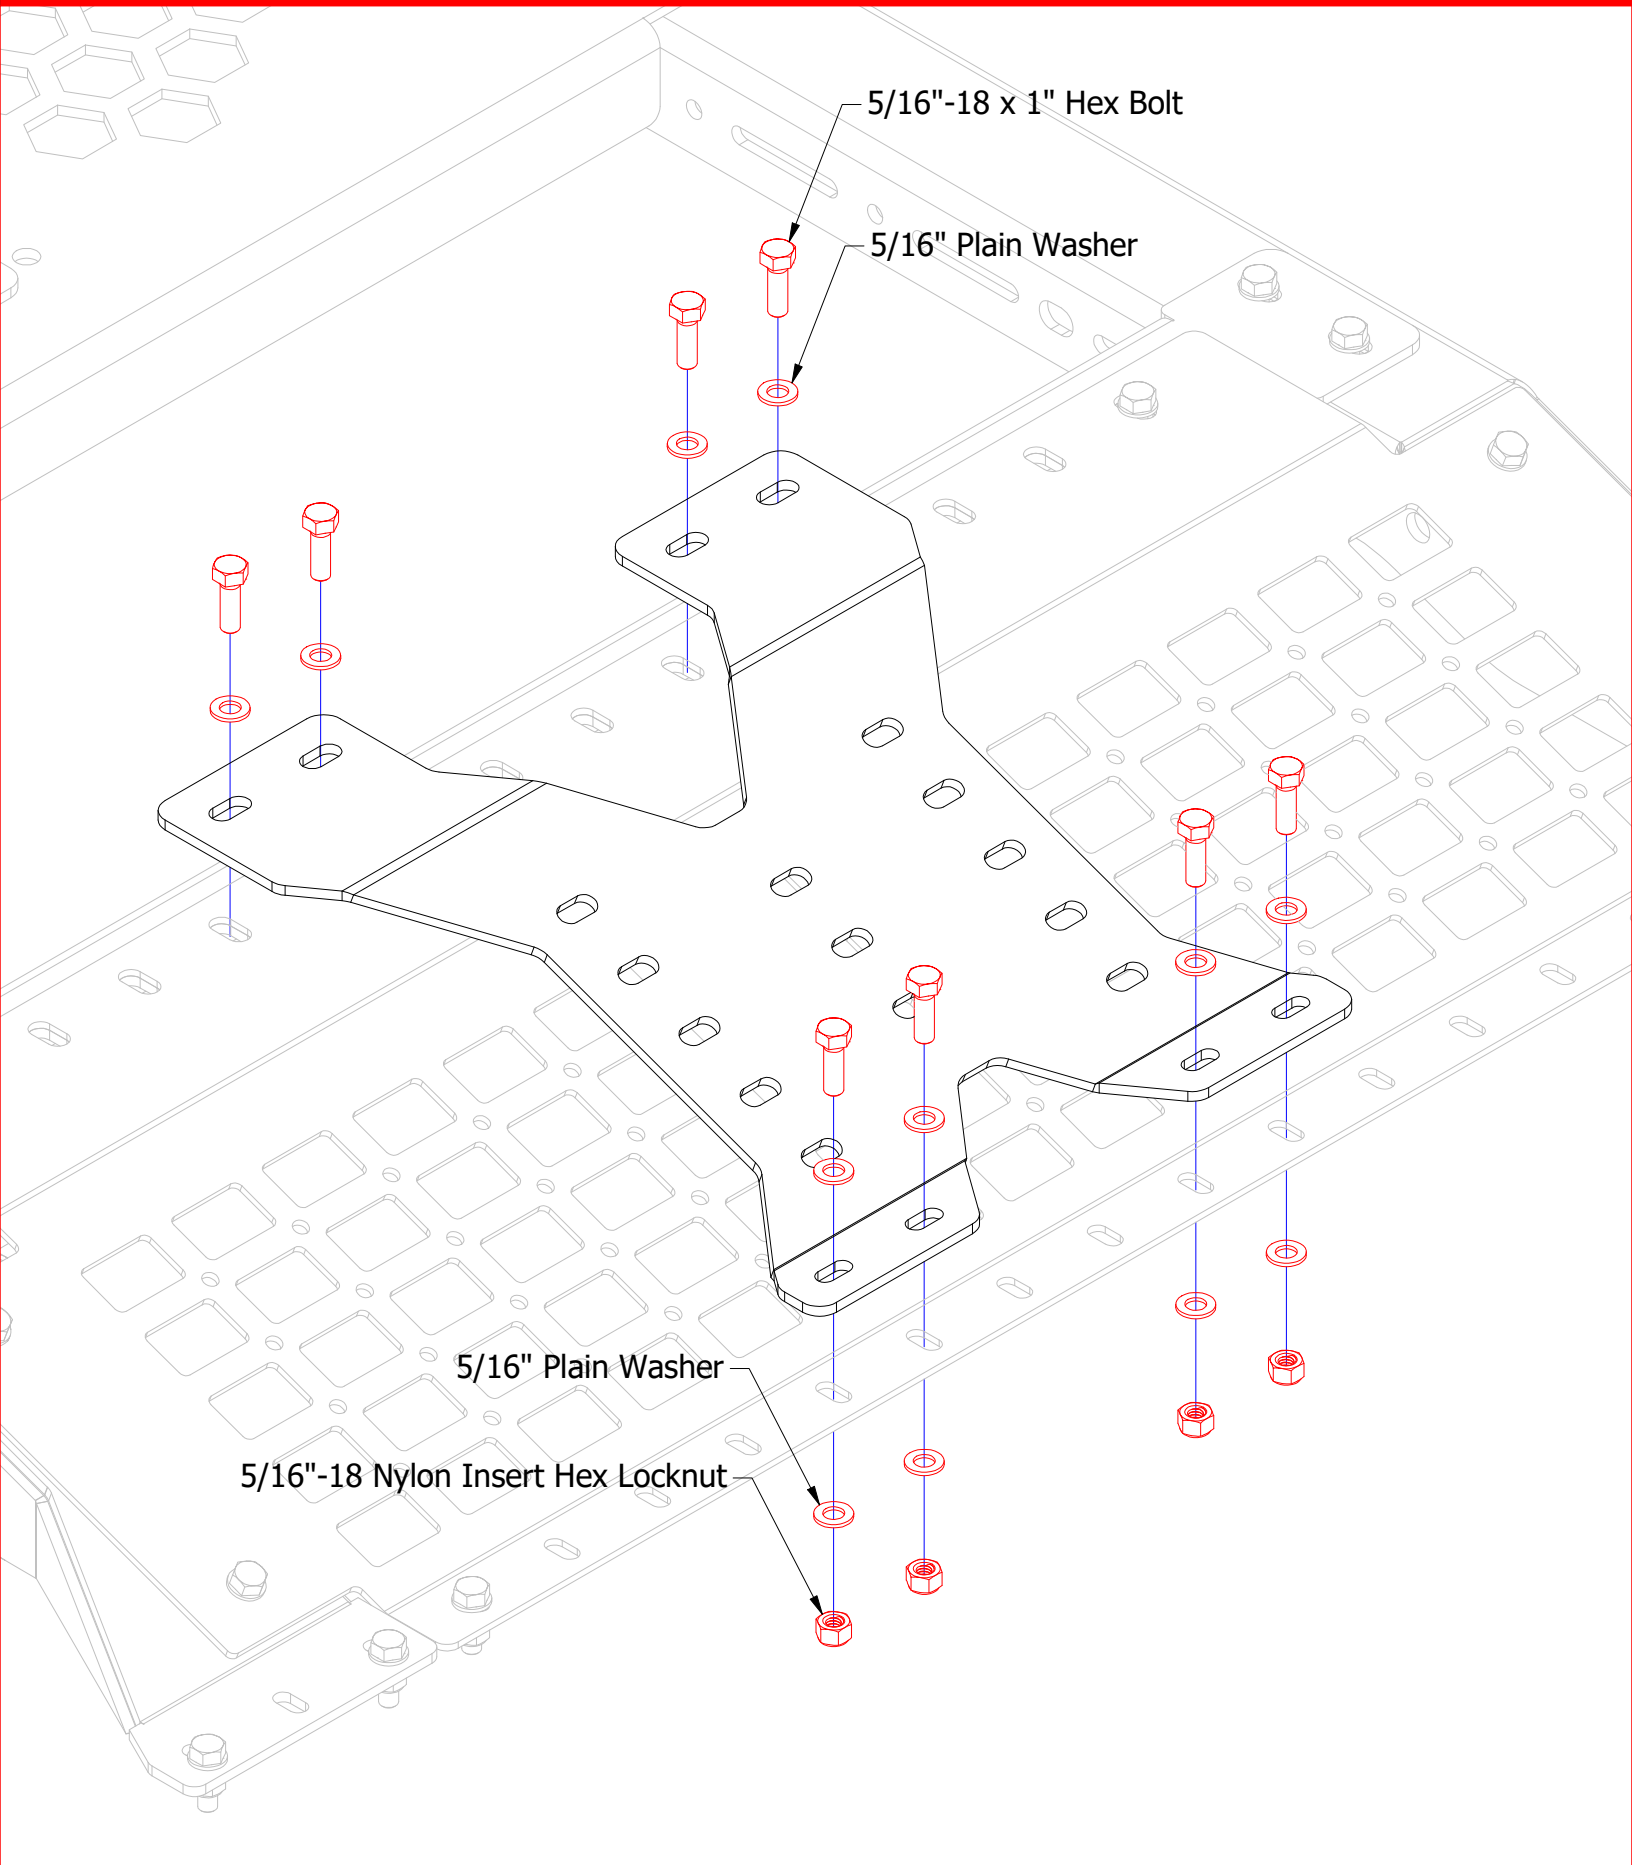

**MB2188 - Assembly Instructions Powertank Bracket**

**MB2188 - POWER TANK HD REINFORCEMENT BRACKET**  
COMPATIBLE WITH MB1212 AND MB1213

**ASSEMBLY INSTRUCTIONS**

**MB2188 - Shipping Powertank Bracket**

**CONTENTS**

**MB2188-01**  
**Qty 1**

**5/16"-18 x 1" Hex Bolt**  
**Qty 8**

**5/16" Plain Washer**  
**Qty 16**

**5/16"-18 Nylon Insert Hex Locknut**  
**Qty 8**

**MB2188 - Assembly Instructions Powertank Bracket**

5/16"-18 x 1" Hex Bolt

5/16" Plain Washer

5/16" Plain Washer

5/16"-18 Nylon Insert Hex Locknut