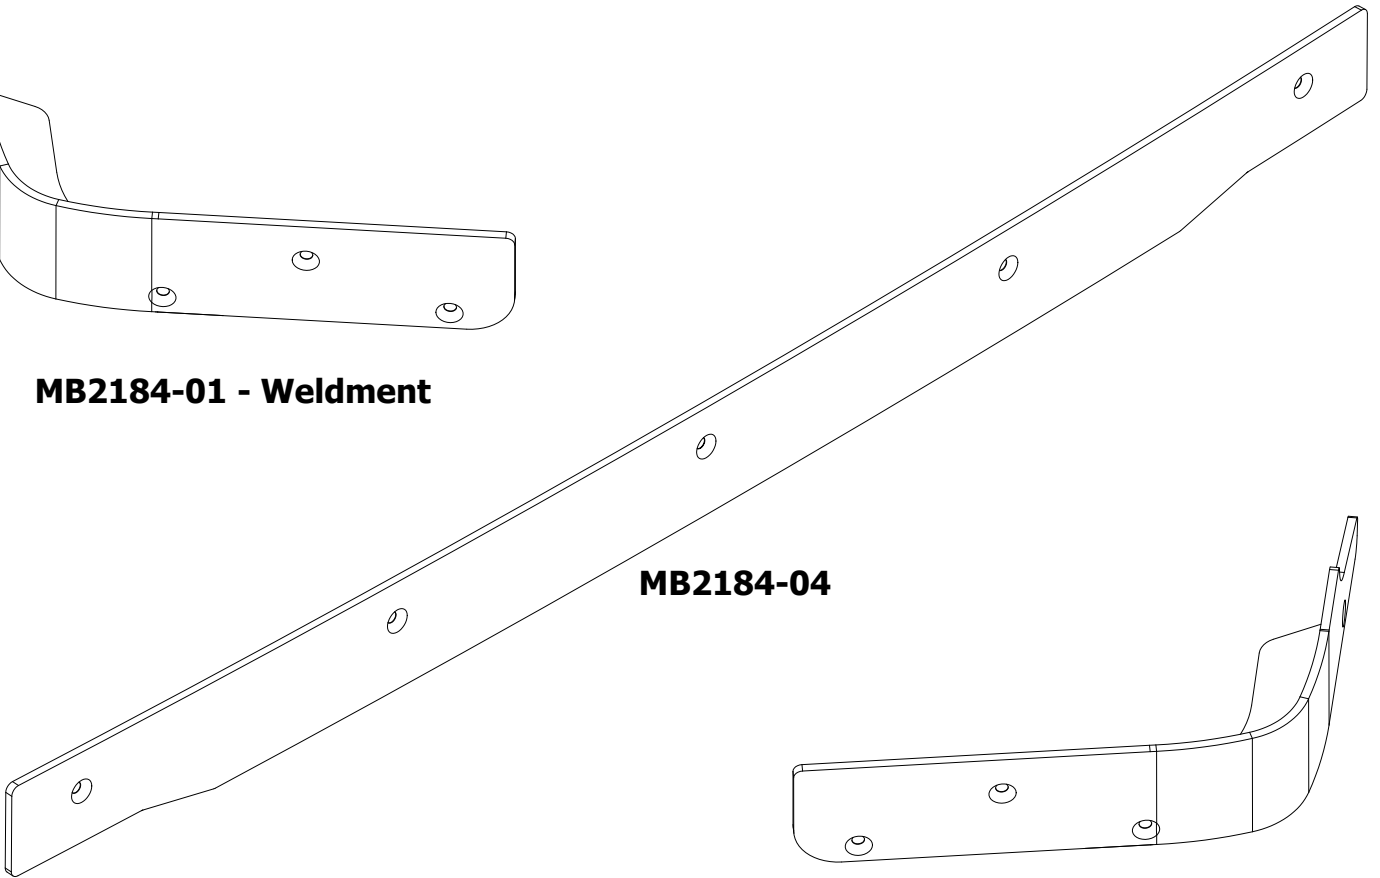

MB2184 - Shipping JL / JLU Lower Corner Armor

CONTENTS

MB2184-01 - Weldment

MB2184-04

MB2184-03 - Weldment

**1/4\"-20 x .75\" Flat Socket Cap Screw
Qty 15
(Includes 2 Spare)**

**Rivnut 1/4\" UNC
Qty 9
(Includes 2 Spare)**

**1/4\" Flat Washer
Qty 6**

**1/4\"-20 Nylon Locknut
Qty 6**