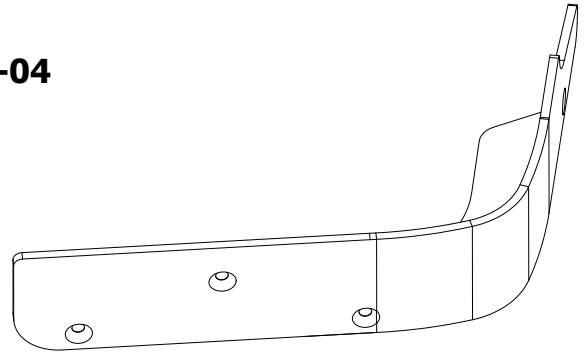

MB2184 - Shipping JL / JLU Lower Corner Armor

CONTENTS

MB2184-01 - Weldment

MB2184-04

MB2184-03 - Weldment

**1/4\"-20 x .75\" Flat Socket Cap Screw
Qty 15
(Includes 2 Spare)**

**Rivnut 1/4\" UNC
Qty 9
(Includes 2 Spare)**

**1/4\" Flat Washer
Qty 6**

**1/4\"-20 Nylon Locknut
Qty 6**