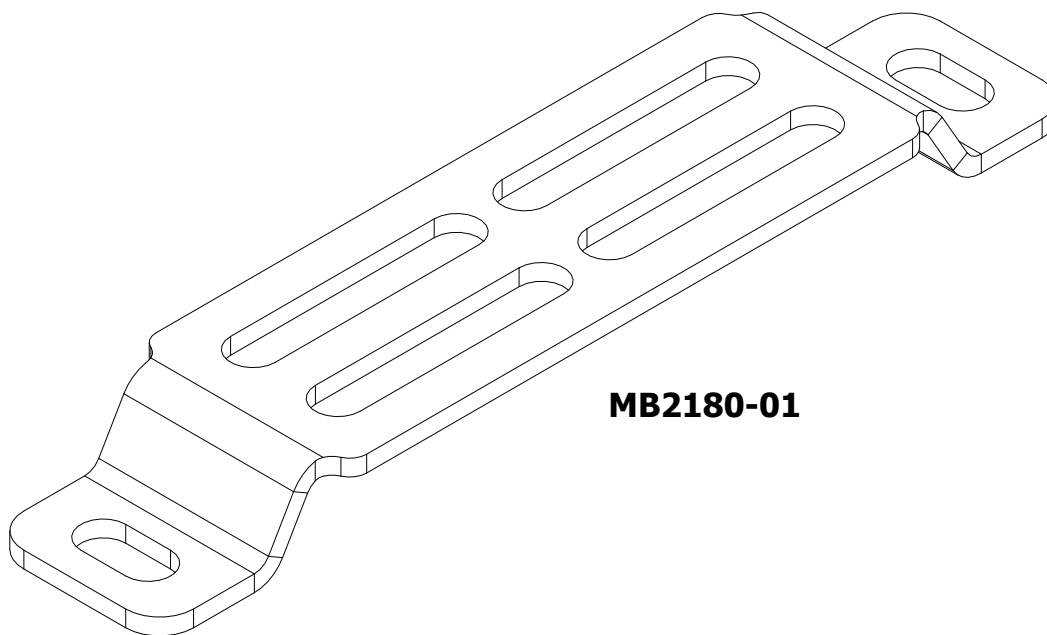

MB2180 - Shipping MotoMount Bicycle Fork Mount

Contents

**MB2180-01****5/16"-18 x 1" Socket Button Head Screw
Qty 2****5/16" Flat Washer
Qty 2****5/16"-18 Nylon Insert Hex Locknut
Qty 2**