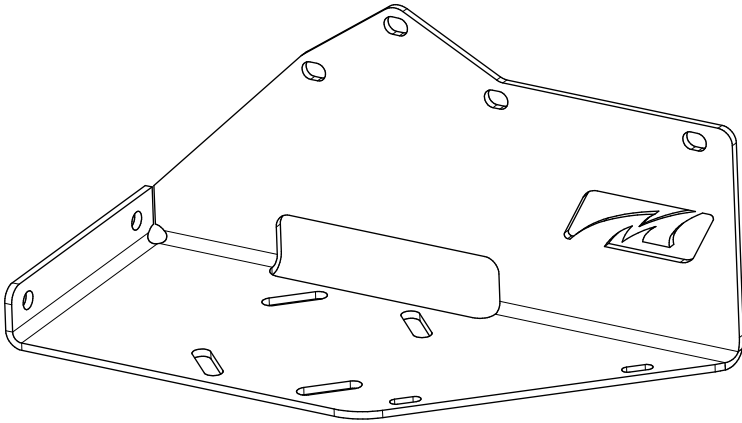

ARB COMPRESSOR MOUNT - JL/JLU/JT

ASSEMBLY INSTRUCTIONS

MB2162 - Assembly Instructions ARB Compressor Mount JL/JLU/JT

KIT COMPONENTS

MB2162-01
Qty: 1

MB2162-02
Qty: 1

HEX BOLT
1/4"-20 x 3/4"
Qty: 2

FLAT WASHER
1/4"
Qty: 4

NYLOCK NUT
1/4"-20
Qty: 2

FLANGE NUT
M10-1.0
Qty: 4

MB2162 - Assembly Instructions ARB Compressor Mount JL/JLU/JT

KIT COMPONENTS

MB2162 - Assembly Instructions ARB Compressor Mount JL/JLU/JT

MOUNTING TO FIREWALL