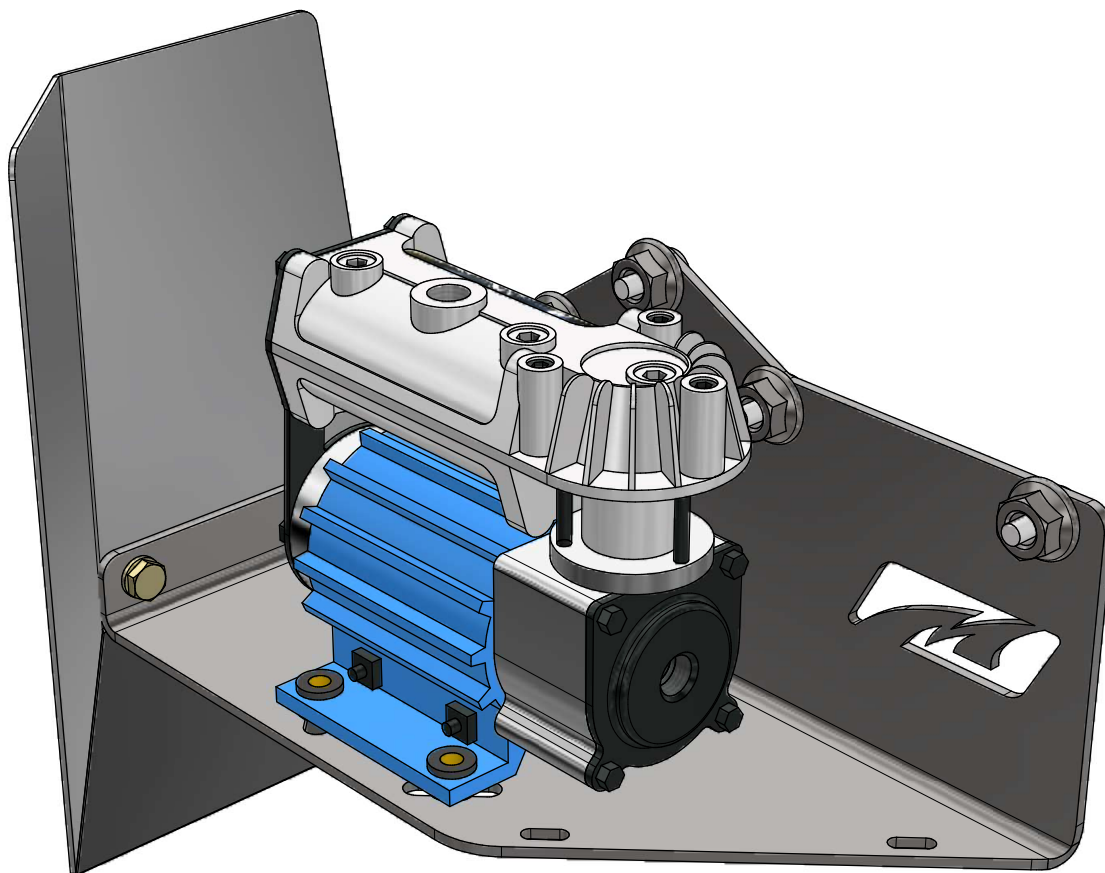

ARB COMPRESSOR MOUNT - JL/JLU/JT

ASSEMBLY INSTRUCTIONS

MB2162 - Assembly Instructions ARB Compressor Mount JL/JLU/JT

KIT COMPONENTS

MB2162-01
Qty: 1

MB2162-02
Qty: 1

HEX BOLT
1/4"-20 x 3/4"
Qty: 2

FLAT WASHER
1/4"
Qty: 4

NYLOCK NUT
1/4"-20
Qty: 2

FLANGE NUT
M10-1.0
Qty: 4

MB2162 - Assembly Instructions ARB Compressor Mount JL/JLU/JT

KIT COMPONENTS

MB2162 - Assembly Instructions ARB Compressor Mount JL/JLU/JT

MOUNTING TO FIREWALL