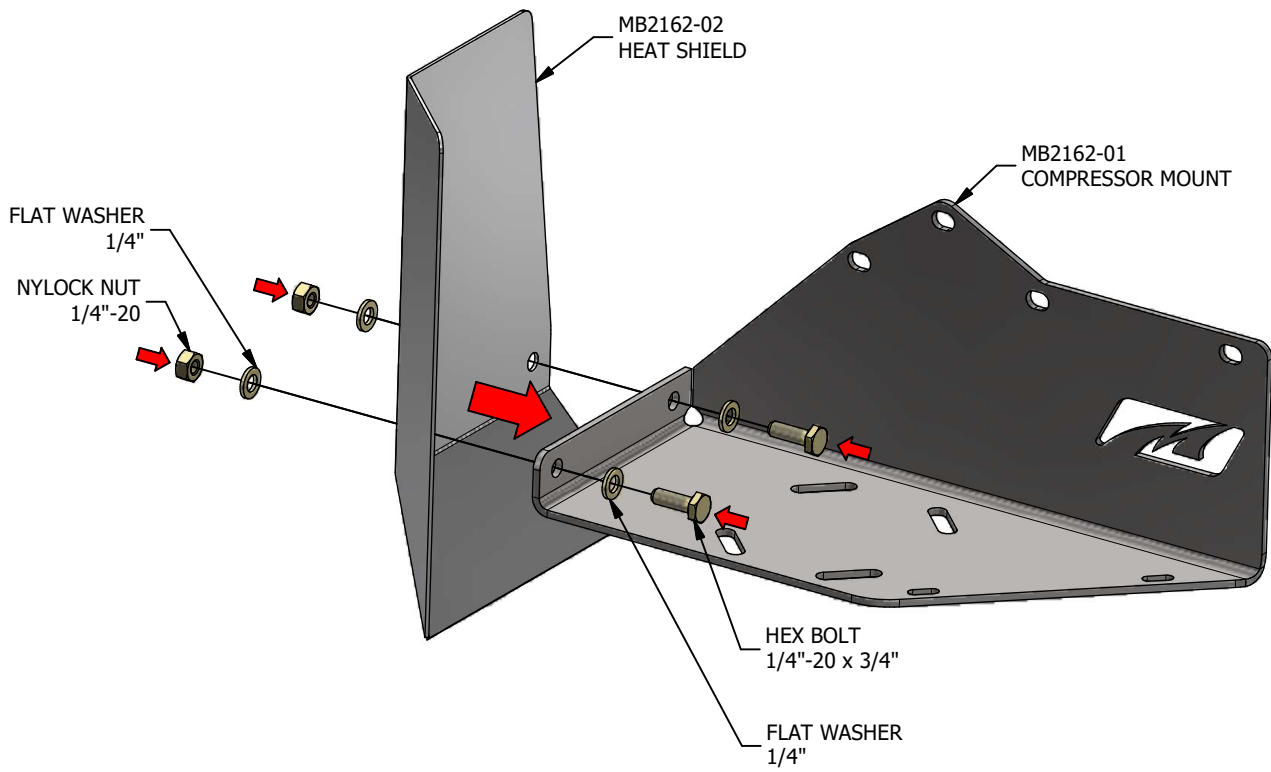

ARB COMPRESSOR MOUNT - JL/JLU/JT

ASSEMBLY INSTRUCTIONS

MB2162 - Assembly Instructions ARB Compressor Mount JL/JLU/JT

KIT COMPONENTS

MB2162-01
Qty: 1

MB2162-02
Qty: 1

HEX BOLT
1/4"-20 x 3/4"
Qty: 2

FLAT WASHER
1/4"
Qty: 4

NYLOCK NUT
1/4"-20
Qty: 2

FLANGE NUT
M10-1.0
Qty: 4

MB2162 - Assembly Instructions ARB Compressor Mount JL/JLU/JT

KIT COMPONENTS

MB2162 - Assembly Instructions ARB Compressor Mount JL/JLU/JT

MOUNTING TO FIREWALL