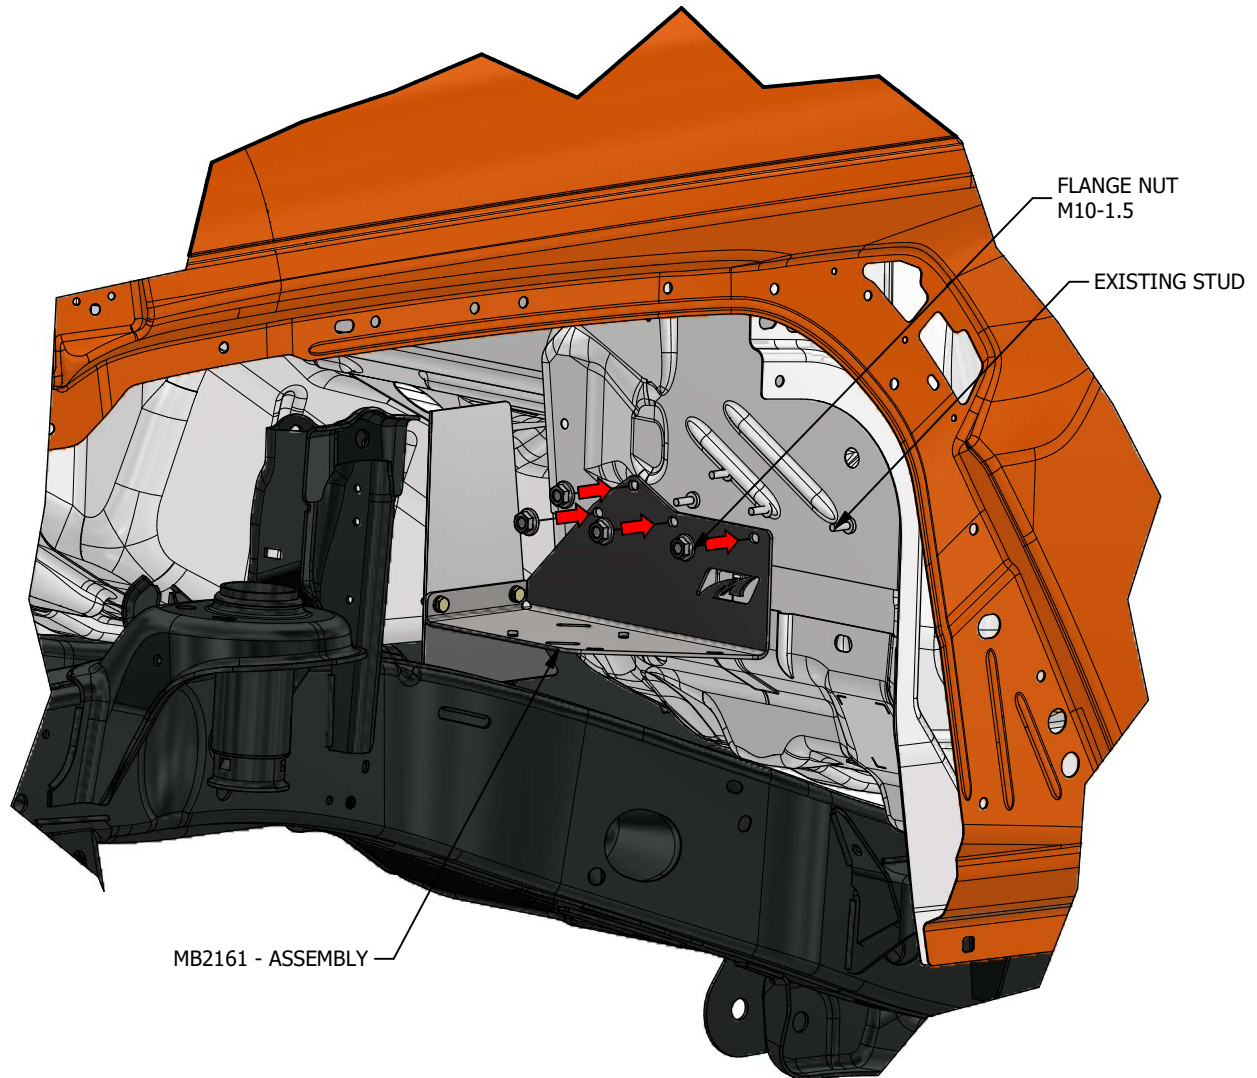

NYLOCK NUT
1/4"-20
Qty: 2

FLANGE NUT
M10-1.0
Qty: 4

MB2162 - Assembly Instructions ARB Compressor Mount JL/JLU/JT

KIT COMPONENTS

MB2162 - Assembly Instructions ARB Compressor Mount JL/JLU/JT

MOUNTING TO FIREWALL