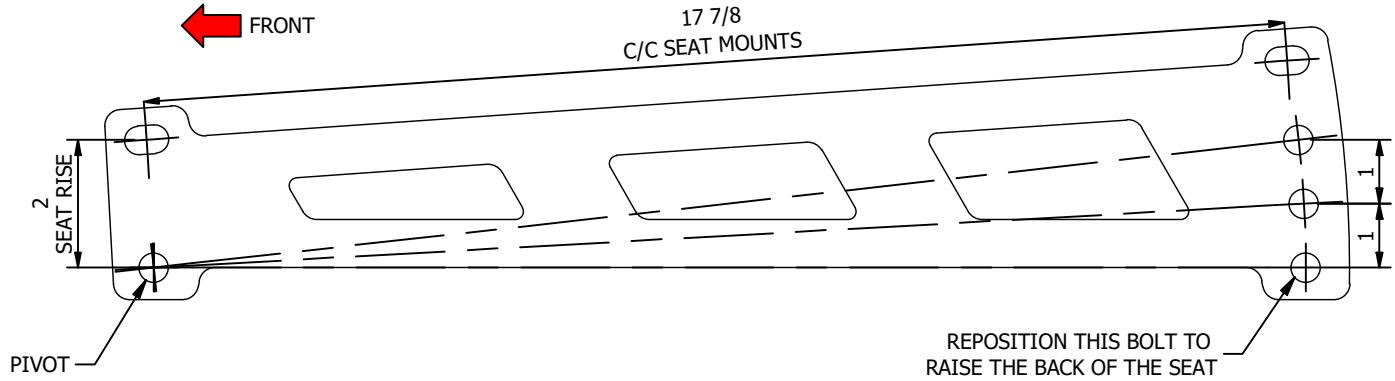

DETAIL A

MB2152 - Installation Instructions JL Front Seat Mount

MB2152 - Installation Instructions JL Front Seat Mount

MB2152-04

EIGHT (8) HEX BOLT
3/8"-16 x 1 GR8

SIXTEEN (16) FLAT WASHER
3/8"

MB2152-04
(OPTIONAL SEAT RISER)