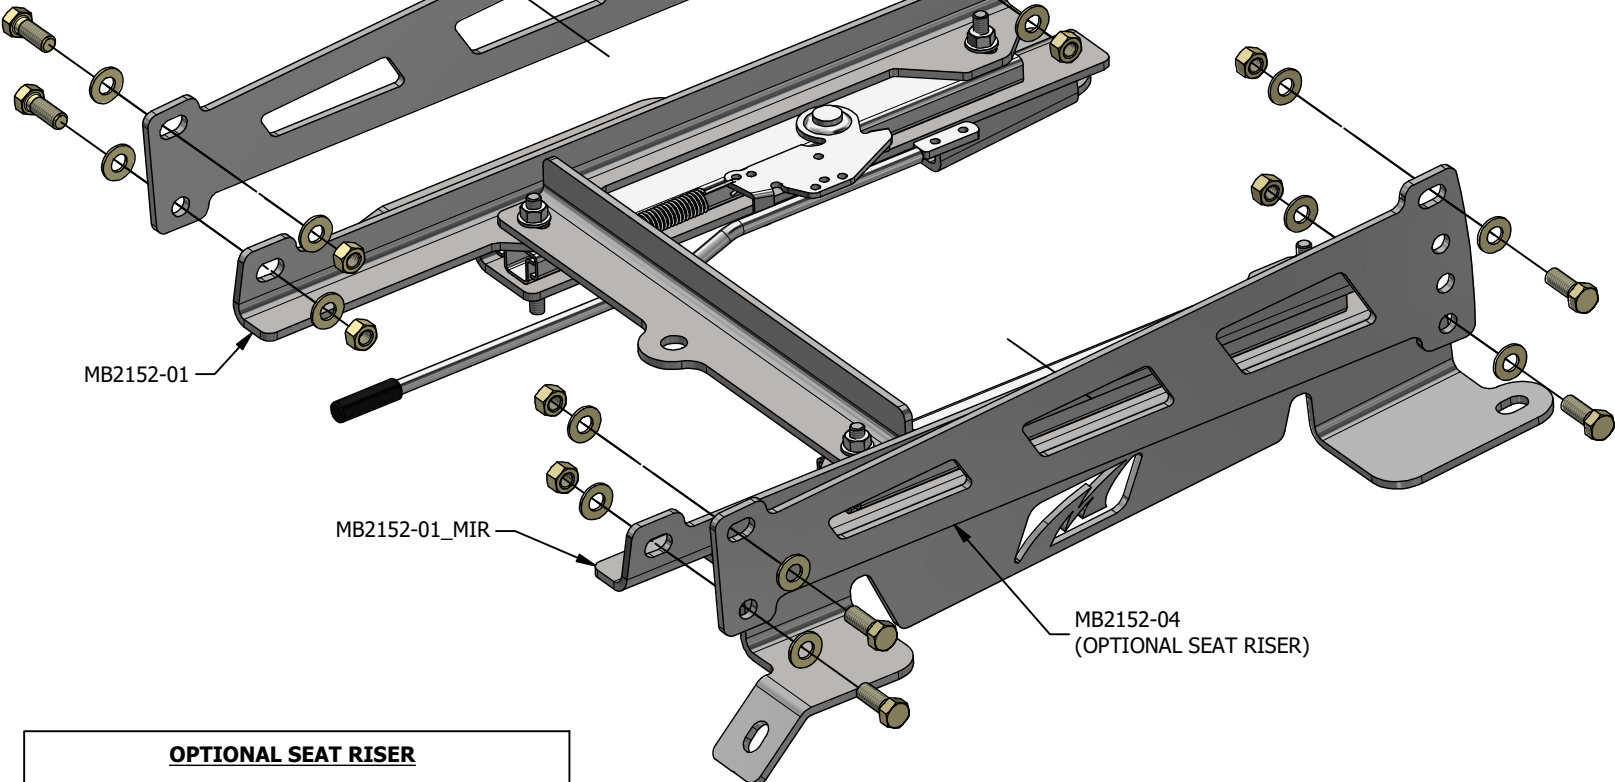

DETAIL A

MB2152 - Installation Instructions JL Front Seat Mount

MB2152 - Installation Instructions JL Front Seat Mount

MB2152-04

EIGHT (8) HEX BOLT
3/8"-16 x 1 GR8

SIXTEEN (16) FLAT WASHER
3/8"

MB2152-04
(OPTIONAL SEAT RISER)

EIGHT (8) NYLOCK NUT
3/8"-16

OPTIONAL SEAT RISER

SEAT CAN BE MOUNTED TO MB2152-01 OR M2152-04
DEPENDING ON THE HEIGHT OF THE DRIVER.