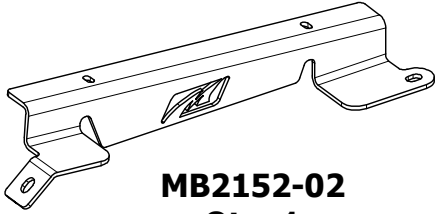

JL/JLU FRONT SEAT MOUNT

2018-CURRENT

INSTALLATION INSTRUCTIONS

MB2152 - Installation Instructions JL Front Seat Mount

MB2152-02
Qty: 1

MB2152-02_MIR
Qty: 1

MB2152-04
Qty: 4

MB2152-03
Qty: 1

MB2152-03_MIR
Qty: 1

MB2152-05
Qty: 2

HEX BOLT
3/8"-16 x 1" GR8
Qty: 16

FLAT WASHER
3/8"
Qty: 32

NYLOCK NUT
3/8"-16 GR8
Qty: 16

FLAT WASHER
5/16"
Qty: 8

SEAT SLIDER KIT
Qty: 2

SEAT SLIDER
Qty: 1

PHILIPS MACHINE SCREW
5/16"-18 x 1"
Qty: 4

HEX NUT
5/16"-18
Qty: 8

MB2152 - Installation Instructions JL Front Seat Mount

SEAT MOUNTING DIMENSIONS

SIDE

BOTTOM

MB2152 - Installation Instructions JL Front Seat Mount