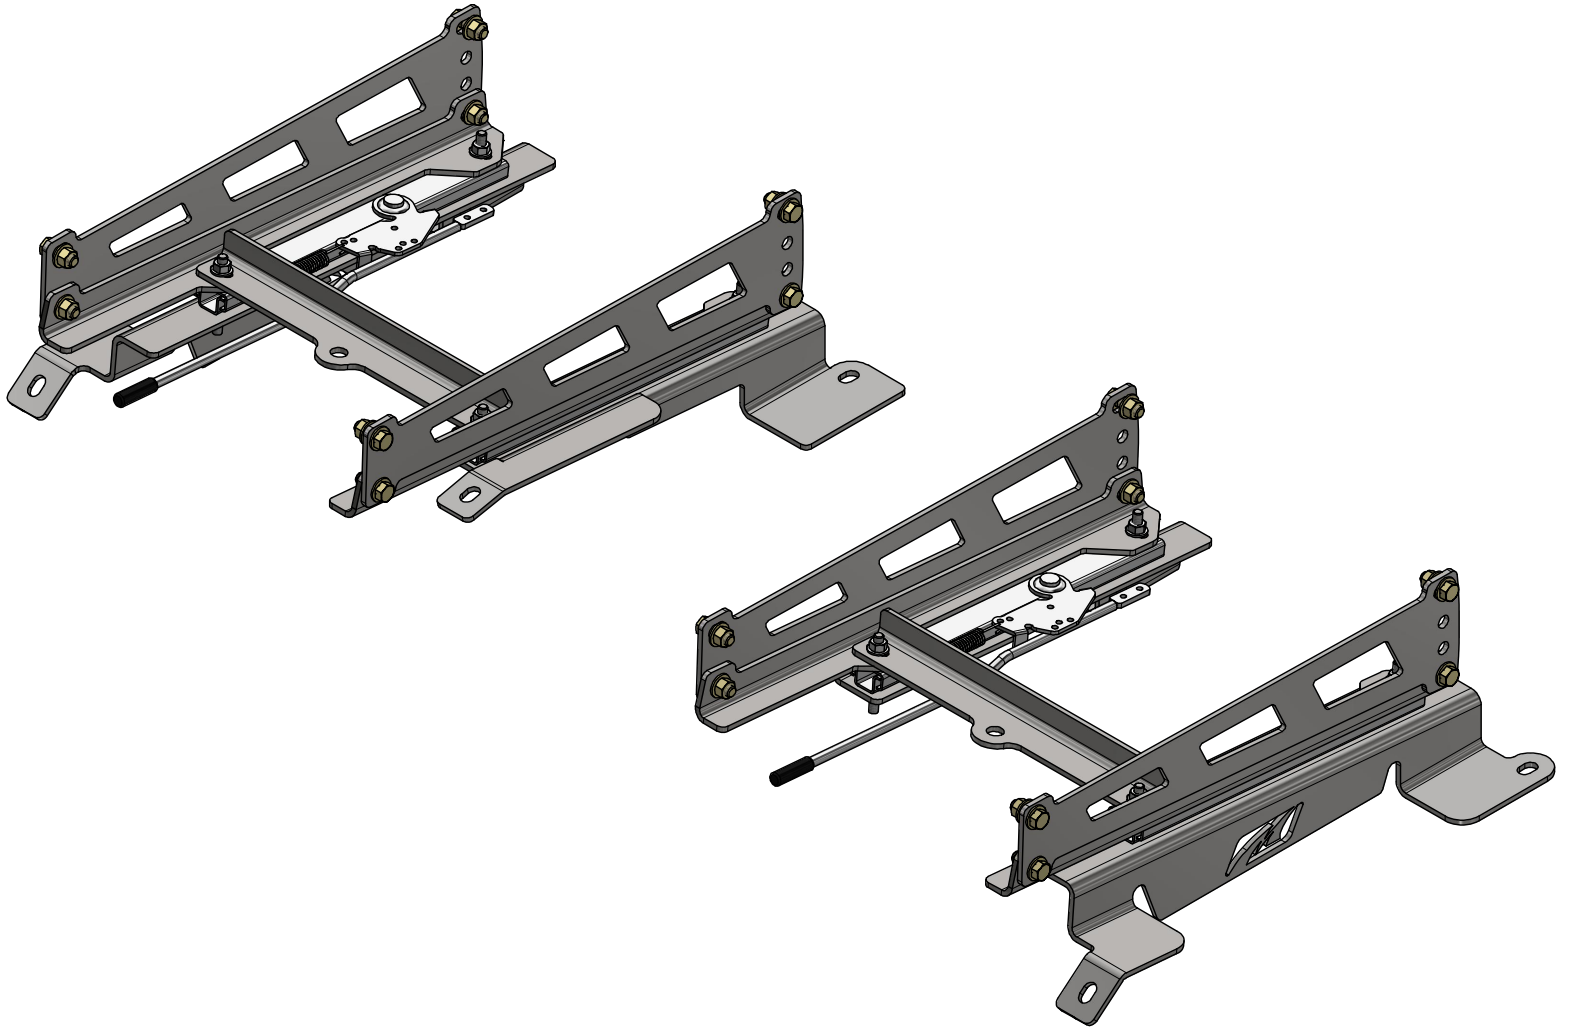

JL/JLU FRONT SEAT MOUNT

2018-CURRENT

INSTALLATION INSTRUCTIONS

MB2152 - Installation Instructions JL Front Seat Mount

MB2152-02
Qty: 1

MB2152-02_MIR
Qty: 1

MB2152-04
Qty: 4

MB2152-03
Qty: 1

MB2152-03_MIR
Qty: 1

MB2152-05
Qty: 2

HEX BOLT
3/8"-16 x 1" GR8
Qty: 16

FLAT WASHER
3/8"
Qty: 32

NYLOCK NUT
3/8"-16 GR8
Qty: 16

FLAT WASHER
5/16"
Qty: 8

SEAT SLIDER KIT
Qty: 2

SEAT SLIDER
Qty: 1

PHILIPS MACHINE SCREW
5/16"-18 x 1"
Qty: 4

HEX NUT
5/16"-18
Qty: 8

MB2152 - Installation Instructions JL Front Seat Mount

SEAT MOUNTING DIMENSIONS

SIDE

BOTTOM

MB2152 - Installation Instructions JL Front Seat Mount

EIGHT (8) NYLOCK NUT
3/8"-16

OPTIONAL SEAT RISER

SEAT CAN BE MOUNTED TO MB2152-01 OR M2152-04
DEPENDING ON THE HEIGHT OF THE DRIVER.