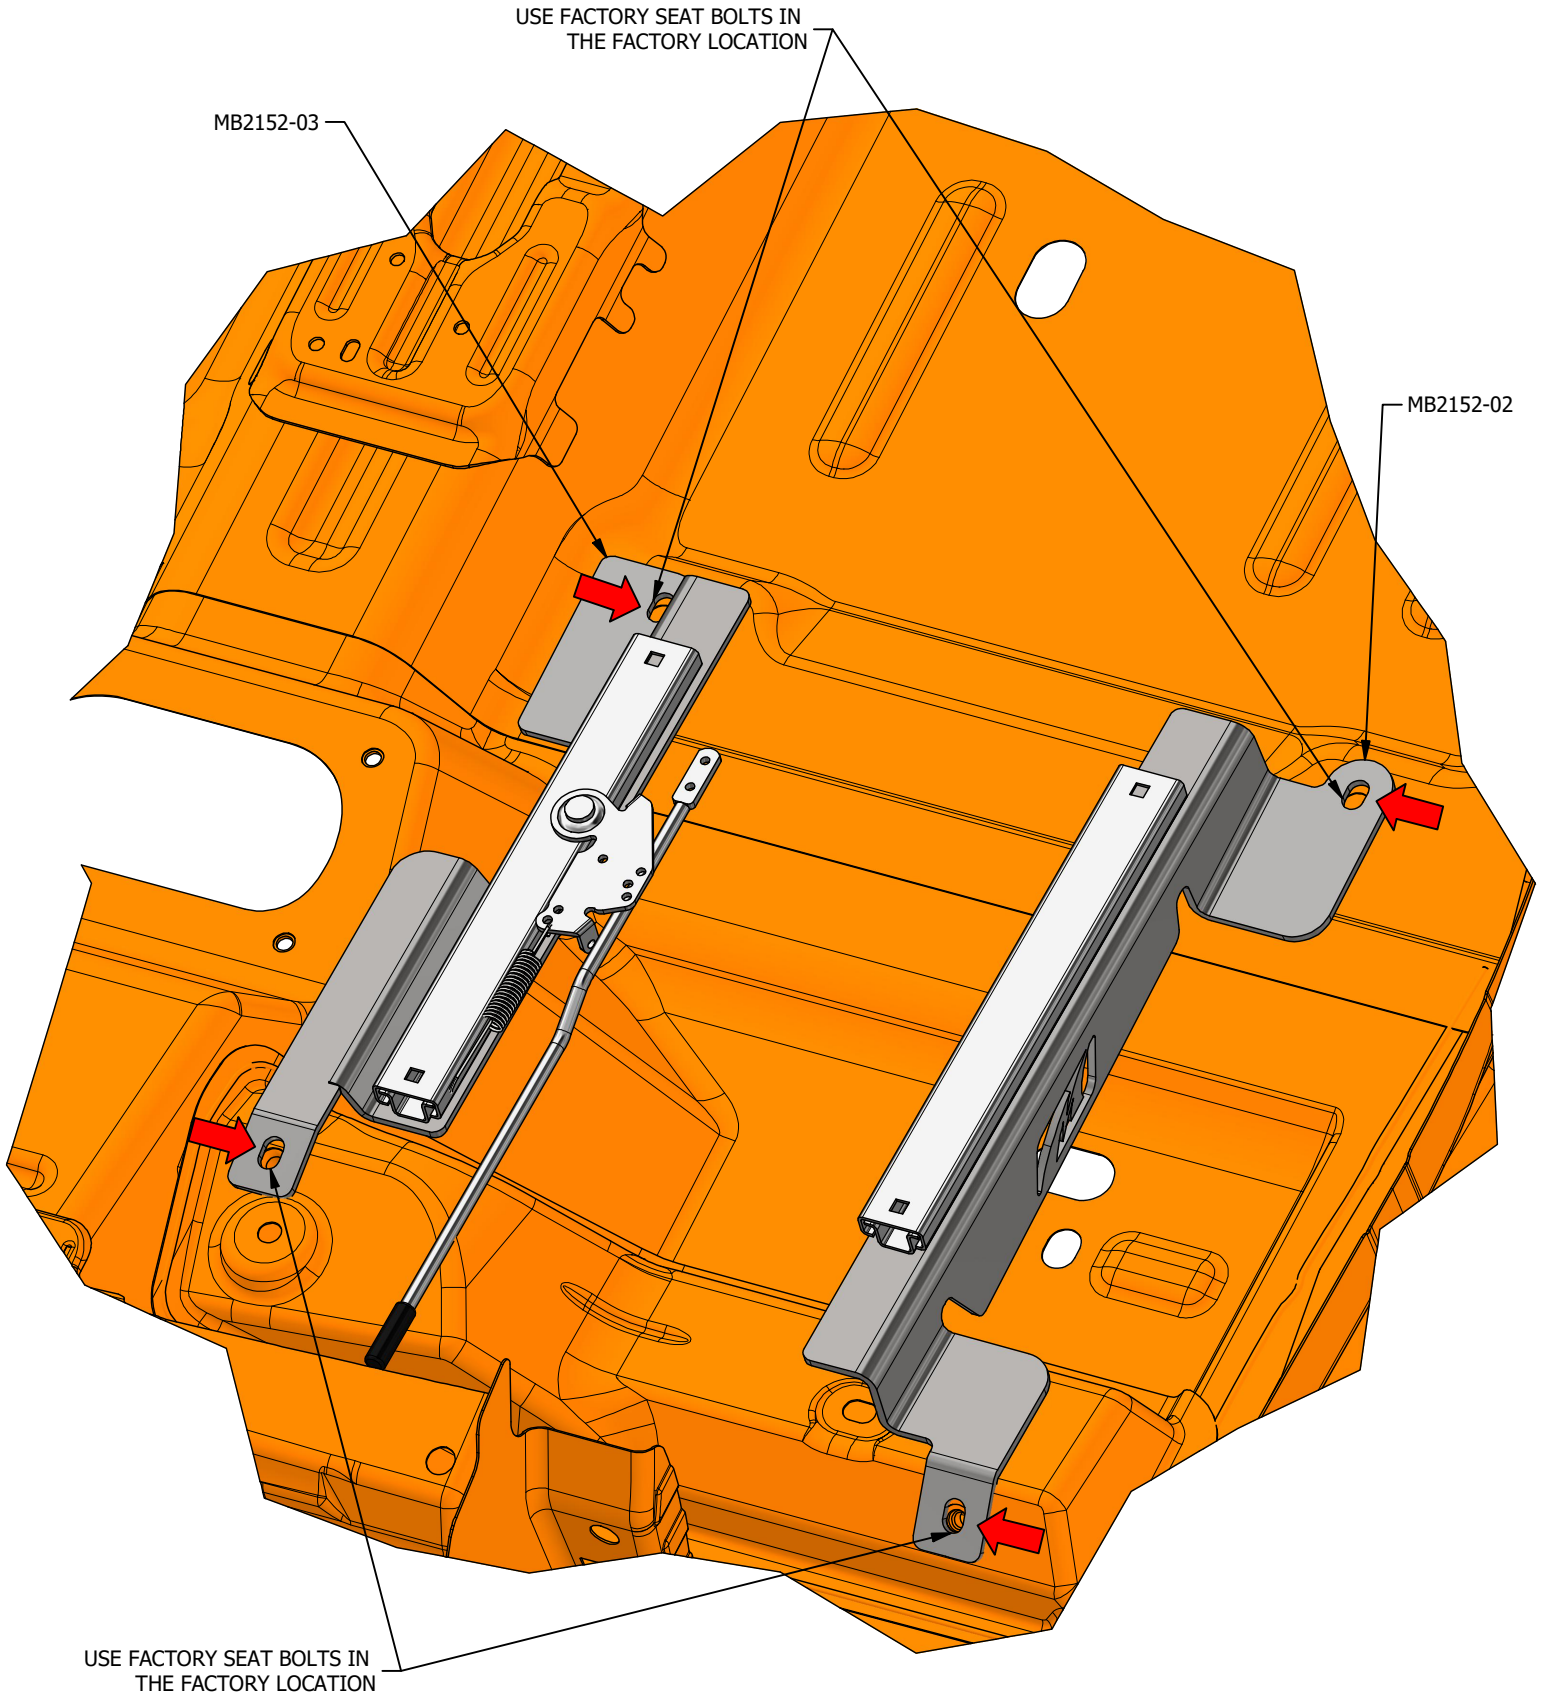

MB2152 - Installation Instructions JL Front Seat Mount