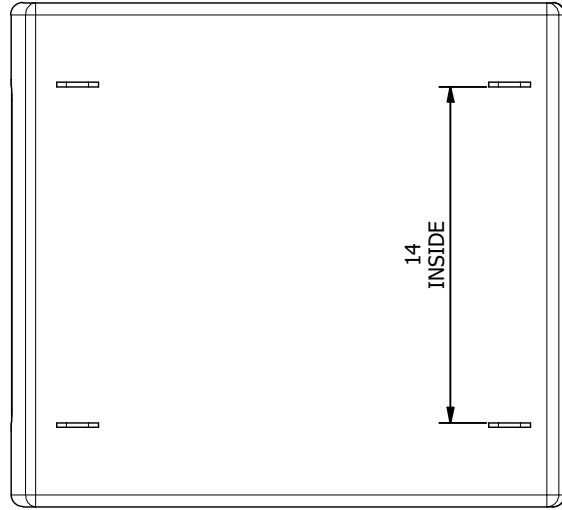

PHILIPS MACHINE SCREW
5/16"-18 x 1"
Qty: 4

HEX NUT
5/16"-18
Qty: 8

MB2152 - Installation Instructions JL Front Seat Mount

SEAT MOUNTING DIMENSIONS

SIDE

BOTTOM

MB2152 - Installation Instructions JL Front Seat Mount