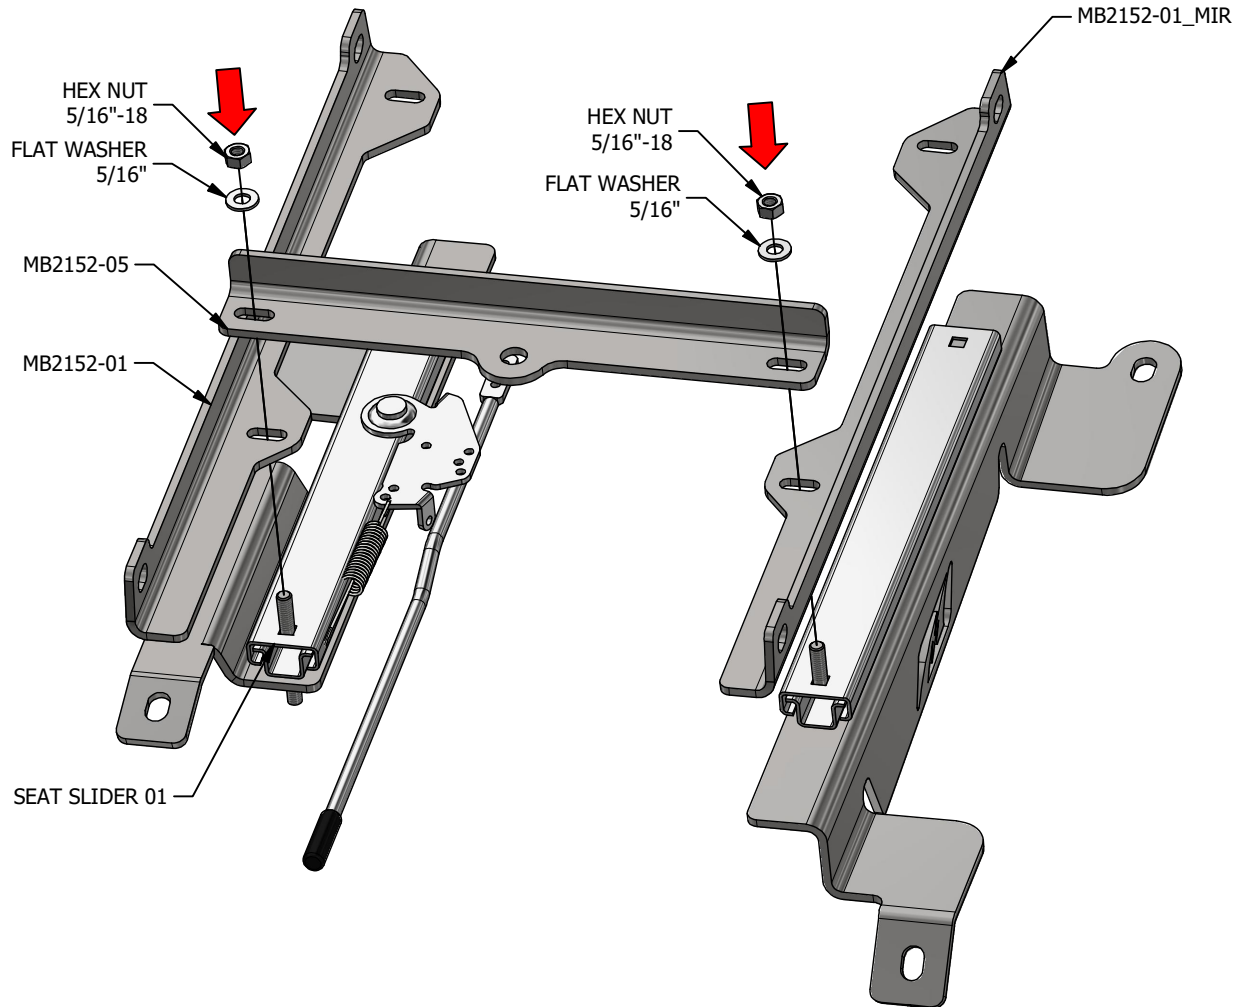

PHILIPS MACHINE SCREW
5/16"-18 x 1"
Qty: 4

HEX NUT
5/16"-18
Qty: 8

MB2152 - Installation Instructions JL Front Seat Mount

SEAT MOUNTING DIMENSIONS

SIDE

BOTTOM

MB2152 - Installation Instructions JL Front Seat Mount

MB2152 - Installation Instructions JL Front Seat Mount

MB2152 - Installation Instructions JL Front Seat Mount

MB2152 - Installation Instructions JL Front Seat Mount

MB2152 - Installation Instructions JL Front Seat Mount