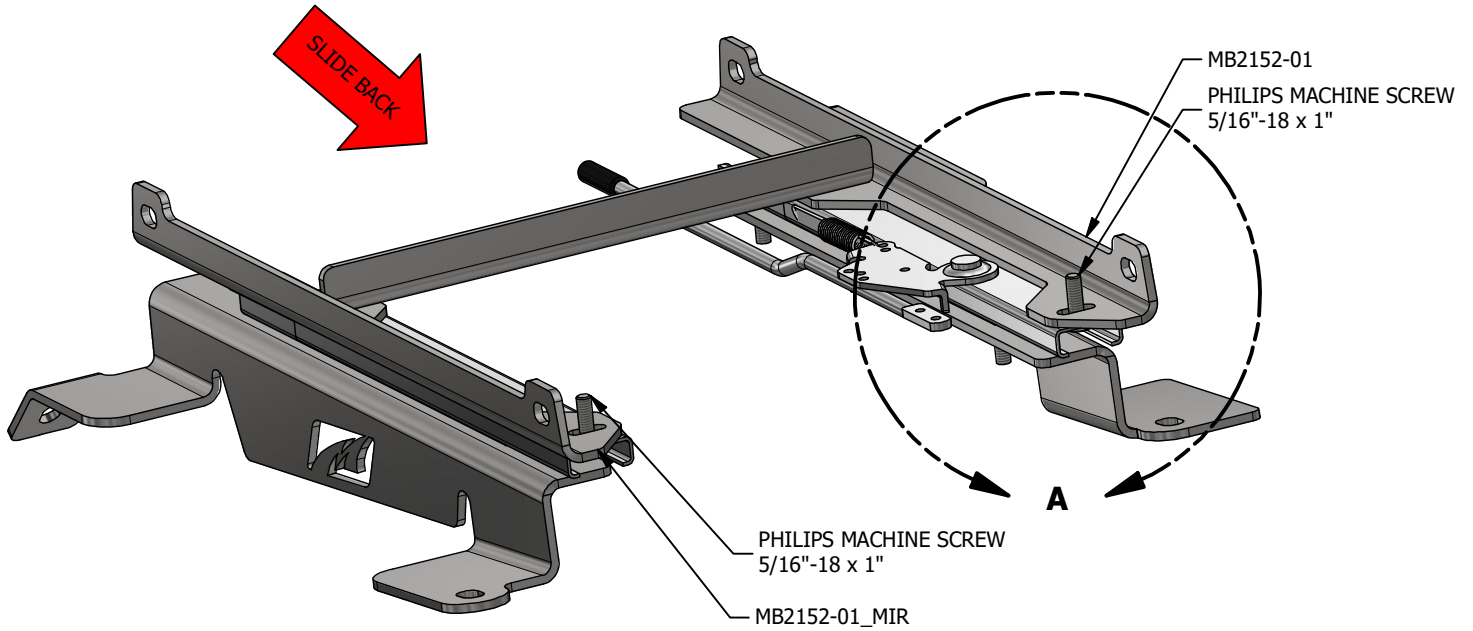

MB2152 - Installation Instructions JL Front Seat Mount

MB2152 - Installation Instructions JL Front Seat Mount

MB2152 - Installation Instructions JL Front Seat Mount

MB2152 - Installation Instructions JL Front Seat Mount

DETAIL A

MB2152 - Installation Instructions JL Front Seat Mount

MB2152 - Installation Instructions JL Front Seat Mount

MB2152-04

EIGHT (8) HEX BOLT
3/8"-16 x 1 GR8

SIXTEEN (16) FLAT WASHER
3/8"

MB2152-04
(OPTIONAL SEAT RISER)