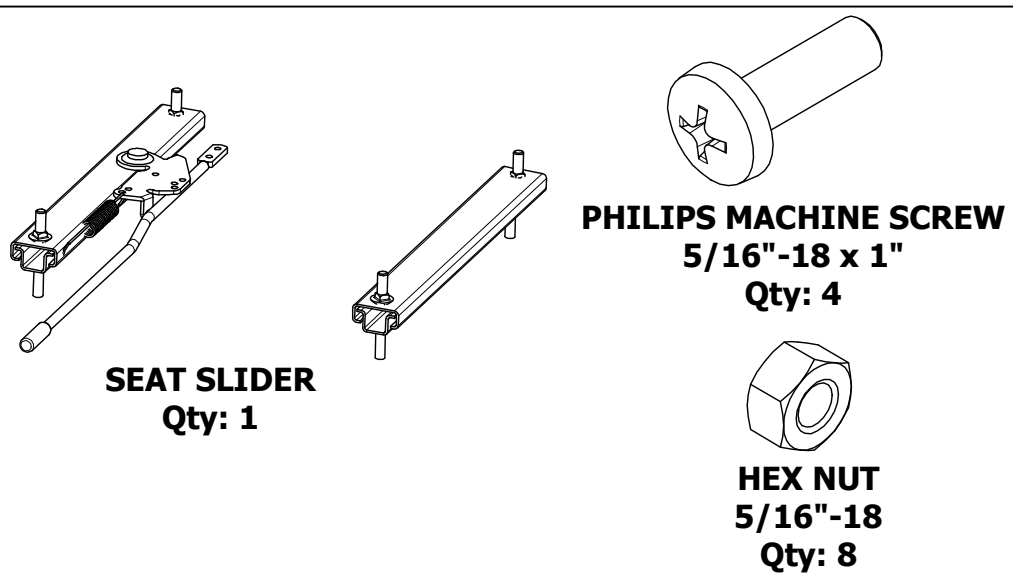

MB2152-03_MIR
Qty: 1

MB2152-05
Qty: 2

HEX BOLT
3/8"-16 x 1" GR8
Qty: 16

FLAT WASHER
3/8"
Qty: 32

NYLOCK NUT
3/8"-16 GR8
Qty: 16

FLAT WASHER
5/16"
Qty: 8

SEAT SLIDER KIT
Qty: 2

SEAT SLIDER
Qty: 1

PHILIPS MACHINE SCREW
5/16"-18 x 1"
Qty: 4

HEX NUT
5/16"-18
Qty: 8

MB2152 - Installation Instructions JL Front Seat Mount

SEAT MOUNTING DIMENSIONS

SIDE

BOTTOM

MB2152 - Installation Instructions JL Front Seat Mount