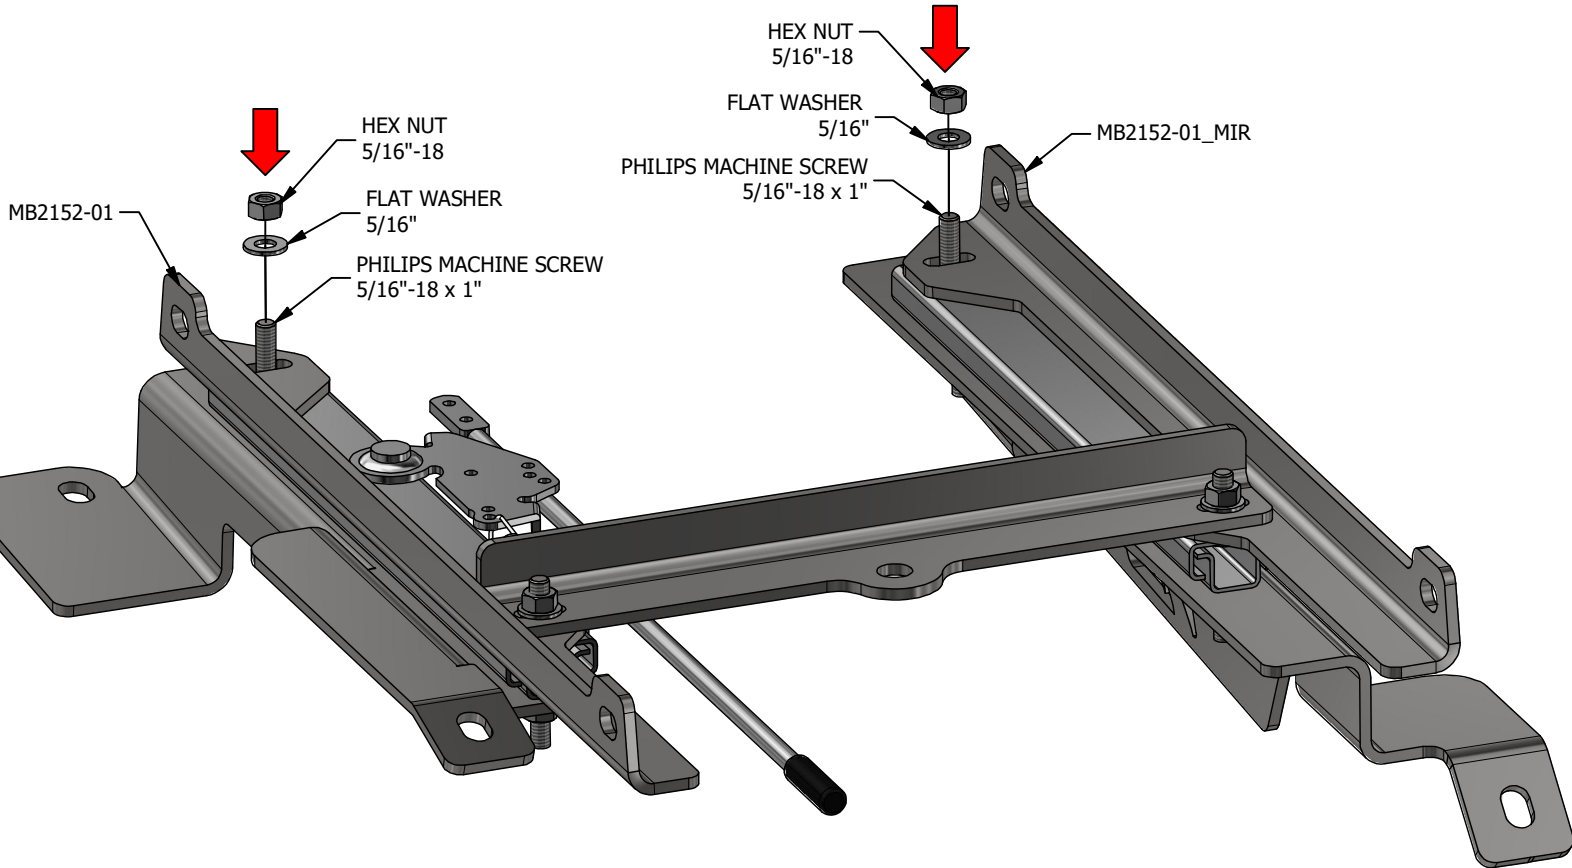

MB2152 - Installation Instructions JL Front Seat Mount

MB2152 - Installation Instructions JL Front Seat Mount

MB2152 - Installation Instructions JL Front Seat Mount

MB2152 - Installation Instructions JL Front Seat Mount

DETAIL A

MB2152 - Installation Instructions JL Front Seat Mount

MB2152 - Installation Instructions JL Front Seat Mount

MB2152-04

EIGHT (8) HEX BOLT
3/8"-16 x 1 GR8

SIXTEEN (16) FLAT WASHER
3/8"

MB2152-04
(OPTIONAL SEAT RISER)