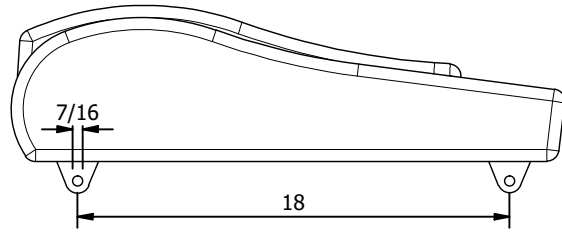

MB2152-03_MIR
Qty: 1

MB2152-05
Qty: 2

HEX BOLT
3/8"-16 x 1" GR8
Qty: 16

FLAT WASHER
3/8"
Qty: 32

NYLOCK NUT
3/8"-16 GR8
Qty: 16

FLAT WASHER
5/16"
Qty: 8

SEAT SLIDER KIT
Qty: 2

SEAT SLIDER
Qty: 1

PHILIPS MACHINE SCREW
5/16"-18 x 1"
Qty: 4

HEX NUT
5/16"-18
Qty: 8

MB2152 - Installation Instructions JL Front Seat Mount

SEAT MOUNTING DIMENSIONS

SIDE

BOTTOM

MB2152 - Installation Instructions JL Front Seat Mount