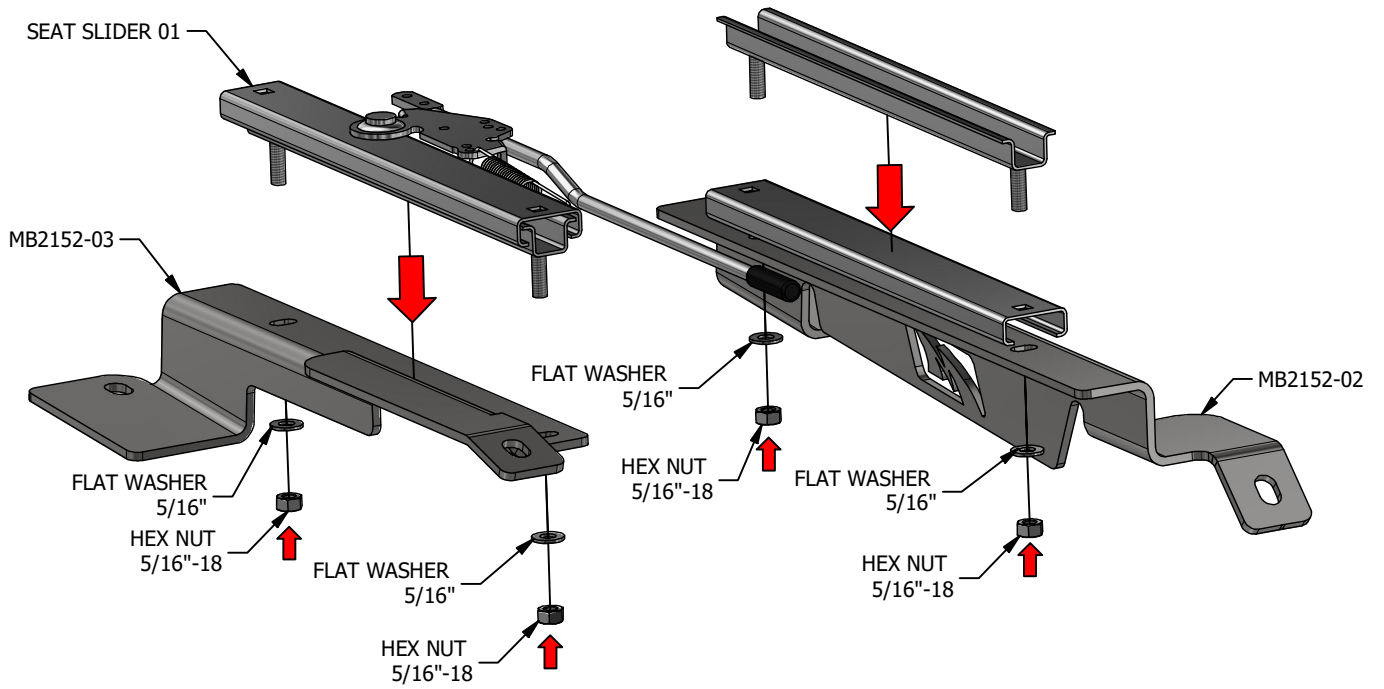

PHILIPS MACHINE SCREW
5/16"-18 x 1"
Qty: 4

HEX NUT
5/16"-18
Qty: 8

MB2152 - Installation Instructions JL Front Seat Mount

SEAT MOUNTING DIMENSIONS

SIDE

BOTTOM

MB2152 - Installation Instructions JL Front Seat Mount