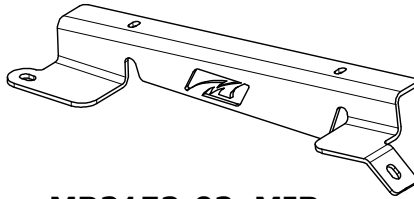

JL/JLU FRONT SEAT MOUNT

2018-CURRENT

INSTALLATION INSTRUCTIONS

MB2152 - Installation Instructions JL Front Seat Mount

MB2152-02
Qty: 1

MB2152-02_MIR
Qty: 1

MB2152-04
Qty: 4

MB2152-03
Qty: 1

MB2152-03_MIR
Qty: 1

MB2152-05
Qty: 2

HEX BOLT
3/8"-16 x 1" GR8
Qty: 16

FLAT WASHER
3/8"
Qty: 32

NYLOCK NUT
3/8"-16 GR8
Qty: 16

FLAT WASHER
5/16"
Qty: 8

SEAT SLIDER KIT
Qty: 2

SEAT SLIDER
Qty: 1

PHILIPS MACHINE SCREW
5/16"-18 x 1"
Qty: 4

HEX NUT
5/16"-18
Qty: 8

MB2152 - Installation Instructions JL Front Seat Mount

SEAT MOUNTING DIMENSIONS

SIDE

BOTTOM

MB2152 - Installation Instructions JL Front Seat Mount