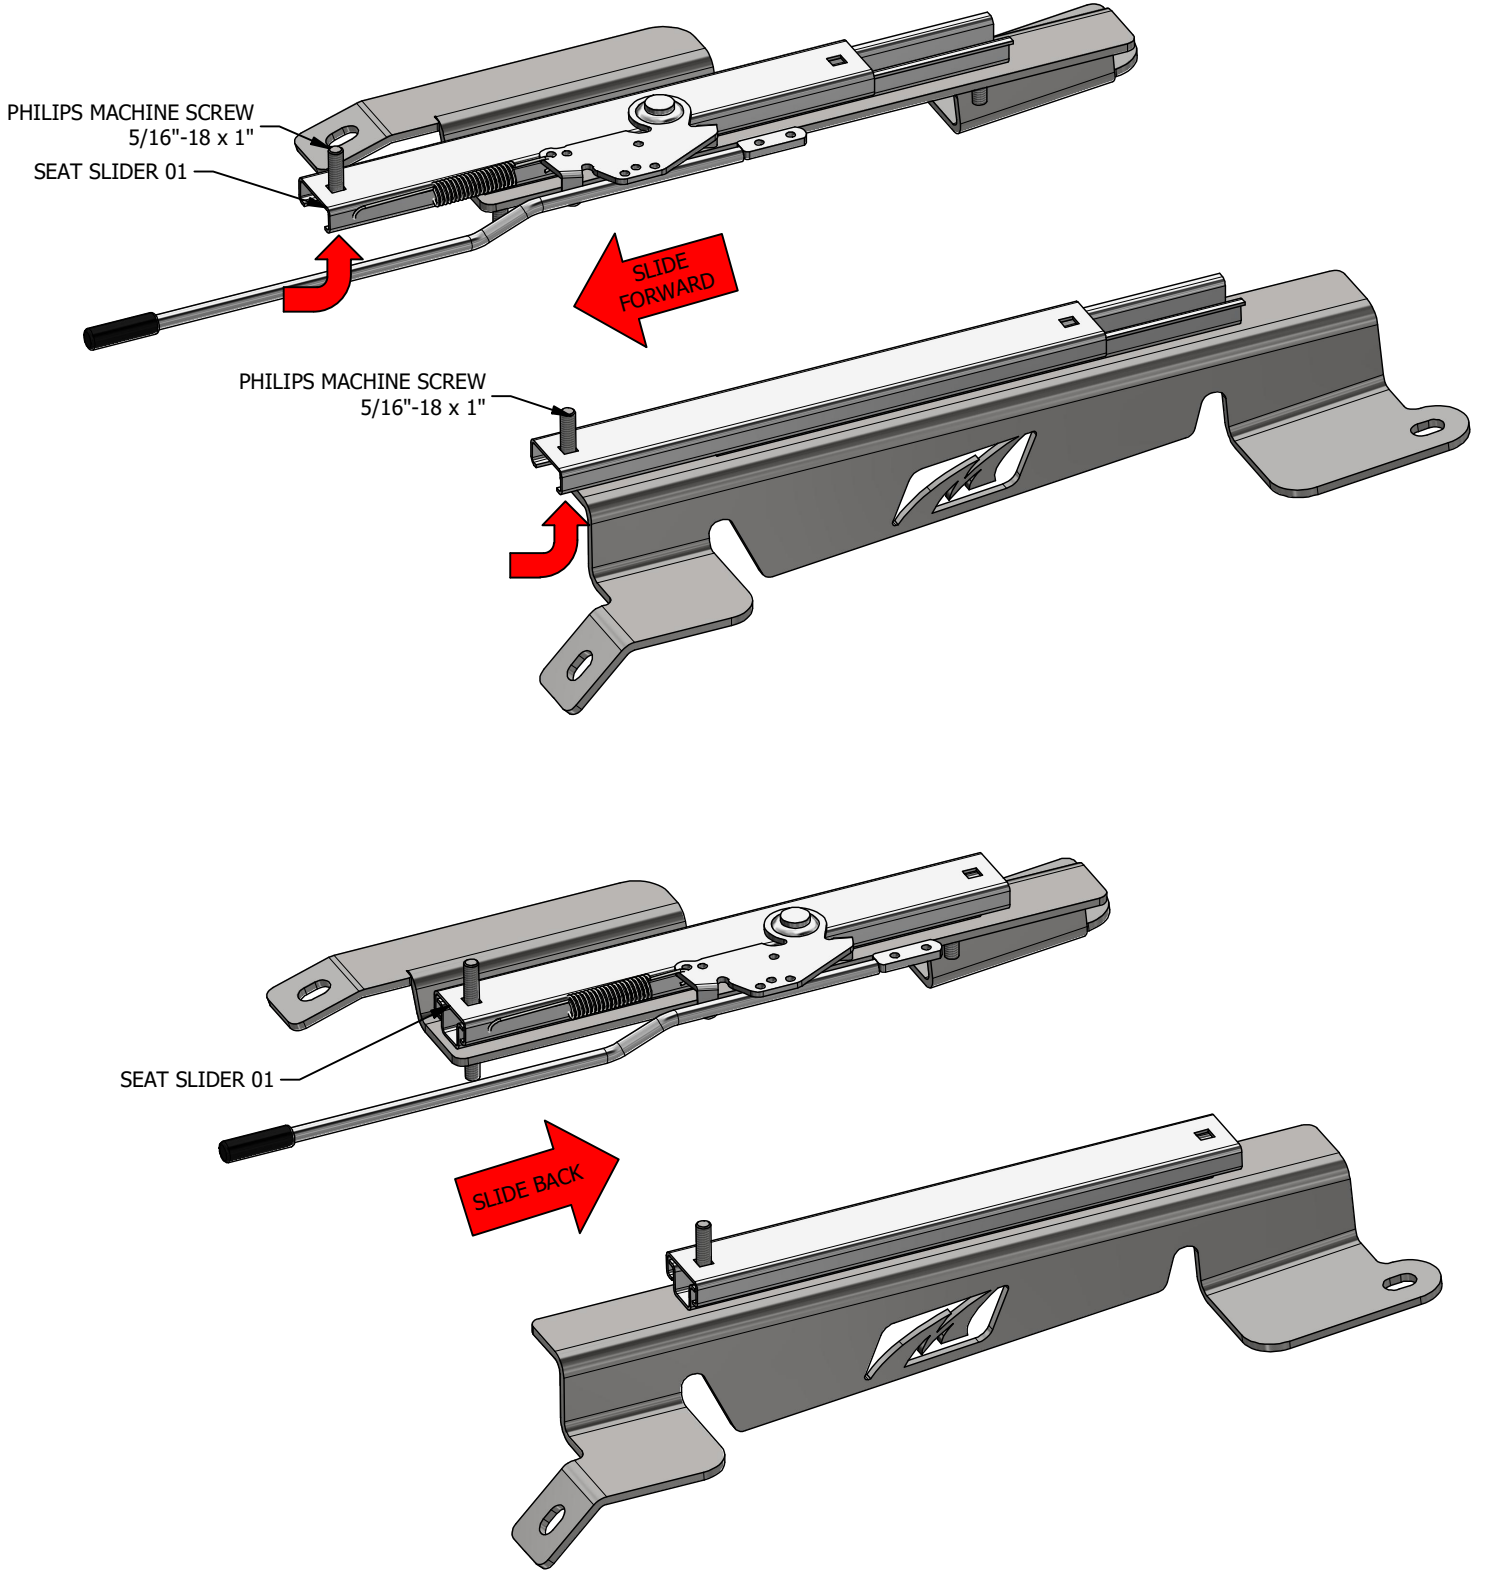

MB2152 - Installation Instructions JL Front Seat Mount