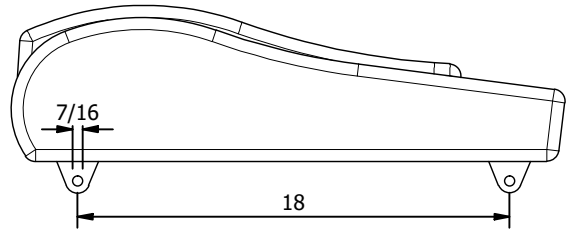

SEAT SLIDER KIT
Qty: 2

SEAT SLIDER
Qty: 1

CARRIAGE BOLT
5/16"-18 x 1"
Qty: 4

NYLOCK NUT
5/16"-18
Qty: 8

MB2152 - Installation Instructions JL Front Seat Mount

SEAT MOUNTING DIMENSIONS

SIDE

BOTTOM