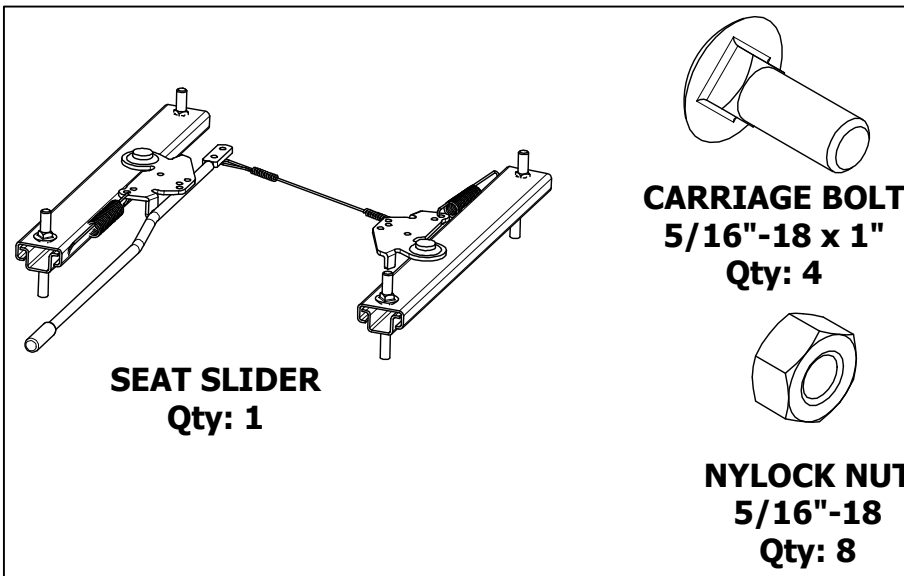

SEAT SLIDER KIT
Qty: 2

SEAT SLIDER
Qty: 1

CARRIAGE BOLT
5/16"-18 x 1"
Qty: 4

NYLOCK NUT
5/16"-18
Qty: 8