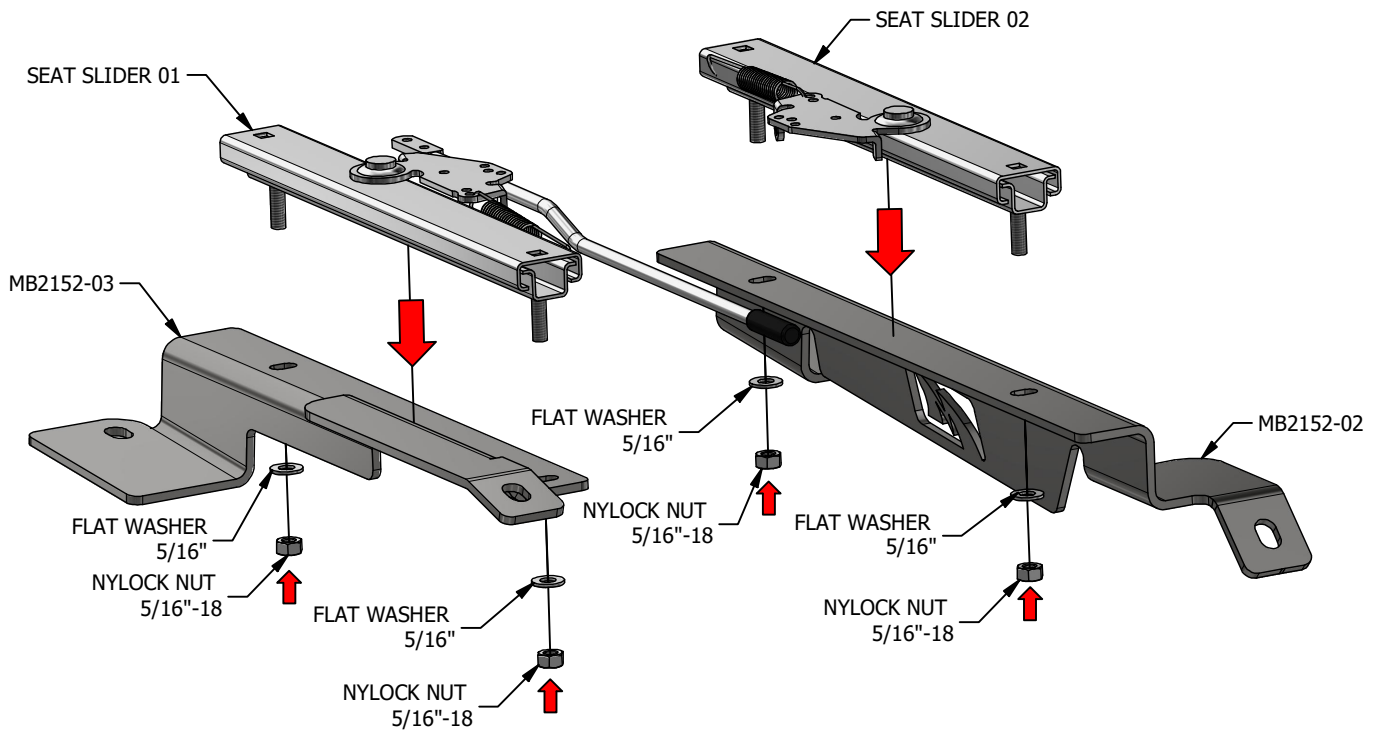

SEAT SLIDER KIT
Qty: 2

SEAT SLIDER
Qty: 1

CARRIAGE BOLT
5/16"-18 x 1"
Qty: 4

NYLOCK NUT
5/16"-18
Qty: 8

MB2152 - Installation Instructions JL Front Seat Mount

SEAT MOUNTING DIMENSIONS

SIDE

BOTTOM

MB2152 - Installation Instructions JL Front Seat Mount

MB2152 - Installation Instructions JL Front Seat Mount

MB2152 - Installation Instructions JL Front Seat Mount

MB2152 - Installation Instructions JL Front Seat Mount