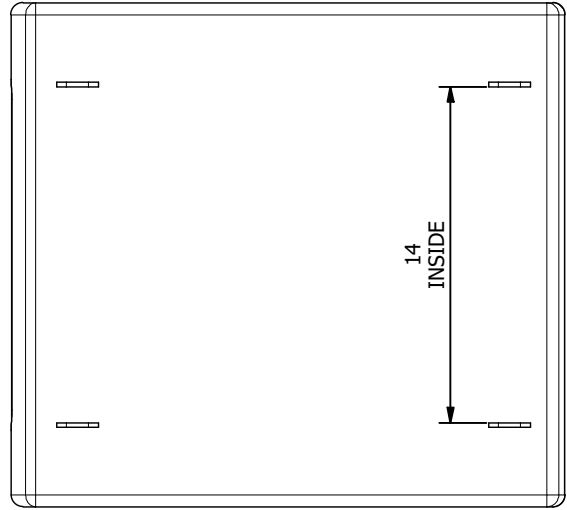

SEAT SLIDER KIT
Qty: 2

SEAT SLIDER
Qty: 1

CARRIAGE BOLT
5/16"-18 x 1"
Qty: 4

NYLOCK NUT
5/16"-18
Qty: 8

MB2152 - Installation Instructions JL Front Seat Mount

SEAT MOUNTING DIMENSIONS

SIDE

BOTTOM