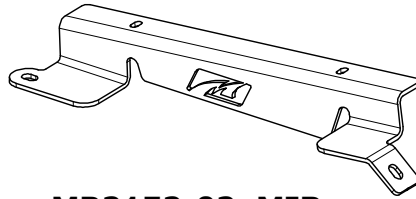

MB2152 - Installation Instructions JL Front Seat Mount

JL/JLU FRONT SEAT MOUNT

2018-CURRENT

INSTALLATION INSTRUCTIONS

MB2152 - Installation Instructions JL Front Seat Mount

MB2152-02
Qty: 1

MB2152-02_MIR
Qty: 1

MB2152-04
Qty: 4

MB2152-03
Qty: 1

MB2152-03_MIR
Qty: 1

MB2152-05
Qty: 2

HEX BOLT
3/8"-16 x 1" GR8
Qty: 16

FLAT WASHER
3/8"
Qty: 32

NYLOCK NUT
3/8"-16 GR8
Qty: 16

FLAT WASHER
5/16"
Qty: 8