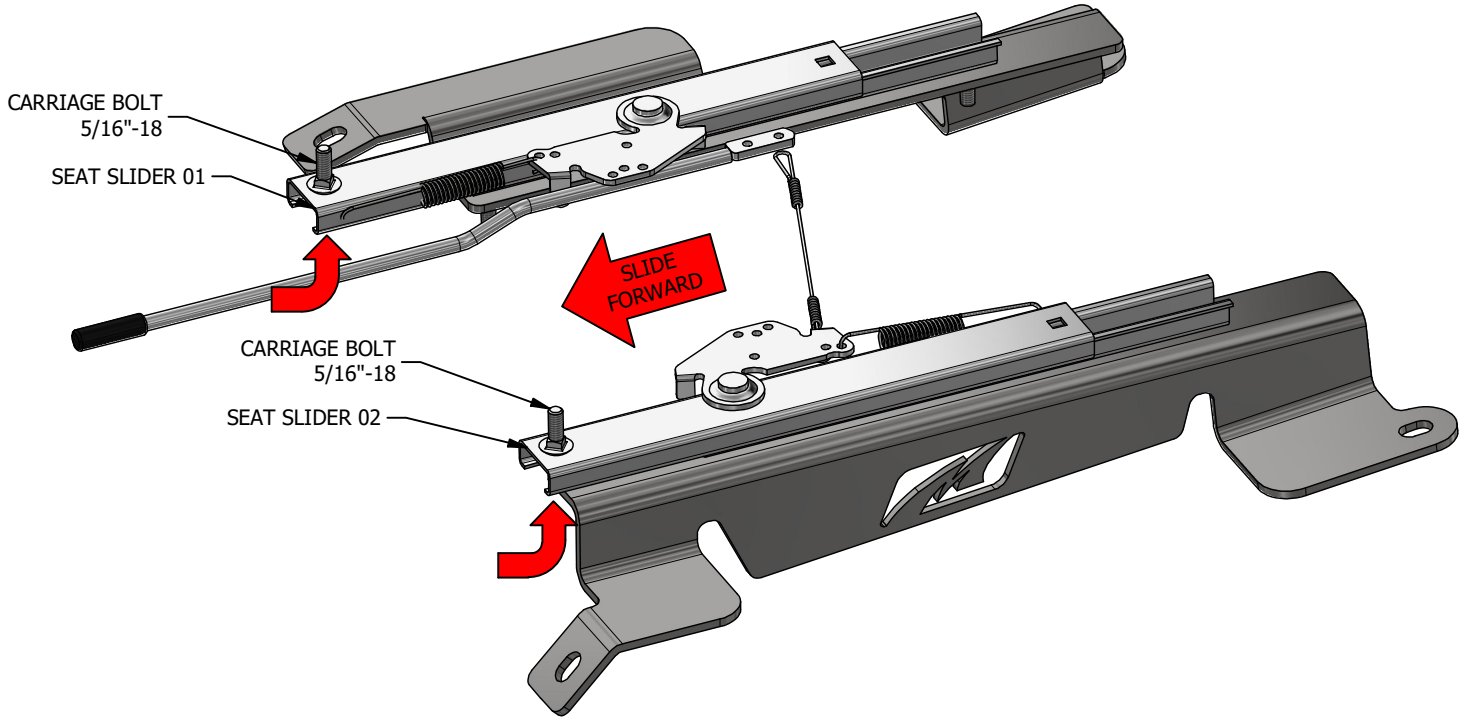

MB2152 - Installation Instructions JL Front Seat Mount

MB2152 - Installation Instructions JL Front Seat Mount

MB2152 - Installation Instructions JL Front Seat Mount

MB2152 - Installation Instructions JL Front Seat Mount