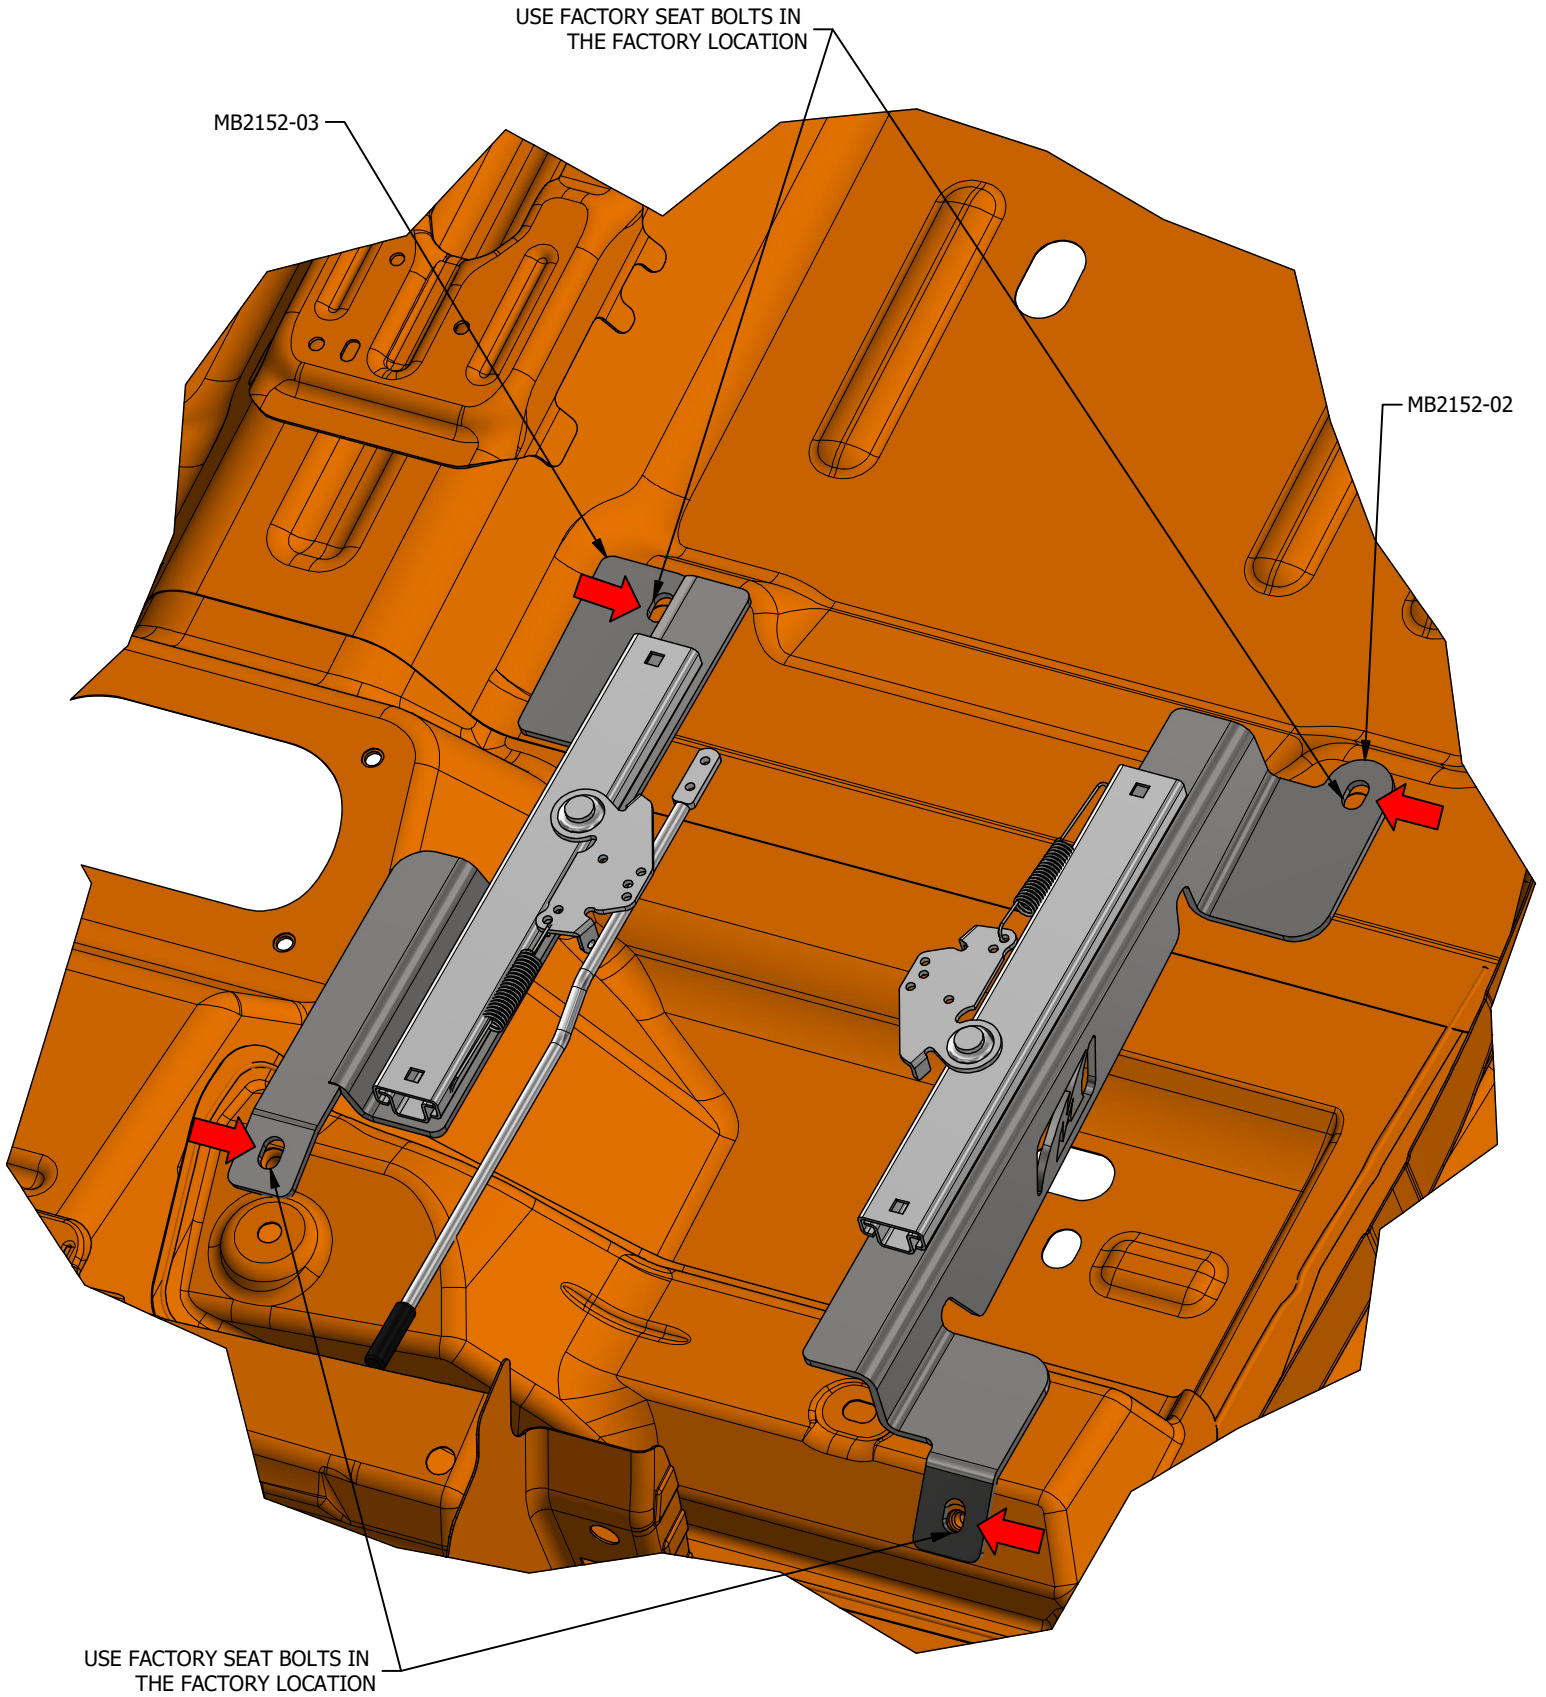

MB2152 - Installation Instructions JL Front Seat Mount