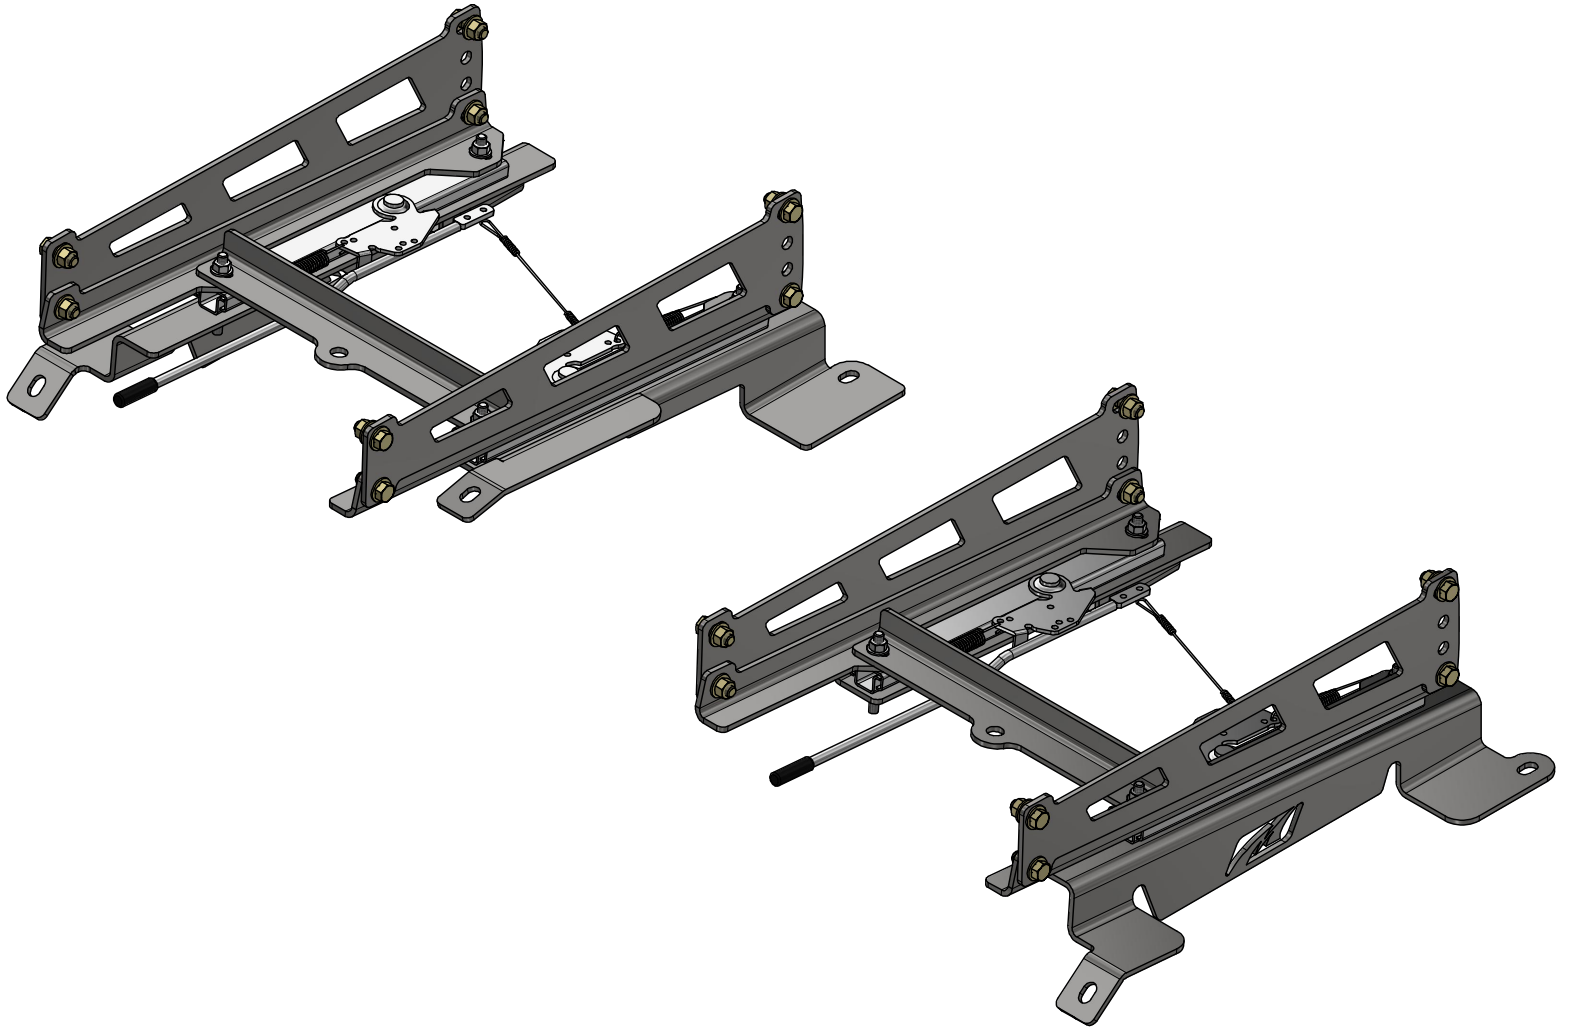

MB2152 - Installation Instructions JL Front Seat Mount

JL/JLU FRONT SEAT MOUNT

2018-CURRENT

INSTALLATION INSTRUCTIONS

MB2152 - Installation Instructions JL Front Seat Mount

MB2152-02
Qty: 1

MB2152-02_MIR
Qty: 1

MB2152-04
Qty: 4

MB2152-03
Qty: 1

MB2152-03_MIR
Qty: 1

MB2152-05
Qty: 2

HEX BOLT
3/8"-16 x 1" GR8
Qty: 16

FLAT WASHER
3/8"
Qty: 32

NYLOCK NUT
3/8"-16 GR8
Qty: 16

FLAT WASHER
5/16"
Qty: 8

SEAT SLIDER KIT
Qty: 2

SEAT SLIDER
Qty: 1

CARRIAGE BOLT
5/16"-18 x 1"
Qty: 4

NYLOCK NUT
5/16"-18
Qty: 8

MB2152 - Installation Instructions JL Front Seat Mount

SEAT MOUNTING DIMENSIONS

SIDE

BOTTOM

OPTIONAL SEAT RISER

SEAT CAN BE MOUNTED TO MB2152-01 OR M2152-04
DEPENDING ON THE HEIGHT OF THE DRIVER.