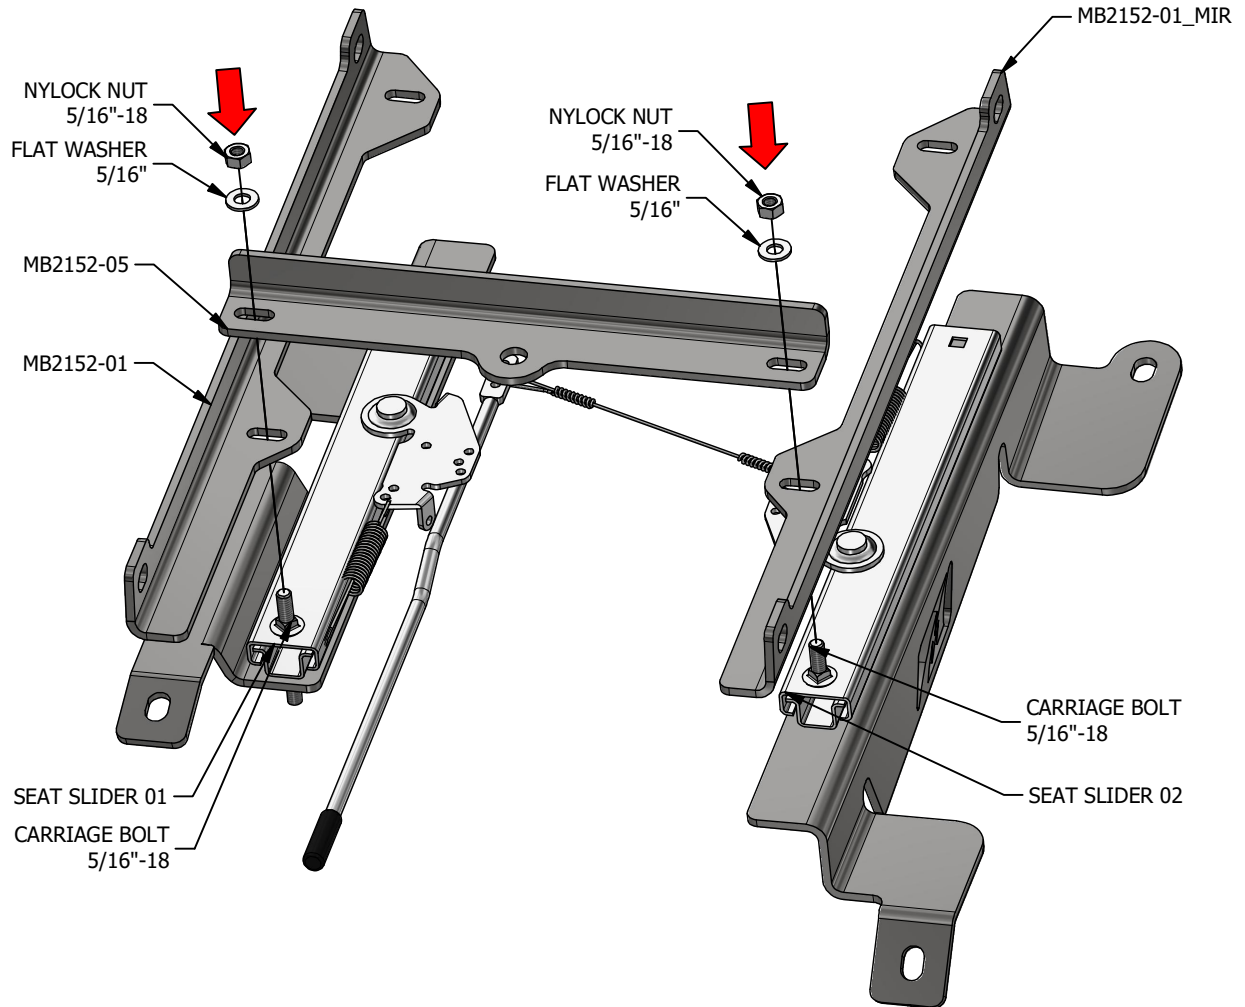

MB2152 - Installation Instructions JL Front Seat Mount

MB2152 - Installation Instructions JL Front Seat Mount

MB2152 - Installation Instructions JL Front Seat Mount

MB2152 - Installation Instructions JL Front Seat Mount

MB2152 - Installation Instructions JL Front Seat Mount

MB2152 - Installation Instructions JL Front Seat Mount

DETAIL A

MB2152 - Installation Instructions JL Front Seat Mount

MB2152 - Installation Instructions JL Front Seat Mount