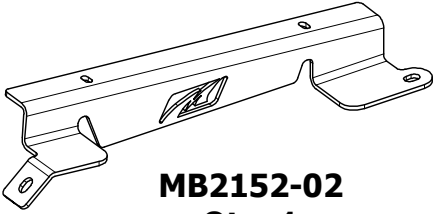

MB2152 - Installation Instructions JL Front Seat Mount

JL/JLU FRONT SEAT MOUNT

2018-CURRENT

INSTALLATION INSTRUCTIONS

MB2152 - Installation Instructions JL Front Seat Mount

MB2152-02
Qty: 1

MB2152-02_MIR
Qty: 1

MB2152-04
Qty: 4

MB2152-03
Qty: 1

MB2152-03_MIR
Qty: 1

MB2152-05
Qty: 2

HEX BOLT
3/8"-16 x 1" GR8
Qty: 16

FLAT WASHER
3/8"
Qty: 32

NYLOCK NUT
3/8"-16 GR8
Qty: 16

FLAT WASHER
5/16"
Qty: 8