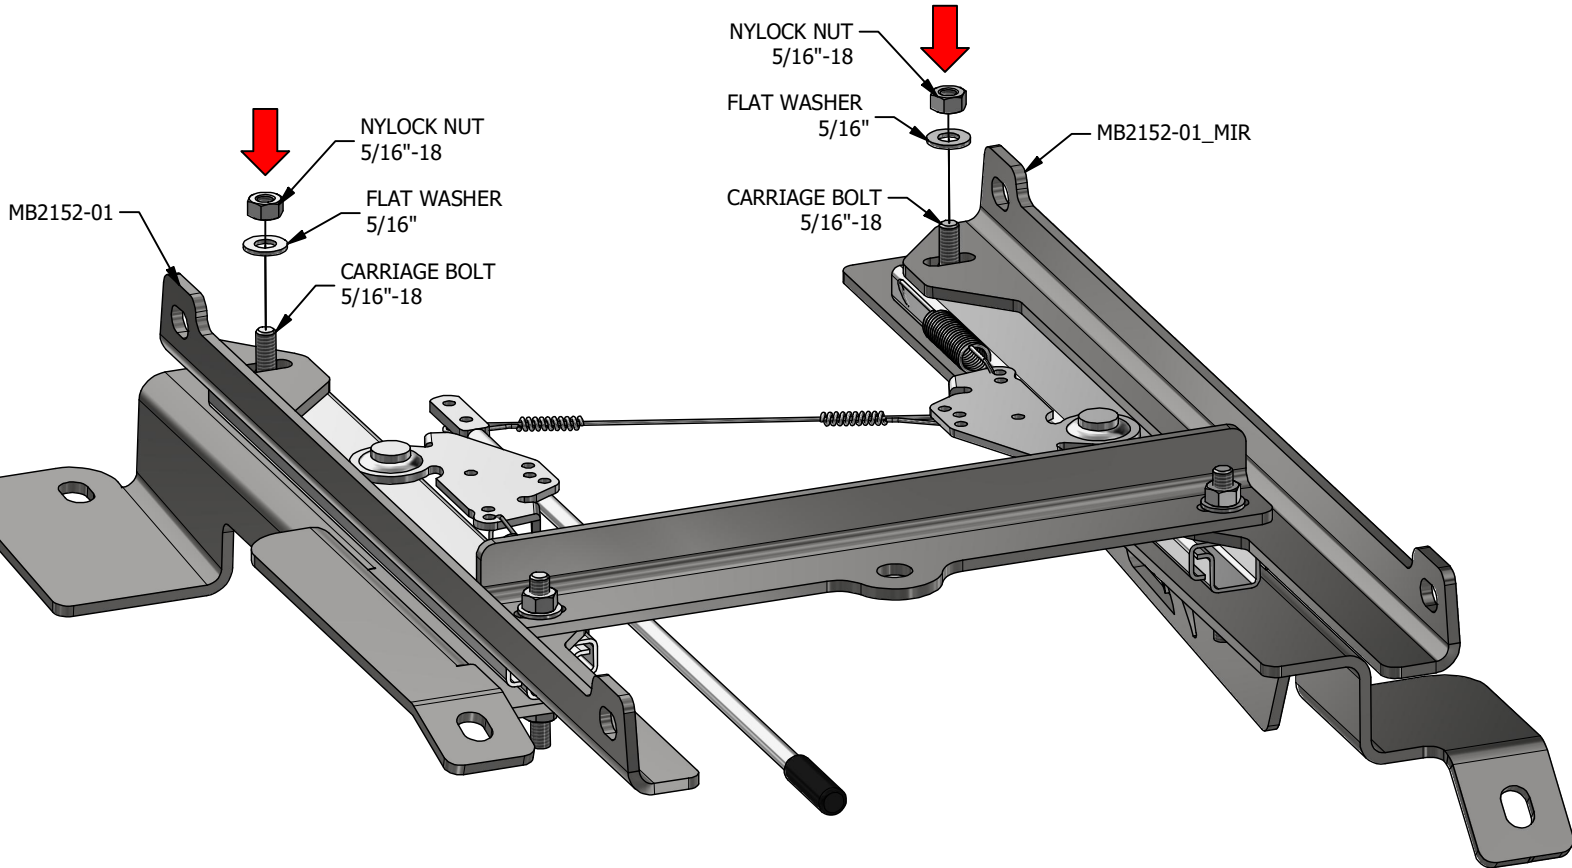

MB2152 - Installation Instructions JL Front Seat Mount

MB2152 - Installation Instructions JL Front Seat Mount

DETAIL A

MB2152 - Installation Instructions JL Front Seat Mount

MB2152 - Installation Instructions JL Front Seat Mount

MB2152-04

EIGHT (8) HEX BOLT
3/8"-16 x 1 GR8

SIXTEEN (16) FLAT WASHER
3/8"

MB2152-04
(OPTIONAL SEAT RISER)

EIGHT (8) NYLOCK NUT
3/8"-16

MB2152-01

MB2152-01_MIR

MB2152-04
(OPTIONAL SEAT RISER)