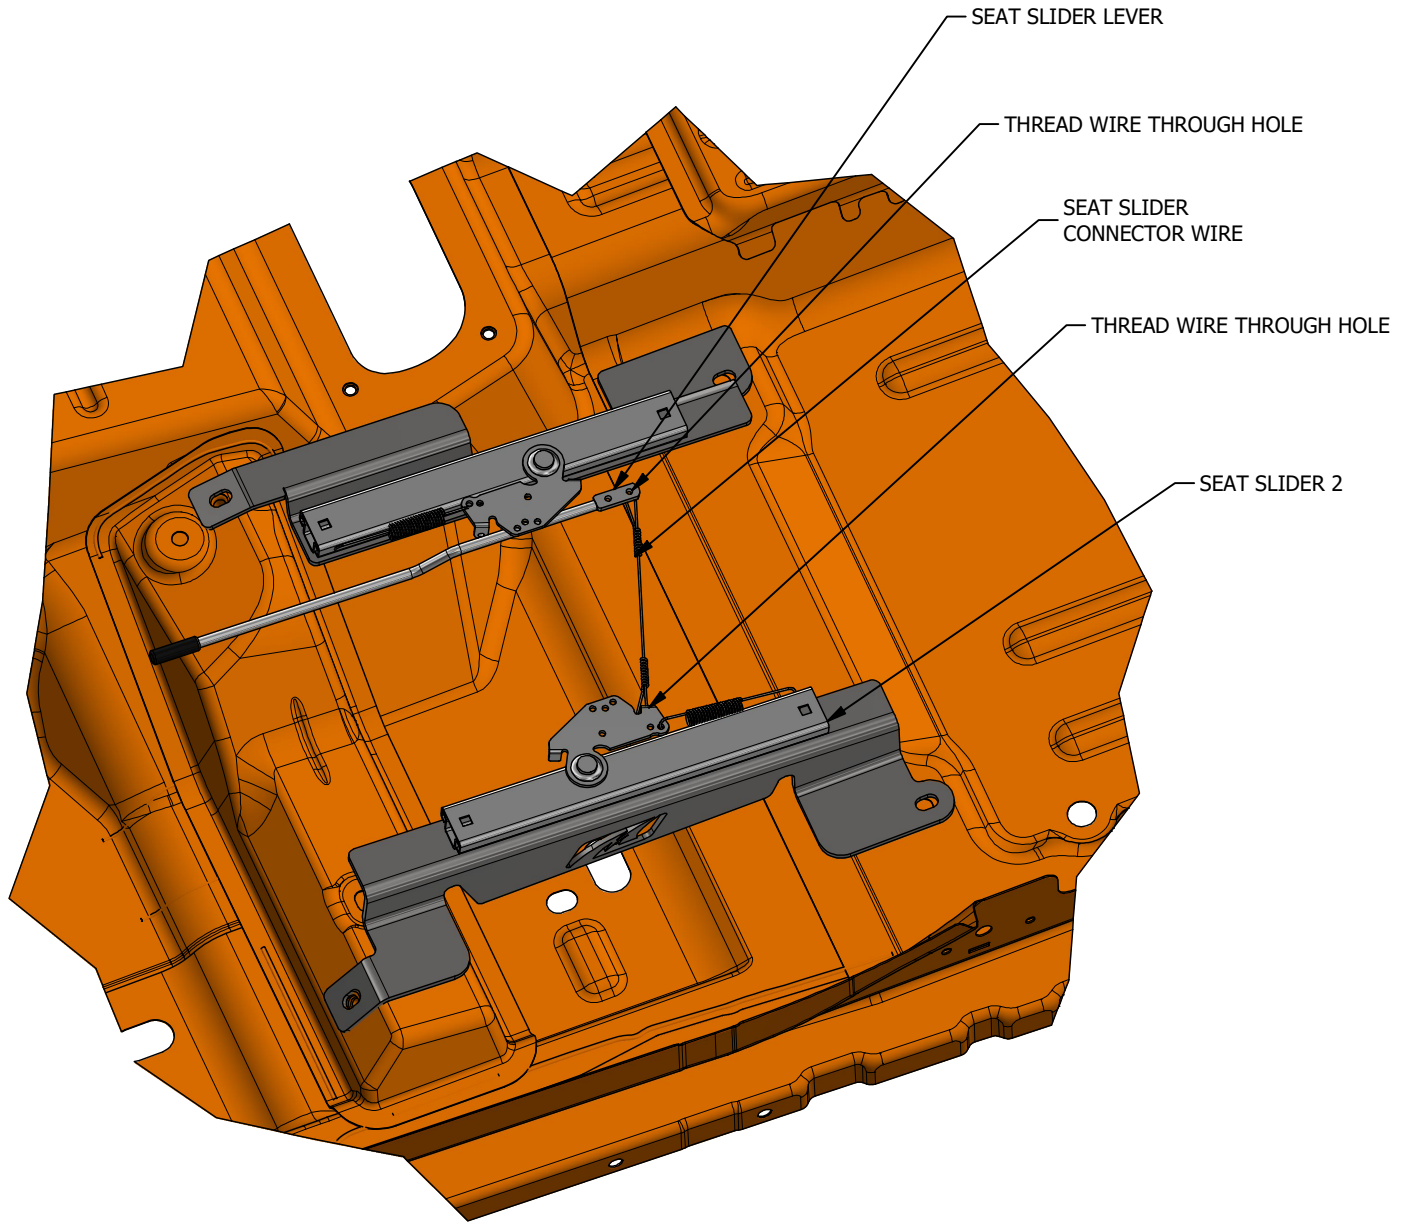

MB2152 - Installation Instructions JL Front Seat Mount