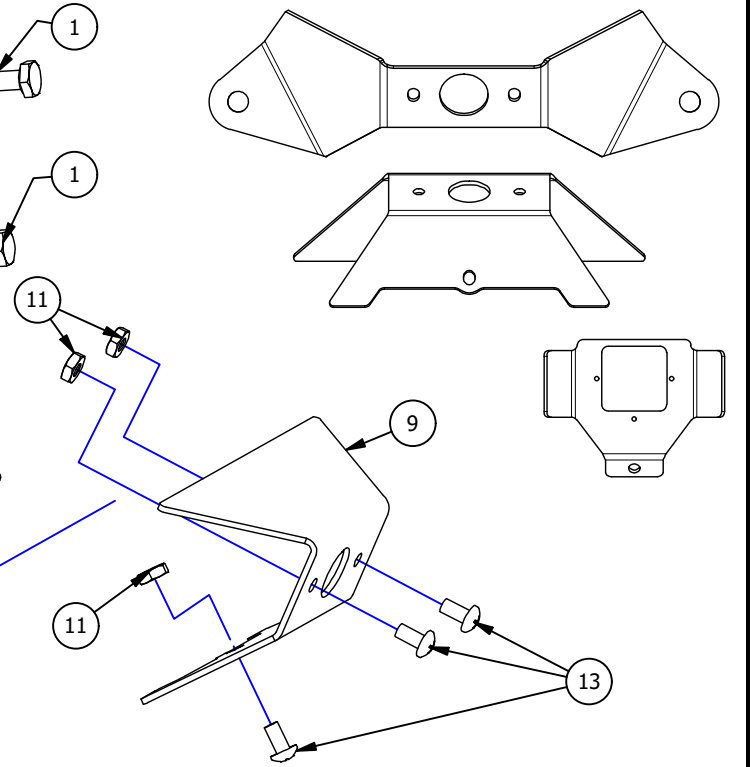

PARTS LIST			
ITEM	QTY	PART NUMBER	DESCRIPTION
1	8		Bolt 1/4" UNC x 0.75" lg
2	8		Flat Washer 1/4"
3	3	M3-0.5 x 6mm long	Socket Cap Screw
4	1	MB2025-02	Plate 02
5	1	MB2025-03	Plate 03
6	1	MB2025-04	Plate 04
7	2	MB2115-01	Plate 01
8	1	MB2115-02	Plate 02
9	1	MB2115-03B	Plate 03B
10	1	MB2115-04	Plate 04
11	3		Nylock Nut #10-24
12	8		Rivnut 1/4" UNC
13	3		Screw #10-24 x 1/2" lg
14	4		Nylock Nut 1/4"-20

REMOVE BACK UP CAMERA FROM STOCK JL TIRE CARRIER. INSTALL TO PLATE #MB1077-04 USING THREE (3) SCREWS PROVIDED

Dwg/Part No: **MB2115**
 Description: **JL Tag Relocator w/ Camera Mount**
 Sheet No: **1** of **1**
 Rev No: **0**
 Mat'l: