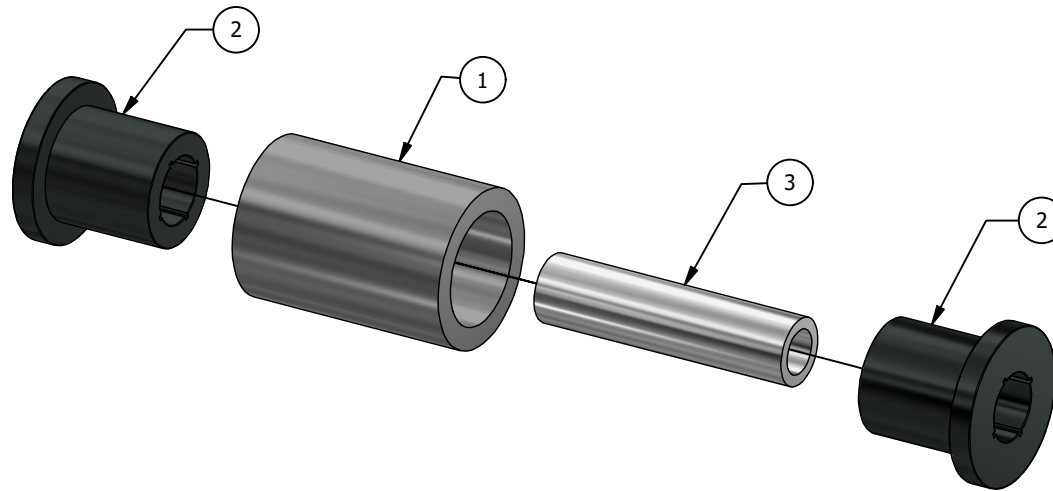

## PARTS LIST

ITEM	QTY	PART NUMBER	DESCRIPTION
1	1	MB2043-Tube 01	DOM 1.75 OD x 0.250 Wall x 2.500 Long
2	2	MB2043-Bushing 01	Poly Bushing 1.25 OD Shank x 0.75 ID Hole
3	1	MB2043-Bushing Liner 01	Steel Liner for Poly Bushing

Dwg/Part No:

**MB2043 - Shipping**

Description:

**Poly Bushing & DOM Sleeve Kit 3" Wide**

 Sheet No: **1** of **1**

 Rev No: **0**

Mat'l: