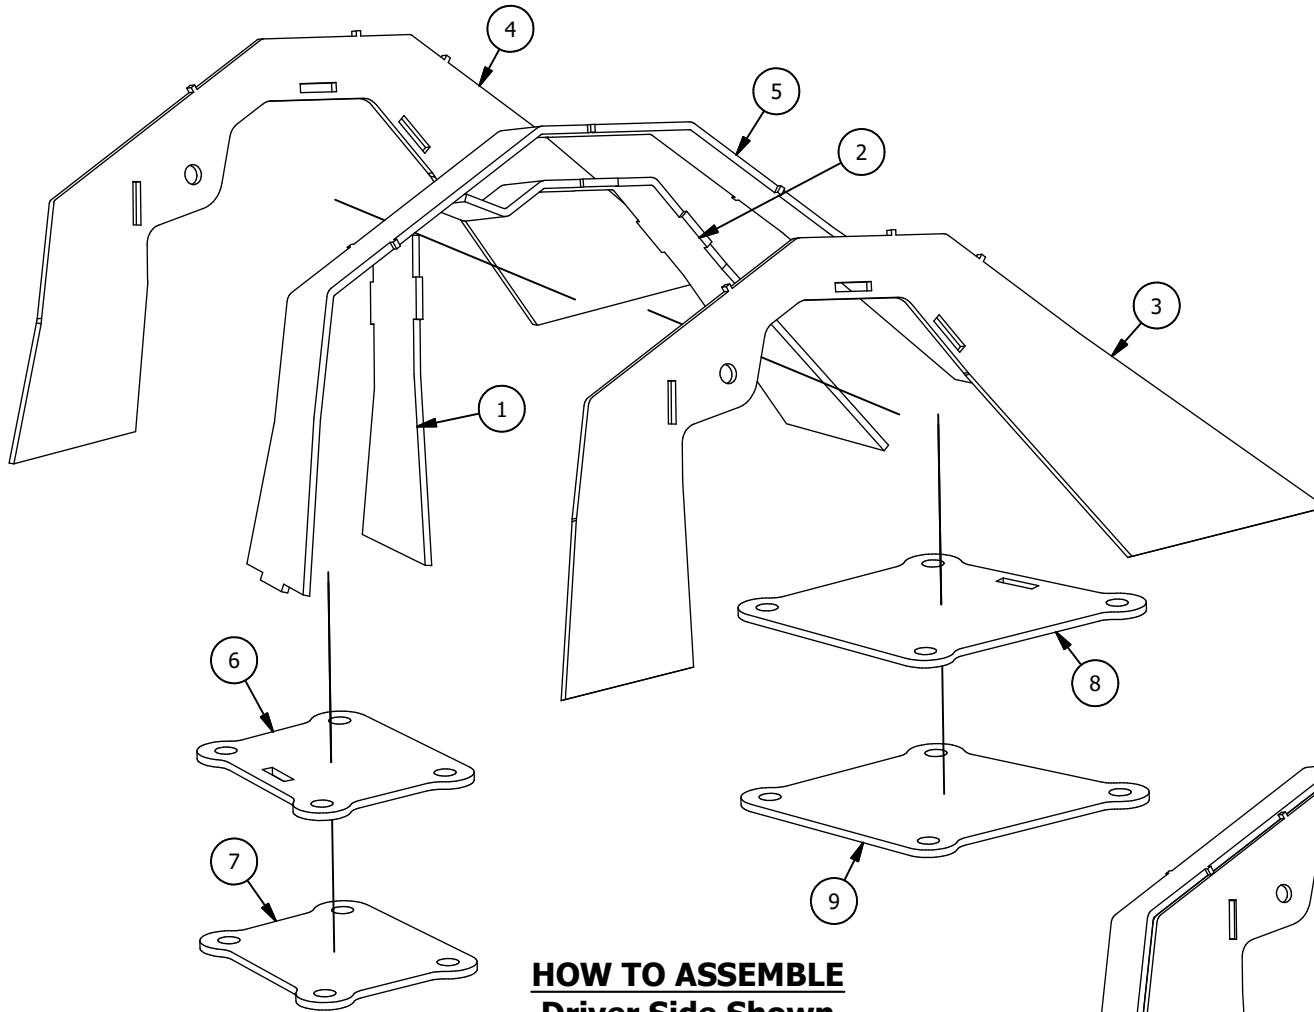

PARTS LIST			
ITEM	QTY	PART NUMBER	DESCRIPTION
1	1	MB1572-01	Plate 01
2	1	MB1572-02	Plate 02
3	1	MB1572-03	Plate 03
4	1	MB1572-04	Plate 04
5	1	MB1572-05	Plate 05
6	1	MB1572-06	Plate 06
7	1	MB1572-07	Plate 07
8	1	MB1572-08	Plate 08
9	1	MB1572-09	Plate 09

**HOW TO ASSEMBLE**  
**Driver Side Shown**  
**(Passenger Side Similar**  
**substitute \_MIR parts)**

Dwg/Part No:

**MB1572 - Instructions**

Description:

**YJ Rear Upper Shock Mounts**

Mat'l:

 Sheet No: **1** of **1**