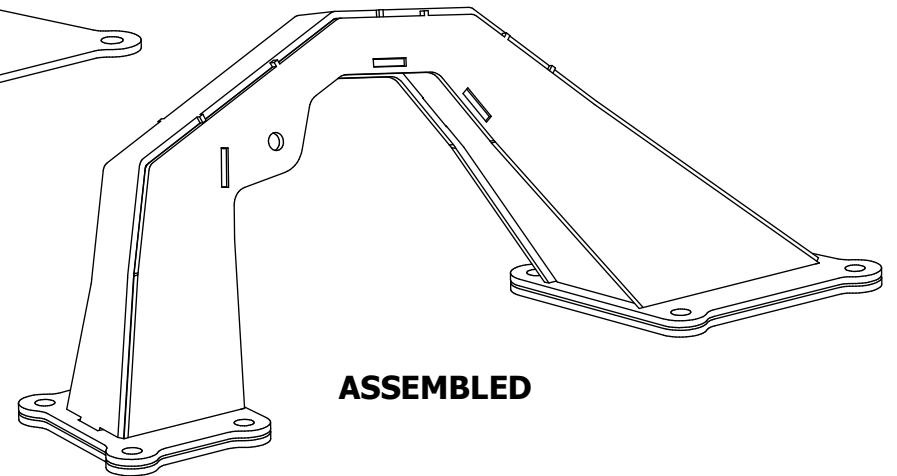

PARTS LIST			
ITEM	QTY	PART NUMBER	DESCRIPTION
1	1	MB1572-01	Plate 01
2	1	MB1572-02	Plate 02
3	1	MB1572-03	Plate 03
4	1	MB1572-04	Plate 04
5	1	MB1572-05	Plate 05
6	1	MB1572-06	Plate 06
7	1	MB1572-07	Plate 07
8	1	MB1572-08	Plate 08
9	1	MB1572-09	Plate 09

**HOW TO ASSEMBLE**  
**Driver Side Shown**  
**(Passenger Side Similar**  
**substitute \_MIR parts)**

Dwg/Part No:

**MB1572 - Instructions**

Description:

**YJ Rear Upper Shock Mounts**

Mat'l:

 Sheet No: **1** of **1**