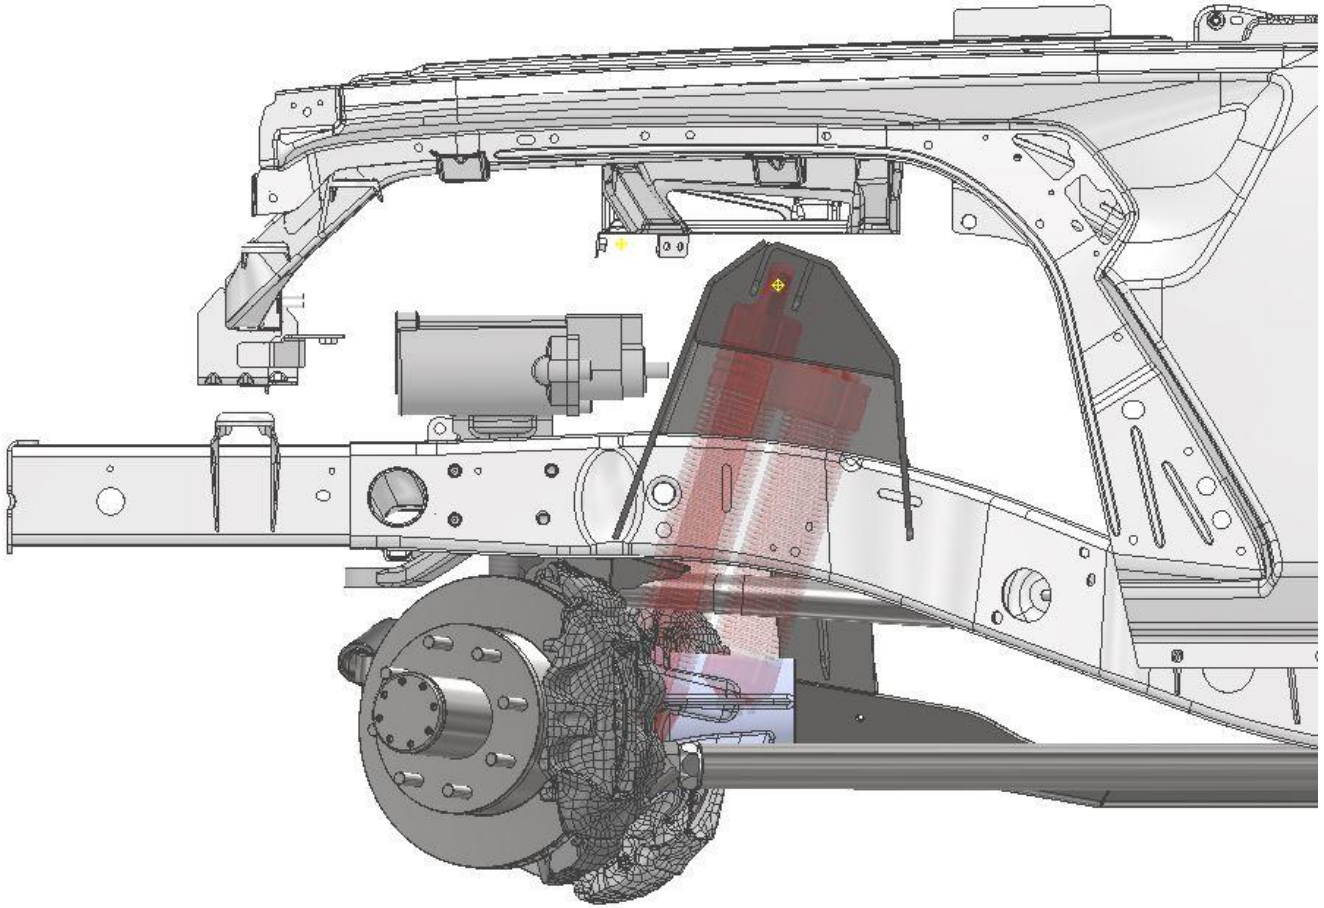

MB1565 - Installation Instructions Front Shock Towers for ORI Struts JL/JLU/JT

FITMENT

DIMENSIONS MAY VARY BASED ON THE INDIVIDUAL SET UP. ALWAYS CYCLE THE SUSPENSION AND CHECK SUSPENSION BEFORE FINISH WELDING