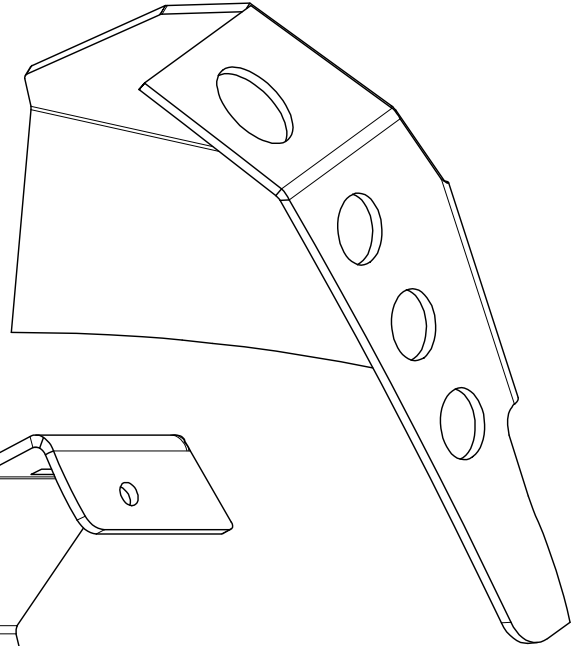

FRONT SHOCK TOWERS FOR ORI STRUTS JL/JLU/JT

ASSEMBLY INSTRUCTIONS

MB1565 - Installation Instructions Front Shock Towers for ORI Struts JL/JLU/JT

KIT COMPONENTS

MB1565-01
Qty: 1

MB1565-01_MIR
Qty: 1

MB1565-02
Qty: 1