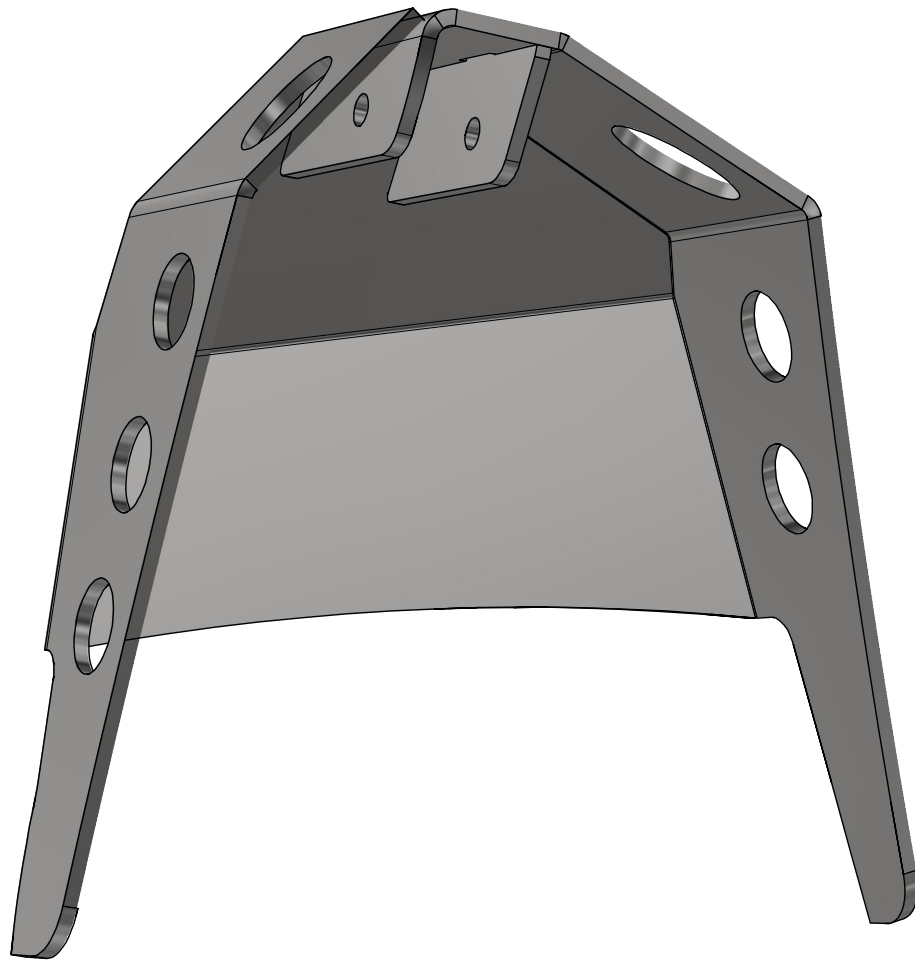

FRONT SHOCK TOWERS FOR ORI STRUTS JL/JLU/JT

ASSEMBLY INSTRUCTIONS

MB1565 - Installation Instructions Front Shock Towers for ORI Struts JL/JLU/JT

KIT COMPONENTS

MB1565-01
Qty: 1

MB1565-01_MIR
Qty: 1

MB1565-02
Qty: 1

MB1565-02_MIR
Qty: 1

MB1565-03
Qty: 1

MB1565-03_MIR
Qty: 1

MB1565 - Installation Instructions Front Shock Towers for ORI Struts JL/JLU/JT

ASSEMBLY

MB1565 - Installation Instructions Front Shock Towers for ORI Struts JL/JLU/JT

WELDING

MB1565 - Installation Instructions Front Shock Towers for ORI Struts JL/JLU/JT

WELDING

MB1565 - Installation Instructions Front Shock Towers for ORI Struts JL/JLU/JT**FITMENT**

DIMENSIONS MAY VARY BASED ON THE INDIVIDUAL SET UP. ALWAYS CYCLE THE SUSPENSION AND CHECK SUSPENSION BEFORE FINISH WELDING