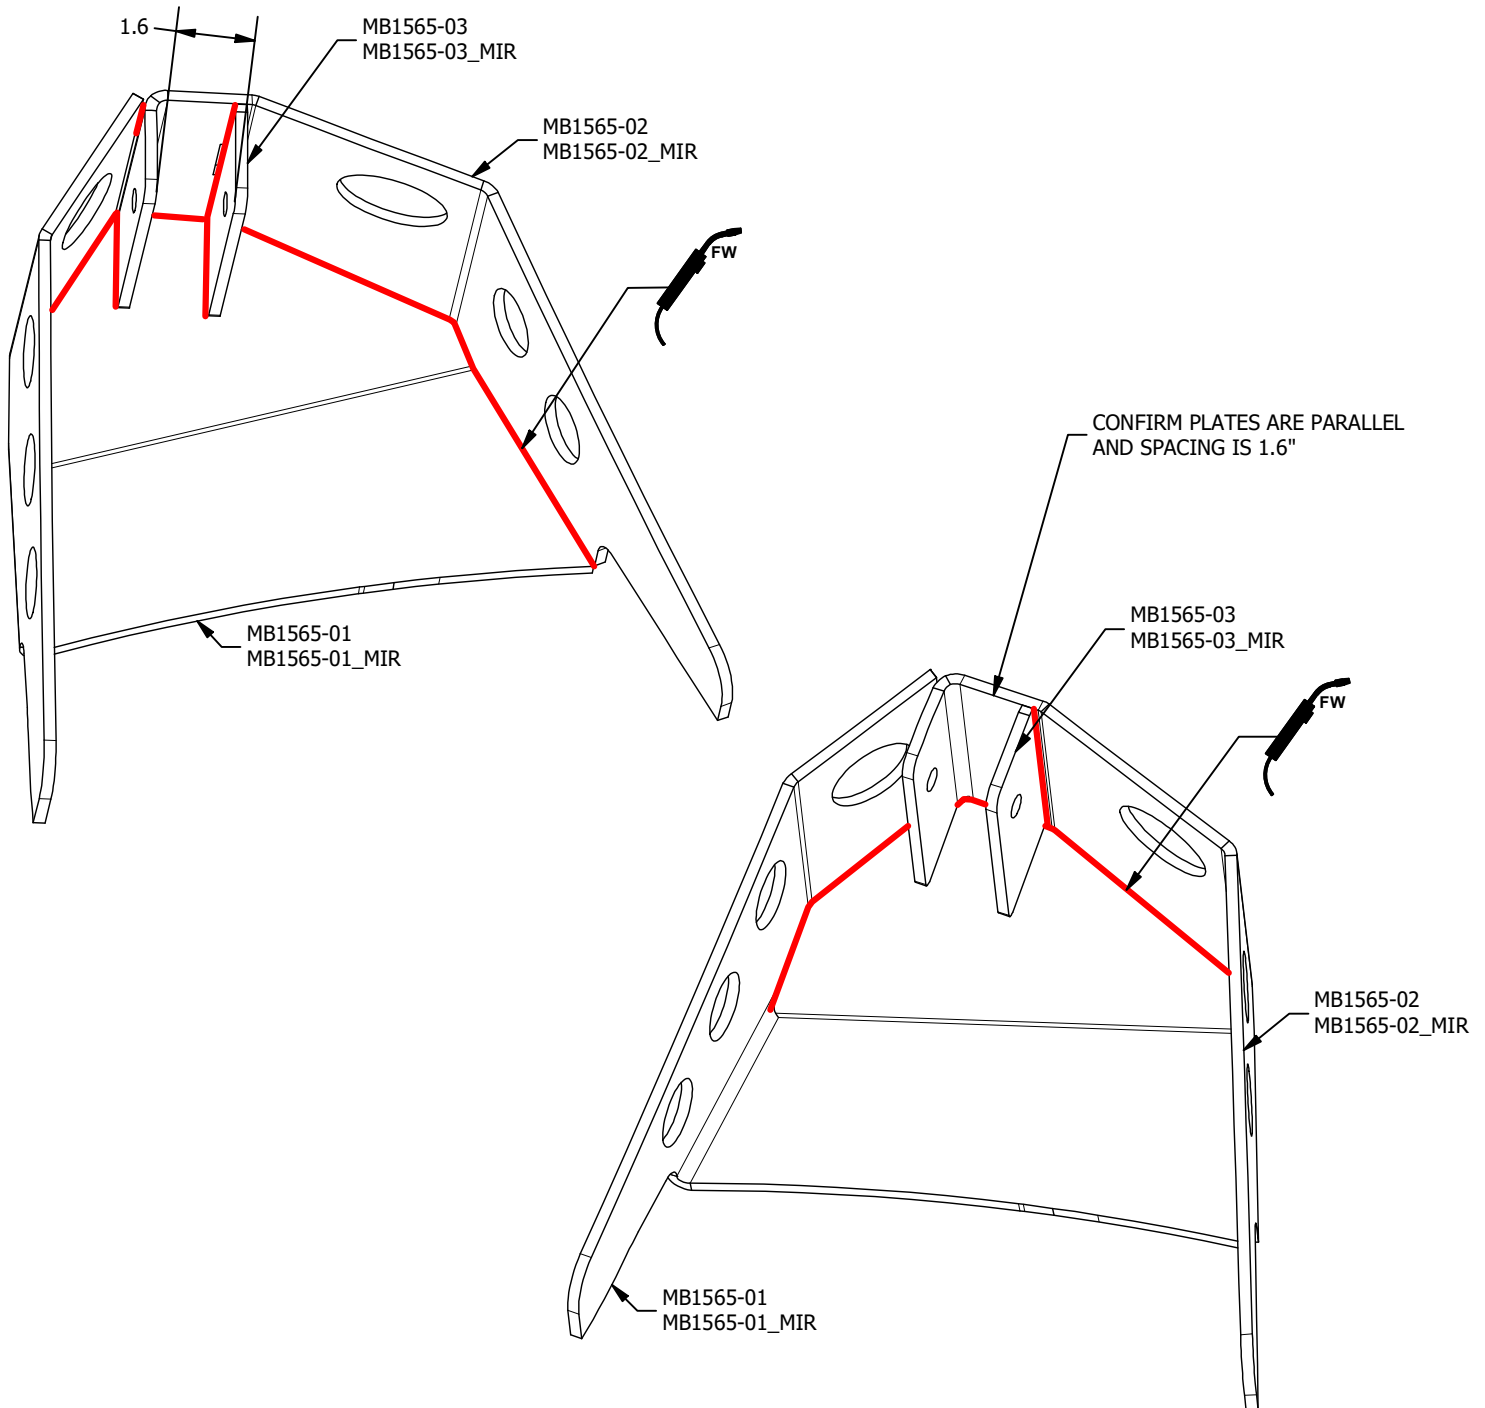

FRONT SHOCK TOWERS FOR ORI STRUTS JL/JLU/JT

ASSEMBLY INSTRUCTIONS

MB1565 - Installation Instructions Front Shock Towers for ORI Struts JL/JLU/JT

KIT COMPONENTS

MB1565-01
Qty: 1

MB1565-01_MIR
Qty: 1

MB1565-02
Qty: 1

MB1565-02_MIR
Qty: 1

MB1565-03
Qty: 1

MB1565-03_MIR
Qty: 1

MB1565 - Installation Instructions Front Shock Towers for ORI Struts JL/JLU/JT

ASSEMBLY

MB1565 - Installation Instructions Front Shock Towers for ORI Struts JL/JLU/JT

WELDING

MB1565 - Installation Instructions Front Shock Towers for ORI Struts JL/JLU/JT

WELDING

MB1565 - Installation Instructions Front Shock Towers for ORI Struts JL/JLU/JT**FITMENT**

DIMENSIONS MAY VARY BASED ON THE INDIVIDUAL SET UP. ALWAYS CYCLE THE SUSPENSION AND CHECK SUSPENSION BEFORE FINISH WELDING