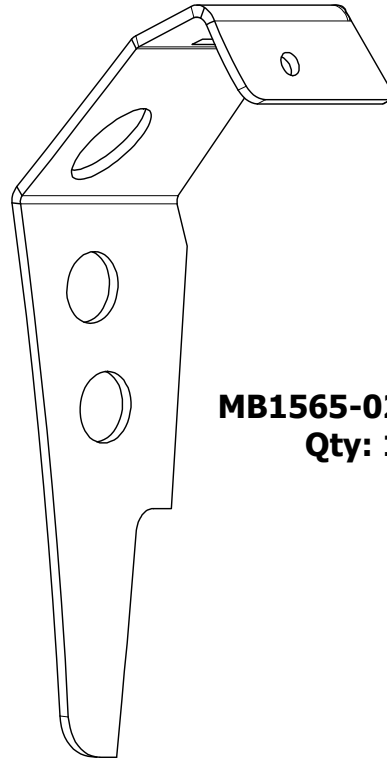

FRONT SHOCK TOWERS FOR ORI STRUTS JL/JLU/JT

ASSEMBLY INSTRUCTIONS

MB1565 - Installation Instructions Front Shock Towers for ORI Struts JL/JLU/JT

KIT COMPONENTS

MB1565-01
Qty: 1

MB1565-01_MIR
Qty: 1

MB1565-02
Qty: 1

MB1565-02_MIR
Qty: 1

MB1565-03
Qty: 1

MB1565-03_MIR
Qty: 1

MB1565 - Installation Instructions Front Shock Towers for ORI Struts JL/JLU/JT

ASSEMBLY

MB1565 - Installation Instructions Front Shock Towers for ORI Struts JL/JLU/JT