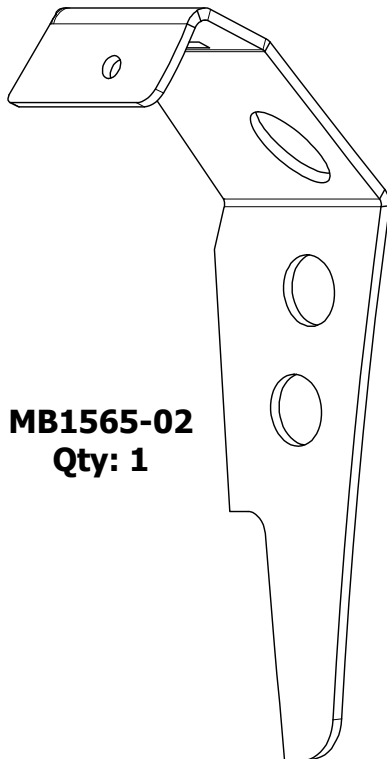

FRONT SHOCK TOWERS FOR ORI STRUTS JL/JLU/JT

ASSEMBLY INSTRUCTIONS

MB1565 - Installation Instructions Front Shock Towers for ORI Struts JL/JLU/JT

KIT COMPONENTS

MB1565-01
Qty: 1

MB1565-01_MIR
Qty: 1

MB1565-02
Qty: 1

MB1565-02_MIR
Qty: 1

MB1565-03
Qty: 1

MB1565-03_MIR
Qty: 1

MB1565 - Installation Instructions Front Shock Towers for ORI Struts JL/JLU/JT

ASSEMBLY

MB1565 - Installation Instructions Front Shock Towers for ORI Struts JL/JLU/JT