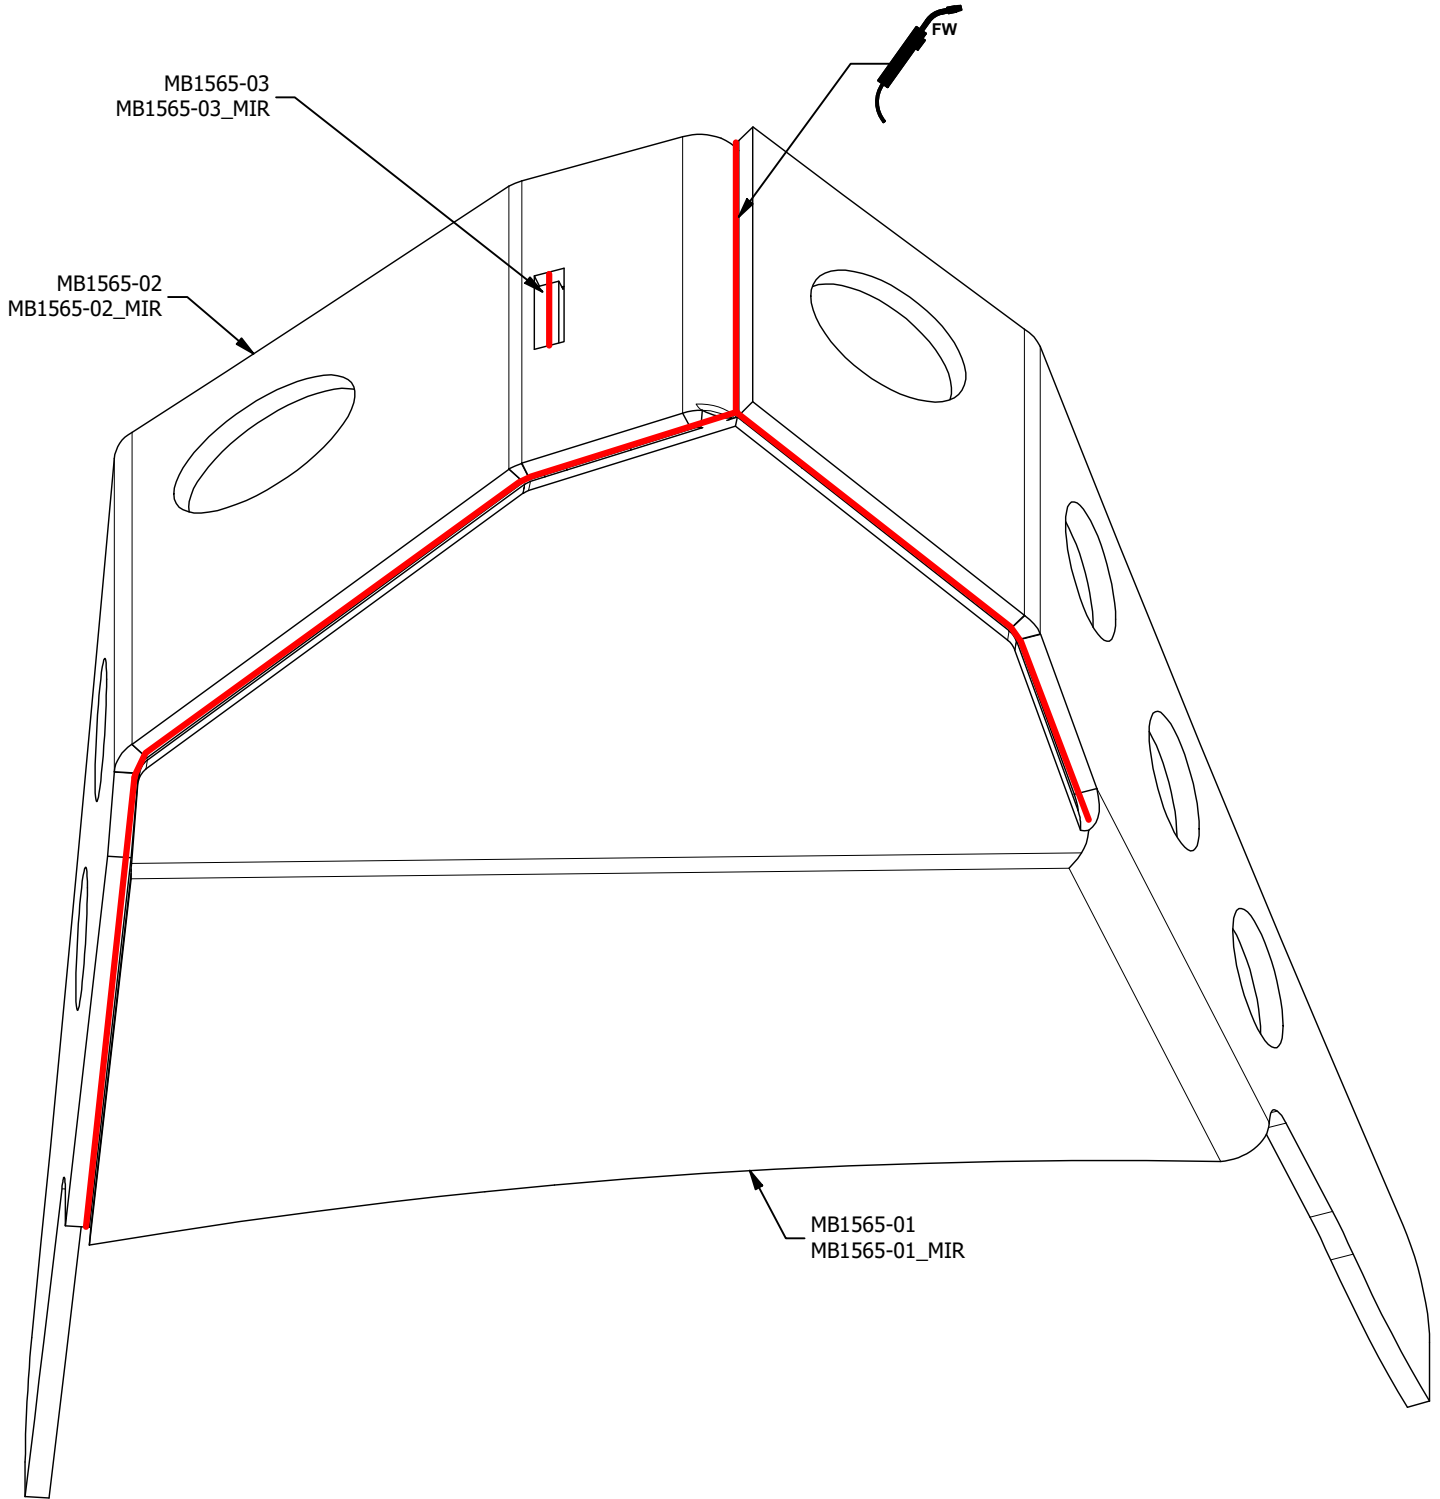

MB1565 - Installation Instructions Front Shock Towers for ORI Struts JL/JLU/JT

WELDING