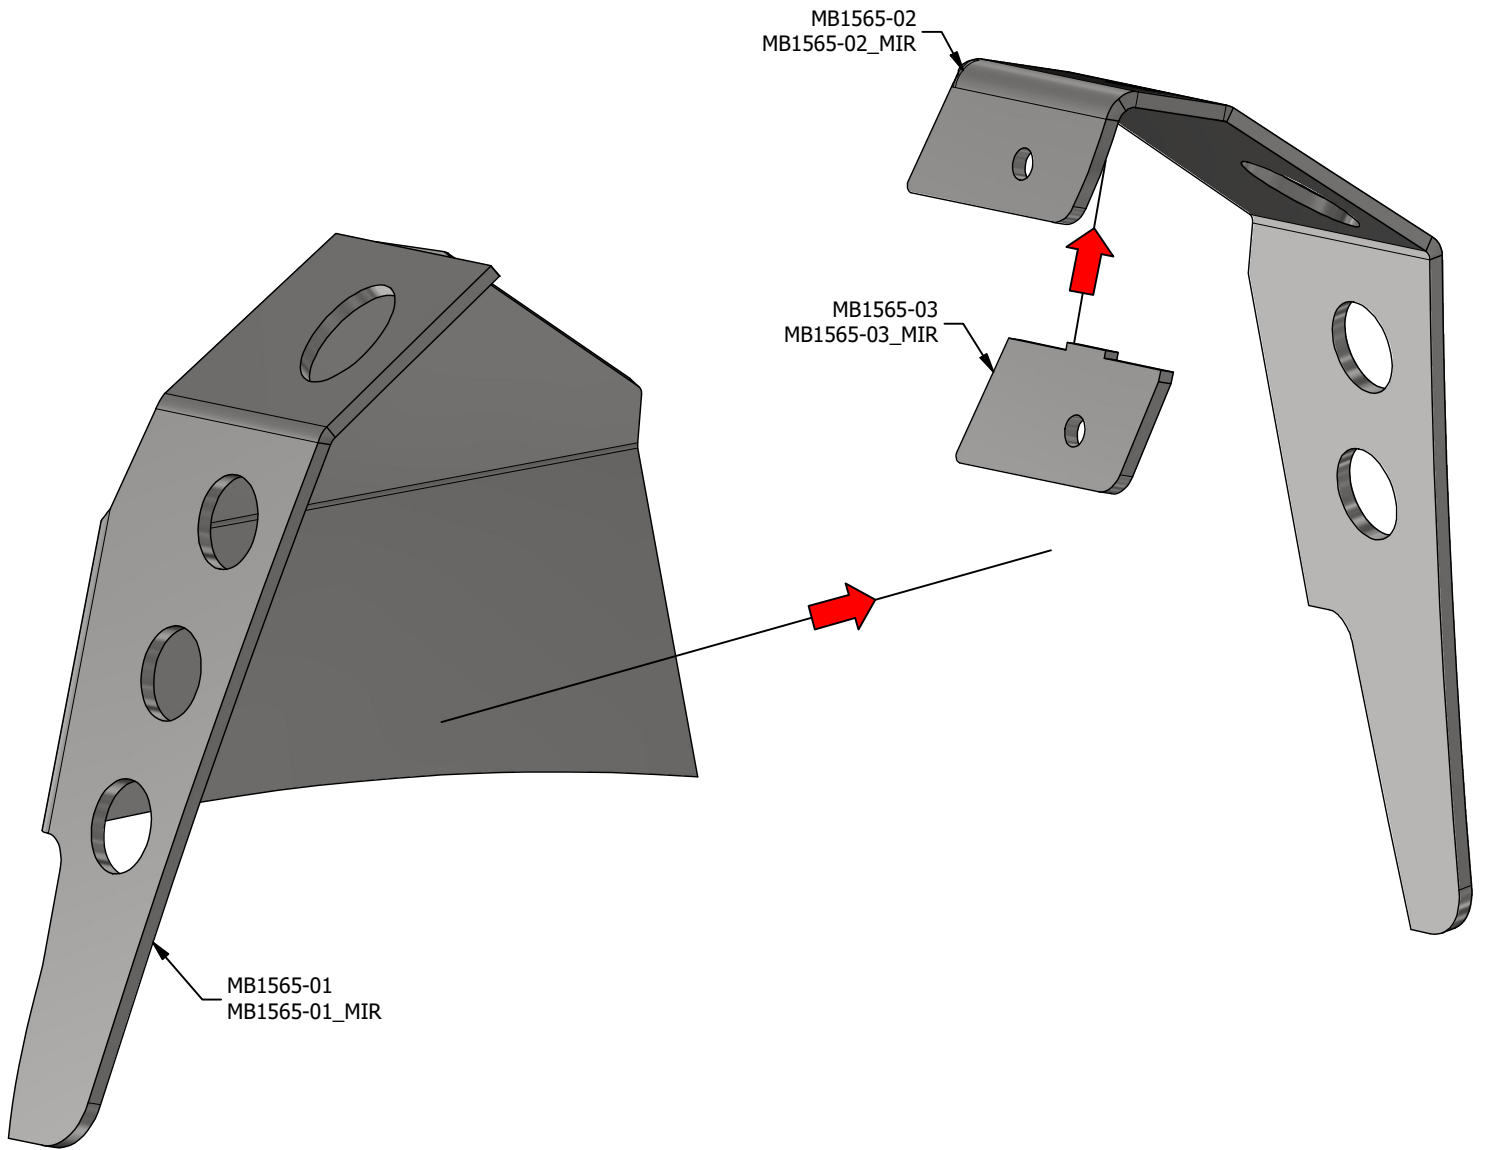

FRONT SHOCK TOWERS FOR ORI STRUTS JL/JLU/JT

ASSEMBLY INSTRUCTIONS

MB1565 - Installation Instructions Front Shock Towers for ORI Struts JL/JLU/JT

KIT COMPONENTS

MB1565-01
Qty: 1

MB1565-01_MIR
Qty: 1

MB1565-02
Qty: 1

MB1565-02_MIR
Qty: 1

MB1565-03
Qty: 1

MB1565-03_MIR
Qty: 1

MB1565 - Installation Instructions Front Shock Towers for ORI Struts JL/JLU/JT

ASSEMBLY

MB1565 - Installation Instructions Front Shock Towers for ORI Struts JL/JLU/JT