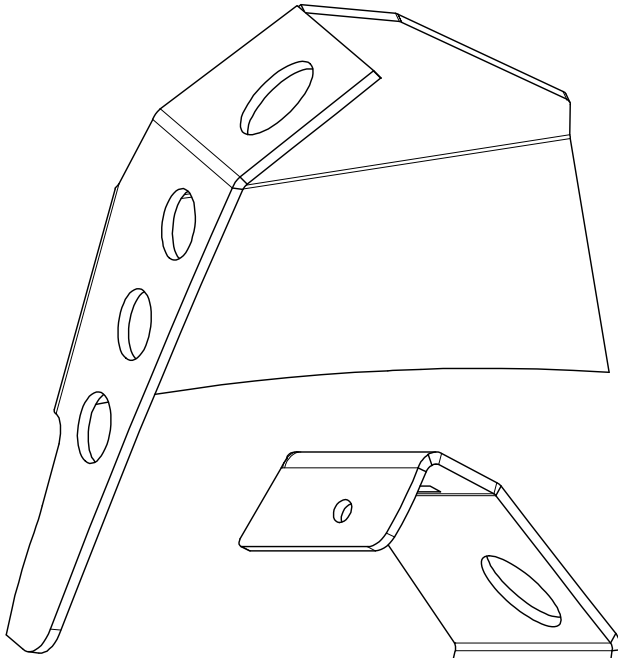

FRONT SHOCK TOWERS FOR ORI STRUTS JL/JLU/JT

ASSEMBLY INSTRUCTIONS

MB1565 - Installation Instructions Front Shock Towers for ORI Struts JL/JLU/JT

KIT COMPONENTS

MB1565-01
Qty: 1

MB1565-01_MIR
Qty: 1

MB1565-02
Qty: 1