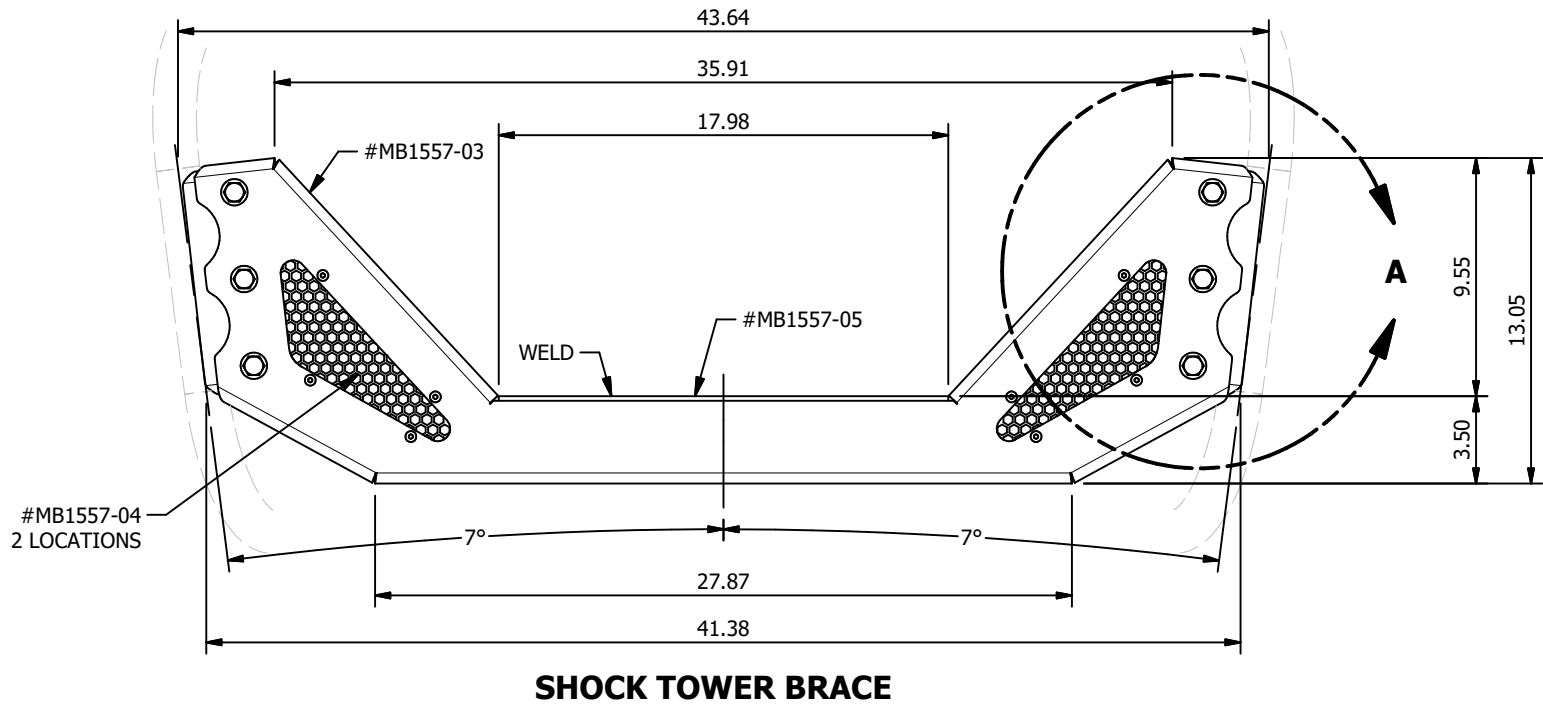

Dwg/Part No:
MB1557

Description:
Coil Over Shock Hoop Brace Kit

Sheet No: **2** of **3**
Rev No: **0**

Mat'l: