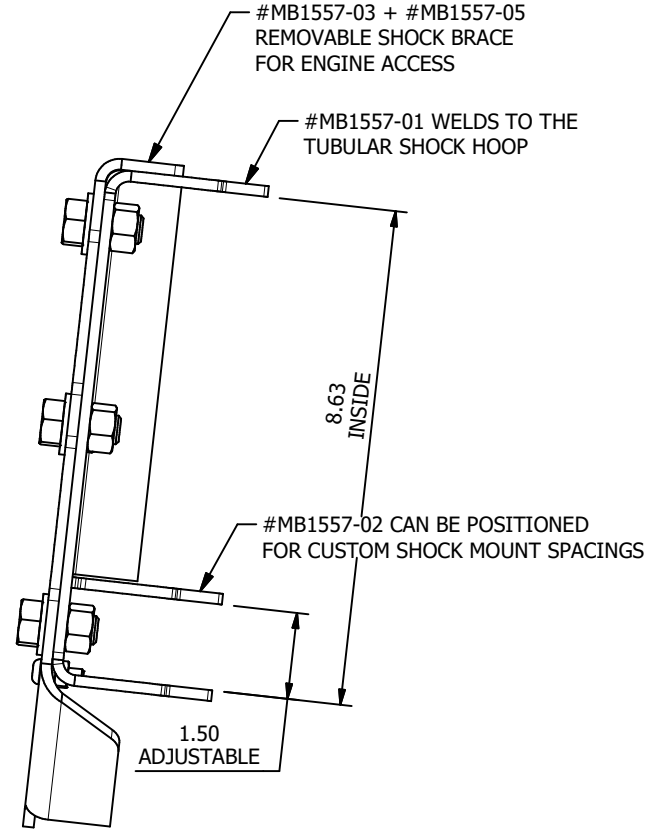

Nylock Nut
1/2"-13 UNC
Qty 6

Hex Button Screw
1/4"-20 UNC x 3/4", SS
Qty 8

Nylock Nut
1/4"-20 UNC, SS
Qty 8

Dwg/Part No:
MB1557

Description:
Coil Over Shock Hoop Brace Kit

Sheet No: **1** of **3**
Rev No: **0**

Mat'l:

Dwg/Part No:
MB1557

Description:
Coil Over Shock Hoop Brace Kit

Sheet No: **2** of **3**
Rev No: **0**

Mat'l:

DETAIL A

SHOCK MOUNTS

SHOCK MOUNTS