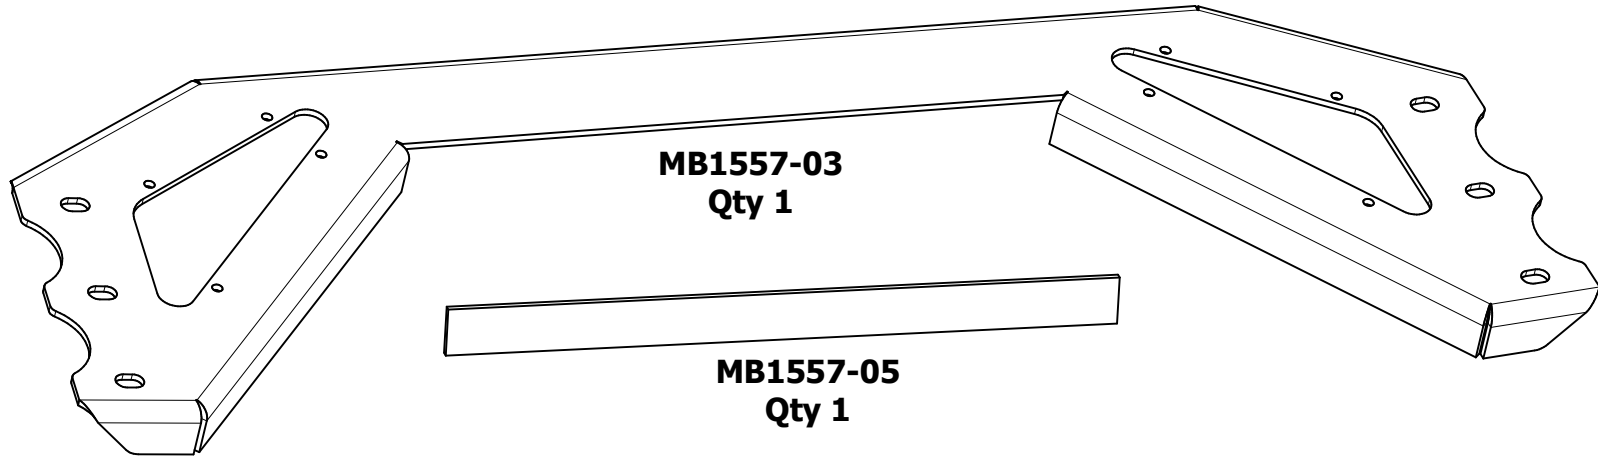

MB1557-01
Qty 1

MB1557-01_MIR
Qty 1

MB1557-02
Qty 2

MB1557-04
Qty 2

MB1557-03
Qty 1

MB1557-05
Qty 1

Hex Bolt
1/2"-13 UNC x 1.0"
Qty 6

Flat Washer
1/2"
Qty 6

Nylock Nut
1/2"-13 UNC
Qty 6

Hex Button Screw
1/4"-20 UNC x 3/4", SS
Qty 8

Nylock Nut
1/4"-20 UNC, SS
Qty 8

Dwg/Part No:
MB1557

Description:
Coil Over Shock Hoop Brace Kit

Sheet No: **1** of **3**
Rev No: **0**