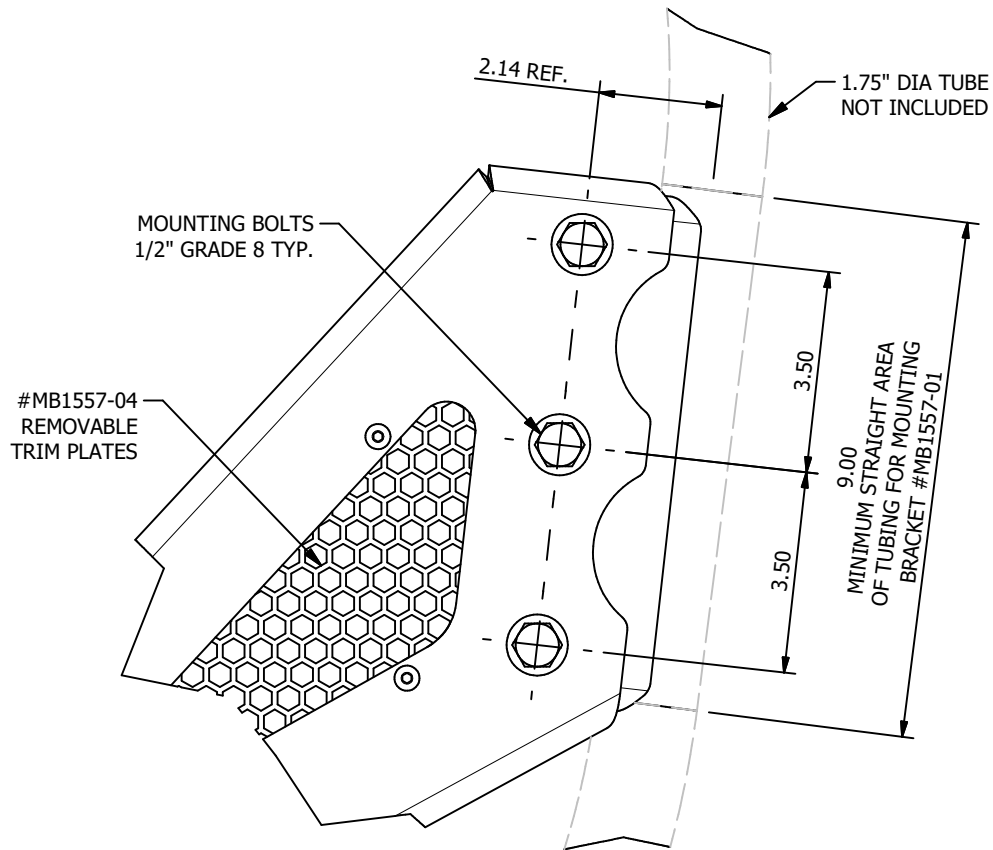

Nylock Nut
1/2"-13 UNC
Qty 6

Hex Button Screw
1/4"-20 UNC x 3/4", SS
Qty 8

Nylock Nut
1/4"-20 UNC, SS
Qty 8

Dwg/Part No:
MB1557

Description:
Coil Over Shock Hoop Brace Kit

Sheet No: **1** of **3**
Rev No: **0**

Mat'l:

Dwg/Part No:
MB1557

Description:
Coil Over Shock Hoop Brace Kit

Sheet No: **2** of **3**
Rev No: **0**

Mat'l:

DETAIL A

SHOCK MOUNTS

SHOCK MOUNTS