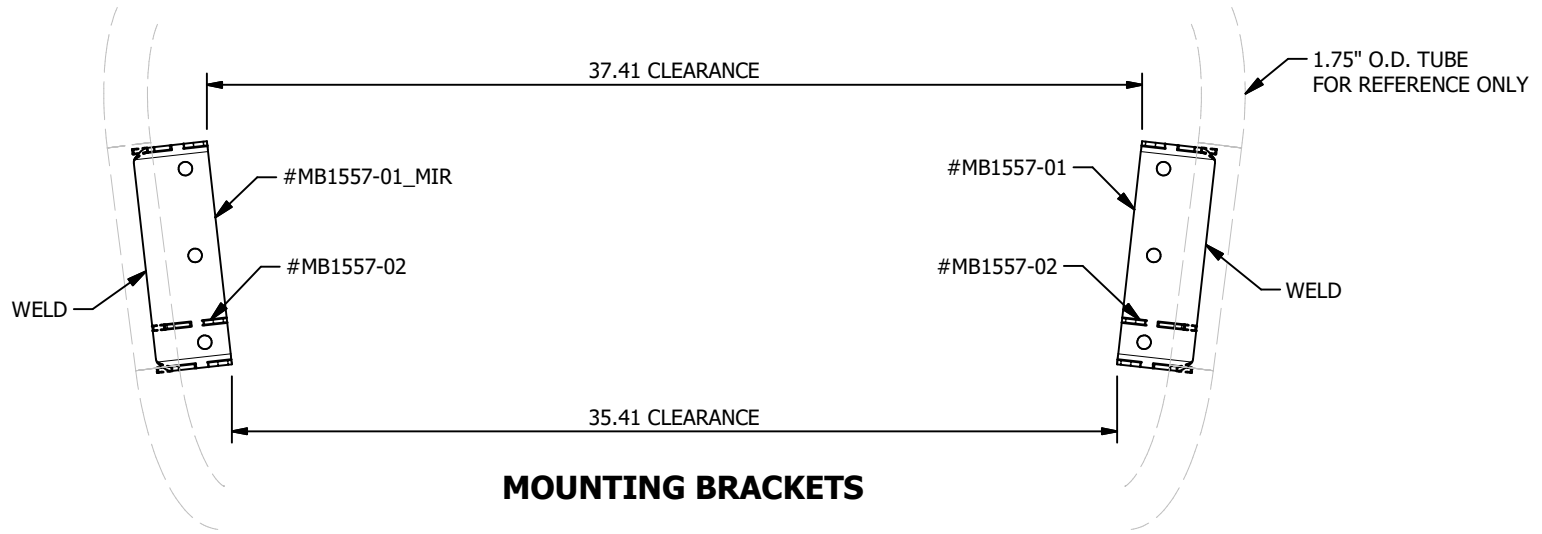

Dwg/Part No:
MB1557

Description:
Coil Over Shock Hoop Brace Kit

Sheet No: **2** of **3**
Rev No: **0**

Mat'l: