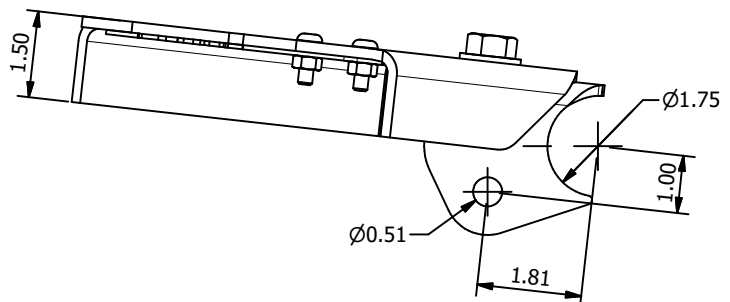

Nylock Nut
1/2"-13 UNC
Qty 6

Hex Button Screw
1/4"-20 UNC x 3/4", SS
Qty 8

Nylock Nut
1/4"-20 UNC, SS
Qty 8

Dwg/Part No:
MB1557

Description:
Coil Over Shock Hoop Brace Kit

Sheet No: **1** of **3**
Rev No: **0**

Mat'l:

Dwg/Part No:
MB1557

Description:
Coil Over Shock Hoop Brace Kit

Sheet No: **2** of **3**
Rev No: **0**

Mat'l:

DETAIL A

SHOCK MOUNTS

SHOCK MOUNTS