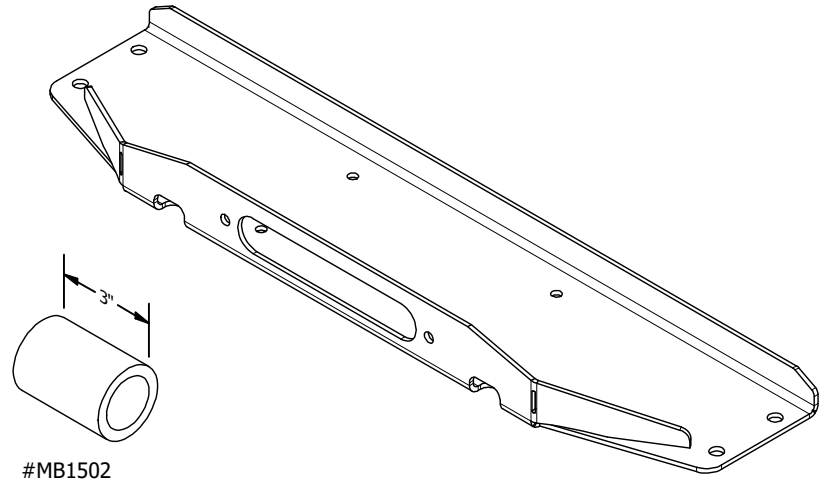

#MB1502
BUMPER
QTY 1

#MB1502
DRIVER SPRING BUCKET
QTY 1

#MB1567
SHACKLE
QTY 4

#MB1502-09
WINCH PLATE
QTY 1

#MB1502
PASSENGER SPRING BUCKET
QTY 1

#MB1502
DOM TUBE SPACER
QTY 2

#MB1502-JIG
SHACKLE HANGER JIG
QTY 1

#MB1502
SLEEVE
QTY 2

#MB1502-04
FRAME PLATE
QTY 2

#MB1502-05
SHACKLE MOUNT PLATE
QTY 2

Dwg/Part No:

MB1502 - Customer

Description:

Jeep YJ Full Width Axle Conversion Kit

Sheet No: **1** of **1**