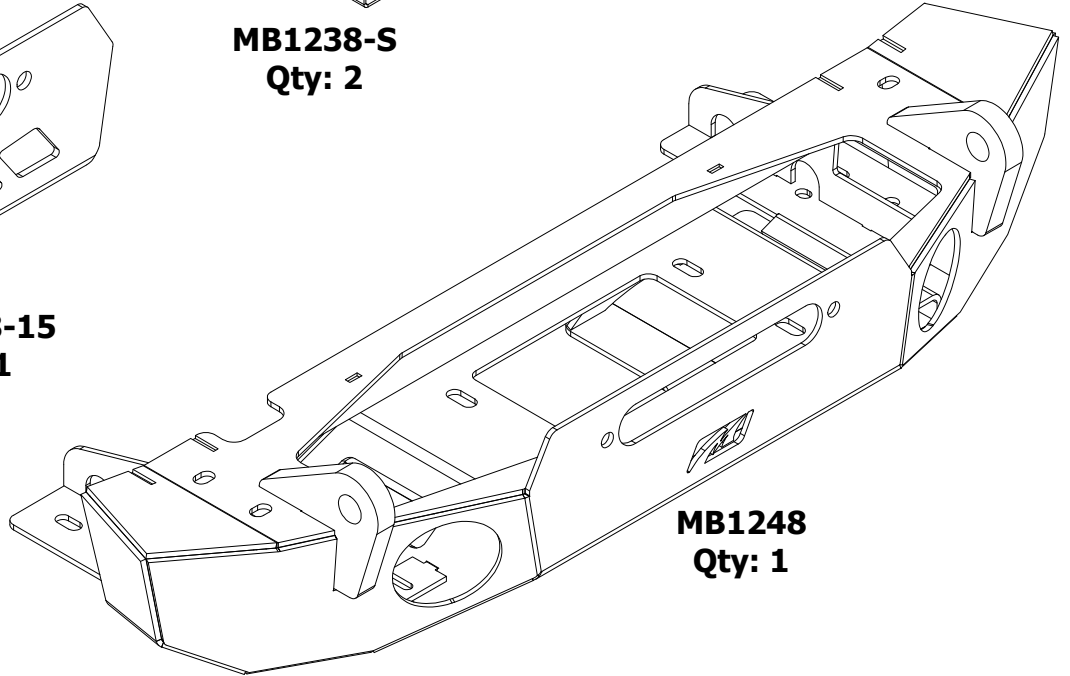

MB1248 - Shipping JK JL JT Gladius Frame Chop Front Bumper

CONTENTS

MB1238-S
Qty: 2

MB1248-15
Qty: 1

MB1248
Qty: 1

1/2"-13 x 6" Hex Bolt
Qty: 4

1/2" Flat Washer
Qty: 8

1/2"-13 - Nylon Locknut
Qty: 4