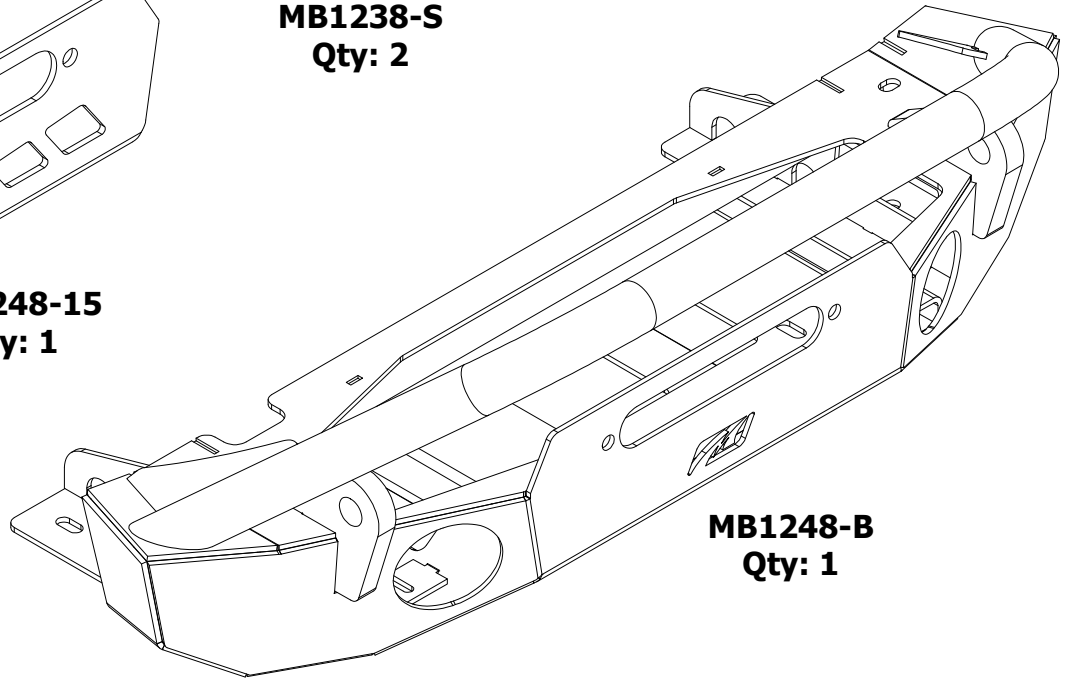

MB1248-B - Shipping Gladius Frame Chop Front Bumper

CONTENTS

MB1238-S
Qty: 2

MB1248-15
Qty: 1

MB1248-B
Qty: 1

1/2"-13 x 6" Hex Bolt
Qty: 4

1/2" Flat Washer
Qty: 8

1/2"-13 - Nylon Locknut
Qty: 4