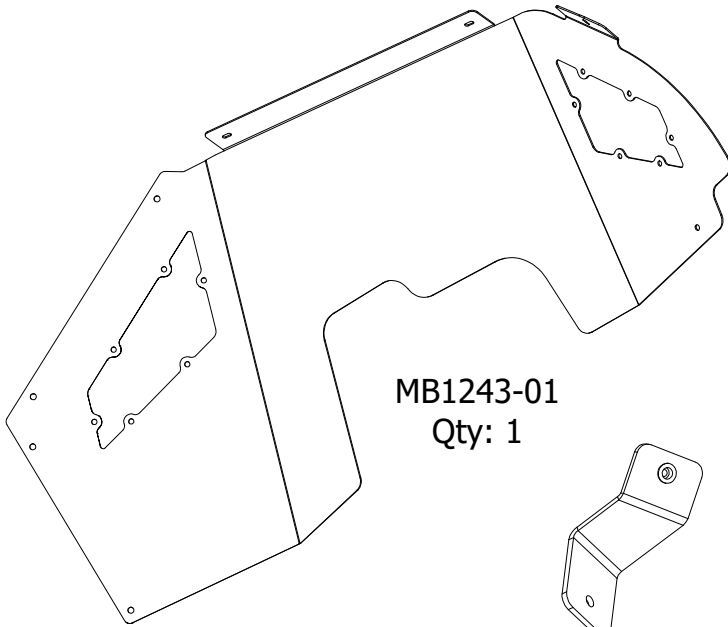

MB1243 - Shipping JL / JLU / JT High Clearance Front Inner Fender

CONTENTS

MB1243-01
Qty: 1

MB1243-01_MIR
Qty: 1

MB1243-03
Qty: 1

MB1243-03_MIR
Qty: 1

MB1243-05
Qty: 1

MB1243-02
Qty: 1

MB1243-04
Qty: 1

MB1243-04_MIR
Qty: 1

MB1243-02_MIR
Qty: 1

MB1243-05_MIR
Qty: 1

1/4"x20 x 1" Button Head Screw
Qty: 4

#10-24 x 3/4" Button Head Screw
Qty: 42

#10 Flat Washer
Qty: 24

1/4"x20 Rivnut
Qty: 6

#10-24 Rivnut
Qty: 10

#10-24 Nylon Insert Locknut
Qty: 24