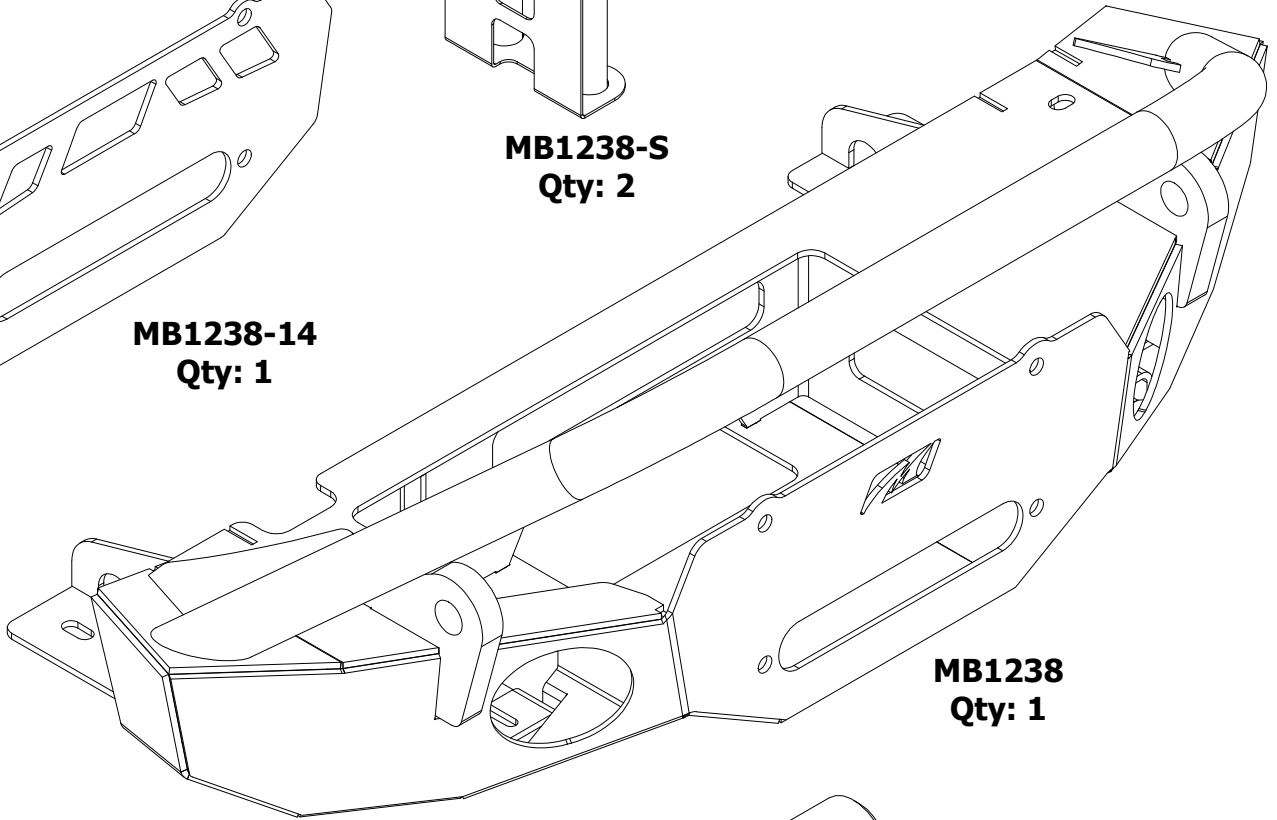

MB1238-B - Shipping Gladius Frame Chop Front Bumper for M8274

CONTENTS

MB1238-14
Qty: 1

MB1238-S
Qty: 2

MB1238
Qty: 1

1/2"-13 x 6" Hex Bolt
Qty: 4

1/2" Flat Washer
Qty: 8

1/2"-13 - Nylon Locknut
Qty: 4