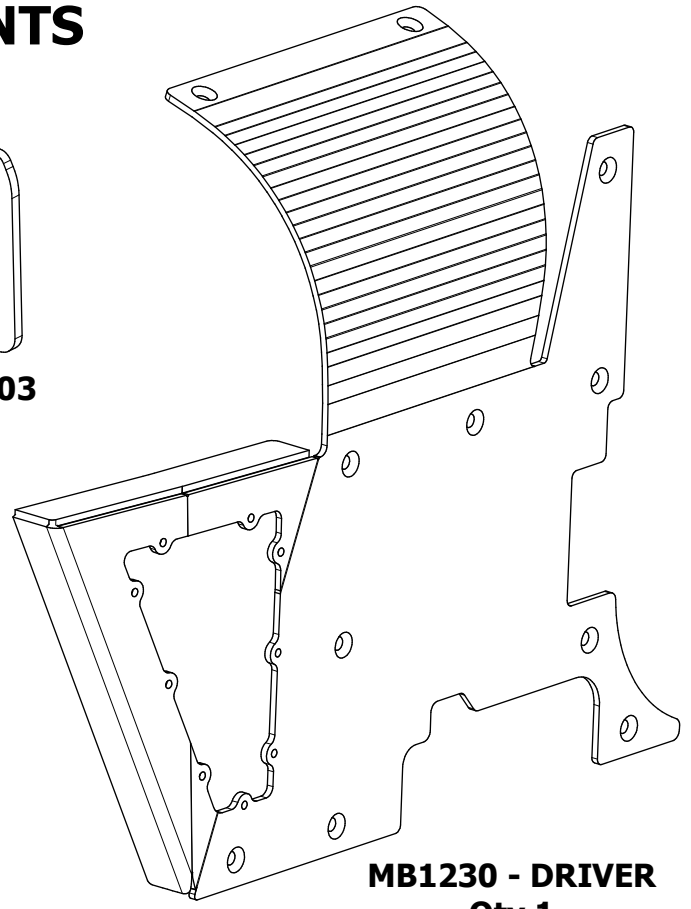

MB1230 - Assembly YJ Cowl Armor with Fenders

CONTENTS

MB1230 - PASSENGER
Qty 1

MB1230-03
Qty 2

MB1230 - DRIVER
Qty 1

MB1230-04_MIR
Qty 1

MB1230-04
Qty 1

Button Head Screw
#10-24 x 3/4"
Qty 20
(Includes 2 Spares)

Flat Washer
M6
Qty 20
(Includes 2 Spares)

Countersunk Screw
5/16"-18 x 1.00"
Qty 24
(Includes 2 Spares)

Flat Washer
5/16"
Qty 24
(Includes 2 Spares)

Nylock Nut
5/16"-18
Qty 24
(Includes 2 Spares)

Nylock Nut
#10-24
Qty 20
(Includes 2 Spares)