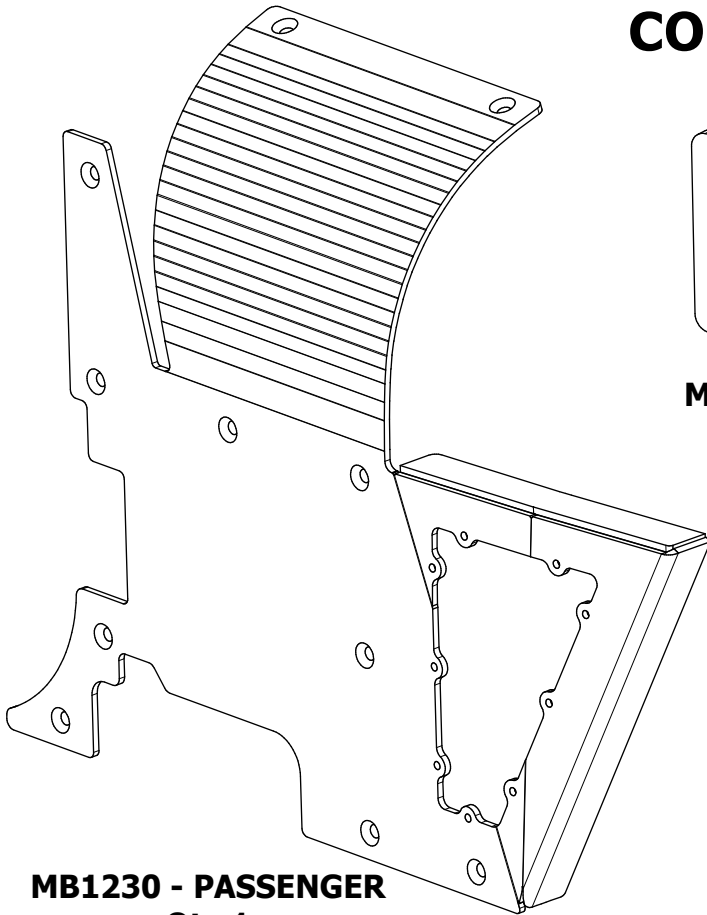

MB1230 - Assembly YJ Cowl Armor with Fenders

CONTENTS

MB1230 - PASSENGER
Qty 1

MB1230-03
Qty 2

MB1230 - DRIVER
Qty 1

MB1230-04_MIR
Qty 1

MB1230-04
Qty 1

Button Head Screw
#10-24 x 3/4"
Qty 20
(Includes 2 Spares)

Flat Washer
M6
Qty 20
(Includes 2 Spares)

Countersunk Screw
5/16"-18 x 1.00"
Qty 24
(Includes 2 Spares)

Flat Washer
5/16"
Qty 24
(Includes 2 Spares)

Nylock Nut
5/16"-18
Qty 24
(Includes 2 Spares)

Nylock Nut
#10-24
Qty 20
(Includes 2 Spares)