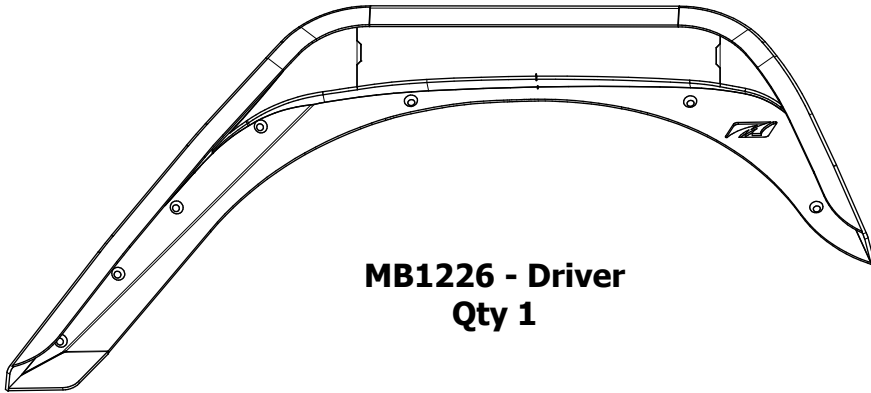

MB1226 JKU Rear Highline Fenders

CONTENTS

**MB1226 - Driver
Qty 1**

**MB1226 - Passenger
Qty 1**

**Rivnut, 5/16"
Qty 16
(Includes 2 Spares)**

**Countersunk Screw
5/16"-18 UNC x 1.00" Long
Qty 16
(Includes 2 Spares)**