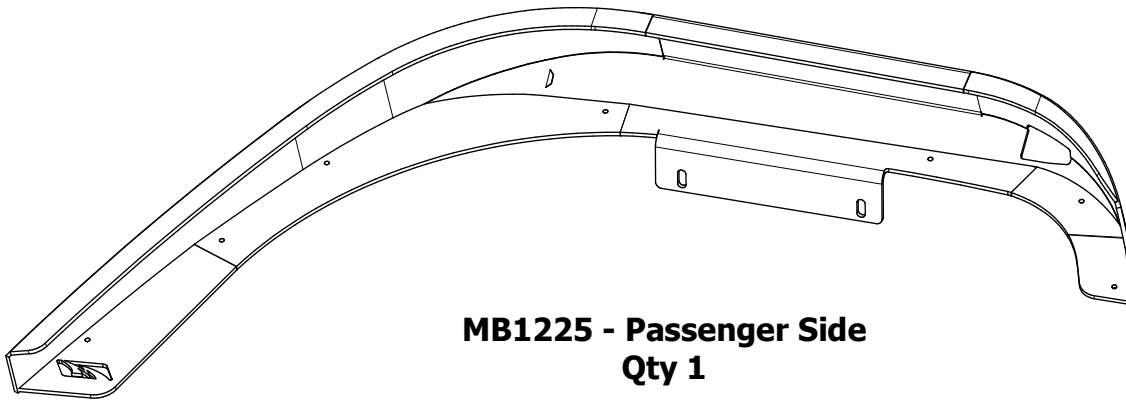

# MB1225 JK/JKU Front Highline Fenders

## CONTENTS

**MB1225 - Driver Side**  
**Qty 1**

**MB1225 - Passenger Side**  
**Qty 1**

**Rivnut, 5/16"**  
**Qty 16**  
**(Includes 2 Spares)**

**Countersunk Screw**  
**5/16"-18 UNC x 1.00" Long**  
**Qty 16**  
**(Includes 2 Spares)**