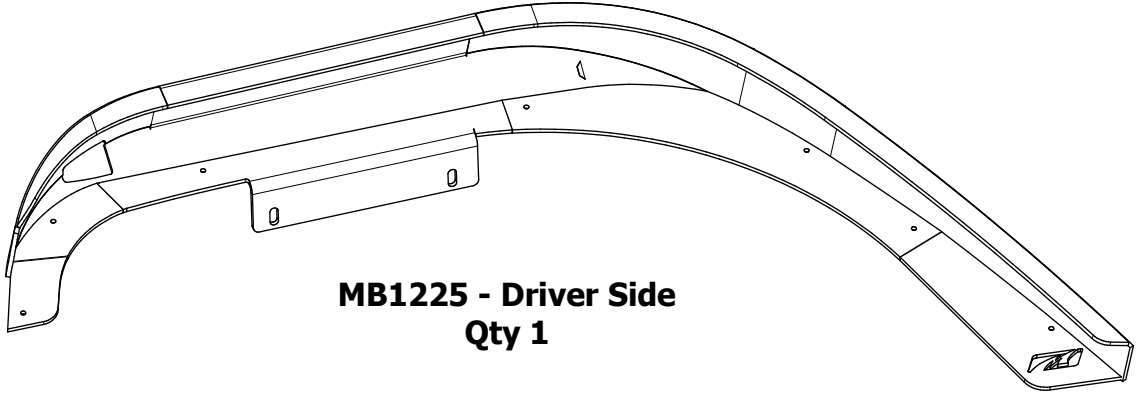

# MB1225 JK/JKU Front Highline Fenders

## CONTENTS

**MB1225 - Driver Side**  
**Qty 1**

**MB1225 - Passenger Side**  
**Qty 1**

**Rivnut, 5/16"**  
**Qty 16**  
**(Includes 2 Spares)**

**Countersunk Screw**  
**5/16"-18 UNC x 1.00" Long**  
**Qty 16**  
**(Includes 2 Spares)**