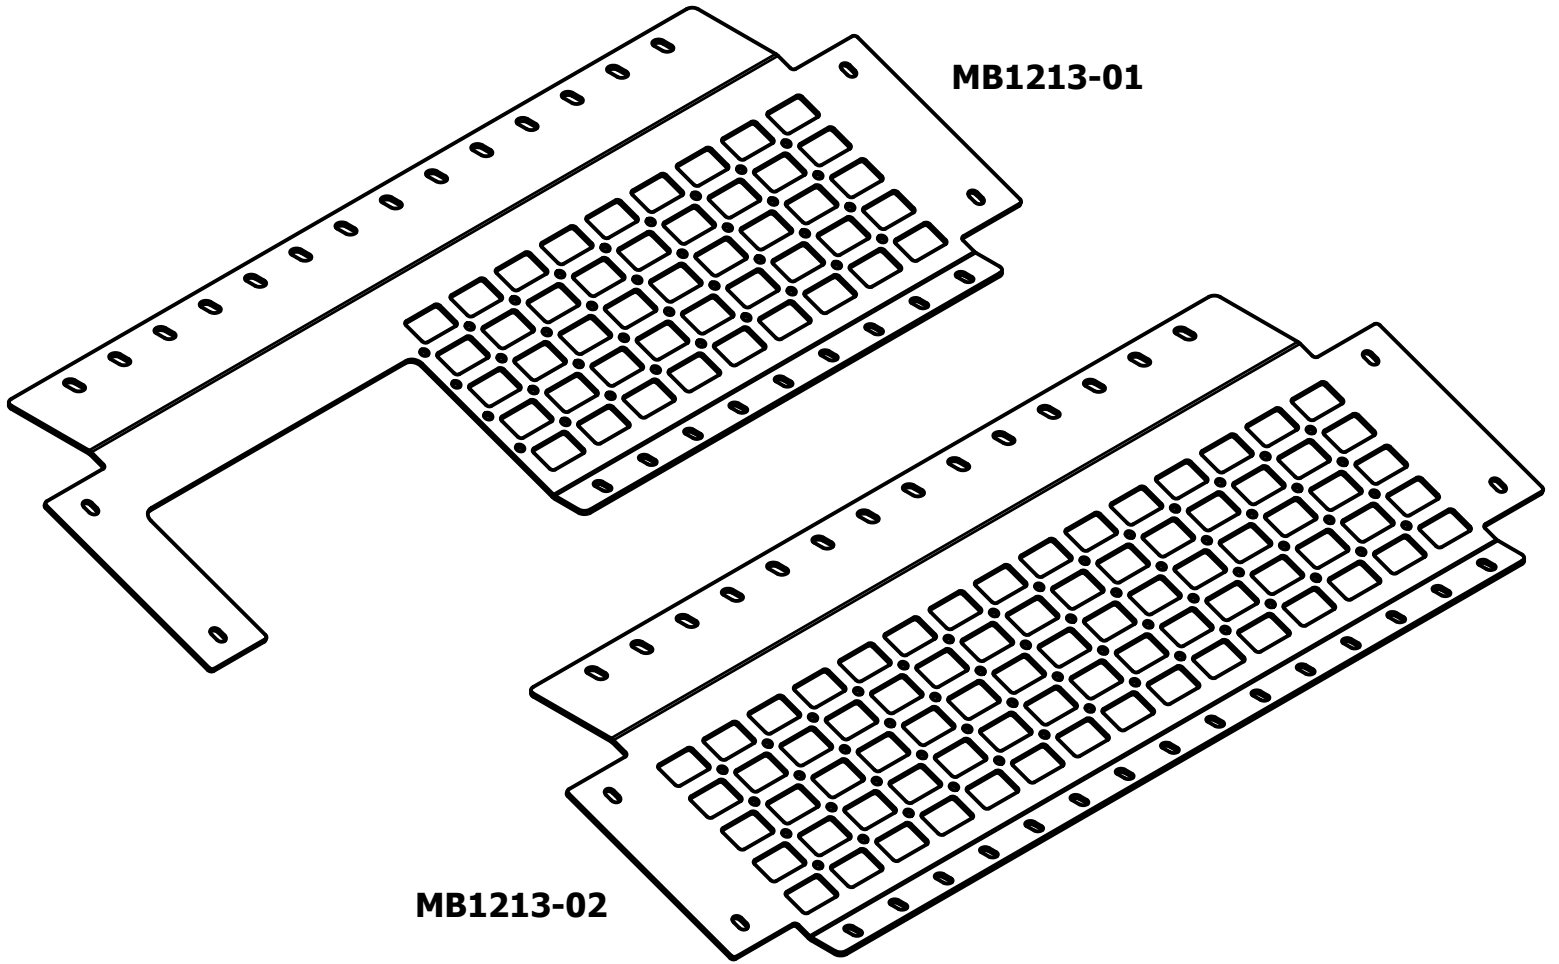

MB1213 - Shipping Motobed Molle Panels

Contents

5/16"-18 x 1" Hex Bolt
Qty 8

5/16" Plain Washer
Qty 16

5/16"-18 Nylon Insert Hex Locknut
Qty 8