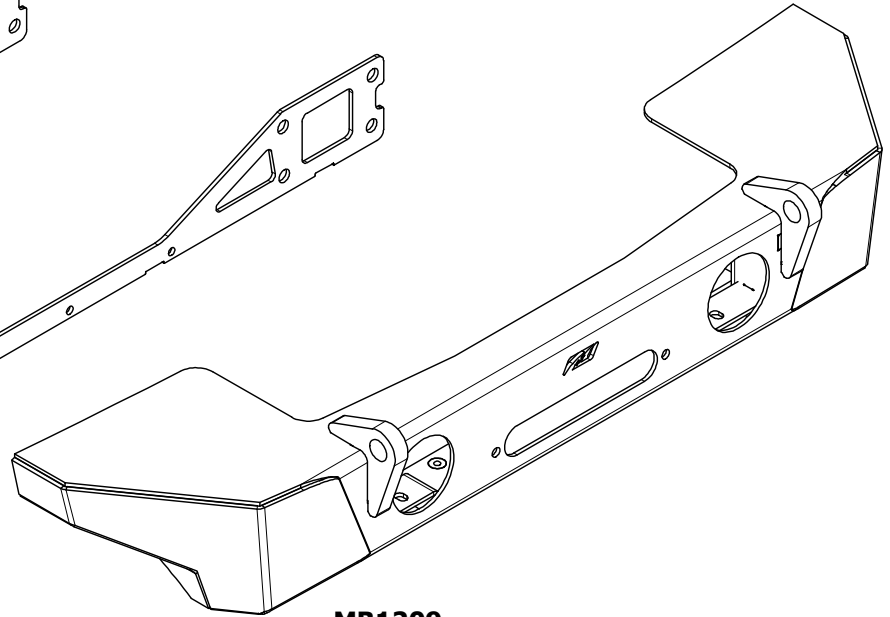

MB1209 - Shipping Crusher HD Front Bumper

CONTENTS

MB1209-10
Qty 1

MB1209-11
Qty 1

MB1209
Qty 1

FRAME BRACKET - PASSENGER
Qty 1

FRAME BRACKET - DRIVER
Qty 1

7/16" - 14 - NYLOCK HEX NUT
Qty 8

7/16" - FLAT WASHER
Qty 8

3/8" - 16 - NYLOCK HEX NUT
Qty 7

3/8" - FLAT WASHER
Qty 16

3/8" - 16 x 1" HEX BOLT
Qty 9

NUTSTRIP
Qty 2