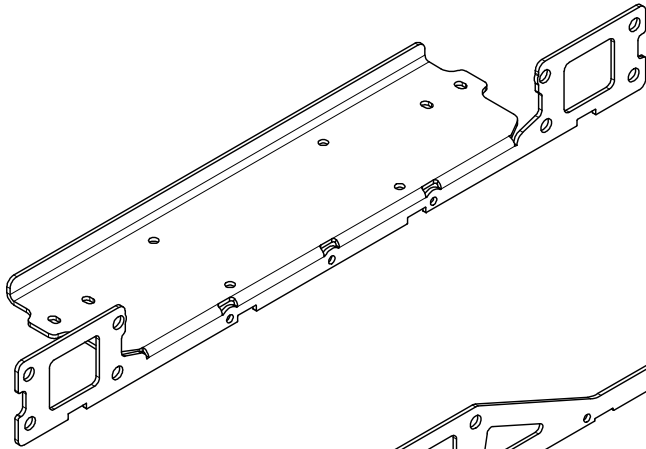

MB1209 - Shipping Crusher HD Front Bumper

CONTENTS

MB1209-10
Qty 1

MB1209-11
Qty 1

MB1209
Qty 1

FRAME BRACKET - PASSENGER
Qty 1

FRAME BRACKET - DRIVER
Qty 1

7/16" - 14 - NYLOCK HEX NUT
Qty 8

7/16" - FLAT WASHER
Qty 8

3/8" - 16 - NYLOCK HEX NUT
Qty 7

3/8" - FLAT WASHER
Qty 16

3/8" - 16 x 1" HEX BOLT
Qty 9

NUTSTRIP
Qty 2