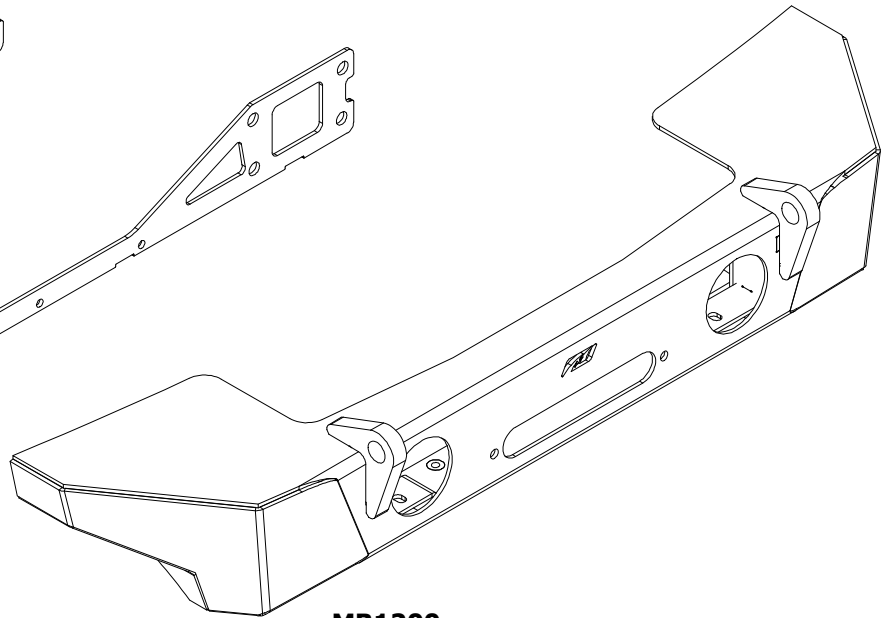

MB1200 - Shipping Crusher HD Front Bumper

CONTENTS

MB1200-10
Qty 1

MB1200-11
Qty 1

MB1200
Qty 1

FRAME BRACKET - DRIVER
Qty 1

NUTSTRIP: DRIVER
QTY 1

NUTSTRIP: PASSENGER
QTY 1

FRAME BRACKET - PASSENGER
Qty 1

7/16"-14 - NYLOCK HEX NUT
Qty 8

7/16" - FLAT WASHER
Qty 8

3/8"-16 x 1" HEX BOLT
Qty 11

3/8"-16 - NYLOCK HEX NUT
Qty 7

3/8" - FLAT WASHER
Qty 18