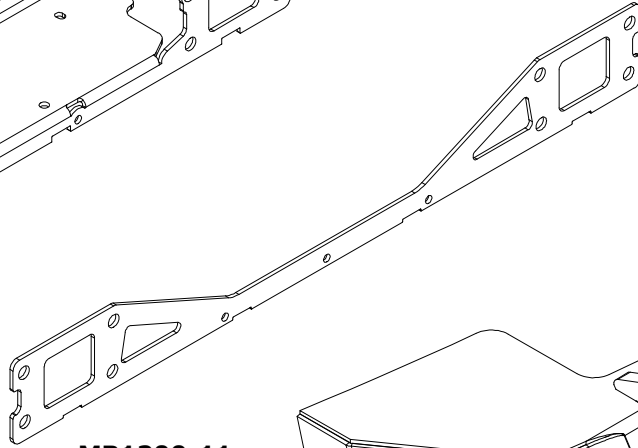

MB1200 - Shipping Crusher HD Front Bumper

CONTENTS

MB1200-10
Qty 1

MB1200-11
Qty 1

MB1200
Qty 1

FRAME BRACKET - DRIVER
Qty 1

NUTSTRIP: DRIVER
QTY 1

NUTSTRIP: PASSENGER
QTY 1

FRAME BRACKET - PASSENGER
Qty 1

7/16"-14 - NYLOCK HEX NUT
Qty 8

7/16" - FLAT WASHER
Qty 8

3/8"-16 x 1" HEX BOLT
Qty 11

3/8"-16 - NYLOCK HEX NUT
Qty 7

3/8" - FLAT WASHER
Qty 18