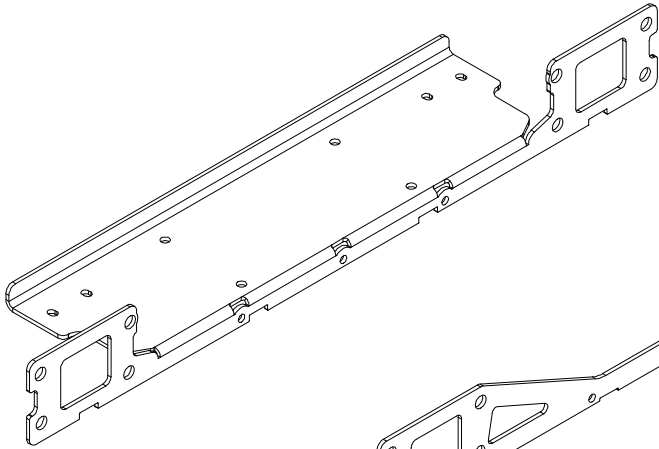

MB1200 - Shipping Crusher HD Front Bumper

CONTENTS

MB1200-10
Qty 1

MB1200-11
Qty 1

MB1200
Qty 1

FRAME BRACKET - DRIVER
Qty 1

NUTSTRIP: DRIVER
QTY 1

NUTSTRIP: PASSENGER
QTY 1

FRAME BRACKET - PASSENGER
Qty 1

7/16"-14 - NYLOCK HEX NUT
Qty 8

7/16" - FLAT WASHER
Qty 8

3/8"-16 x 1" HEX BOLT
Qty 11

3/8"-16 - NYLOCK HEX NUT
Qty 7

3/8" - FLAT WASHER
Qty 18