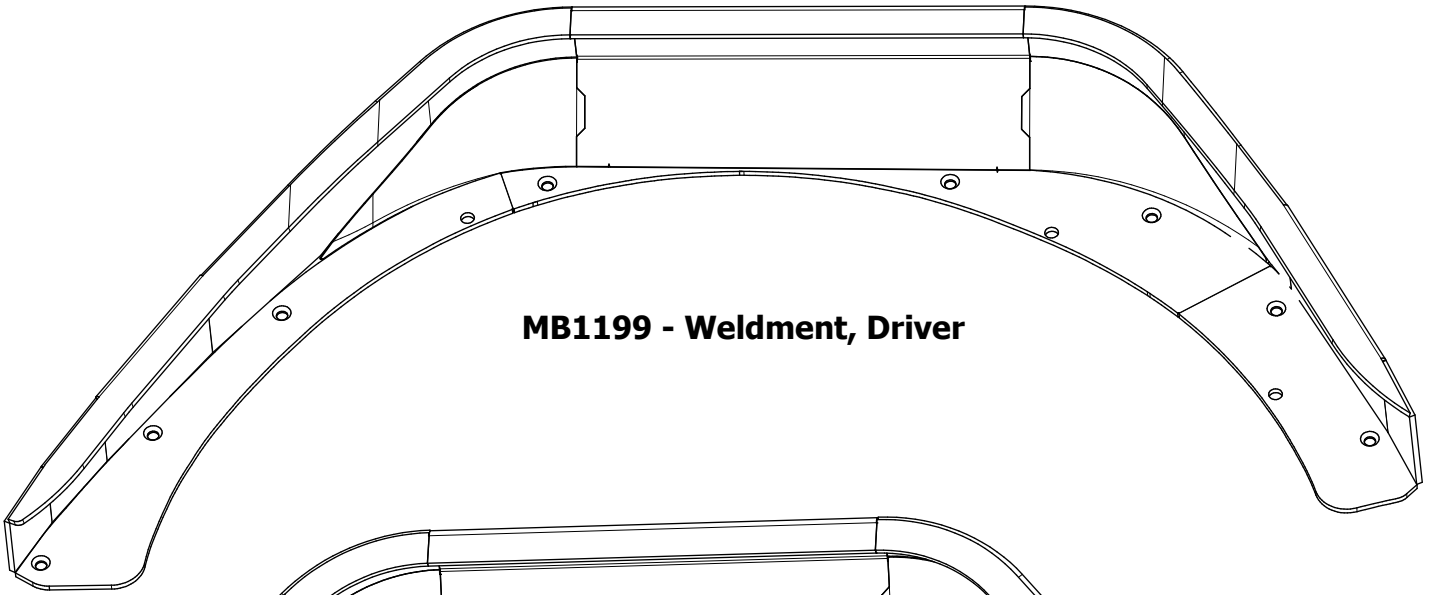

MB1199 - Shipping JLU Rear Highline Fenders

CONTENTS

MB1199 - Weldment, Driver

MB1199 - Weldment, Passenger

Countersunk Screw
1/4"-20 UNC x 1.00" Long
Qty 16

Rivnut
1/4"-20 UNC
Qty 16