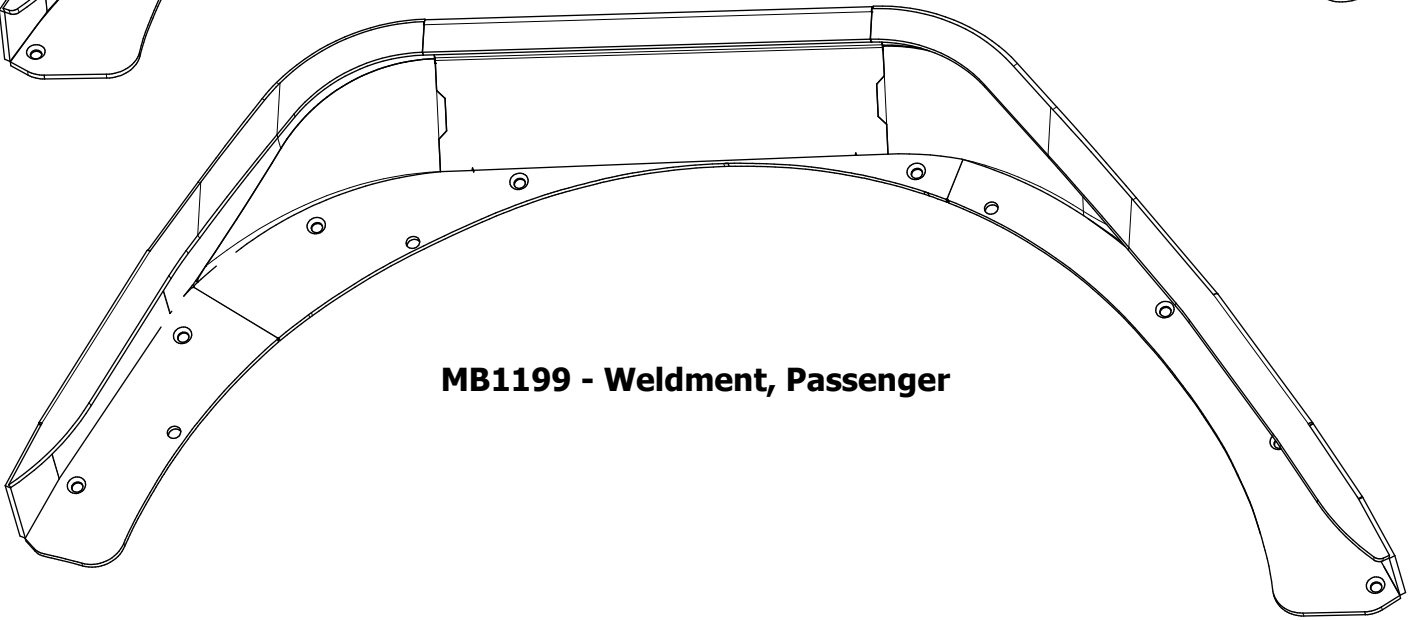

MB1199 - Shipping JLU Rear Highline Fenders

CONTENTS

MB1199 - Weldment, Driver

MB1199 - Weldment, Passenger

Countersunk Screw
1/4"-20 UNC x 1.00" Long
Qty 16

Rivnut
1/4"-20 UNC
Qty 16