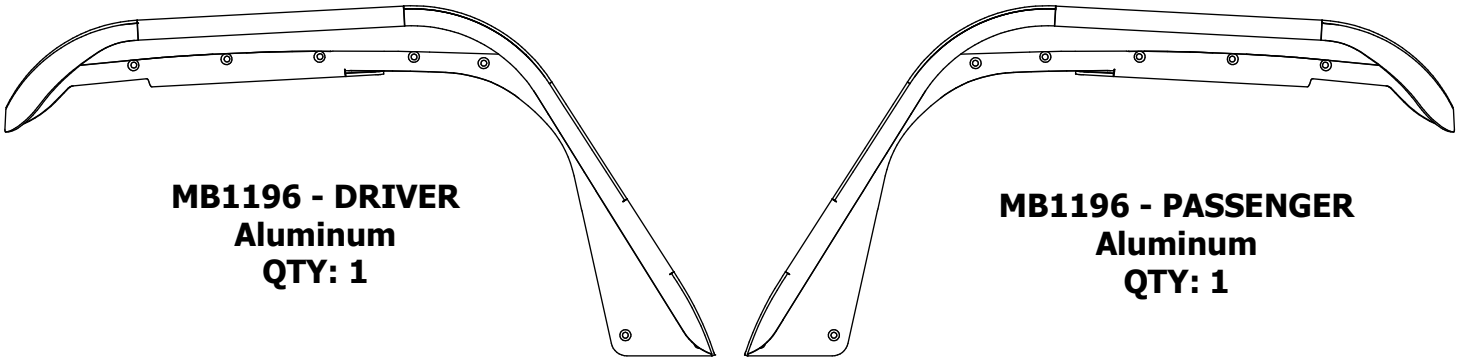

MB1196-A - Shipping JL/JLU/JT Highline Front Fenders

CONTENTS

MB1196-08
QTY: 1

MB1196-07
QTY: 2

MB1196-08_MIR
QTY: 1

3/4" CLEAR LENS LED
FENDER/SIDE MARKER LIGHT
2 PACK

MB6500
Qty: 1

HEX BOLT
1/4"-20 x 3/4"
QTY: 4

FLAT SOCKET SS
5/16"-18 x 3/4"
QTY: 22

RIVNUT
1/4"-20
QTY: 4

BUTTON HEAD SS
#10-24 x .75"
QTY: 4

RIVNUT
5/16"-18
QTY: 22

FLAT WASHER
1/4"
QTY: 4

RIVNUT
#10-24
QTY: 4