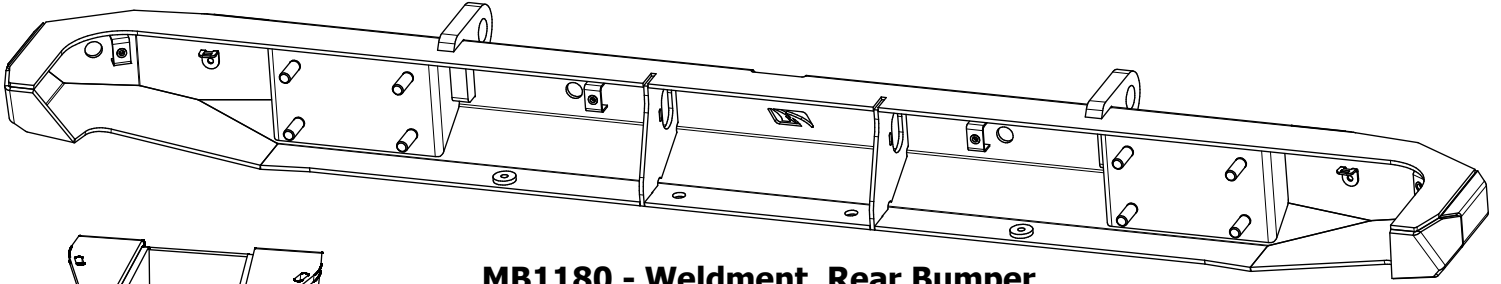

MB1180 - Assembly Rear Bumper

MB1180 - Weldment, Rear Bumper
Qty 1