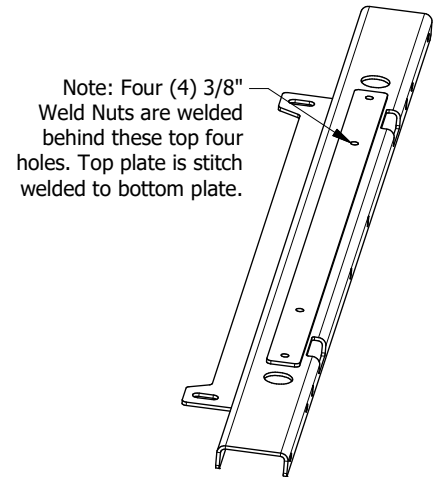

MB1178 - Assembly JT Gladiator Bobbed Bed

CONTENTS

**MB1178 - Weldment,
Rear Body Mount**
Qty 1

MB1178 - Assembly JT Gladiator Bobbed Bed**BAG LABELED AS
1178-KIT01**

Hex Bolt
9/16"-12 x 1.50"
Qty 2

Hex Bolt
9/16"-12 x 2.50"
Qty 2