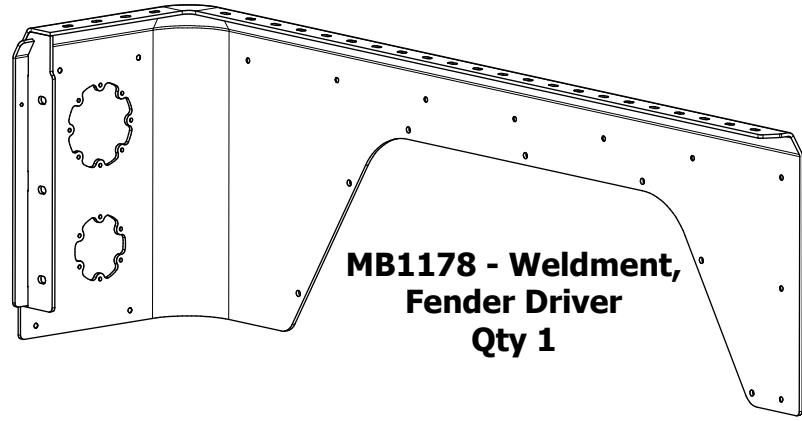

MB1178 - Assembly JT Gladiator Bobbed Bed

CONTENTS

**MB1178 - Weldment,
Rear Body Mount**
Qty 1

MB1178 - Assembly JT Gladiator Bobbed Bed**BAG LABELED AS
1178-KIT01**

Hex Bolt
9/16"-12 x 1.50"
Qty 2

Hex Bolt
9/16"-12 x 2.50"
Qty 2