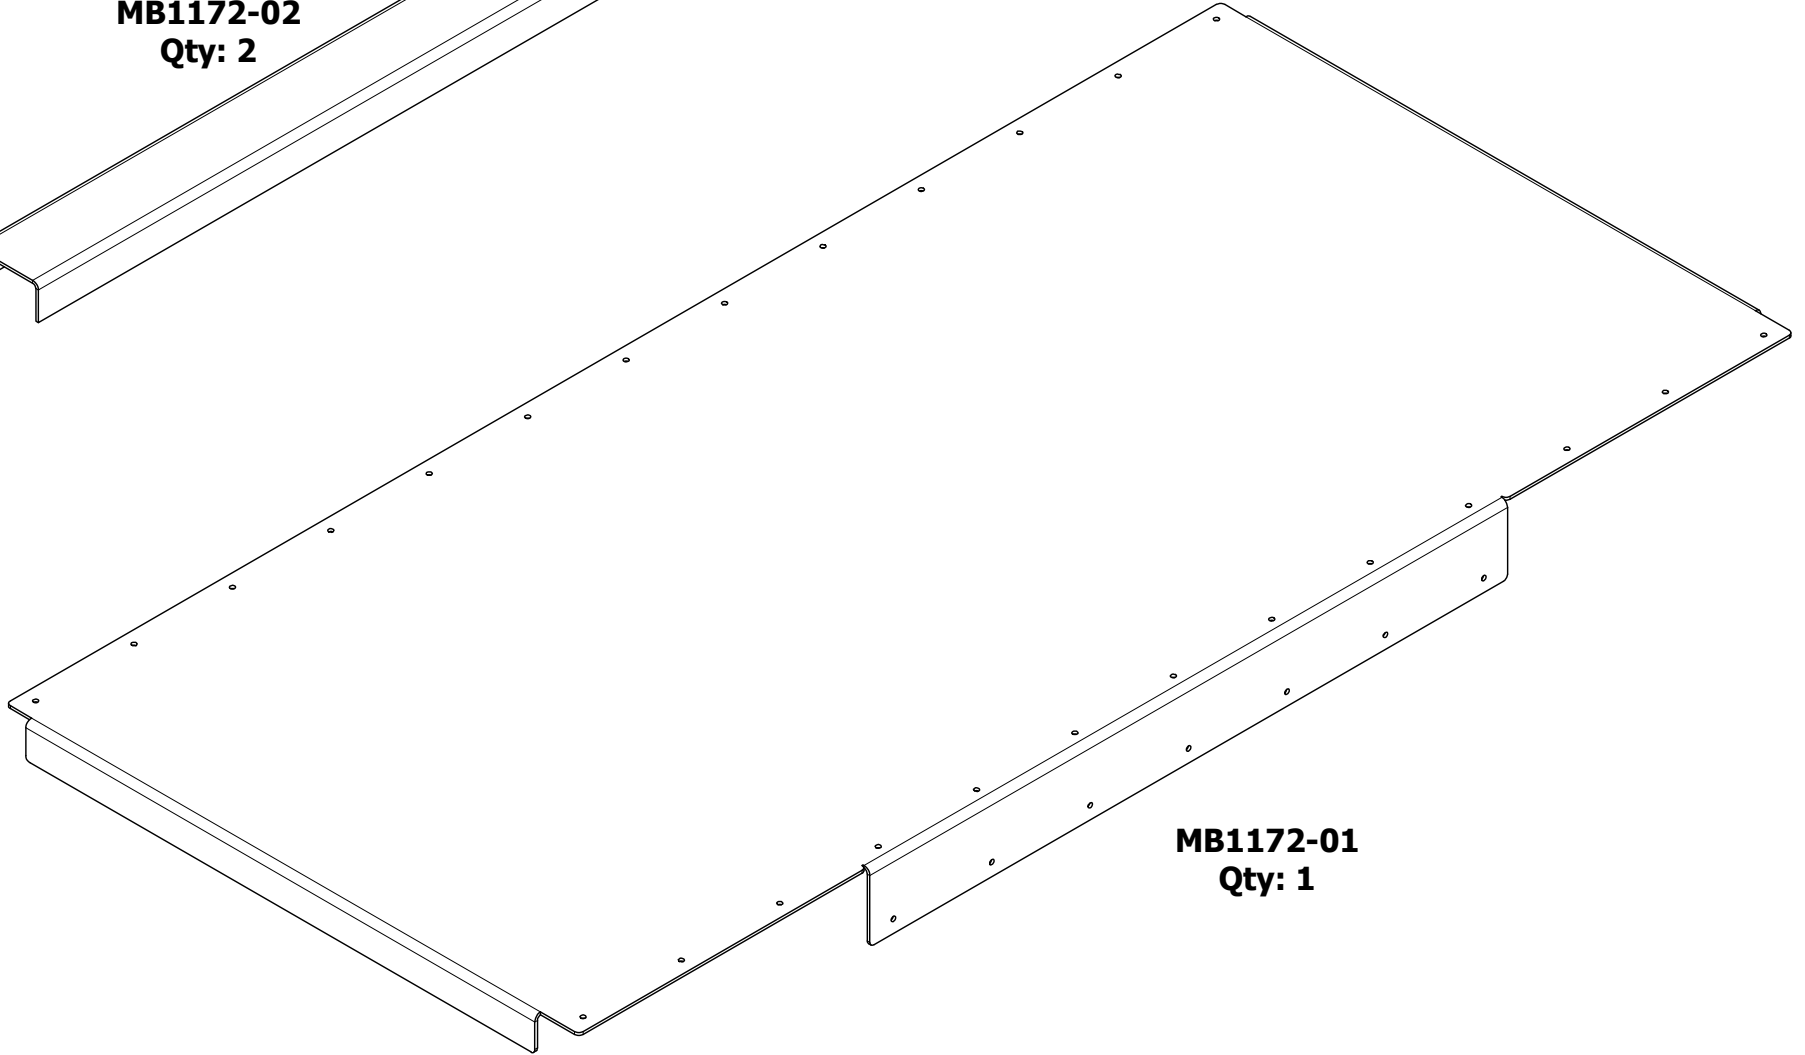

MB1172-02
Qty: 2

MB1172-01
Qty: 1

Dwg/Part No:

MB1172 - Shipping

Description:

YJ 15in Stretch Floor Panel

Sheet No: **1** of **1**

Rev No: **0**