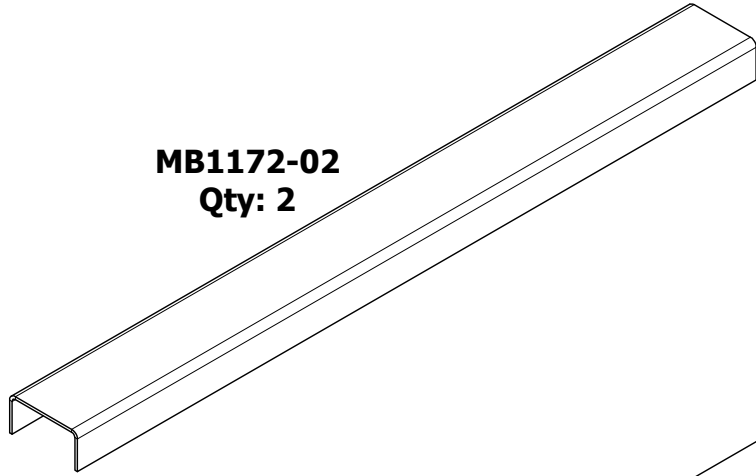

MB1172-02
Qty: 2

MB1172-01
Qty: 1

Dwg/Part No:

MB1172 - Shipping

Description:

YJ 15in Stretch Floor Panel

Sheet No: **1** of **1**

Rev No: **0**