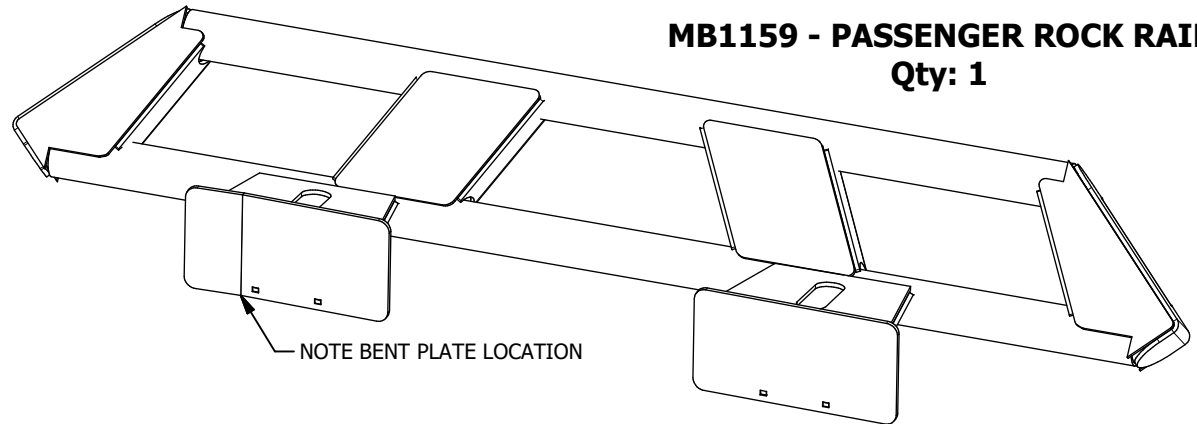

MB1159 - DRIVER ROCK RAIL

Qty: 1

MB1159 - PASSENGER ROCK RAIL

Qty: 1

NOTE:
This Plate is NOT
used for JK. Only
used for JL

MB1159-17

Qty: 2

Dwg/Part No:

MB1159 - Shipping

Description:

JK-JL Rock Rail - 2 Door

Sheet No: **1** of **1**

Rev No: **0**

Mat'l: