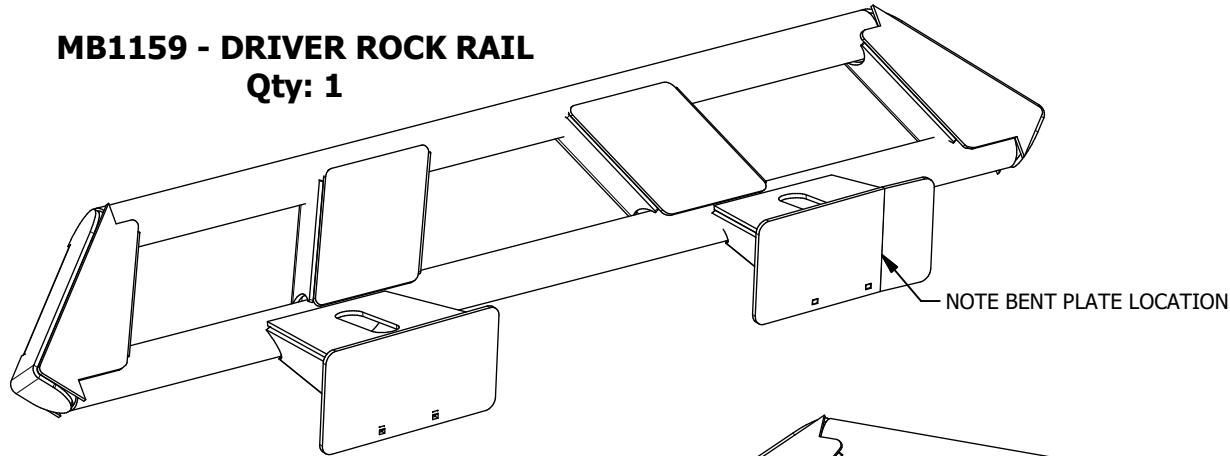

MB1159 - DRIVER ROCK RAIL

Qty: 1

MB1159 - PASSENGER ROCK RAIL

Qty: 1

NOTE:
This Plate is NOT
used for JK. Only
used for JL

MB1159-17

Qty: 2

Dwg/Part No:

MB1159 - Shipping

Description:

JK-JL Rock Rail - 2 Door

Sheet No: **1** of **1**

Rev No: **0**

Mat'l: