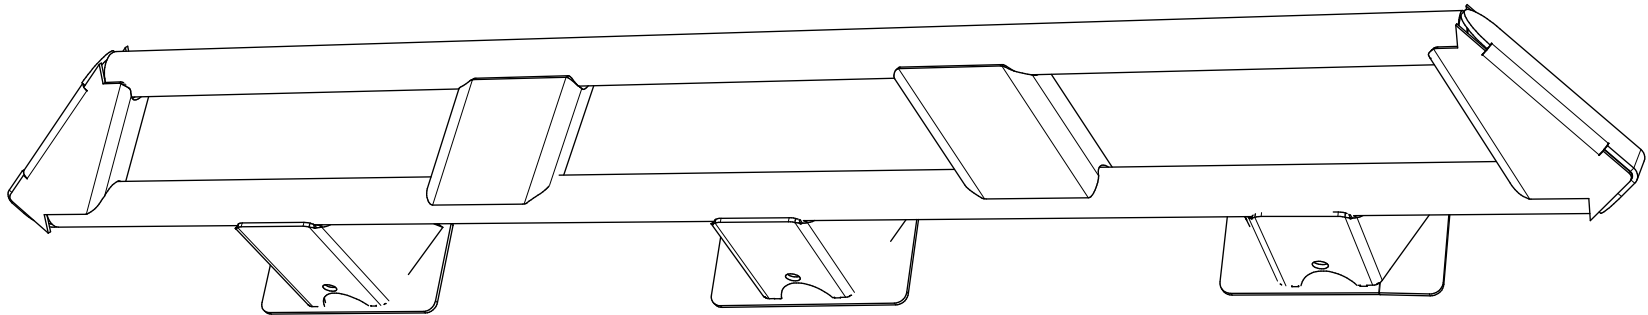

**MB1158 - DRIVER**  
**Qty: 1**

**MB1158 - PASSENGER**  
**Qty: 1**

Dwg/Part No:

**MB1158 - Shipping**

Description:

**JKU-JLU Frame Mounted Rock Rails**

Sheet No: **1** of **1**

Rev No: **0**