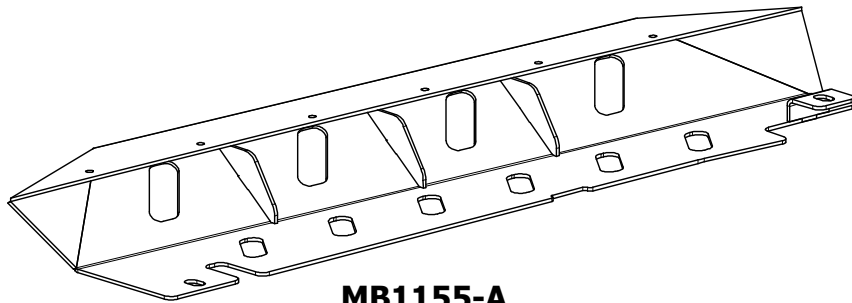

MB1155-A
Qty: 1