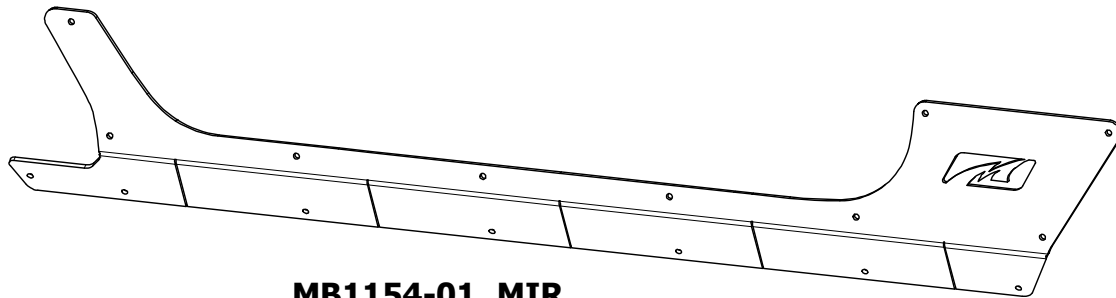

**MB1154-01
DRIVER
Qty: 1**

**MB1154-01_MIR
PASSENGER
Qty: 1**

**RIVNUT
1/4"-20
Qty: 32**

**FLAT HEAD SOCKET CAP SCREW
1/4"-20 x 3/4" STAINLESS
Qty: 32**

Dwg/Part No:

MB1154 - Shipping

Description:

JL 2-Door Rocker Armor