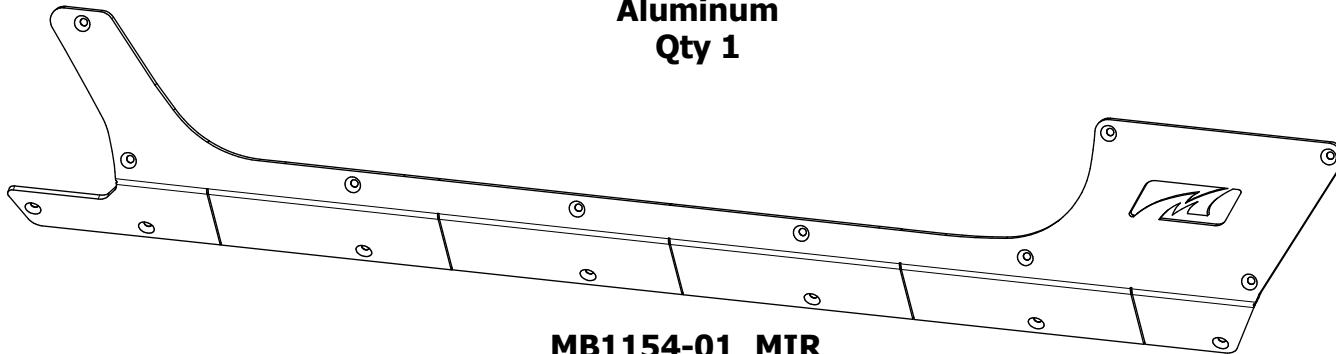

MB1154-01
Driver
Aluminum
Qty 1

MB1154-01_MIR
Passenger
Aluminum
Qty 1

Rivnut
1/4"-20
Qty 32

Countersunk Screw
1/4"-20 x 3/4"
Qty 32

Dwg/Part No:

MB1154-A - Shipping

Description:

Jeep JL 2 Door Rocker ArmorSheet No: **1** of **1**Rev No: **0**Mat'l: **3/16" Aluminum**