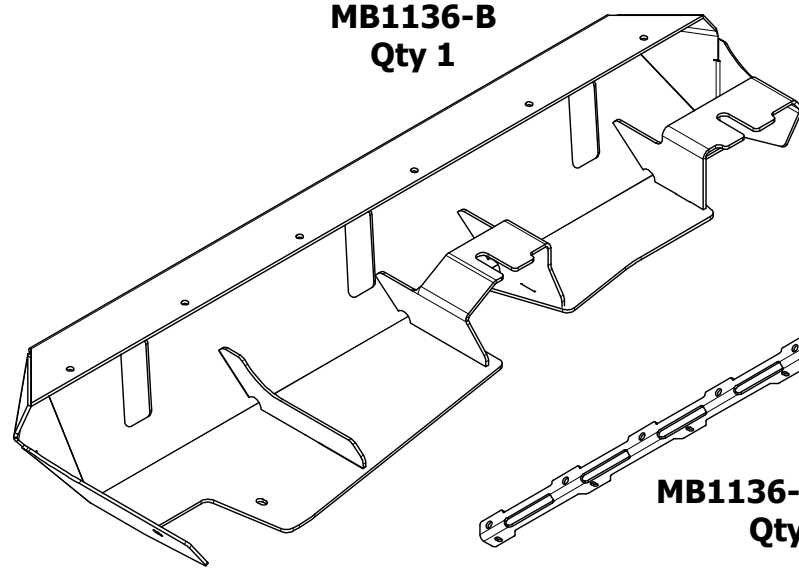

MB1136-A
Qty 1

MB1136-B
Qty 1

MB1136-08
Qty 1

MB1136-08_MIR
Qty 1

MB1136-07
Qty 1

MB1136-07_MIR
Qty 1

MB1136-09
Qty 1

MB1136-06
Qty 1

MB1136-06_MIR
Qty 1

MB1136-09_MIR
Qty 1

	
MB1136-12 Qty 2	FLATHEAD SOCKET CAP SCREW STAINLESS 3/8"-16 x 1" UNC Qty 22
	
BARREL NUT 3/8"-16 Qty 16	FLAT WASHER 3/8" STAINLESS Qty 16
	
NYLOCK HEX NUT 3/8"-16 UNC GR8 Qty 16	HEX BOLT ZINC PLATED 3/8"-16 x 1 GR8 Qty 14
	
RIVNUT 3/8"-16 UNC Qty 4	

Dwg/Part No:
MB1136 - Shipping
Description:
TJ Rocker Steps

Sheet No: **1** of **1**
Rev No: **0**

Mat'l: