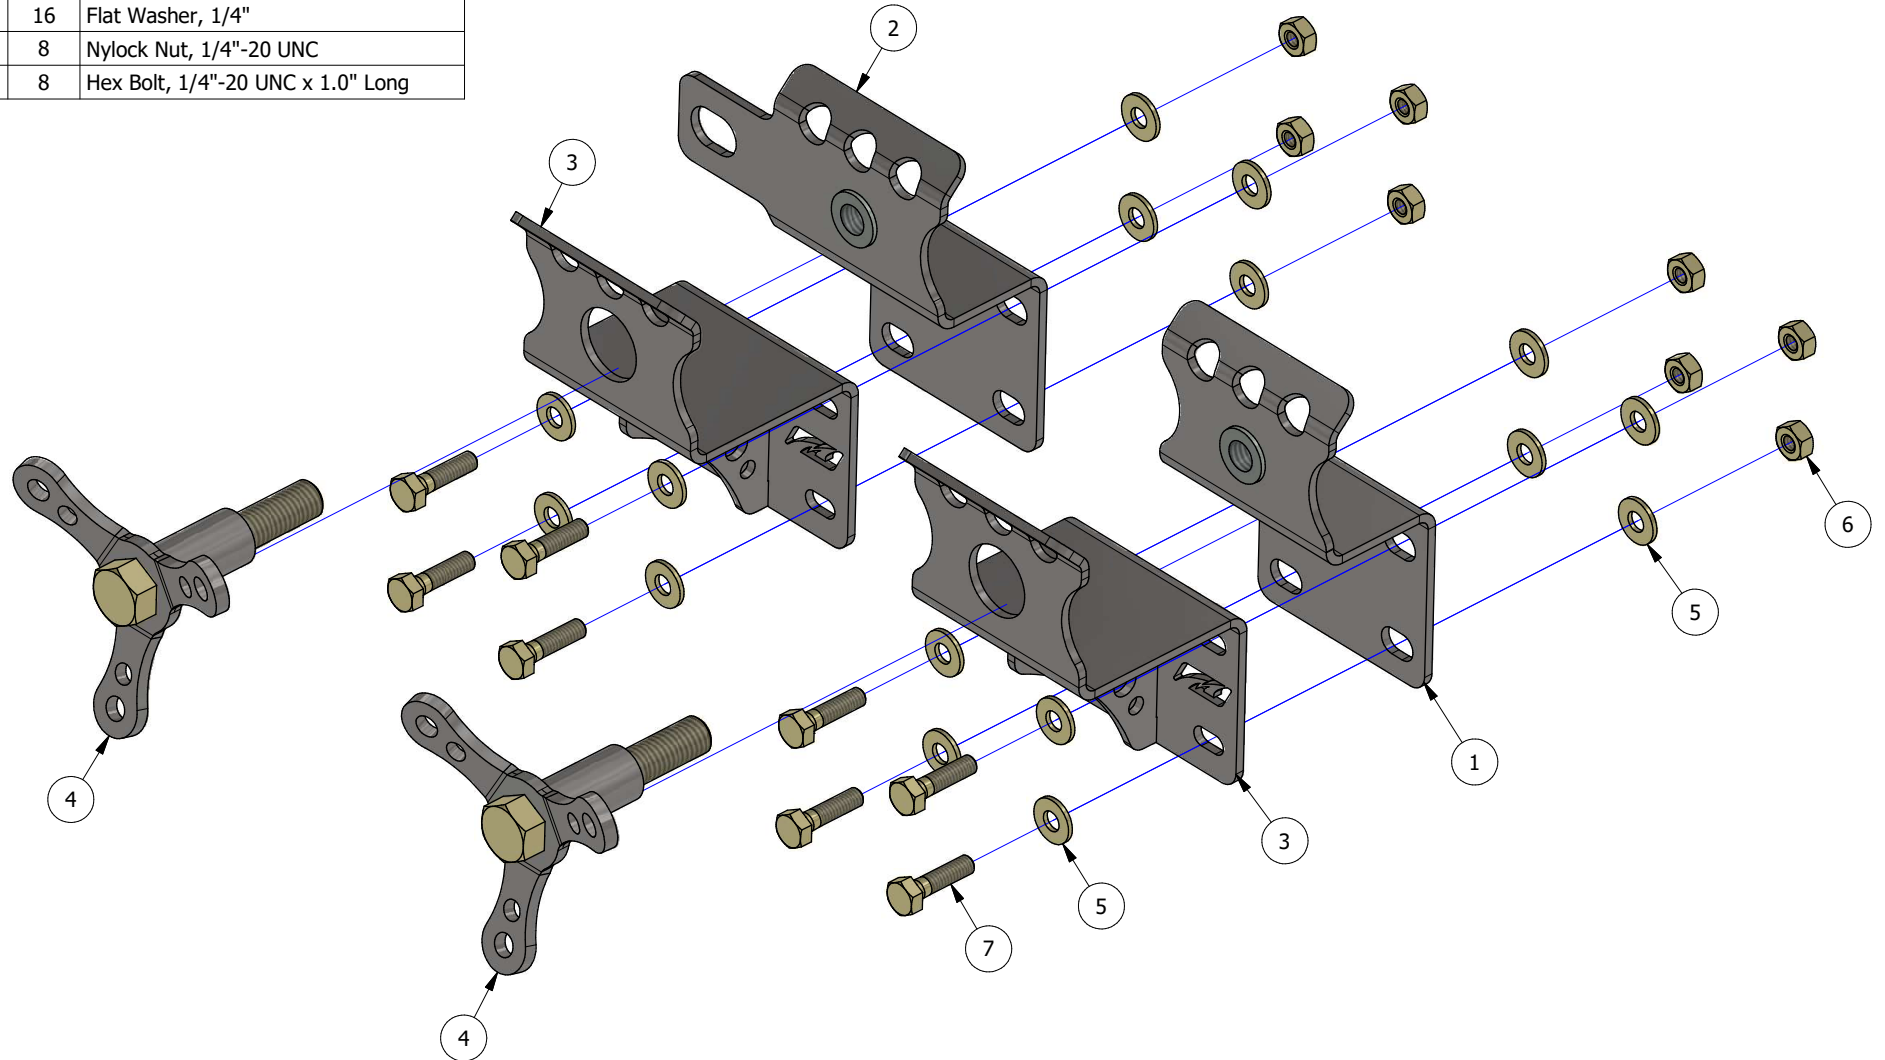

PARTS LIST

ITEM	QTY	DESCRIPTION
1	1	Inner Bracket
2	1	Inner Bracket with Padlock Slot
3	2	Outer Bracket
4	2	Handle
5	16	Flat Washer, 1/4"
6	8	Nylock Nut, 1/4"-20 UNC
7	8	Hex Bolt, 1/4"-20 UNC x 1.0" Long

Dwg/Part No:

MB1120 - Assembly

Description:

MOLLE Hi Lift Jack Mount

 Sheet No: **1** of **1**

 Rev No: **0**

Mat'l: