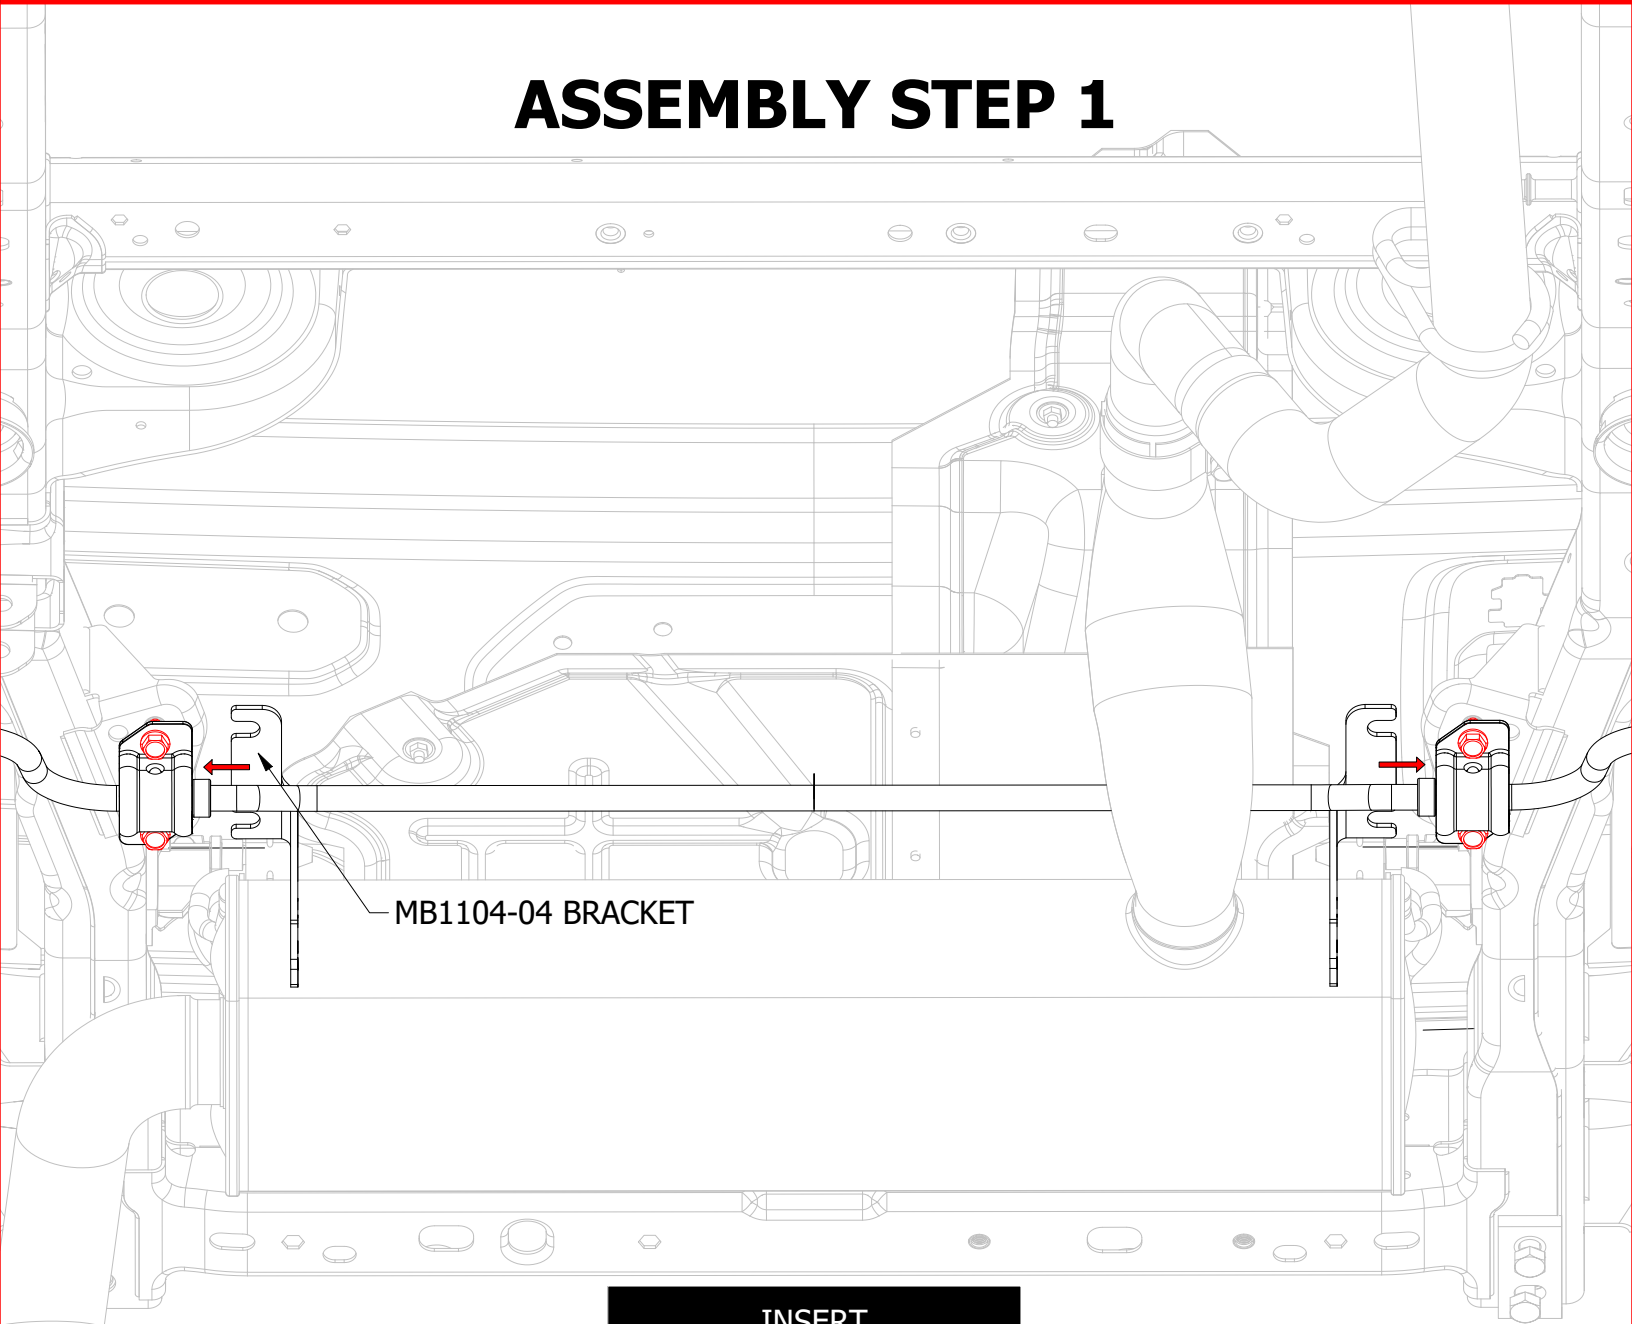

MB1104 - Assembly Instructions

ASSEMBLY STEP 1

MB1104-04 BRACKET

**INSERT
BRACKETS BETWEEN FRAME
AND SWAYBAR MOUNTS**