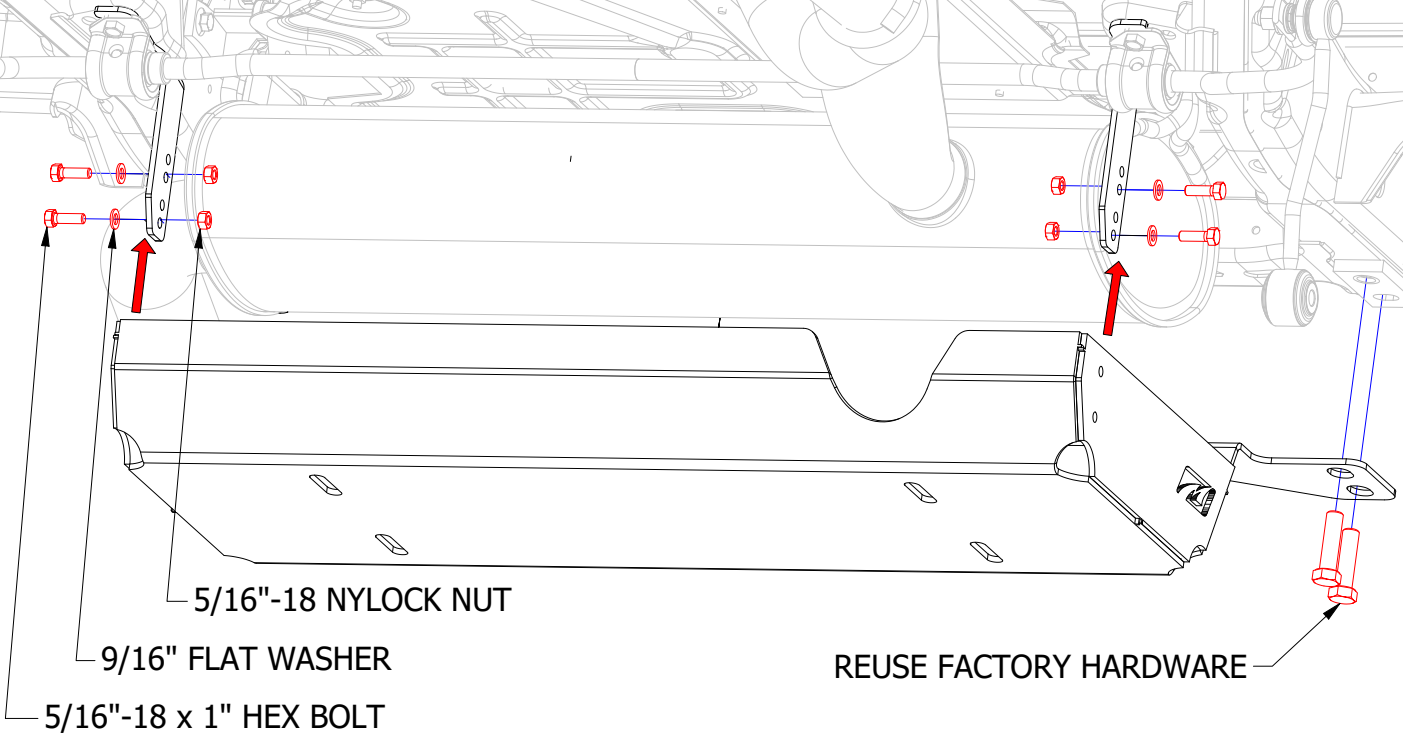

**FLAT WASHER**  
5/16" GR 8  
Qty 4

**MB1104 - Assembly Instructions**

**ASSEMBLY STEP 1**

MB1104-04 BRACKET

**INSERT  
BRACKETS BETWEEN FRAME  
AND SWAYBAR MOUNTS**

**MB1104 - Assembly Instructions**

**ASSEMBLY STEP 2**