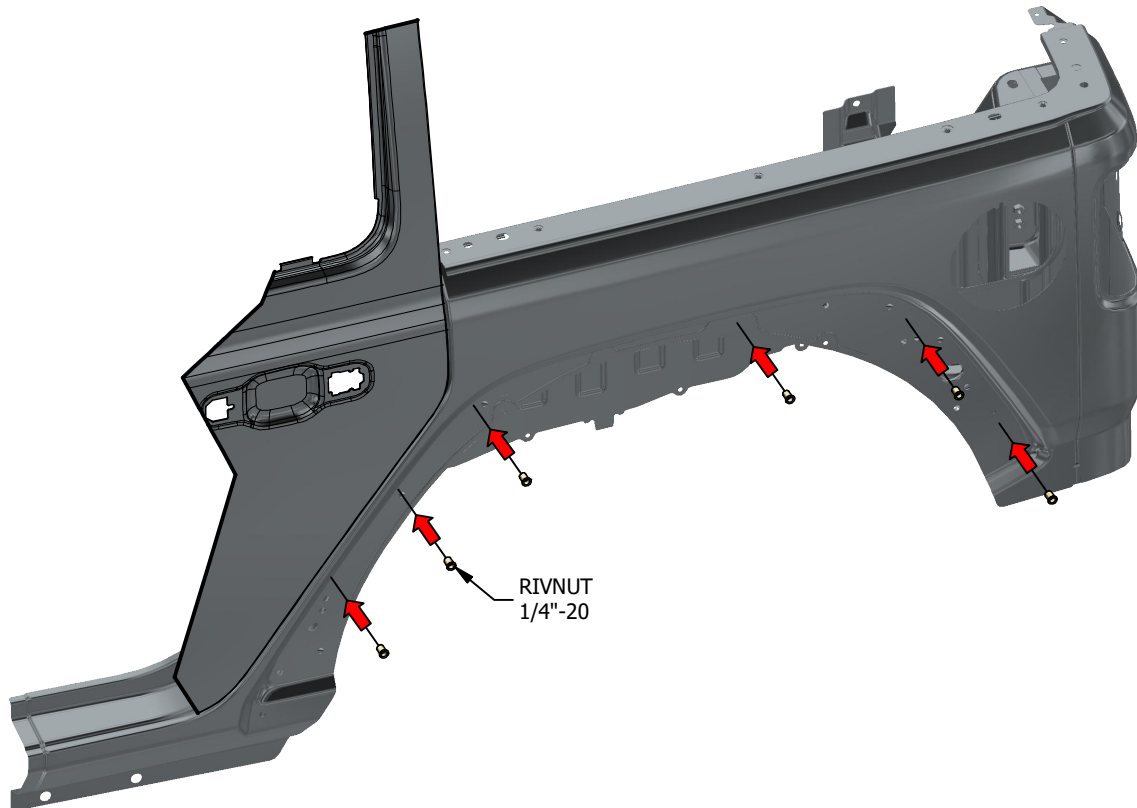

MB1102 - Assembly Instructions Rear Fenders Flares - JL/JLU

INSTALLING RIVNUTS