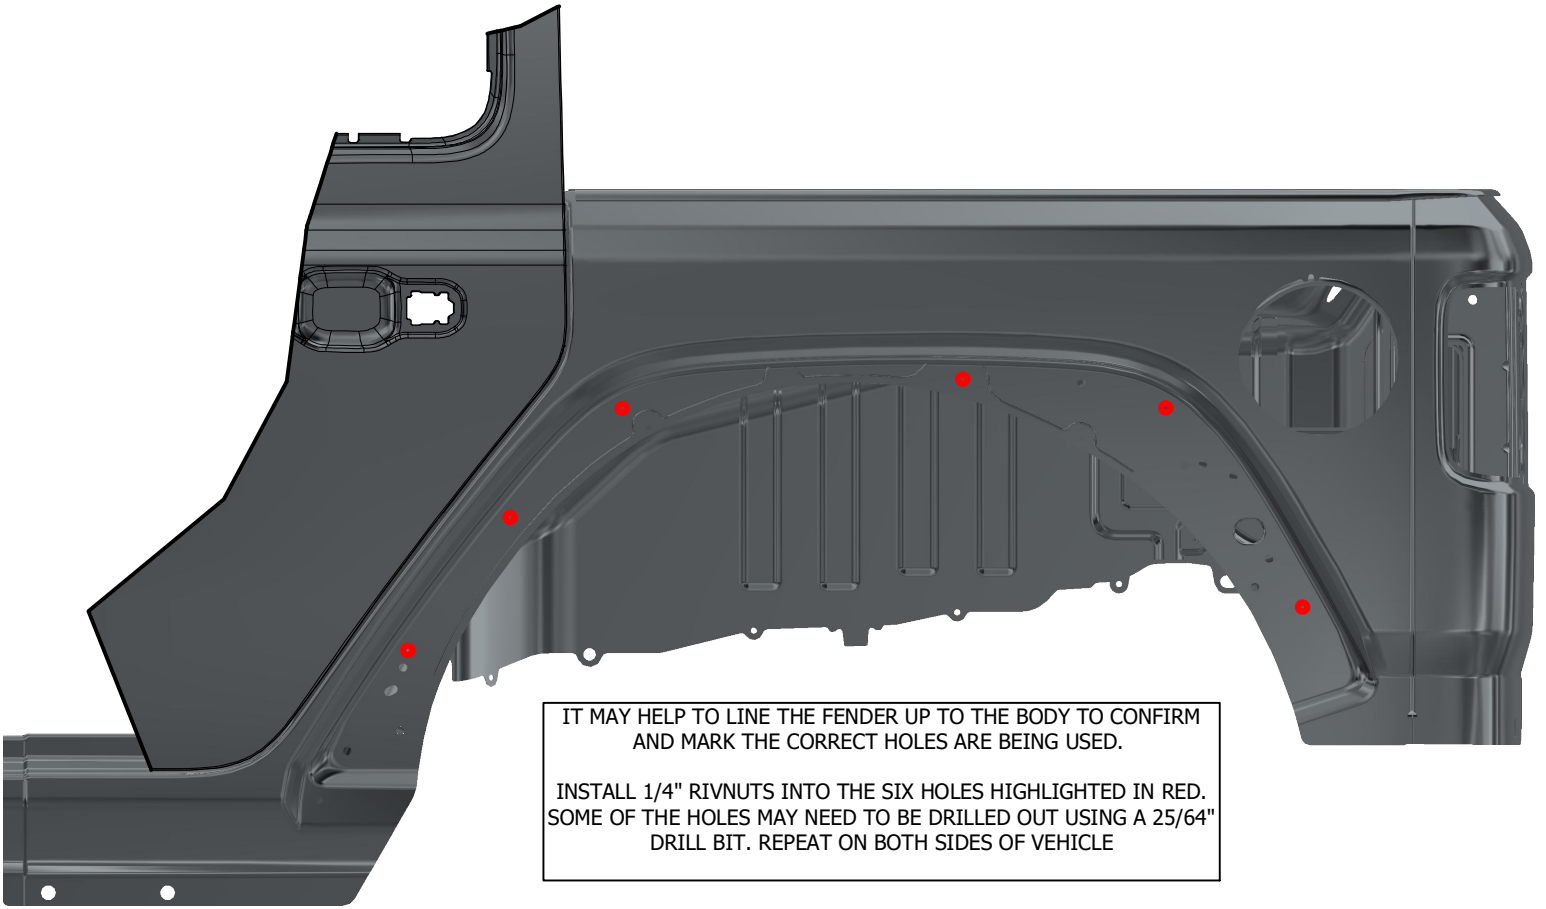

MB1102 - Assembly Instructions Rear Fenders Flares - JL/JLU

INSTALLING RIVNUTS