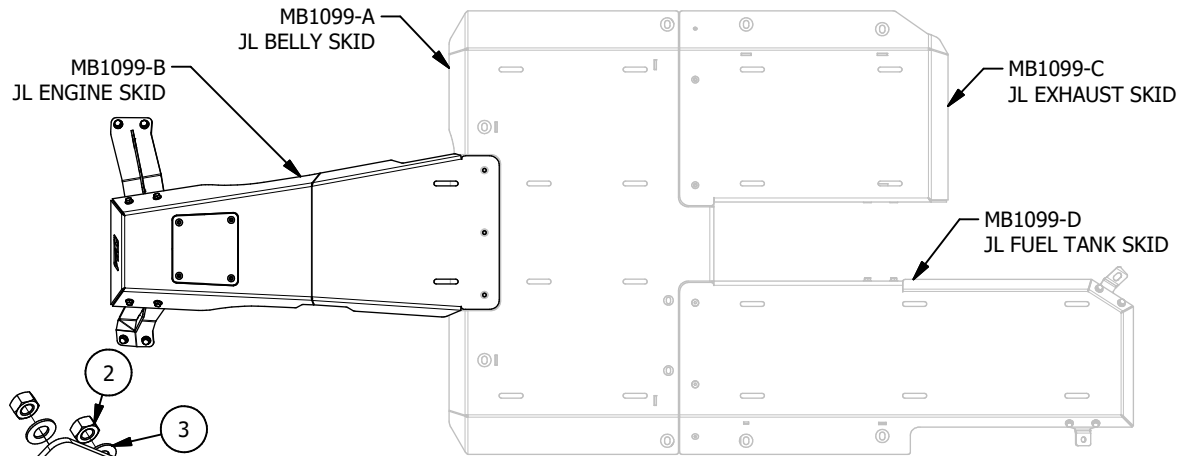

PARTS LIST			
ITEM	QTY	PART NUMBER	DESCRIPTION
1	1	MB1099-A	JL Belly Skid Weldment
2	9		CS Screw 3/8" UNC x 1.0" lg

MB1099-B  
JL ENGINE SKID

MB1099-C  
JL EXHAUST SKID

MB1099-D  
JL FUEL TANK SKID

MB1099-A  
JL BELLY SKID

UNDERSIDE VIEW OF  
JL SKID SYSTEM #MB1099

Dwg/Part No:

**MB1099-A**

Description:

**JL Belly Skid Assembly**

Sheet No: **1** of **4**

Rev No: **0**

Mat'l:

## PARTS LIST

ITEM	QTY	PART NUMBER	DESCRIPTION
1	4		Hex Bolt 1/2" UNC x 1.0" lg
2	4		Nylock Nut 1/2"
3	8		Flat Washer 1/2"
4	4		Hex Bolt 3/8" UNC x 1.0" lg
5	4		Nylock Nut 3/8"
6	4		Flat Washer 3/8"
7	4		CS Screw 3/8" UNC x 1.0" lg
8	1	MB1099-B-01	JL Engine Skid
9	1	MB1099-B-03	Hanger - Driver
10	1	MB1099-B-05	Hanger - Pass