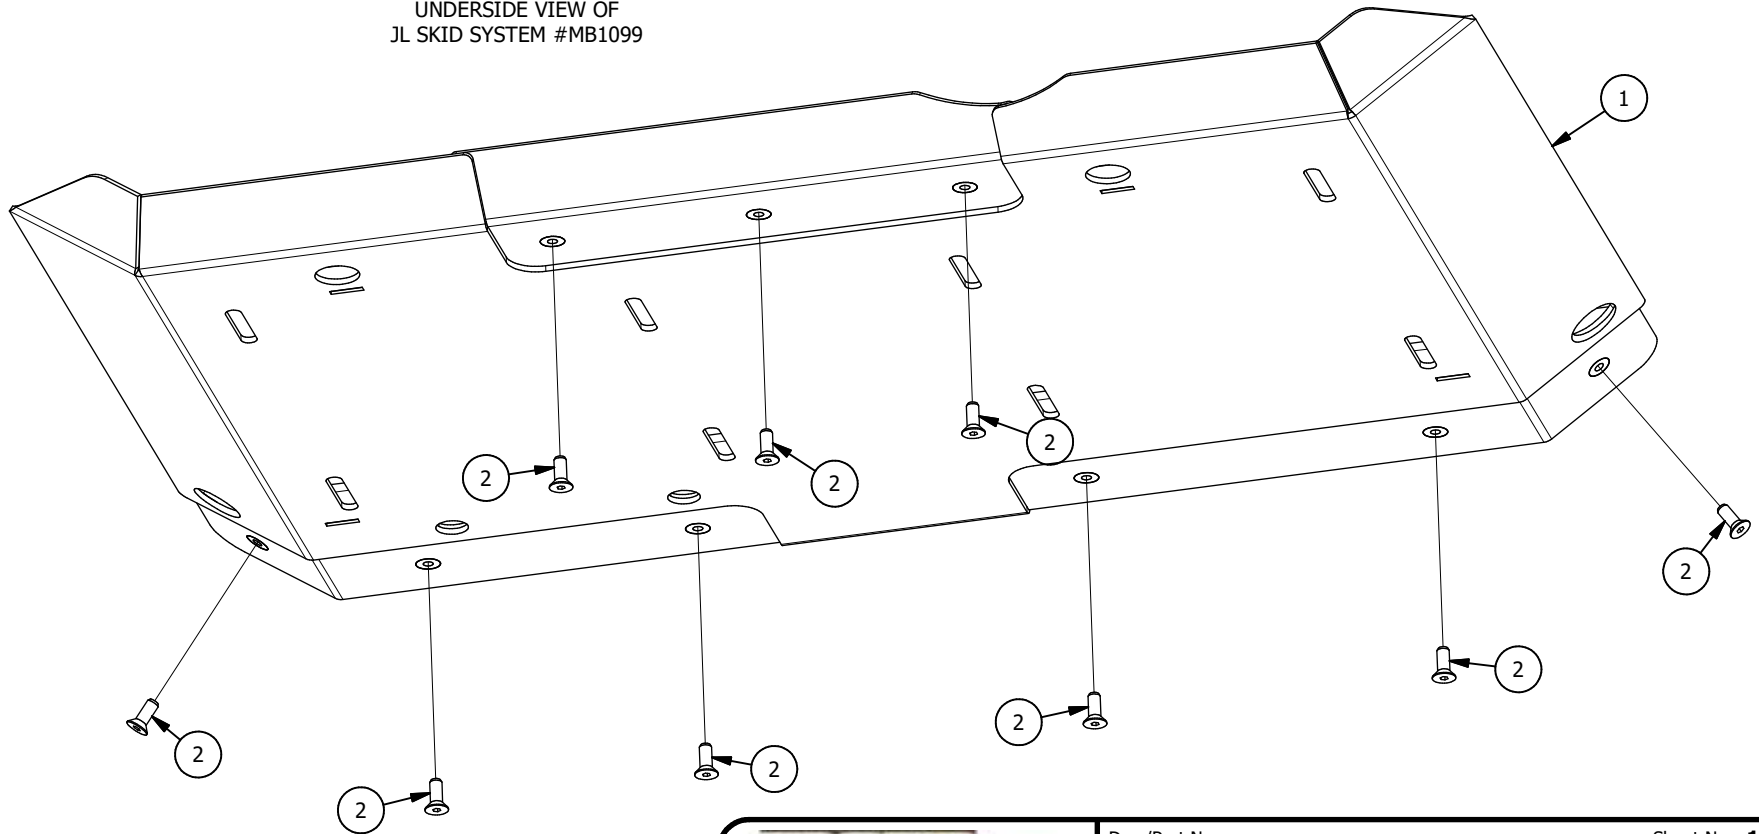

PARTS LIST			
ITEM	QTY	PART NUMBER	DESCRIPTION
1	1	MB1099-A	JL Belly Skid Weldment
2	9		CS Screw 3/8" UNC x 1.0" lg

MB1099-B  
JL ENGINE SKID

MB1099-C  
JL EXHAUST SKID

MB1099-D  
JL FUEL TANK SKID

MB1099-A  
JL BELLY SKID

UNDERSIDE VIEW OF  
JL SKID SYSTEM #MB1099

Dwg/Part No:

**MB1099-A**

Description:

**JL Belly Skid Assembly**

Sheet No: **1** of **4**

Rev No: **0**

Mat'l:

## PARTS LIST

ITEM	QTY	PART NUMBER	DESCRIPTION
1	4		Hex Bolt 1/2" UNC x 1.0" lg
2	4		Nylock Nut 1/2"
3	8		Flat Washer 1/2"
4	4		Hex Bolt 3/8" UNC x 1.0" lg
5	4		Nylock Nut 3/8"
6	4		Flat Washer 3/8"
7	4		CS Screw 3/8" UNC x 1.0" lg
8	1	MB1099-B-01	JL Engine Skid
9	1	MB1099-B-03	Hanger - Driver
10	1	MB1099-B-05	Hanger - Pass

 UNDERSIDE VIEW OF  
 JL SKID SYSTEM #MB1099

 REMOVABLE OIL PAN  
 ACCESS PLATE

Dwg/Part No:

**MB1099-B**

Description:

**JL Engine Skid Assembly**

Sheet No: 2 of 4

Rev No: 0