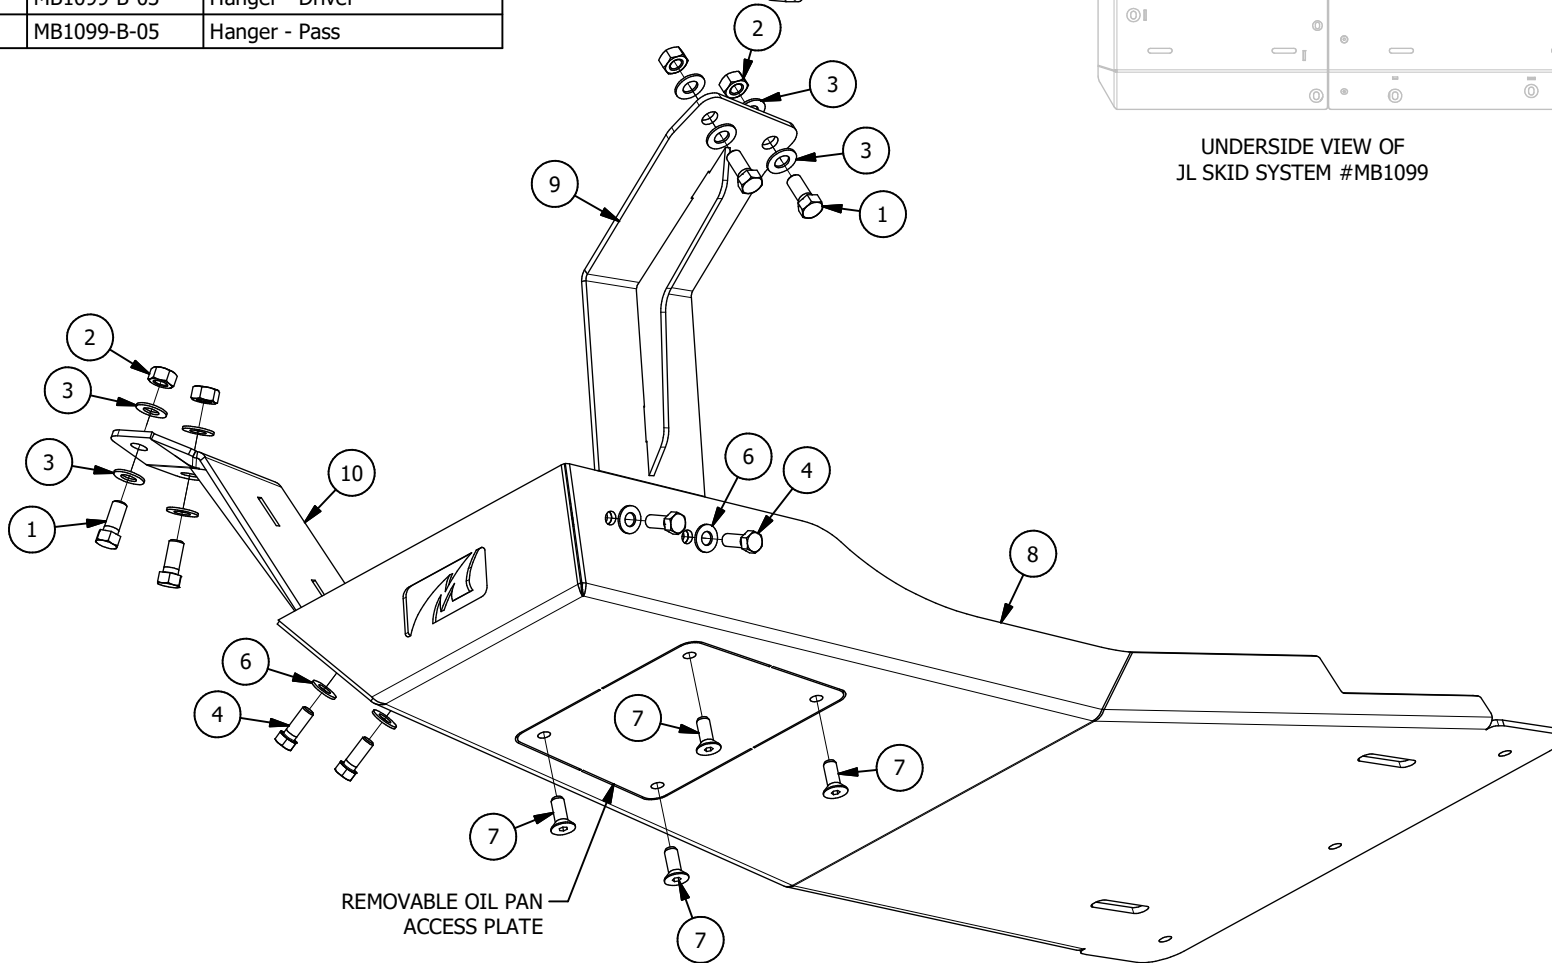

PARTS LIST			
ITEM	QTY	PART NUMBER	DESCRIPTION
1	1	MB1099-A	JL Belly Skid Weldment
2	9		CS Screw 3/8" UNC x 1.0" lg

MB1099-B  
JL ENGINE SKID

MB1099-C  
JL EXHAUST SKID

MB1099-D  
JL FUEL TANK SKID

MB1099-A  
JL BELLY SKID

UNDERSIDE VIEW OF  
JL SKID SYSTEM #MB1099

Dwg/Part No:

**MB1099-A**

Description:

**JL Belly Skid Assembly**

Sheet No: **1** of **4**

Rev No: **0**

Mat'l:

## PARTS LIST

ITEM	QTY	PART NUMBER	DESCRIPTION
1	4		Hex Bolt 1/2" UNC x 1.0" lg
2	4		Nylock Nut 1/2"
3	8		Flat Washer 1/2"
4	4		Hex Bolt 3/8" UNC x 1.0" lg
5	4		Nylock Nut 3/8"
6	4		Flat Washer 3/8"
7	4		CS Screw 3/8" UNC x 1.0" lg
8	1	MB1099-B-01	JL Engine Skid
9	1	MB1099-B-03	Hanger - Driver
10	1	MB1099-B-05	Hanger - Pass

 UNDERSIDE VIEW OF  
 JL SKID SYSTEM #MB1099

 REMOVABLE OIL PAN  
 ACCESS PLATE

Dwg/Part No:

**MB1099-B**

Description:

**JL Engine Skid Assembly**

Sheet No: 2 of 4

Rev No: 0