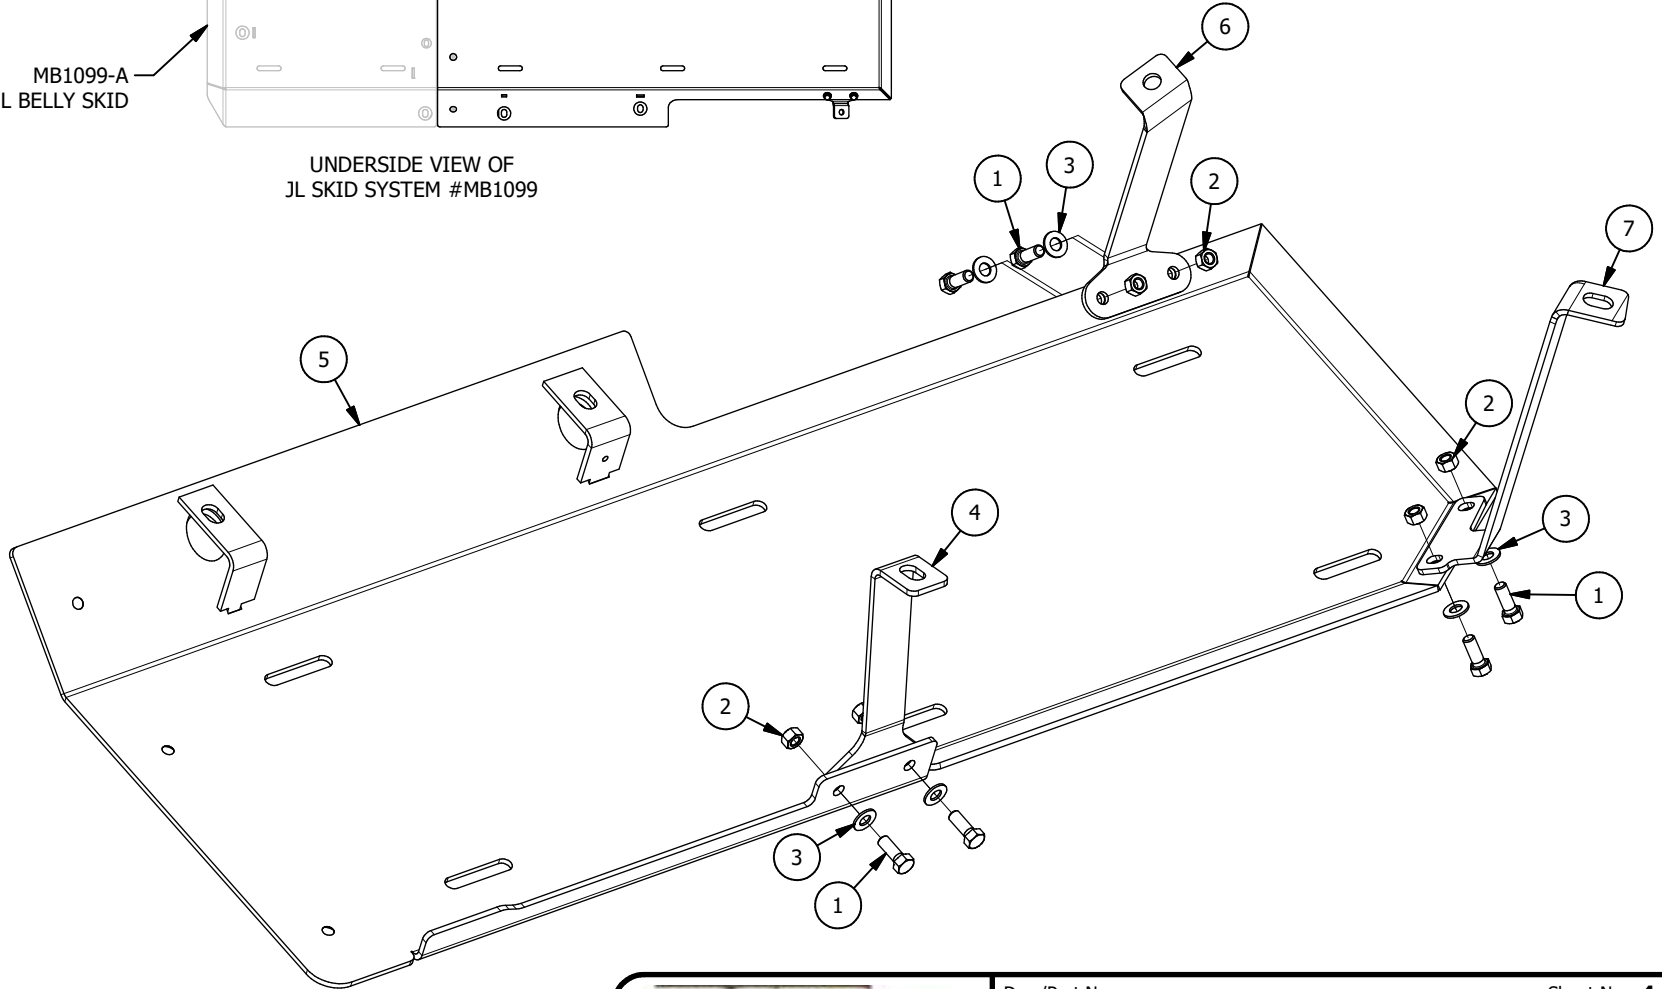

UNDERSIDE VIEW OF
JL SKID SYSTEM #MB1099

PARTS LIST

ITEM	QTY	PART NUMBER	DESCRIPTION
1	6		Hex Bolt 3/8" UNC x 1.0" lg
2	6		Nylock Nut 3/8"
3	6		Flat Washer 3/8"
4	1	MB1099-C-04	Hanger
5	1	MB1099-D	JL Fuel Tank Skid
6	1	MB1099-D-04	Hanger
7	1	MB1099-D-05	Hanger