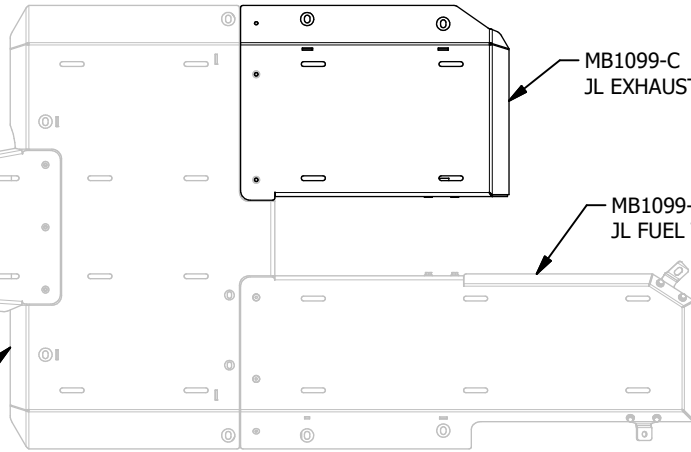

UNDERSIDE VIEW OF
JL SKID SYSTEM #MB1099

MB1099-C
JL EXHAUST SKID