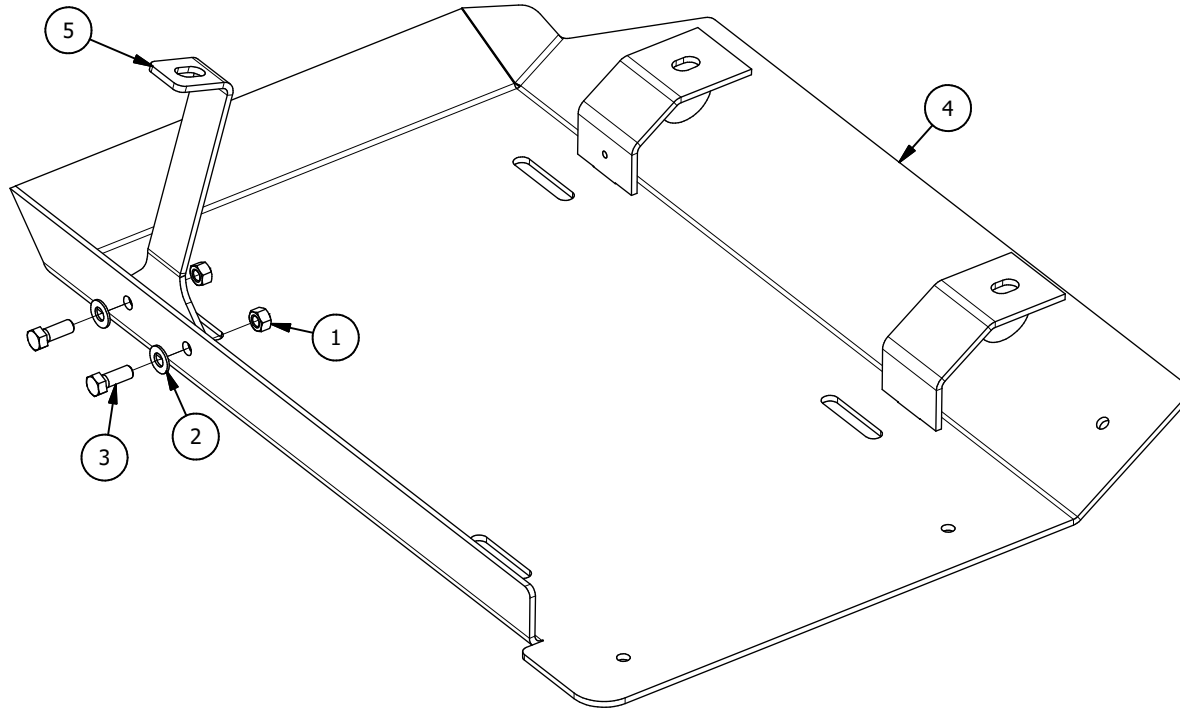

UNDERSIDE VIEW OF
JL SKID SYSTEM #MB1099

PARTS LIST

ITEM	QTY	PART NUMBER	DESCRIPTION
1	2		Nylock Nut 3/8"
2	2		Flat Washer 3/8"
3	2		Hex Bolt 3/8" UNC x 1.0" lg
4	1	MB1099-C	JL Exhaust Skid
5	1	MB1099-C-04	Hanger