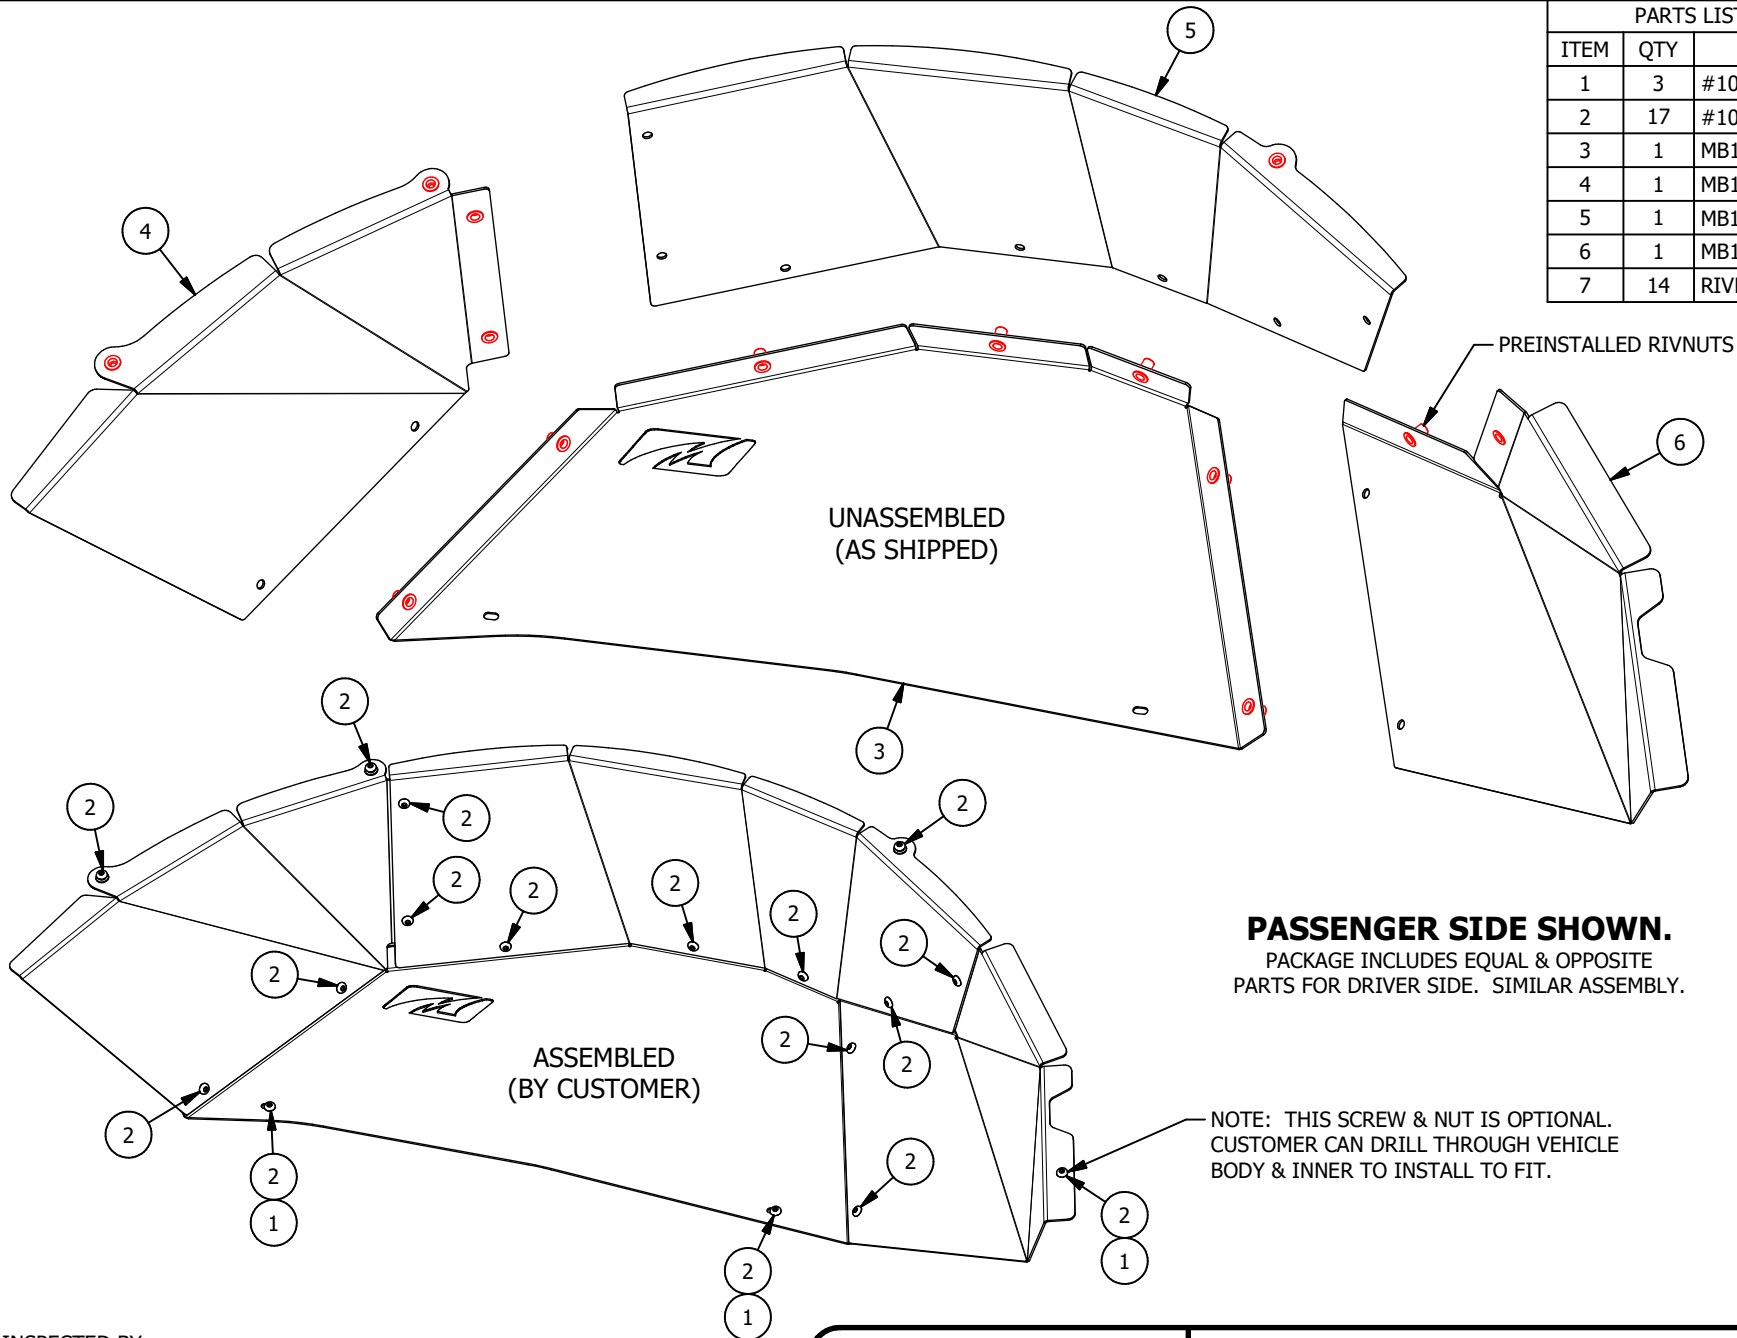

PARTS LIST (PER SIDE)		
ITEM	QTY	DESCRIPTION
1	3	#10-24 Nut
2	17	#10-24 x 1/2" Screw
3	1	MB1098-01
4	1	MB1098-02
5	1	MB1098-03
6	1	MB1098-04
7	14	RIVNUT #10-24

PASSENGER SIDE SHOWN.
 PACKAGE INCLUDES EQUAL & OPPOSITE
 PARTS FOR DRIVER SIDE. SIMILAR ASSEMBLY.

INSPECTED BY:

 Dwg/Part No:
MB1098

 Description:
Jeep JL Rear Inner Fender

 Sheet No: **1** of **1**
 Rev No: **0**

 Mat'l: **Assembly - Passenger**