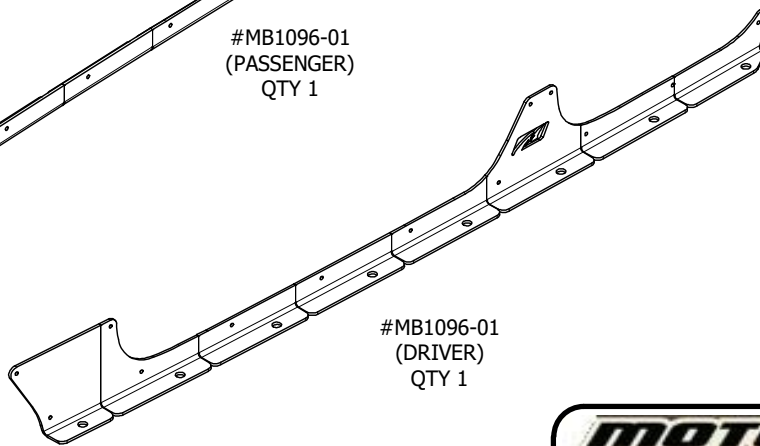

#MB1096 JL 4 DOOR ROCKER STEP
(DRIVER)
QTY 1

#MB1096 JL 4 DOOR ROCKER STEP
(PASSENGER)
QTY 1

#MB1096-01
(PASSENGER)
QTY 1

#MB1096-01
(DRIVER)
QTY 1

3/8" BARREL NUT
QTY 16

FLATHEAD SOCKET CAP SCREW STAINLESS
3/8"-16 x 1"
QTY 16

FLATHEAD SOCKET CAP SCREW STAINLESS
1/4"-20 x 3/4"
QTY 26

RIVNUT
1/4"-20
QTY 26

Dwg/Part No:

MB1096 - Customer

Description:

Jeep JL 4 Door Rocker Steps

Mat'l:

Sheet No: **1** of **1**