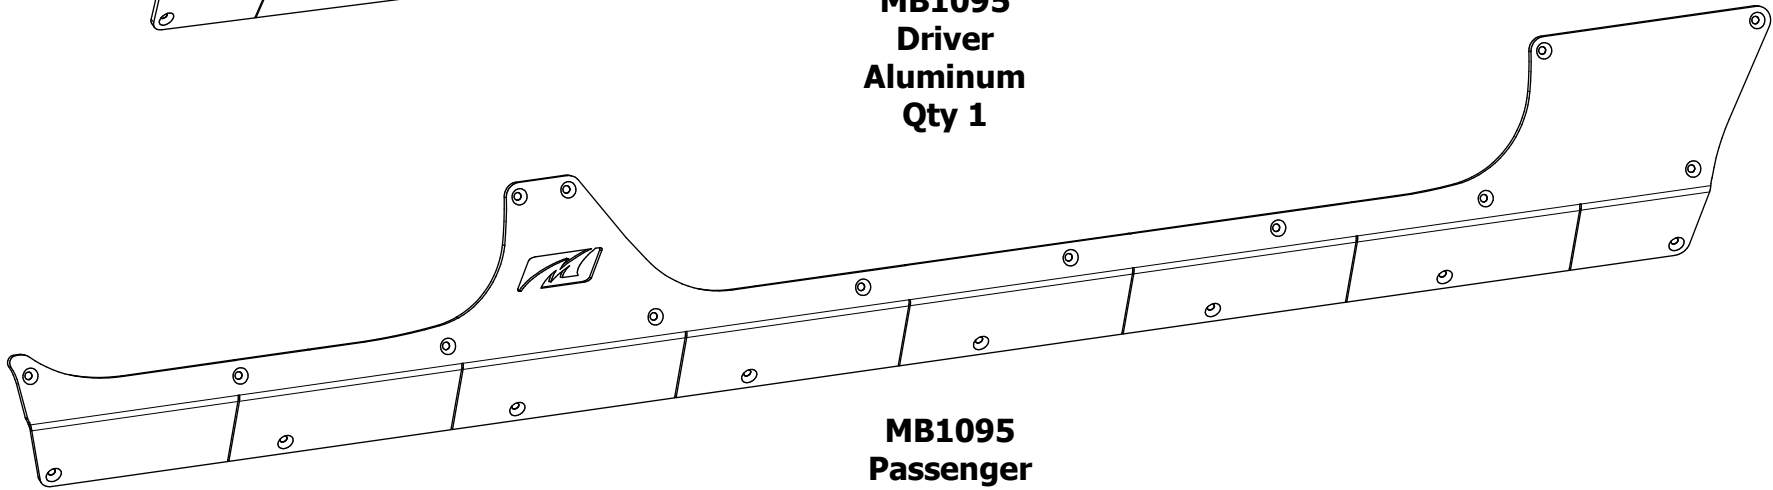

**MB1095
Driver
Aluminum
Qty 1**

**MB1095
Passenger
Aluminum
Qty 1**

**Countersunk Screw
1/4"-20 x 3/4"
Qty 42**

**Rivnut
1/4"-20
Qty 42**

Dwg/Part No:

MB1014-A - Shipping

Description:

Jeep JKU 4 Door Rocker Armor

Sheet No: **1** of **1**

Rev No: **0**

Mat'l: **3/16" Aluminum**