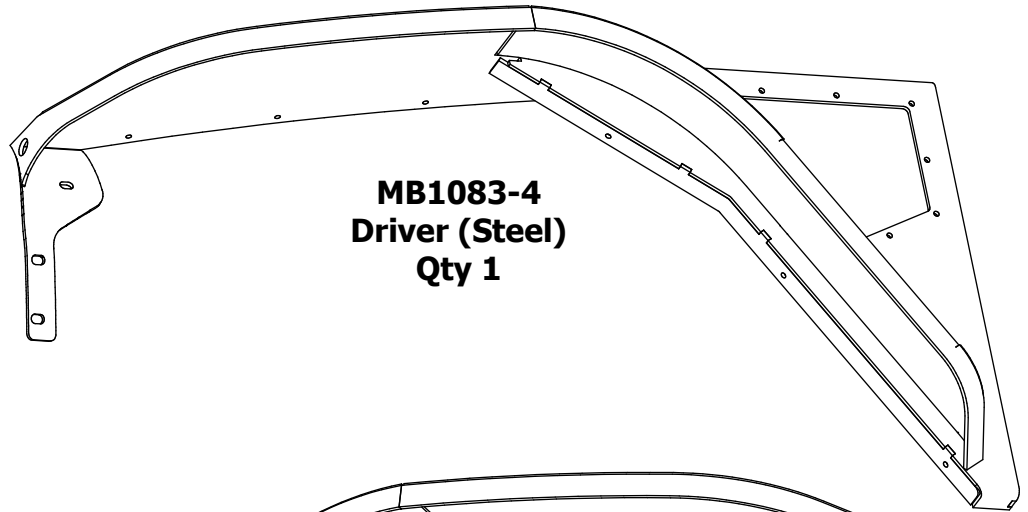

MB1083-4 TJ Highline Front Fender 4" Offset**CONTENTS - STEEL VERSION**

MB1083-BA
Battery Support (Steel)
Qty 1

MB1083-BA
Fender Support (Steel)
Qty 1

MB1083-4
Driver (Steel)
Qty 1

MB1083-4
Passenger (Steel)
Qty 1

MB1083-VT-01
Vent Trim Passenger (Aluminum)
Qty 1

MB1083-VT-01
Vent Trim Driver (Aluminum)
Qty 1

Round Head Screw
#10-24 x 3/4"
Qty 22
(Includes 2 Spares)

Nylock Nut
#10-24
Qty 22
(Includes 2 Spares)

MB6500
LED Side Marker Light
Amber
Qty 2