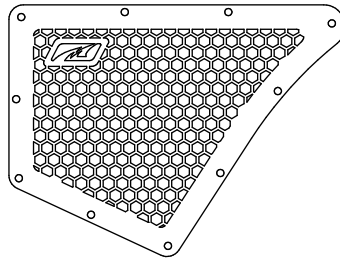

MB1083-4 TJ Highline Front Fender 4" Offset**CONTENTS - STEEL VERSION**

MB1083-BA
Battery Support (Steel)
Qty 1

MB1083-BA
Fender Support (Steel)
Qty 1

MB1083-4
Driver (Steel)
Qty 1

MB1083-4
Passenger (Steel)
Qty 1

MB1083-VT-01
Vent Trim Passenger (Aluminum)
Qty 1

MB1083-VT-01
Vent Trim Driver (Aluminum)
Qty 1

Round Head Screw
#10-24 x 3/4"
Qty 22
(Includes 2 Spares)

Nylock Nut
#10-24
Qty 22
(Includes 2 Spares)

MB6500
LED Side Marker Light
Amber
Qty 2