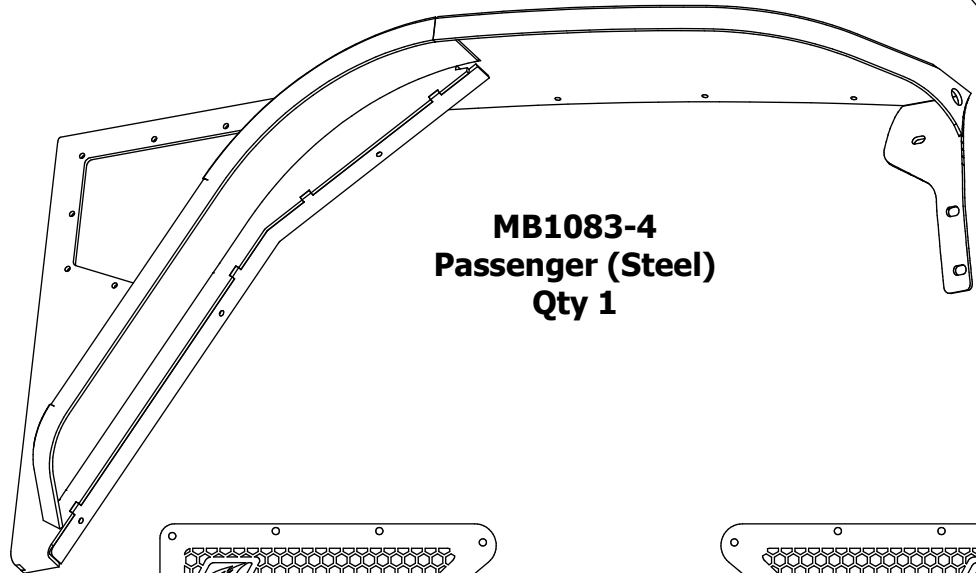

MB1083-4 TJ Highline Front Fender 4" Offset**CONTENTS - STEEL VERSION**

MB1083-BA
Battery Support (Steel)
Qty 1

MB1083-BA
Fender Support (Steel)
Qty 1

MB1083-4
Driver (Steel)
Qty 1

MB1083-4
Passenger (Steel)
Qty 1

MB1083-VT-01
Vent Trim Passenger (Aluminum)
Qty 1

MB1083-VT-01
Vent Trim Driver (Aluminum)
Qty 1

Round Head Screw
#10-24 x 3/4"
Qty 22
(Includes 2 Spares)

Nylock Nut
#10-24
Qty 22
(Includes 2 Spares)

MB6500
LED Side Marker Light
Amber
Qty 2