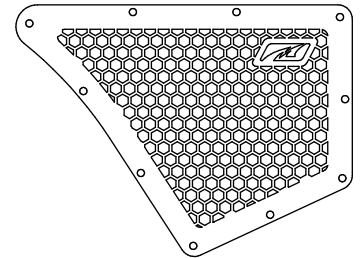

MB1083-4 TJ Highline Front Fender 4" Offset**CONTENTS - STEEL VERSION**

MB1083-BA
Battery Support (Steel)
Qty 1

MB1083-BA
Fender Support (Steel)
Qty 1

MB1083-4
Driver (Steel)
Qty 1

MB1083-4
Passenger (Steel)
Qty 1

MB1083-VT-01
Vent Trim Passenger (Aluminum)
Qty 1

MB1083-VT-01
Vent Trim Driver (Aluminum)
Qty 1

Round Head Screw
#10-24 x 3/4"
Qty 22
(Includes 2 Spares)

Nylock Nut
#10-24
Qty 22
(Includes 2 Spares)

MB6500
LED Side Marker Light
Amber
Qty 2