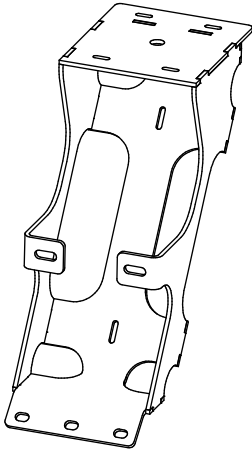

MB1083-4 TJ Highline Front Fender 4" Offset**CONTENTS - STEEL VERSION**

MB1083-BA
Battery Support (Steel)
Qty 1

MB1083-BA
Fender Support (Steel)
Qty 1

MB1083-4
Driver (Steel)
Qty 1

MB1083-4
Passenger (Steel)
Qty 1

MB1083-VT-01
Vent Trim Passenger (Aluminum)
Qty 1

MB1083-VT-01
Vent Trim Driver (Aluminum)
Qty 1

Round Head Screw
#10-24 x 3/4"
Qty 22
(Includes 2 Spares)

Nylock Nut
#10-24
Qty 22
(Includes 2 Spares)

MB6500
LED Side Marker Light
Amber
Qty 2